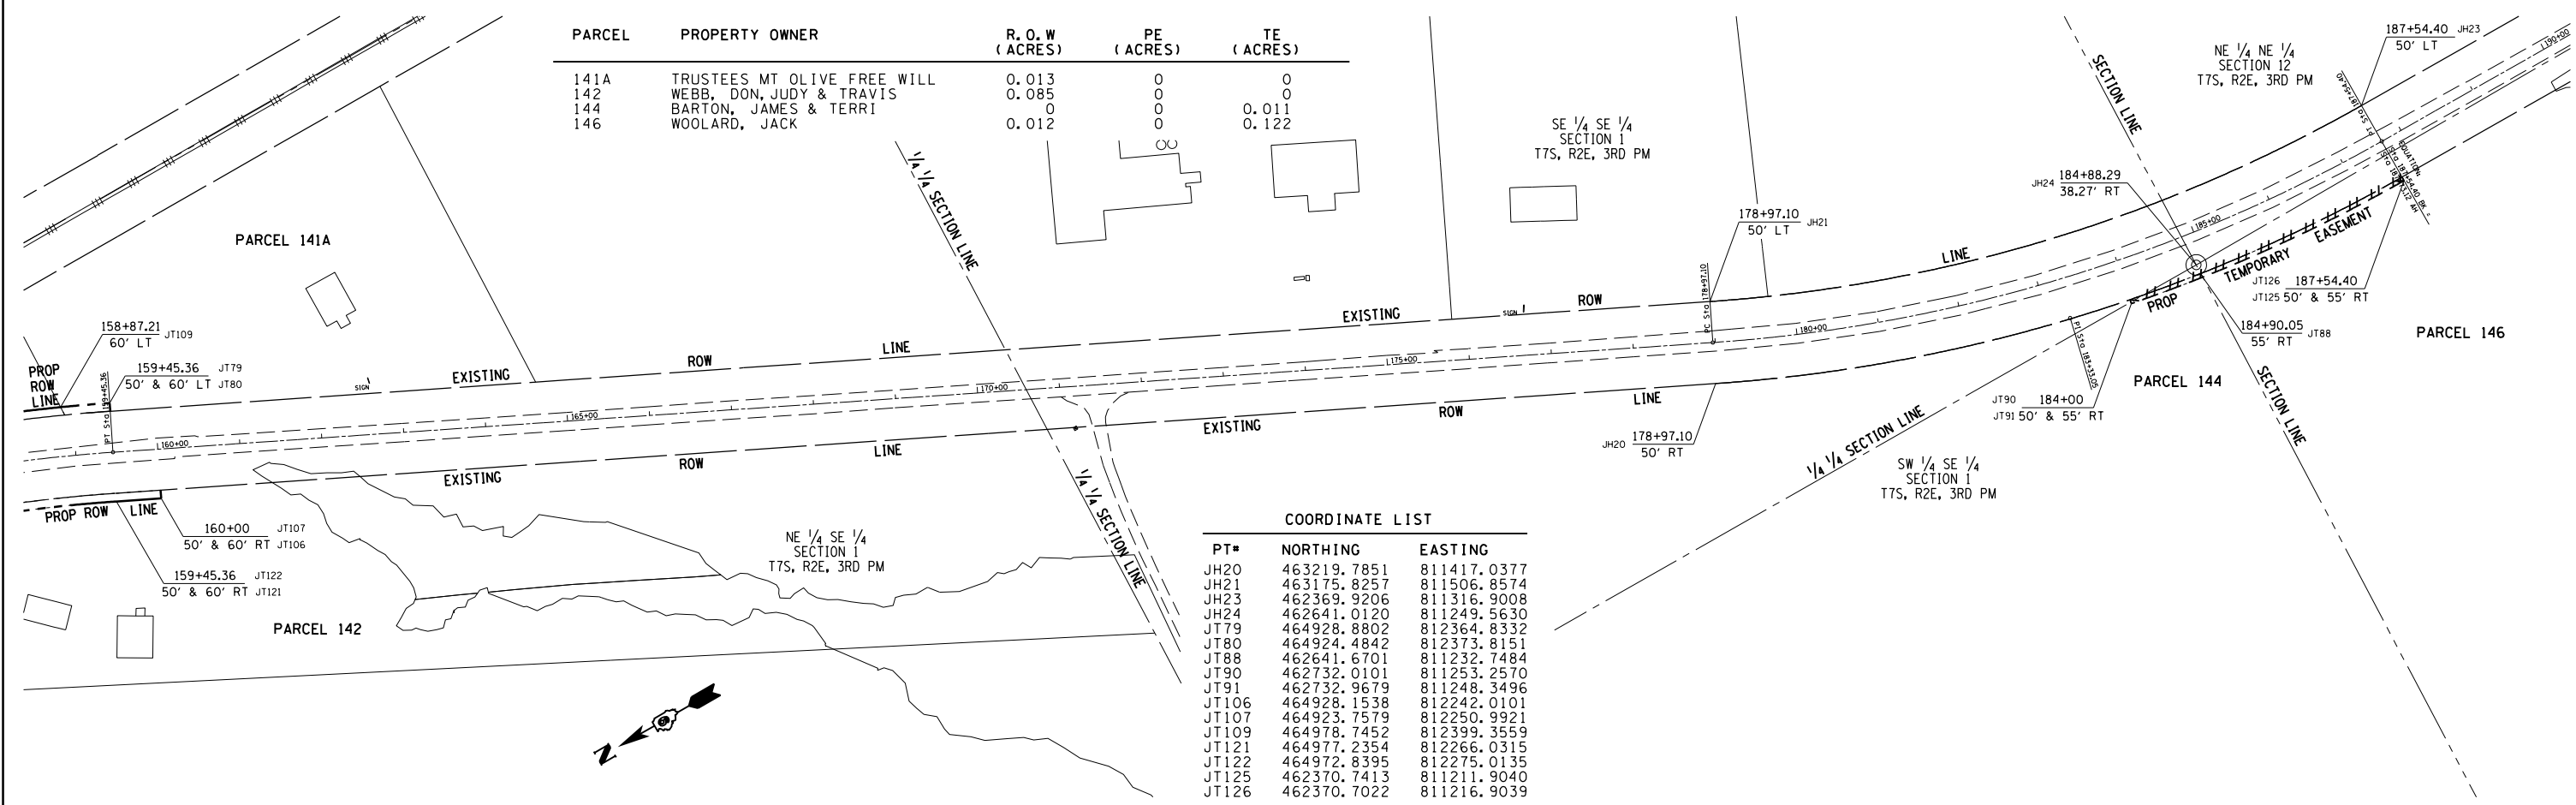

NE 1/4 NE 1/4
SECTION 1
T7S, R2E, 3RD PM

SE 1/4 NE 1/4
SECTION 1
T7S, R2E, 3RD PM

COORDINATE LIST

PT#	NORTHING	EASTING
JH22	465787.9133	812464.5146
JT47	448823.5973	811349.7589
JT58	465533.0394	812547.4633
JT59	465535.6710	812527.6372
JT60	466592.5293	812545.9038
JT61	466592.4080	812551.7712
JT62	466592.1780	812562.9032
JT63	466592.0569	812568.7676
JT64	466594.1822	812465.9066
JT65	467254.7436	812564.0471
JT66	467254.7297	812572.0471
JT81	465463.9710	812547.1822

COORDINATE LIST

PT#	NORTHING	EASTING
JT102	465383.1912	812409.0170
JT103	465380.9879	812418.7713
JT104	465267.3811	812378.8930
JT111	465262.5862	812502.3458
JT139	465787.7798	812544.5145
JT141	466592.2194	812560.9033
JT148	465260.8769	812546.3563

PARCEL	PROPERTY OWNER	R. O. W (ACRES)	PE (ACRES)	TE (ACRES)
141A	TRUSTEES MT OLIVE FREE WILL	0.013	0	0
142	WEBB, DON, JUDY & TRAVIS	0.085	0	0
144	BARTON, JAMES & TERRI	0	0	0.011
146	WOOLARD, JACK	0.012	0	0.122

NE 1/4 SE 1/4
SECTION 1
T7S, R2E, 3RD PM

SE 1/4 SE 1/4
SECTION 1
T7S, R2E, 3RD PM

SW 1/4 SE 1/4
SECTION 1
T7S, R2E, 3RD PM

COORDINATE LIST

PT#	NORTHING	EASTING
JH20	463219.7851	811417.0377
JH21	463175.8257	811506.8574
JH23	462369.9206	811316.9008
JH24	462641.0120	811249.5630
JT79	464928.8802	812364.8332
JT80	464924.4842	812373.8151
JT88	462641.6701	811232.7484
JT90	462732.0101	811253.2570
JT91	462732.9679	811248.3496
JT106	464928.1538	812242.0101
JT107	464923.7579	812250.9921
JT109	464978.7452	812399.3559
JT121	464977.2354	812266.0315
JT122	464972.8395	812275.0135
JT125	462370.7413	811211.9040
JT126	462370.7022	811216.9039