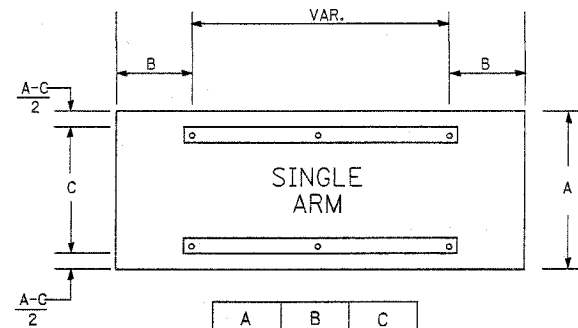

*A.K.T. CORPORATION	*AMERICAN FABRICATION CO.
SCHAUMBURG, IL	CHICAGO HEIGHTS, IL
*TUCKER COMPANY, INC.	*WESTERN TRAFFIC CONTROL, INC.
WAUWATOSA, WI	CICERO, IL

PART LISTING:  
SIGN CHANNEL PART #HPN053 (MED. CHANNEL)  
SIGN SCREWS 1/4" X 14 X 1" H.W.H. #3  
BRACKETS SELF TAPPING WITH NEOPRENE WASHER  
PART # HPN034 (UNIVERSAL)  
CHANNEL CLAMPS WITH STAINLESS STEEL STRAPPING

OTHER BRANDS OF MOUNTING HARDWARE ARE ACCEPTABLE, BASED UPON THE DEPARTMENT'S APPROVAL AND COMPATIBILITY WITH THE CHANNEL/BACKET OF THE ABOVE PRODUCT.

SUPPORTING CHANNELS

A	B	C
18"	2"	14"

SINGLE ARM

SUPPORTING CHANNELS

A	B	C
18"	2"	14"
30"	2"	22"

DUAL ARM

SIGNFIX ALUMINUM CHANNEL FRAMING SYSTEM shall be used. See Note #5

Upper Case To Lower Case  
Spacing Chart 8-6 Inch Series "C & D"

EXAMPLE, 2<sup>3</sup> DENOTES 3/8"