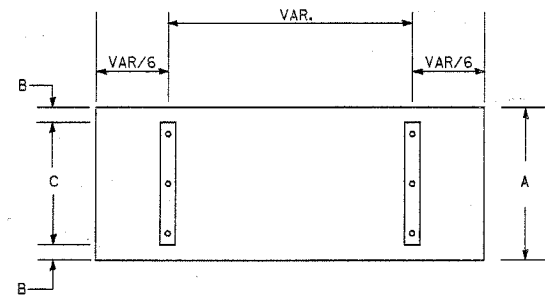

SUPPORTING CHANNELS

A	B	C
18"	2"	14"