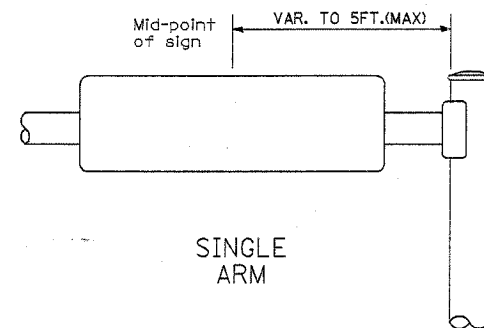

PANEL SIGN DESIGN TYPE 2

— Sq. M. each
12.50 Sq. Ft. each
1 Required
Design Series D

— Sq. M. each
8.25 Sq. Ft. each
2 Required
Design Series D

— Sq. M. each
6.00 Sq. Ft. each
2 Required
Design Series D

NOTE: SIGN DIMENSIONS ARE IN ENGLISH UNITS.

GENERAL NOTES

1. WHERE MAST ARM MOUNTED STREET NAME SIGNS ARE SPECIFIED, THE MAST ARM ASSEMBLY AND POLES SHALL BE DESIGNED TO SUPPORT THE LOADINGS CALLED FOR ON STANDARDS 834001, 834006 AND 834011, AS APPLICABLE, PLUS TWO (2) SIGN PANELS 2'-6" X 6'-0" MOUNTED AS SHOWN. THE DESIGN SHALL BE IN ACCORDANCE WITH THE REQUIREMENTS OF THE CURRENT "STANDARD SPECIFICATIONS FOR STRUCTURAL SUPPORTS FOR HIGHWAY SIGNS, LUMINAIRES, AND TRAFFIC SIGNALS" AS PUBLISHED BY THE AMERICAN ASSOCIATION OF STATE HIGHWAY AND TRANSPORTATION OFFICIALS FOR 80 M.P.H. WIND VELOCITY.
2. ALL SIGNS SHALL HAVE A WHITE REFLECTORIZED LEGEND AND BORDER ON A GREEN REFLECTORIZED BACKGROUND TYPE A SHEETING.
3. THE SIGN LENGTH SHOULD BE INCREASED IN 6-INCH INCREMENTS, BUT THE OVERALL LENGTH SHOULD NOT EXCEED 6'-0".
4. ALL BORDERS SHALL BE 3/4" WIDE AND CORNER RADIUS SHALL BE 2-1/4".

SIGNFIX ALUMINUM CHANNEL FRAMING SYSTEM SHALL BE USED FOR ALL SIGNS ATTACHED TO SIGNAL POLES AND POSTS. LOCAL SUPPLIERS OF THE SIGNFIX ALUMINUM CHANNEL FRAMING SYSTEM ARE:

*A.K.T. CORPORATION	*AMERICAN FABRICATION CO.
SCHAUMBURG, IL	CHICAGO HEIGHTS, IL
*TUCKER COMPANY, INC.	*WESTERN TRAFFIC CONTROL, INC.
WAUWATOSA, WI	CICERO, IL

PART LISTING:
SIGN CHANNEL PART #HPN053 (MED. CHANNEL)
SIGN SCREWS 1/4" X 14 X 1" H.W.H. #3
BRACKETS SELF TAPPING WITH NEOPRENE WASHER
PART # HPN034 (UNIVERSAL)
CHANNEL CLAMPS WITH STAINLESS STEEL STRAPPING

OTHER BRANDS OF MOUNTING HARDWARE ARE ACCEPTABLE, BASED UPON THE DEPARTMENT'S APPROVAL AND COMPATIBILITY WITH THE CHANNEL/BACKET OF THE ABOVE PRODUCT.