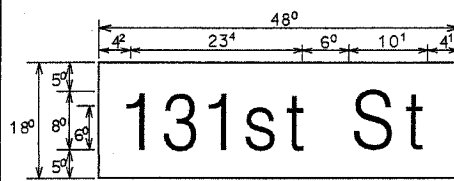

— Sq. M. each
6.00 Sq. Ft. each
2 Required
Design Series D

NOTE: SIGN DIMENSIONS ARE IN ENGLISH UNITS.

GENERAL NOTES

1. WHERE MAST ARM MOUNTED STREET NAME SIGNS ARE SPECIFIED, THE MAST ARM ASSEMBLY AND POLES SHALL BE DESIGNED TO SUPPORT THE LOADINGS CALLED FOR ON STANDARDS 834001, 834006 AND 834011, AS APPLICABLE, PLUS TWO (2) SIGN PANELS 2'-6" X 6'-0" MOUNTED AS SHOWN. THE DESIGN SHALL BE IN ACCORDANCE WITH THE REQUIREMENTS OF THE CURRENT "STANDARD SPECIFICATIONS FOR STRUCTURAL SUPPORTS FOR HIGHWAY SIGNS, LUMINAIRES, AND TRAFFIC SIGNALS" AS PUBLISHED BY THE AMERICAN ASSOCIATION OF STATE HIGHWAY AND TRANSPORTATION OFFICIALS FOR 80 M.P.H. WIND VELOCITY.
2. ALL SIGNS SHALL HAVE A WHITE REFLECTORIZED LEGEND AND BORDER ON A GREEN REFLECTORIZED BACKGROUND TYPE A SHEETING.
3. THE SIGN LENGTH SHOULD BE INCREASED IN 6-INCH INCREMENTS, BUT THE OVERALL LENGTH SHOULD NOT EXCEED 6'-0".
4. ALL BORDERS SHALL BE 3/4" WIDE AND CORNER RADIUS SHALL BE 2-1/4".

SIGNFIX ALUMINUM CHANNEL FRAMING SYSTEM SHALL BE USED FOR ALL SIGNS ATTACHED TO SIGNAL POLES AND POSTS. LOCAL SUPPLIERS OF THE SIGNFIX ALUMINUM CHANNEL FRAMING SYSTEM ARE:

*A.K.T. CORPORATION	*AMERICAN FABRICATION CO.
SCHAUMBURG, IL	CHICAGO HEIGHTS, IL
*TUCKER COMPANY, INC.	*WESTERN TRAFFIC CONTROL, INC.
WAUWATOSA, WI	CICERO, IL

PART LISTING:
SIGN CHANNEL PART #HPN053 (MED. CHANNEL)
SIGN SCREWS 1/4" X 14 X 1" H.W.H. #3
BRACKETS SELF TAPPING WITH NEOPRENE WASHER
PART # HPN034 (UNIVERSAL)
CHANNEL CLAMPS WITH STAINLESS STEEL STRAPPING

OTHER BRANDS OF MOUNTING HARDWARE ARE ACCEPTABLE, BASED UPON THE DEPARTMENT'S APPROVAL AND COMPATIBILITY WITH THE CHANNEL/BACKET OF THE ABOVE PRODUCT.