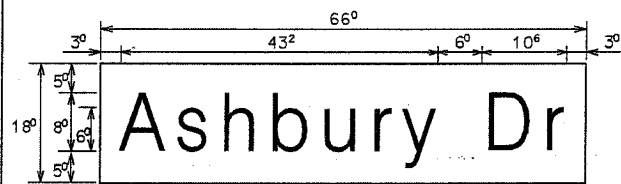

— Sq. M. each
8.25 Sq. Ft. each
2 Required
Design Series D