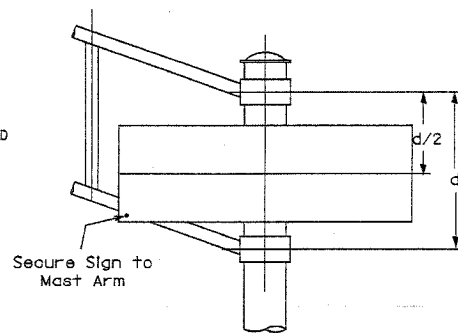

*A.K.T. CORPORATION	*AMERICAN FABRICATION CO.
SCHAUMBURG, IL	CHICAGO HEIGHTS, IL
*TUCKER COMPANY, INC.	*WESTERN TRAFFIC CONTROL, INC.
WAUWATOSA, WI	CICERO, IL

PART LISTING:  
SIGN CHANNEL PART #HPN053 (MED. CHANNEL)  
SIGN SCREWS 1/4" X 14 X 1" H.W.H. #3  
BRACKETS SELF TAPPING WITH NEOPRENE WASHER  
PART # HPN034 (UNIVERSAL)  
CHANNEL CLAMPS WITH STAINLESS STEEL STRAPPING

OTHER BRANDS OF MOUNTING HARDWARE ARE ACCEPTABLE, BASED UPON THE DEPARTMENT'S APPROVAL AND COMPATIBILITY WITH THE CHANNEL/BACKET OF THE ABOVE PRODUCT.

SUPPORTING CHANNELS

A	B	C
18"	2"	14"

SINGLE ARM

SUPPORTING CHANNELS

A	B	C
18"	2"	14"
30"	2"	22"

DUAL ARM

SIGNFIX ALUMINUM CHANNEL FRAMING SYSTEM shall be used. See Note #5

Upper Case To Lower Case  
Spacing Chart 8-6 Inch Series "C & D"

EXAMPLE, 2<sup>3</sup> DENOTES 3/8"