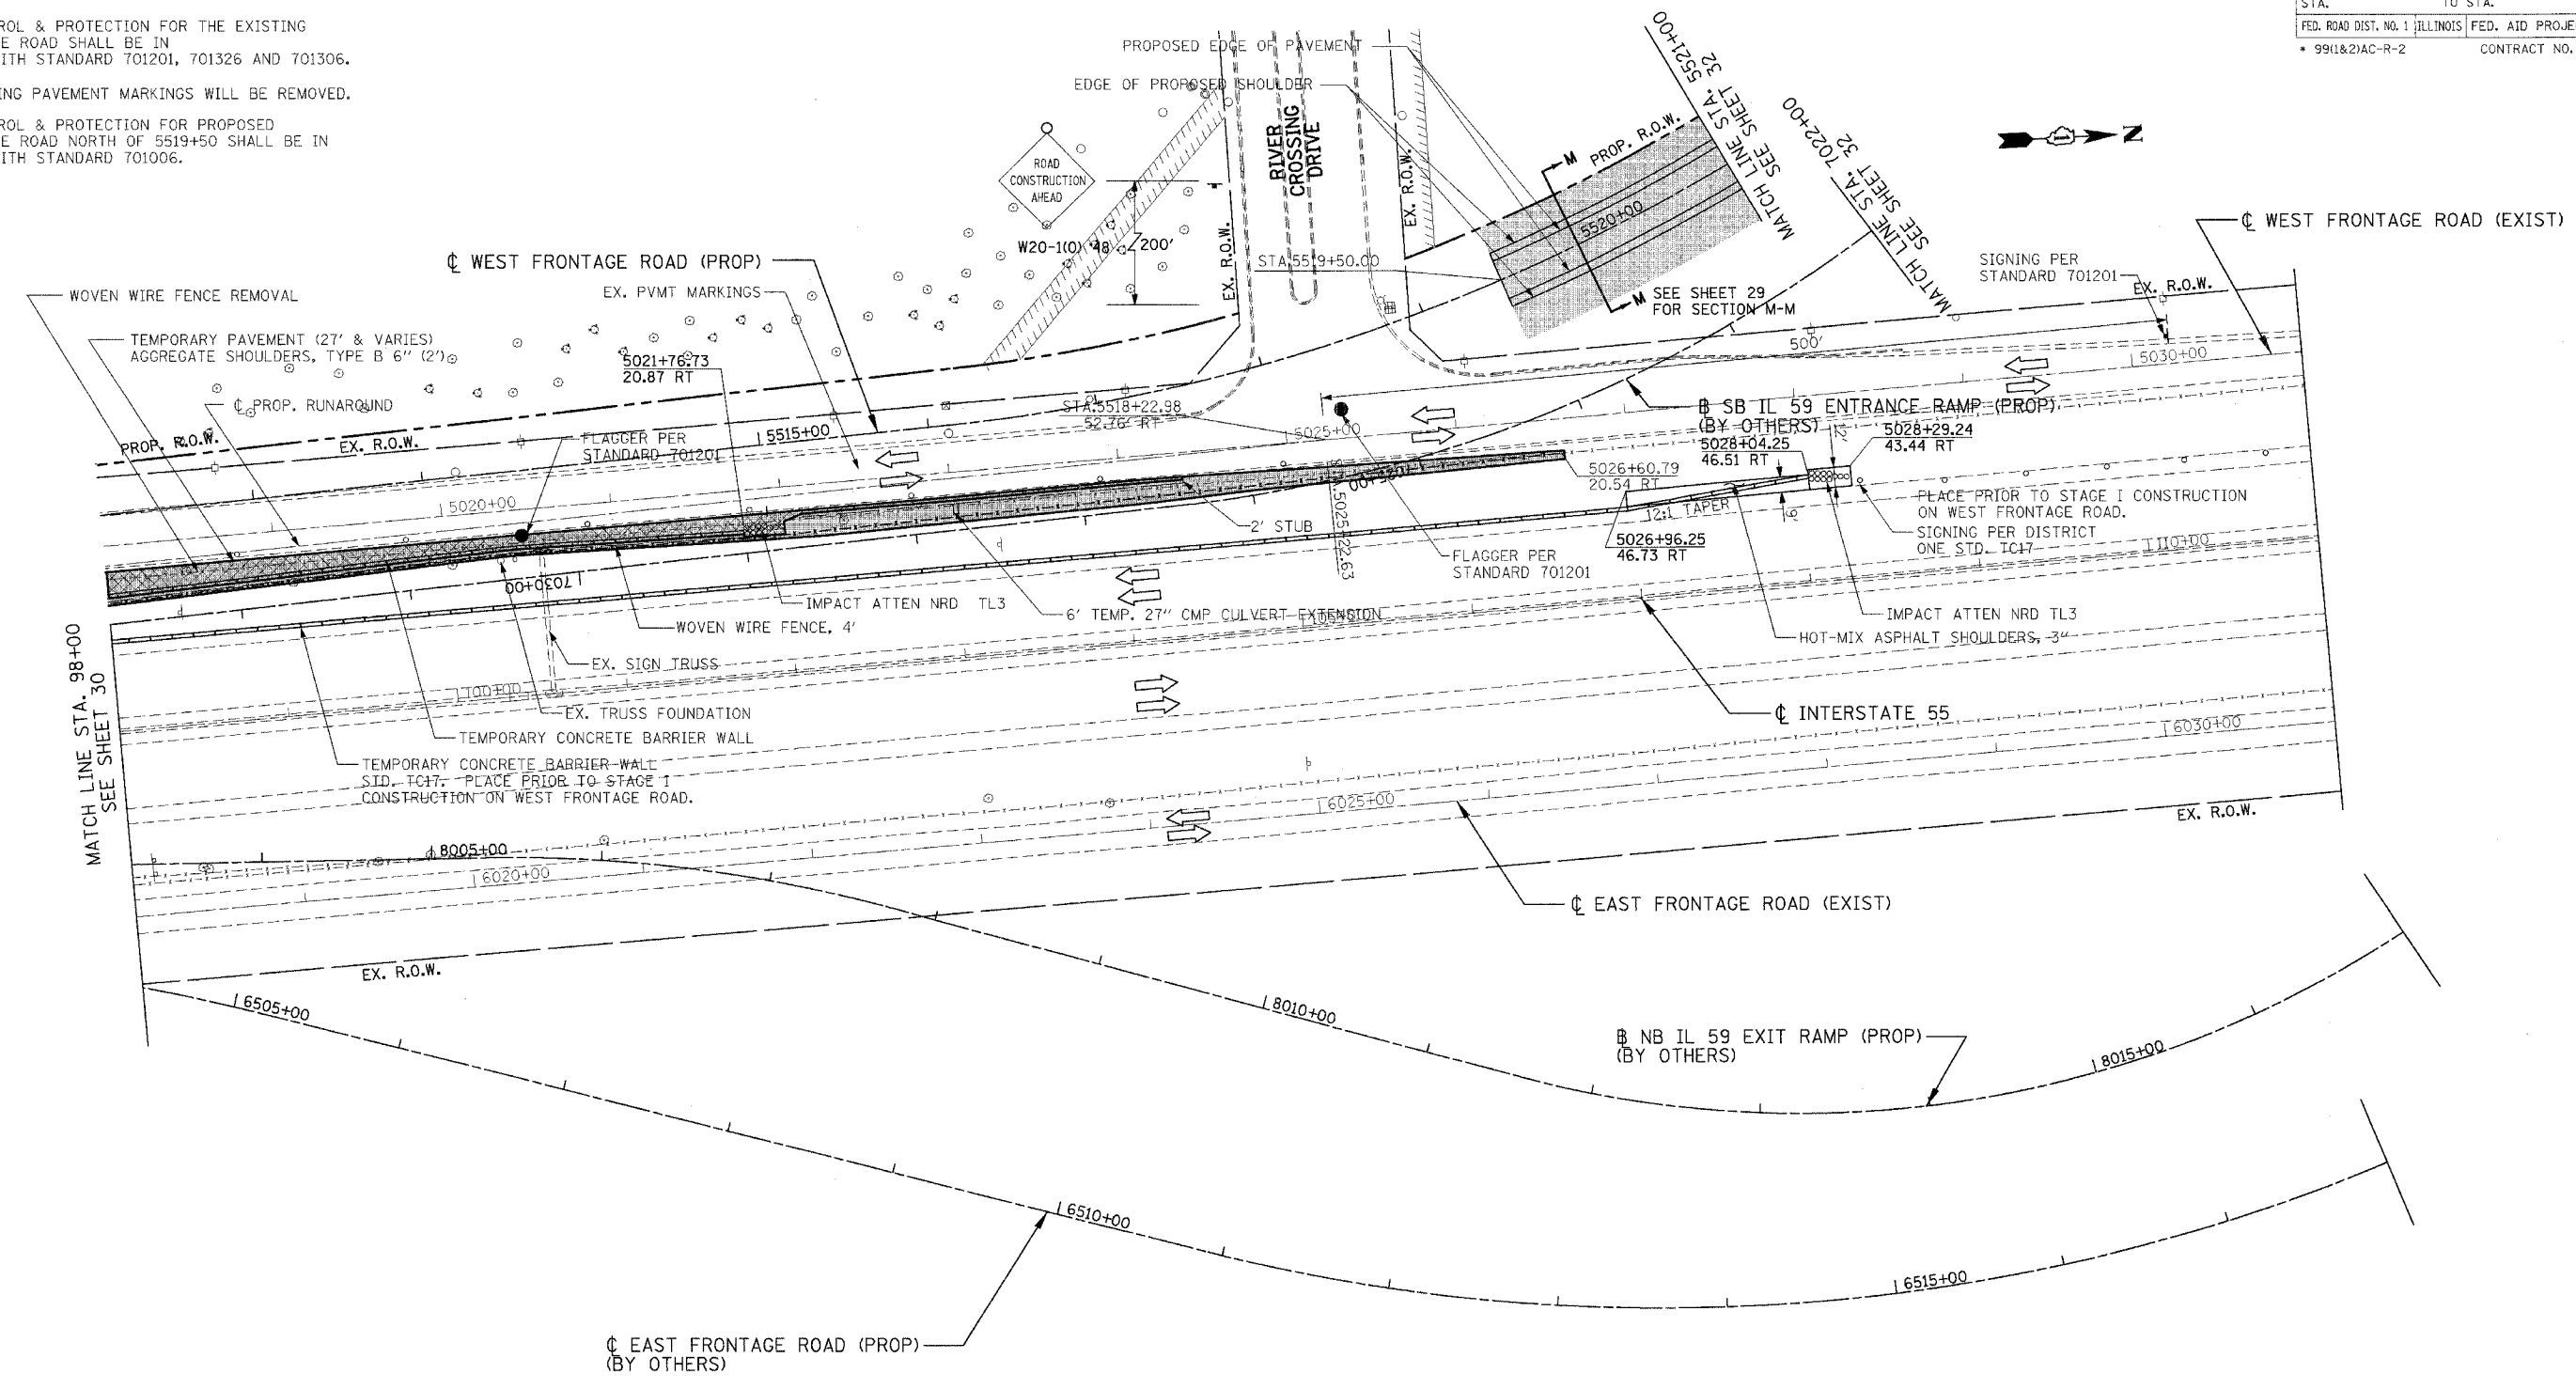

F.A.I. RTE.	SECTION	COUNTY	TOTAL SHEETS	SHEET NO.
59	*	WILL	102	31
STA.		TO STA.		
FED. ROAD DIST. NO. 1		ILLINOIS FED. AID PROJECT		
* 99(1&2)AC-R-2		CONTRACT NO. 60B97		

NOTES :

1. TRAFFIC CONTROL & PROTECTION FOR THE EXISTING WEST FRONTAGE ROAD SHALL BE IN ACCORDANCE WITH STANDARD 701201, 701326 AND 701306.
2. ANY CONFLICTING PAVEMENT MARKINGS WILL BE REMOVED.
3. TRAFFIC CONTROL & PROTECTION FOR PROPOSED WEST FRONTAGE ROAD NORTH OF 5519+50 SHALL BE IN ACCORDANCE WITH STANDARD 701006.

LEGEND

- WORK ZONE
- TEMP. PAVEMENT, UNLESS OTHERWISE NOTED
- TEMP. PAVT - PREVIOUS STAGE, UNLESS OTHERWISE NOTED
- PAVEMENT REMOVAL
- MILL AND RESURFACE PAVEMENT
- PLASTIC TYPE II BARRICADES OR DRUMS W/ STEADY BURN LIGHT
- TRAFFIC FLOW

- ARROW BOARD
- VERTICAL PANELS
- BARRICADE, TYPE III
- PROP TRAFFIC SIGN
- BARRICADES, TYPE II W/ FLASHING LIGHTS
- PROP. GUARDRAIL
- EXIST. GUARDRAIL
- PROP. TEMPORARY CONC. BARRIER WALL

LEGEND

- (10) WET TEMPORARY PAVEMENT MARKING TAPE, TYPE III - 4" (WHITE)
- (11A) WET TEMPORARY PAVEMENT MARKING TAPE, TYPE III - 4" (DOUBLE YELLOW) @ 11" C-C
- (16) WET TEMPORARY PAVEMENT MARKING TAPE, TYPE III - 24" (WHITE)

REVISIONS	
NAME	DATE

ILLINOIS DEPARTMENT OF TRANSPORTATION
FAI 55 WEST FRONTAGE ROAD AT IL 59
SECTION: 99(1&2)AC-R-2
MAINTENANCE OF TRAFFIC
STAGE I
STA. 98+00 TO STA. 111+00
SCALE: 1" = 50'
DATE: 03/22/2007
DRAWN BY: JP
CHECKED BY: ACL

TENG
TENG & ASSOCIATES, INC.
ENGINEERS ARCHITECTS PLANNERS
205 N. MICHIGAN, 4TH FLOOR, CHICAGO, IL 60610
TELEPHONE: 312.466.5000