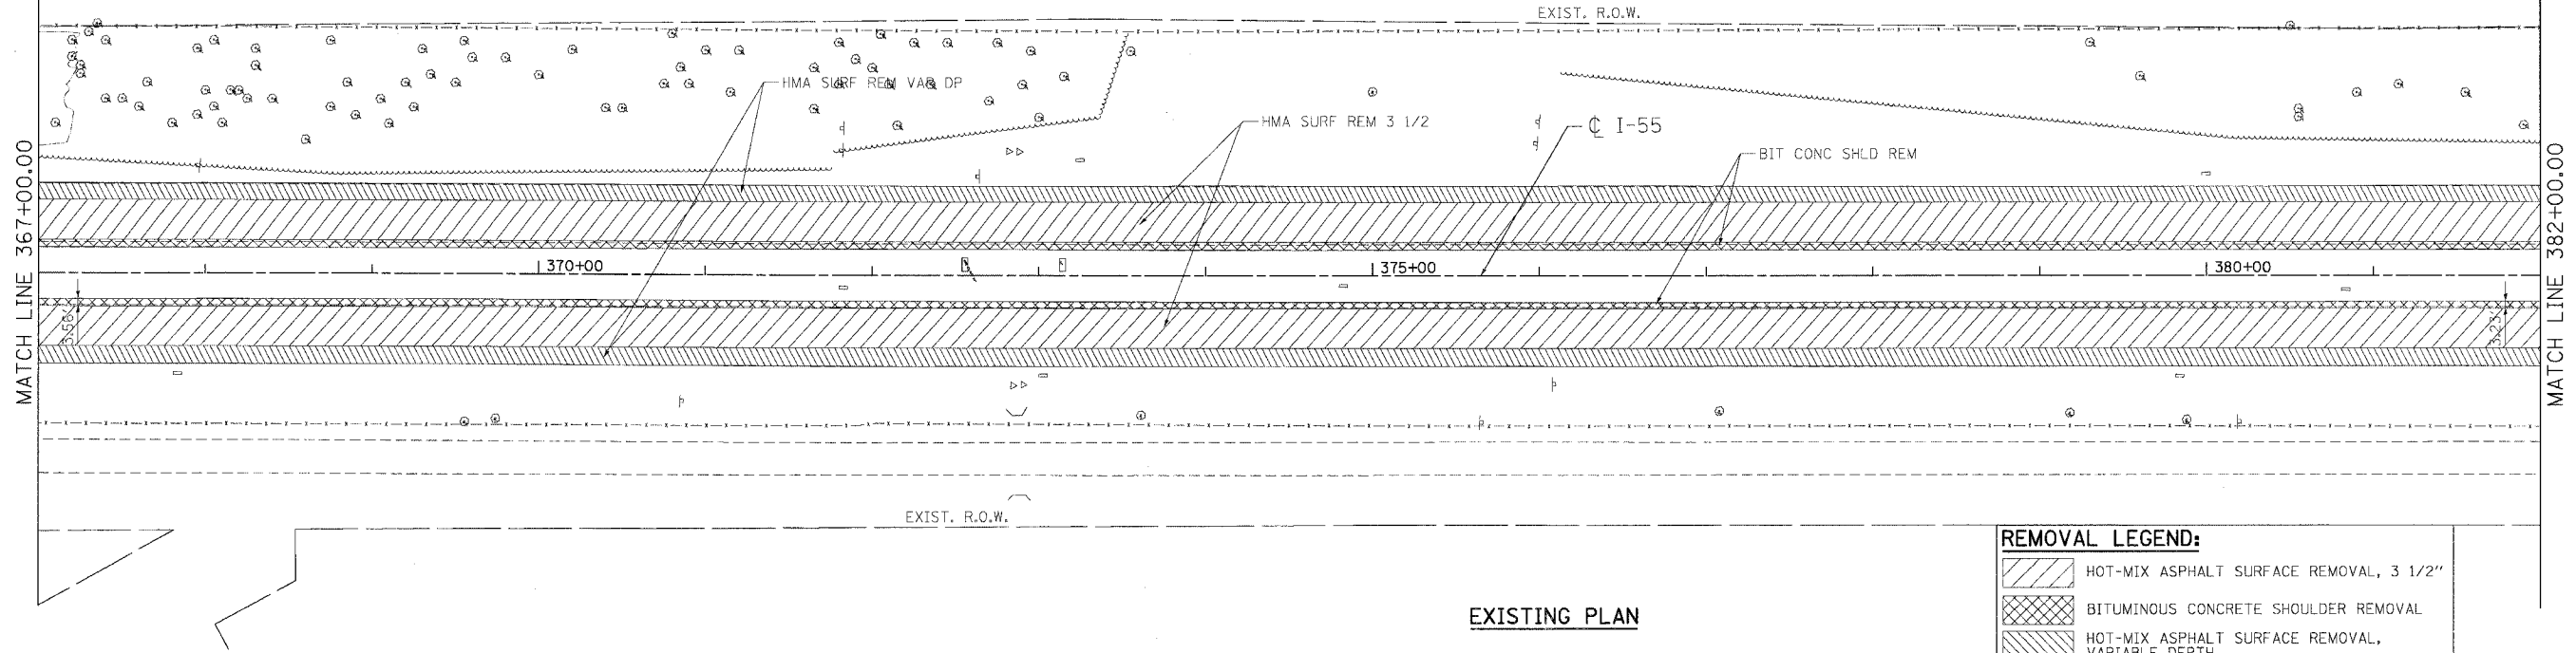

F.A.I. RTE.	SECTION	COUNTY	TOTAL SHEETS	SHEET NO.
55	99 (1&2) WRS	WILL	334	56
STA.	TO STA.			
FED. ROAD DIST. NO.	ILLINOIS	FED. AID PROJECT		

EXISTING PLAN

REMOVAL LEGEND:

	HOT-MIX ASPHALT SURFACE REMOVAL, 3 1/2"
	BITUMINOUS CONCRETE SHOULDER REMOVAL
	HOT-MIX ASPHALT SURFACE REMOVAL, VARIABLE DEPTH