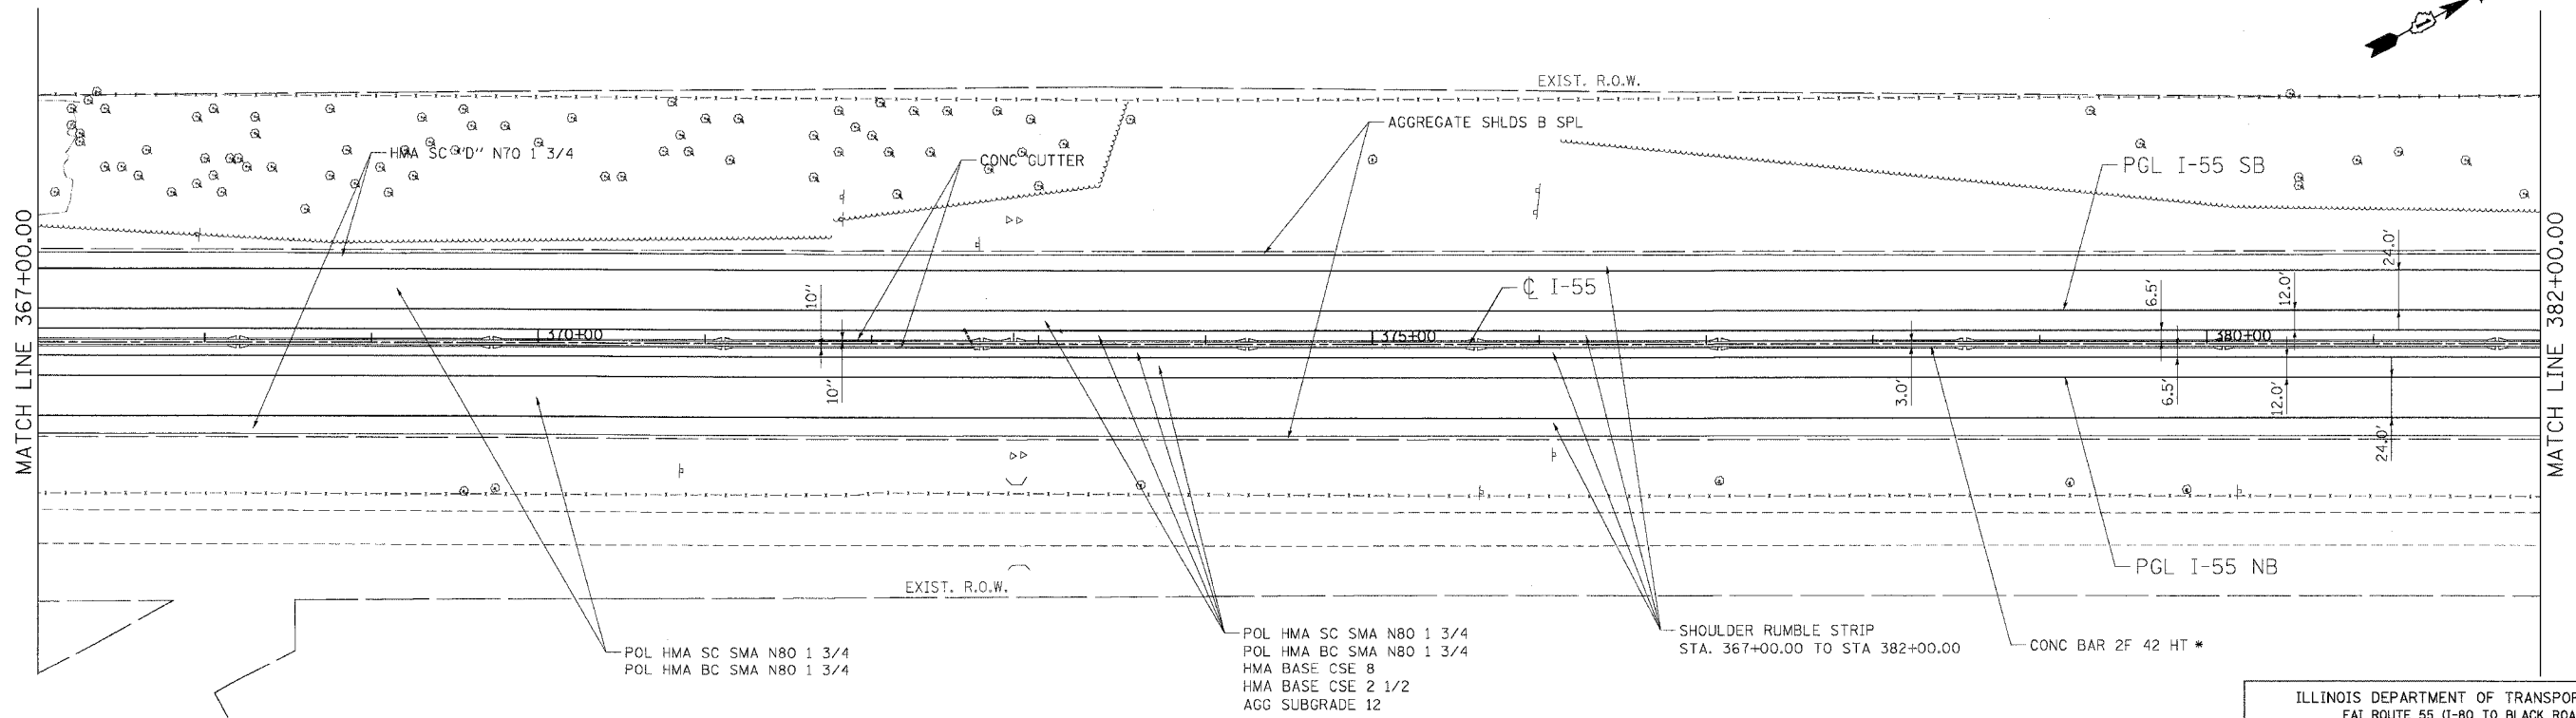

PROPOSED PLAN

POL HMA SC SMA N80 1 3/4
POL HMA BC SMA N80 1 3/4

POL HMA SC SMA N80 1 3/4
POL HMA BC SMA N80 1 3/4
HMA BASE CSE 8
HMA BASE CSE 2 1/2
AGG SUBGRADE 12

SHOULDER RUMBLE STRIP
STA. 367+00.00 TO STA 382+00.00

CONC BAR 2F 42 HT *

* SEE SHEET 191 FOR ADDITIONAL
CONSTRUCTION JOINTS IN BARRIER
WALL FOR THE DRAINAGE STRUCTURE
SPECIAL AT STA. 372+85

REVISIONS	
NAME	DATE

ILLINOIS DEPARTMENT OF TRANSPORTATION
FAI ROUTE 55 (I-80 TO BLACK ROAD)
WIDENING AND RESURFACING

**ROADWAY PLAN
FAI 55
STA. 367+00.00 TO STA. 382+00.00**

SCALE: 1"=50'
DATE 02/23/07
DRAWN BY AG
CHECKED BY DDH

TENG
TENG & ASSOCIATES, INC.
ENGINEERS/ARCHITECTS/PLANNERS
CHICAGO, ILLINOIS

PLOT DATE = 02/23/07
FILE NAME = 022307
USER NAME = USER1