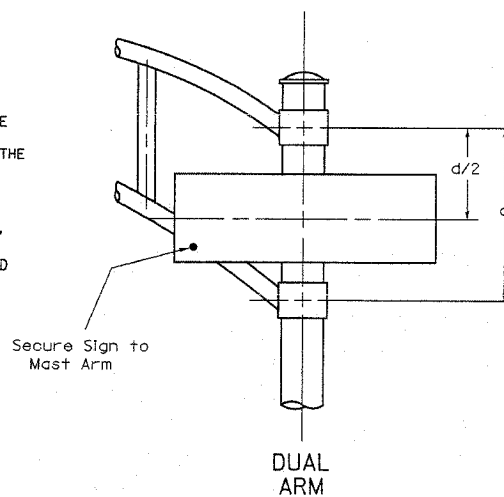

**PARTS LISTING:**  
SIGN CHANNEL PART #HPN053 (MED. CHANNEL)  
SIGN SCREWS 1/4" x 14 x 1" H.W.H. #3  
BRACKETS SELF TAPPING WITH NEOPRENE WASHER  
PART #HPN034 (UNIVERSAL)  
CHANNEL CLAMPS WITH STAINLESS STEEL STRAPPING

OTHER BRANDS OF MOUNTING HARDWARE ARE ACCEPTABLE, BASED UPON THE DEPARTMENT'S APPROVAL AND COMPATIBILITY WITH THE CHANNEL/BACKET OF THE ABOVE PRODUCT.

**SUPPORTING CHANNELS**

A	B	C
18"	2"	14"

**SINGLE ARM**

**SUPPORTING CHANNELS**

A	B	C
18"	2"	12"
30"	2"	22"

**DUAL ARM**

**SIGNFIX ALUMINUM CHANNEL FRAMING SYSTEM**  
Shall be used. See Note #5.

Upper Case To Lower Case  
Spacing Chart 8-6 Inch Series "C & D"

EXAMPLE, 2<sup>3</sup> DENOTES 3/8