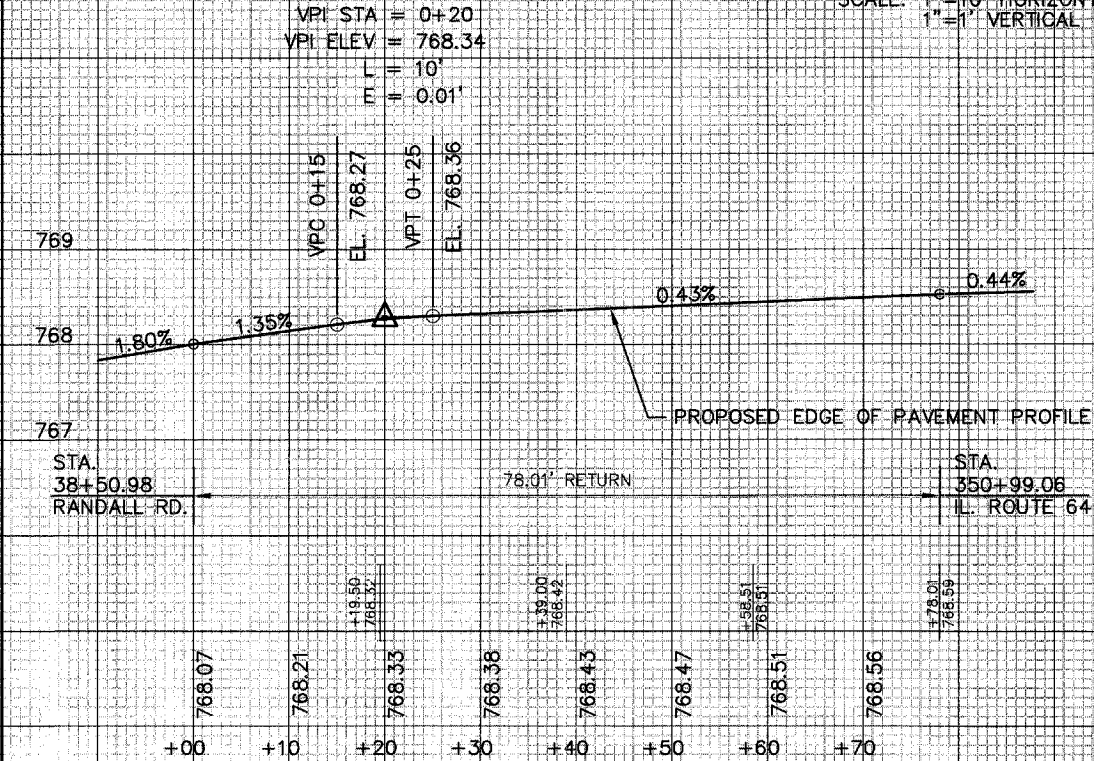

RANDALL ROAD AND IL. ROUTE 64  
 NORTHWEST E.O.P. RETURN PROFILE

RANDALL ROAD AND IL. ROUTE 64  
 NORTHEAST E.O.P. RETURN PROFILE

SCALE: 1"=10' HORIZONTAL  
 1"=1' VERTICAL

RANDALL ROAD AND IL. ROUTE 64  
 SOUTHEAST E.O.P. RETURN PROFILE

RANDALL ROAD AND IL. ROUTE 64  
 SOUTHWEST E.O.P. RETURN PROFILE