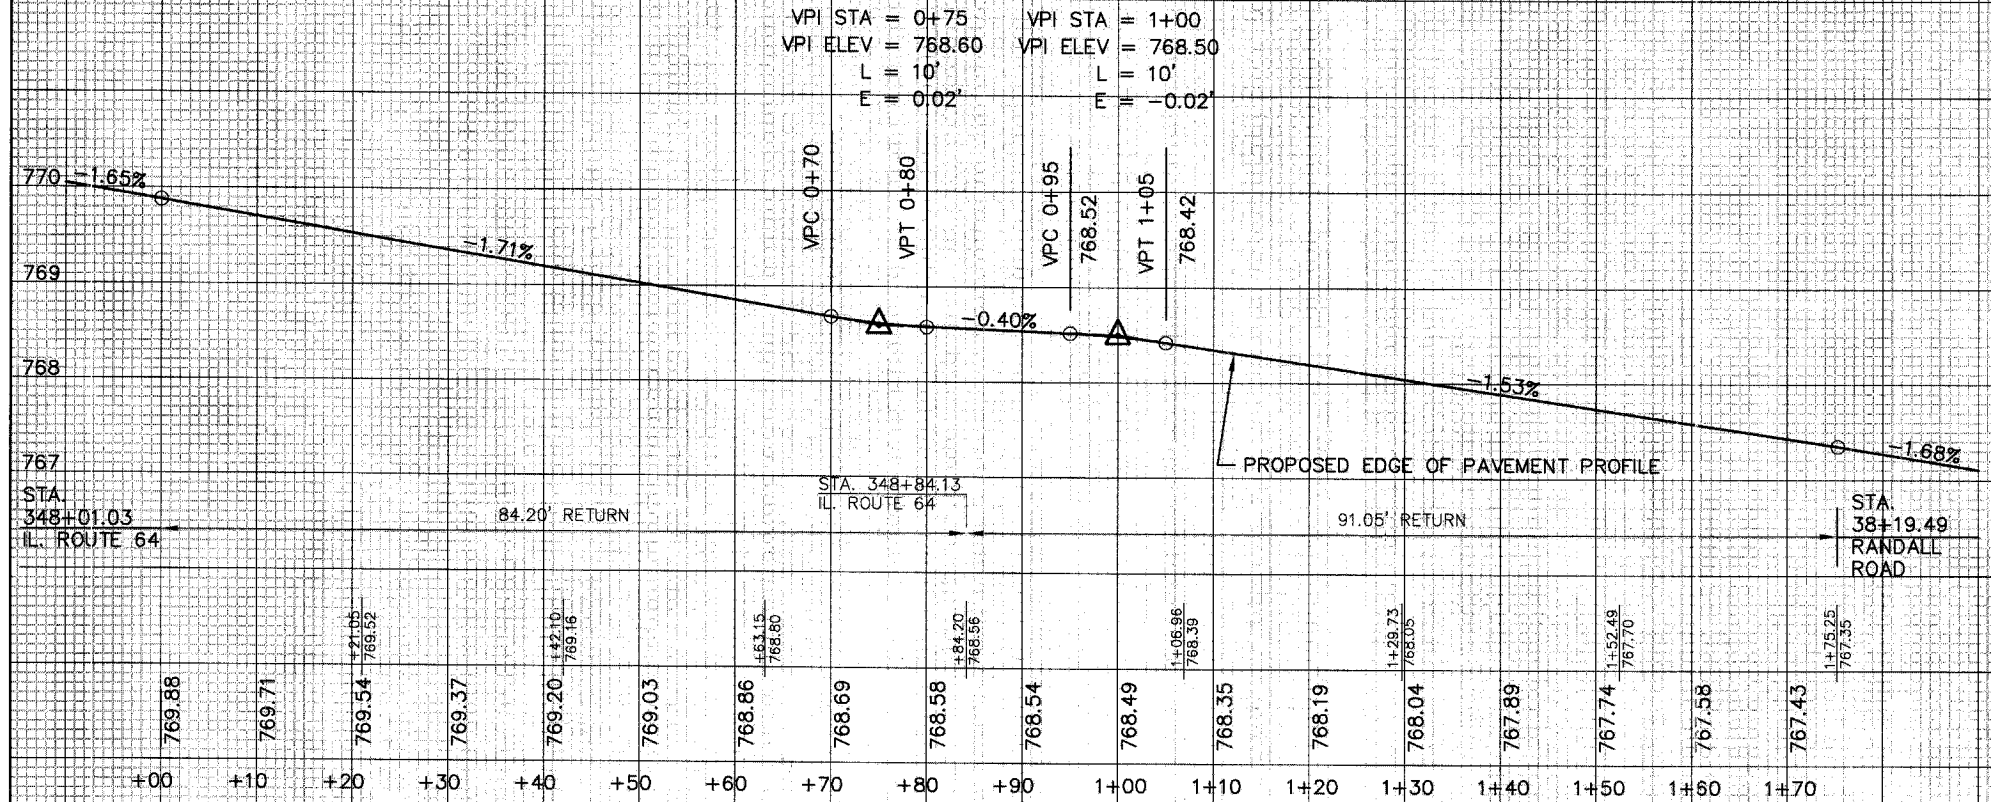

RANDALL ROAD AND IL. ROUTE 64  
 NORTHWEST E.O.P. RETURN PROFILE

RANDALL ROAD AND IL. ROUTE 64  
 NORTHEAST E.O.P. RETURN PROFILE

SCALE: 1"=10' HORIZONTAL  
 1"=1' VERTICAL

RANDALL ROAD AND IL. ROUTE 64  
 SOUTHEAST E.O.P. RETURN PROFILE

RANDALL ROAD AND IL. ROUTE 64  
 SOUTHWEST E.O.P. RETURN PROFILE