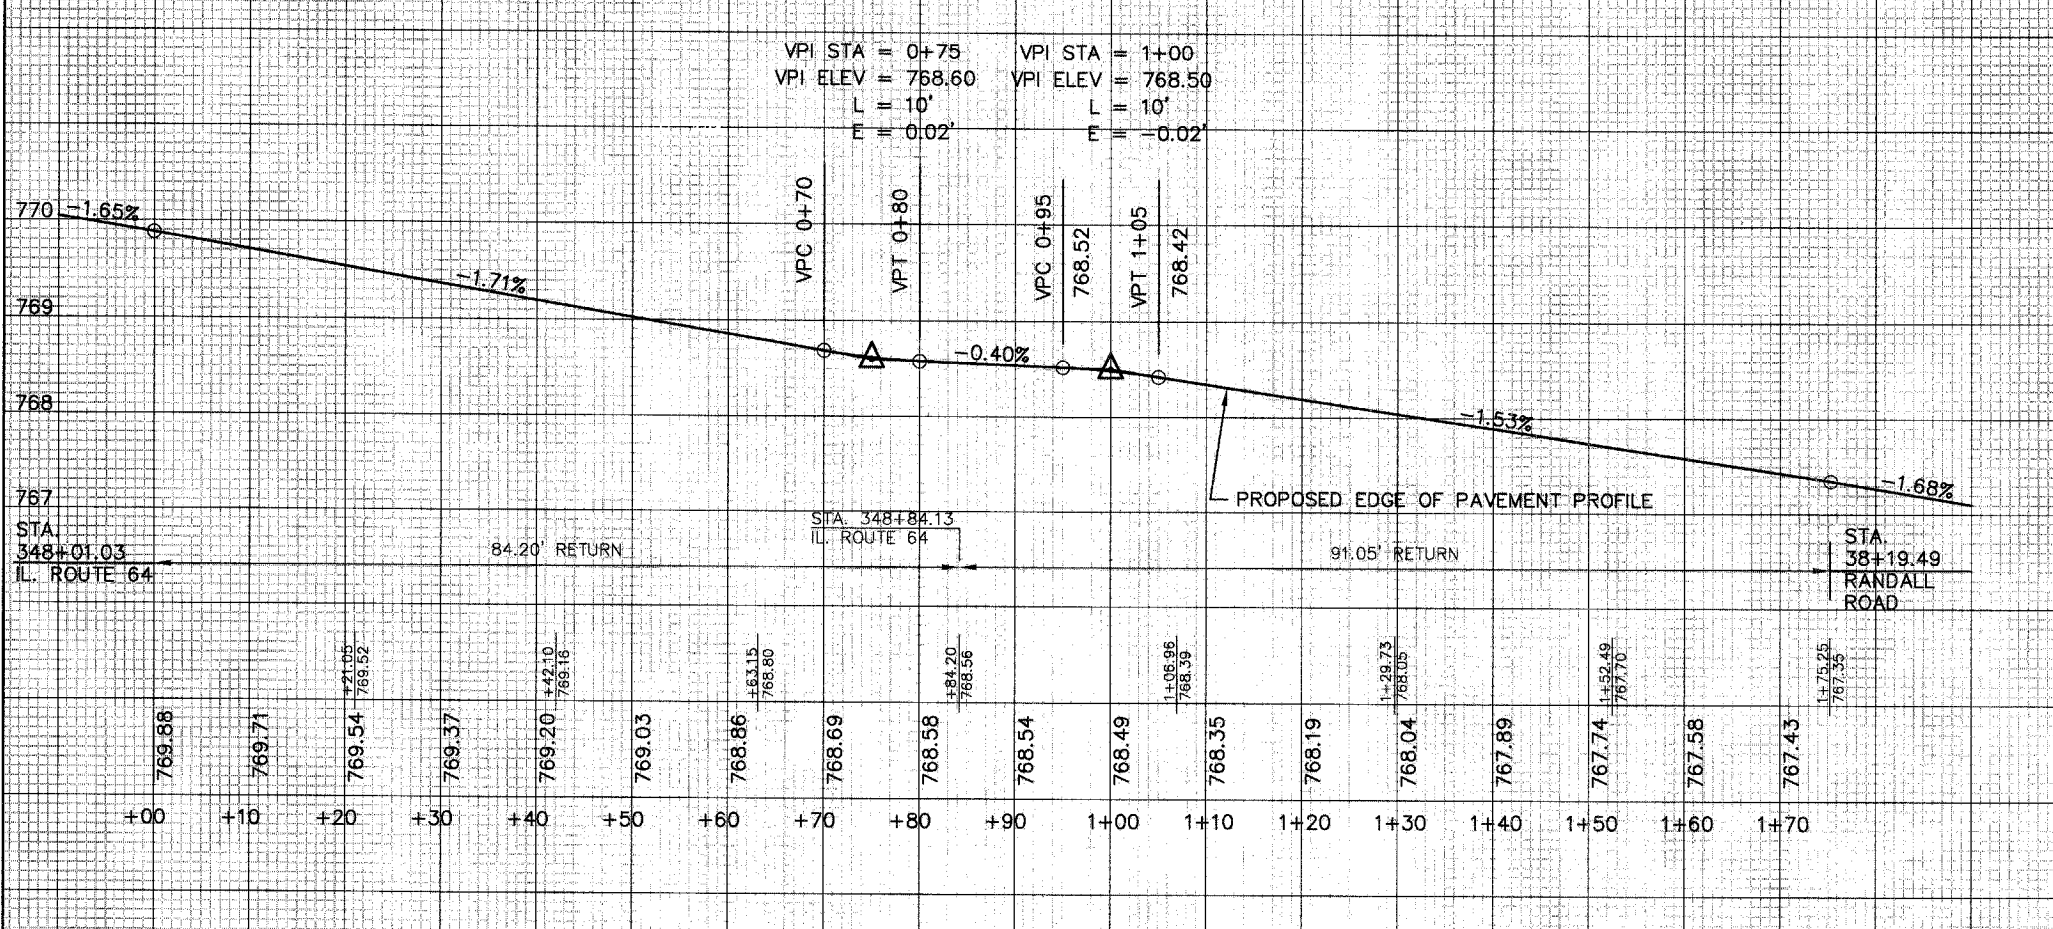

RANDALL ROAD AND IL. ROUTE 64
 NORTHWEST E.O.P. RETURN PROFILE

RANDALL ROAD AND IL. ROUTE 64
 NORTHEAST E.O.P. RETURN PROFILE

SCALE: 1"=10' HORIZONTAL
 1"=1' VERTICAL

RANDALL ROAD AND IL. ROUTE 64
 SOUTHEAST E.O.P. RETURN PROFILE

RANDALL ROAD AND IL. ROUTE 64
 SOUTHWEST E.O.P. RETURN PROFILE