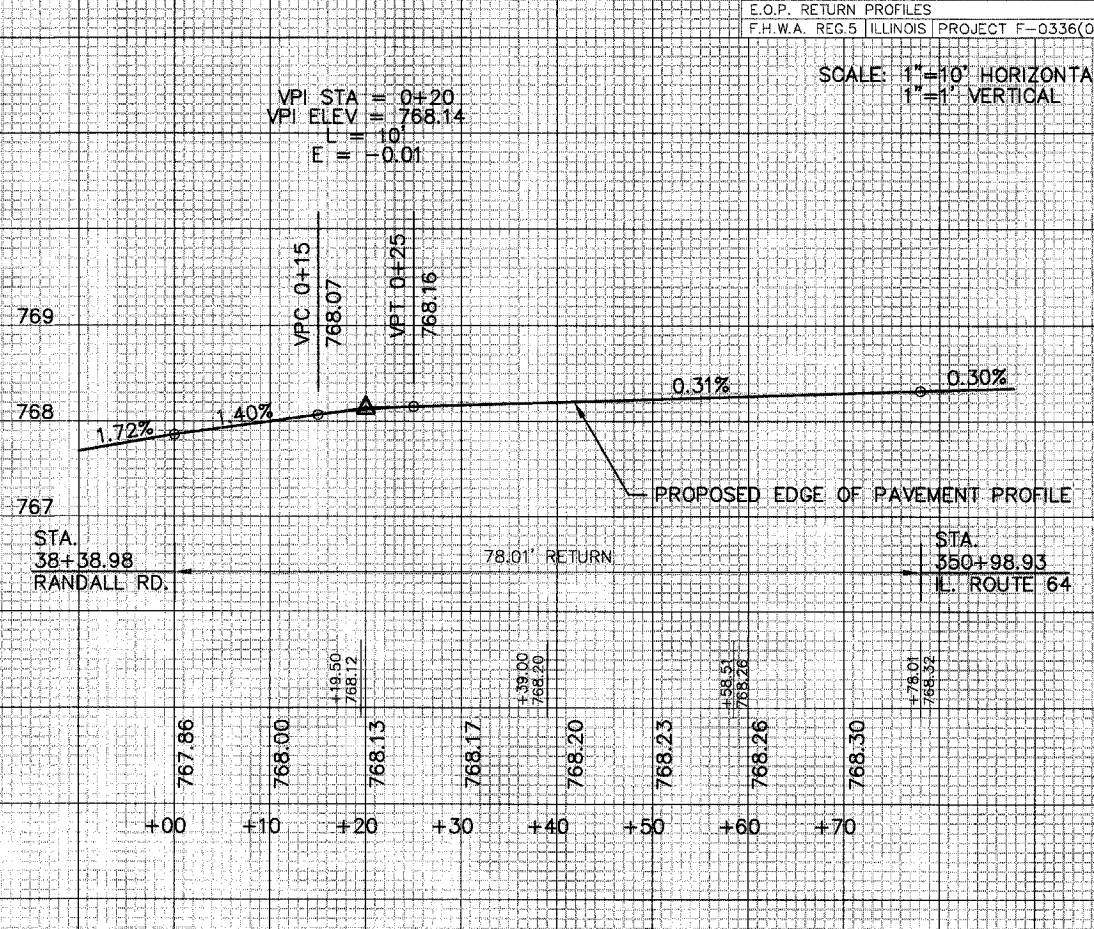

RANDALL ROAD AND IL. ROUTE 64
 NORTHWEST E.O.P. RETURN PROFILE

RANDALL ROAD AND IL. ROUTE 64
 NORTHEAST E.O.P. RETURN PROFILE

SCALE: 1"=10' HORIZONTAL
 1"=1' VERTICAL

RANDALL ROAD AND IL. ROUTE 64
 SOUTHEAST E.O.P. RETURN PROFILE

RANDALL ROAD AND IL. ROUTE 64
 SOUTHWEST E.O.P. RETURN PROFILE