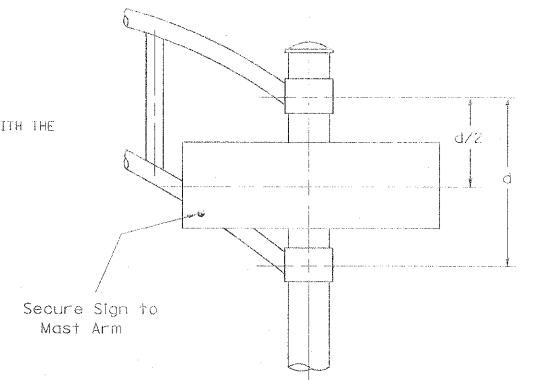

A	B	C
18"	2"	12"
30"	2"	22"

NOTE: SIGN DIMENSIONS ARE IN ENGLISH UNITS

GENERAL NOTES

- WHERE MAST ARM MOUNTED STREET NAME SIGNS ARE SPECIFIED, THE MAST ARM ASSEMBLY AND POLES SHALL BE DESIGNED TO SUPPORT THE LOADINGS CALLED FOR ON STANDARDS 877001, 877002, 877006, 877011 AND 877012, AS APPLICABLE, PLUS TWO (2) SIGN PANELS 2'-6" x 8'-0" MOUNTED AS SHOWN. THE DESIGN SHALL BE IN ACCORDANCE WITH THE REQUIREMENTS OF THE CURRENT "STANDARD SPECIFICATIONS FOR STRUCTURAL SUPPORTS FOR HIGHWAY SIGNS, LUMINAIRES, AND TRAFFIC SIGNALS" AS PUBLISHED BY THE AMERICAN ASSOCIATION OF STATE HIGHWAY AND TRANSPORTATION OFFICIALS FOR 80 M.P.H. WIND VELOCITY.
- ALL SIGNS SHALL HAVE A WHITE REFLECTORIZED LEGEND AND BORDER ON A GREEN REFLECTORIZED BACKGROUND, TYPE A SHEETING.
- THE SIGN LENGTH SHOULD BE INCREASED IN 6-INCH INCREMENTS, BUT THE OVERALL LENGTH SHOULD NOT EXCEED 8'-0".
- ALL BORDERS SHALL BE 3/4" WIDE AND CORNER RADIUS SHALL BE 2-1/4".
- SIGNFIX ALUMINUM CHANNEL FRAMING SYSTEM SHALL BE USED FOR ALL SIGNS ATTACHED TO SIGNAL POLES AND POSTS. LOCAL SUPPLIERS OF THE SIGNFIX ALUMINUM CHANNEL FRAMING SYSTEM ARE:

\* J.O. HERBERT CO. MIDLOTHIAN, VA.      \* WESTERN REMAC INC. WOODRIDGE, IL.

PARTS LISTING:  
 SIGN CHANNEL      PART #HPN053 (MED. CHANNEL)  
 SIGN SCREWS      1/4" x 14 x 1" H.W.H. #3  
                              SELF TAPPING WITH NEOPRENE WASHER  
 BRACKETS          PART #HPN034 (UNIVERSAL)  
                              CHANNEL CLAMPS WITH STAINLESS STEEL STRAPPING  
 OTHER BRANDS OF MOUNTING HARDWARE ARE ACCEPTABLE, BASED UPON THE DEPARTMENT'S APPROVAL AND COMPATIBILITY WITH THE CHANNEL/BACKET OF THE ABOVE PRODUCT.