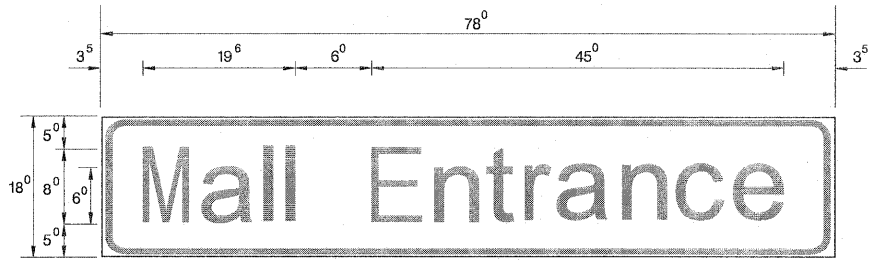

- Sq. M. each  
 9 Sq. Ft. each  
 2 Required  
 Design Series D

A	B	C
18"	2"	14"

- Sq. M. each  
 9.75 Sq. Ft. each  
 2 Required  
 Design Series D

- Sq. M. each  
 7.5 Sq. Ft. each  
 2 Required  
 Design Series D

A	B	C
18"	2"	12"
30"	2"	22"

NOTE: SIGN DIMENSIONS ARE IN ENGLISH UNITS

GENERAL NOTES

- WHERE MAST ARM MOUNTED STREET NAME SIGNS ARE SPECIFIED, THE MAST ARM ASSEMBLY AND POLES SHALL BE DESIGNED TO SUPPORT THE LOADINGS CALLED FOR ON STANDARDS 877001, 877002, 877006, 877011 AND 877012, AS APPLICABLE, PLUS TWO (2) SIGN PANELS 2'-6" x 8'-0" MOUNTED AS SHOWN. THE DESIGN SHALL BE IN ACCORDANCE WITH THE REQUIREMENTS OF THE CURRENT "STANDARD SPECIFICATIONS FOR STRUCTURAL SUPPORTS FOR HIGHWAY SIGNS, LUMINAIRES, AND TRAFFIC SIGNALS" AS PUBLISHED BY THE AMERICAN ASSOCIATION OF STATE HIGHWAY AND TRANSPORTATION OFFICIALS FOR 80 M.P.H. WIND VELOCITY.
- ALL SIGNS SHALL HAVE A WHITE REFLECTORIZED LEGEND AND BORDER ON A GREEN REFLECTORIZED BACKGROUND, TYPE A SHEETING.
- THE SIGN LENGTH SHOULD BE INCREASED IN 6-INCH INCREMENTS, BUT THE OVERALL LENGTH SHOULD NOT EXCEED 8'-0".
- ALL BORDERS SHALL BE 3/4" WIDE AND CORNER RADIUS SHALL BE 2-1/4".
- SIGNFIX ALUMINUM CHANNEL FRAMING SYSTEM SHALL BE USED FOR ALL SIGNS ATTACHED TO SIGNAL POLES AND POSTS. LOCAL SUPPLIERS OF THE SIGNFIX ALUMINUM CHANNEL FRAMING SYSTEM ARE:

\* J.O. HERBERT CO. MIDLOTHIAN, VA.      \* WESTERN REMAC INC. WOODRIDGE, IL.

PARTS LISTING:  
 SIGN CHANNEL      PART #HPN053 (MED. CHANNEL)  
 SIGN SCREWS      1/4" x 14 x 1" H.W.H. #3  
                              SELF TAPPING WITH NEOPRENE WASHER  
 BRACKETS          PART #HPN034 (UNIVERSAL)  
                              CHANNEL CLAMPS WITH STAINLESS STEEL STRAPPING  
 OTHER BRANDS OF MOUNTING HARDWARE ARE ACCEPTABLE, BASED UPON THE DEPARTMENT'S APPROVAL AND COMPATIBILITY WITH THE CHANNEL/BACKET OF THE ABOVE PRODUCT.