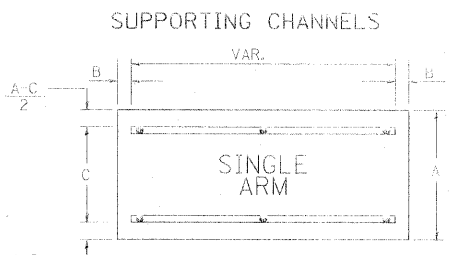

- Sq. M. each  
 9 Sq. Ft. each  
 2 Required  
 Design Series D

A	B	C
18"	2"	14"

- Sq. M. each  
 9.75 Sq. Ft. each  
 2 Required  
 Design Series D

- Sq. M. each  
 7.5 Sq. Ft. each  
 2 Required  
 Design Series D

A	B	C
18"	2"	12"
30"	2"	22"

NOTE: SIGN DIMENSIONS ARE IN ENGLISH UNITS

GENERAL NOTES

- WHERE MAST ARM MOUNTED STREET NAME SIGNS ARE SPECIFIED, THE MAST ARM ASSEMBLY AND POLES SHALL BE DESIGNED TO SUPPORT THE LOADINGS CALLED FOR ON STANDARDS 877001, 877002, 877006, 877011 AND 877012, AS APPLICABLE, PLUS TWO (2) SIGN PANELS 2'-6" x 8'-0" MOUNTED AS SHOWN. THE DESIGN SHALL BE IN ACCORDANCE WITH THE REQUIREMENTS OF THE CURRENT "STANDARD SPECIFICATIONS FOR STRUCTURAL SUPPORTS FOR HIGHWAY SIGNS, LUMINAIRES, AND TRAFFIC SIGNALS" AS PUBLISHED BY THE AMERICAN ASSOCIATION OF STATE HIGHWAY AND TRANSPORTATION OFFICIALS FOR 80 M.P.H. WIND VELOCITY.
- ALL SIGNS SHALL HAVE A WHITE REFLECTORIZED LEGEND AND BORDER ON A GREEN REFLECTORIZED BACKGROUND, TYPE A SHEETING.
- THE SIGN LENGTH SHOULD BE INCREASED IN 6-INCH INCREMENTS, BUT THE OVERALL LENGTH SHOULD NOT EXCEED 8'-0".
- ALL BORDERS SHALL BE 3/4" WIDE AND CORNER RADIUS SHALL BE 2-1/4".
- SIGNFIX ALUMINUM CHANNEL FRAMING SYSTEM SHALL BE USED FOR ALL SIGNS ATTACHED TO SIGNAL POLES AND POSTS. LOCAL SUPPLIERS OF THE SIGNFIX ALUMINUM CHANNEL FRAMING SYSTEM ARE:

\* J.O. HERBERT CO. MIDLOTHIAN, VA.      \* WESTERN REMAC INC. WOODRIDGE, IL.

PARTS LISTING:  
 SIGN CHANNEL      PART #HPN053 (MED. CHANNEL)  
 SIGN SCREWS      1/4" x 14 x 1" H.W.H. #3  
                              SELF TAPPING WITH NEOPRENE WASHER  
 BRACKETS          PART #HPN034 (UNIVERSAL)  
                              CHANNEL CLAMPS WITH STAINLESS STEEL STRAPPING  
 OTHER BRANDS OF MOUNTING HARDWARE ARE ACCEPTABLE, BASED UPON THE DEPARTMENT'S APPROVAL AND COMPATIBILITY WITH THE CHANNEL/BACKET OF THE ABOVE PRODUCT.