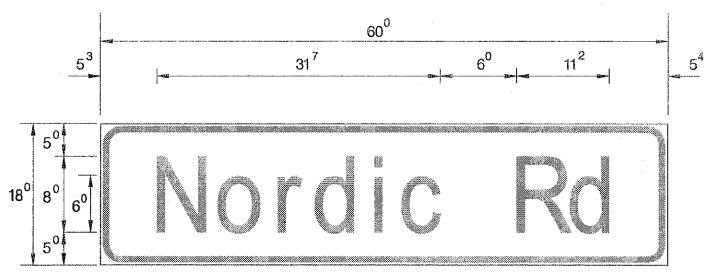

- Sq. M. each  
 9 Sq. Ft. each  
 2 Required  
 Design Series D

A	B	C
18"	2"	14"

- Sq. M. each  
 9.75 Sq. Ft. each  
 2 Required  
 Design Series D

- Sq. M. each  
 7.5 Sq. Ft. each  
 2 Required  
 Design Series D

A	B	C
18"	2"	12"
30"	2"	22"

NOTE: SIGN DIMENSIONS ARE IN ENGLISH UNITS

GENERAL NOTES

- WHERE MAST ARM MOUNTED STREET NAME SIGNS ARE SPECIFIED, THE MAST ARM ASSEMBLY AND POLES SHALL BE DESIGNED TO SUPPORT THE LOADINGS CALLED FOR ON STANDARDS 877001, 877002, 877006, 877011 AND 877012, AS APPLICABLE, PLUS TWO (2) SIGN PANELS 2'-6" x 8'-0" MOUNTED AS SHOWN. THE DESIGN SHALL BE IN ACCORDANCE WITH THE REQUIREMENTS OF THE CURRENT "STANDARD SPECIFICATIONS FOR STRUCTURAL SUPPORTS FOR HIGHWAY SIGNS, LUMINAIRES, AND TRAFFIC SIGNALS" AS PUBLISHED BY THE AMERICAN ASSOCIATION OF STATE HIGHWAY AND TRANSPORTATION OFFICIALS FOR 80 M.P.H. WIND VELOCITY.
- ALL SIGNS SHALL HAVE A WHITE REFLECTORIZED LEGEND AND BORDER ON A GREEN REFLECTORIZED BACKGROUND, TYPE A SHEETING.
- THE SIGN LENGTH SHOULD BE INCREASED IN 6-INCH INCREMENTS, BUT THE OVERALL LENGTH SHOULD NOT EXCEED 8'-0".
- ALL BORDERS SHALL BE 3/4" WIDE AND CORNER RADIUS SHALL BE 2-1/4".
- SIGNFIX ALUMINUM CHANNEL FRAMING SYSTEM SHALL BE USED FOR ALL SIGNS ATTACHED TO SIGNAL POLES AND POSTS. LOCAL SUPPLIERS OF THE SIGNFIX ALUMINUM CHANNEL FRAMING SYSTEM ARE:

\* J.O. HERBERT CO. MIDLOTHIAN, VA.      \* WESTERN REMAC INC. WOODRIDGE, IL.

PARTS LISTING:  
 SIGN CHANNEL      PART #HPN053 (MED. CHANNEL)  
 SIGN SCREWS      1/4" x 14 x 1" H.W.H. #3  
                              SELF TAPPING WITH NEOPRENE WASHER  
 BRACKETS          PART #HPN034 (UNIVERSAL)  
                              CHANNEL CLAMPS WITH STAINLESS STEEL STRAPPING  
 OTHER BRANDS OF MOUNTING HARDWARE ARE ACCEPTABLE, BASED UPON THE DEPARTMENT'S APPROVAL AND COMPATIBILITY WITH THE CHANNEL/BACKET OF THE ABOVE PRODUCT.