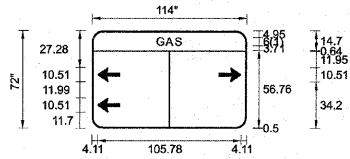

SIGN DETAIL

FONT:
(1) ClearviewHwy-5-W

Panel Style: guide_fwy_interstate_ramps.ssi
Dimensions are in Custom ("). Letter locations are panel edge to lower left corner

SIGN NUMBER	RAD-GM-555A
WIDTH x HGHT.	114" x 72"
BORDER WIDTH	1.25"
CORNER RADIUS	8"
MOUNTING	Ground
BACKGROUND	TYPE: High Intensity COLOR: BlueBlue
LEGEND/BORDER	TYPE: High Intensity COLOR: WhiteWhite

SYMBOL	ROT	X	Y	WID	HT
ARMED	180	4.13	34.2	10.51	16.55
ARMED	0	93.34	34.2	10.51	16.56
ARMED	180	4.12	11.7	10.51	16.55

LETTER POSITIONS (X)				LENGTH	SERIESIZE
G	A	S			ClearviewHwy-5-W
48.06	54.73	61.61		17.87	6

SIGN DETAIL

SIGN NUMBER	Name
WIDTH x HGHT.	
BORDER WIDTH	
CORNER RADIUS	
MOUNTING	
BACKGROUND	TYPE: COLOR:
LEGEND/BORDER	TYPE: COLOR:

SYMBOL	ROT	X	Y	WID	HT

Panel Style:
Dimensions are in

LETTER POSITIONS (X)							LENGTH	SERIESIZE

SIGN DETAIL

SIGN NUMBER	Name
WIDTH x HGHT.	
BORDER WIDTH	
CORNER RADIUS	
MOUNTING	
BACKGROUND	TYPE: COLOR:
LEGEND/BORDER	TYPE: COLOR:

SYMBOL	ROT	X	Y	WID	HT

Panel Style:
Dimensions are in

LETTER POSITIONS (X)							LENGTH	SERIESIZE

SIGN DETAIL

SIGN NUMBER	Name
WIDTH x HGHT.	
BORDER WIDTH	
CORNER RADIUS	
MOUNTING	
BACKGROUND	TYPE: COLOR:
LEGEND/BORDER	TYPE: COLOR:

SYMBOL	ROT	X	Y	WID	HT

Panel Style:
Dimensions are in

LETTER POSITIONS (X)							LENGTH	SERIESIZE

SIGN DETAIL

SIGN NUMBER	Name
WIDTH x HGHT.	
BORDER WIDTH	
CORNER RADIUS	
MOUNTING	
BACKGROUND	TYPE: COLOR:
LEGEND/BORDER	TYPE: COLOR:

SYMBOL	ROT	X	Y	WID	HT

Panel Style:
Dimensions are in

LETTER POSITIONS (X)							LENGTH	SERIESIZE