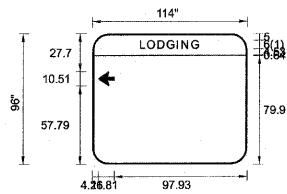

SIGN DETAIL

FONT:
(1) ClearviewHwy-5-W

Panel Style: guide_fwy_interstate_ramps.ssi
Dimensions are in Custom ("). Letter locations are panel edge to lower left corner

SIGN NUMBER	RAD-GM-551
WIDTH x HGHT.	114" x 96"
BORDER WIDTH	1.25"
CORNER RADIUS	12"
MOUNTING	Ground
BACKGROUND	TYPE: High Intensity COLOR: BlueBlue
LEGEND/BORDER	TYPE: High Intensity COLOR: WhiteWhite

SYMBOL	ROT	X	Y	WID	HT
ARSHRT	180	4.27	57.78	10.51	11.81

LETTER POSITIONS (X)							LENGTH	SERIESIZE
L	O	D	G	I	N	G		ClearviewHwy-5-W
35.59	40.78	48.48	55.21	62.54	66.1	73.17	42.75	6