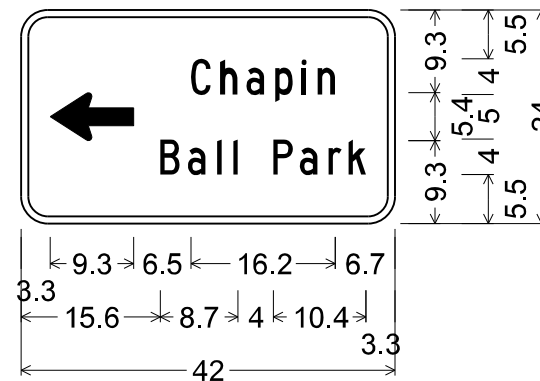

3.0" Radius, 1.0" Border, White on Brown;
 [Chapin] C;
 [Cemetery] C;
 Standard Arrow Custom 9.4" X 5.4" 0°;
 Table of distances between letter and object lefts.

6.7	C	h	a	p	i	n				
	3.3	2.9	3.3	2.9	1.9					
		→								
	8.2	9.3	3.5							
3.5	C	e	m	e	t	e	r	y	2.6	15.8
	3.0	3.0	4.3	2.7	2.2	3.0	1.9	2.6		

3.0" Radius, 1.0" Border, White on Brown;
 Standard Arrow Custom 9.4" X 5.4" 180°;
 [Chapin] C;
 [Cemetery] C;
 Table of distances between letter and object lefts.

3.5		←							
	15.6	C	h	a	p	i	n	6.7	
		3.3	2.9	3.2	3.0	1.8	2.0		
15.8	C	e	m	e	t	e	r	y	3.5
	3.1	3.0	4.3	2.6	2.3	3.0	1.9	2.5	

3.0" Radius, 1.0" Border, White on Brown;
 [Chapin] C;
 [Ball Park] C;
 Standard Arrow Custom 9.4" X 5.4" 0°;
 Table of distances between letter and object lefts.

6.7	C	h	a	p	i	n
	3.3	2.9	3.3	2.9	1.9	
		→				
	8.4	9.3	3.3			
3.3	B	a	l	l		
	3.1	3.2	1.8			
		P	a	r	k	15.6
	4.6	2.9	3.3	2.2	2.0	

3.0" Radius, 1.0" Border, White on Brown;
 Standard Arrow Custom 9.4" X 5.4" 180°;
 [Chapin] C;
 [Ball Park] C;
 Table of distances between letter and object lefts.

3.3		←						
	15.8	C	h	a	p	i	n	6.7
		3.3	2.9	3.2	3.0	1.8	2.0	
15.6	B	a	l	l				
	3.1	3.3	1.8					
		P	a	r	k	3.3		
	4.5	3.0	3.2	2.3	1.9			