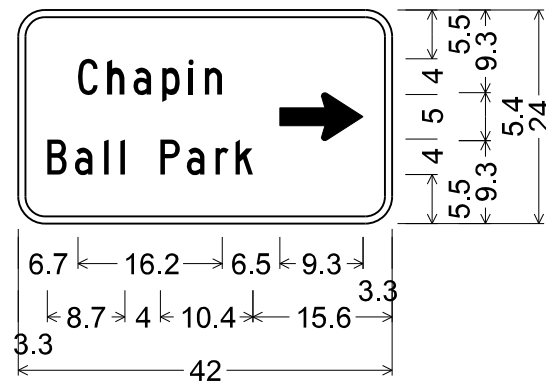

3.0" Radius, 1.0" Border, White on Brown;
 [Chapin] C;
 [Cemetery] C;
 Standard Arrow Custom 9.4" X 5.4" 0°;
 Table of distances between letter and object lefts.

6.7	C	h	a	p	i	n				
	3.3	2.9	3.3	2.9	1.9					
		→								
	8.2	9.3	3.5							
3.5	C	e	m	e	t	e	r	y	2.6	15.8
	3.0	3.0	4.3	2.7	2.2	3.0	1.9	2.6		

3.0" Radius, 1.0" Border, White on Brown;
 Standard Arrow Custom 9.4" X 5.4" 180°;
 [Chapin] C;
 [Cemetery] C;
 Table of distances between letter and object lefts.

3.5		←							
	15.6	C	h	a	p	i	n	6.7	
		3.3	2.9	3.2	3.0	1.8	2.0		
15.8	C	e	m	e	t	e	r	y	3.5
	3.1	3.0	4.3	2.6	2.3	3.0	1.9	2.5	

3.0" Radius, 1.0" Border, White on Brown;
 [Chapin] C;
 [Ball Park] C;
 Standard Arrow Custom 9.4" X 5.4" 0°;
 Table of distances between letter and object lefts.

6.7	C	h	a	p	i	n
	3.3	2.9	3.3	2.9	1.9	
		→				
	8.4	9.3	3.3			
3.3	B	a	l	l		
	3.1	3.2	1.8			
		P	a	r	k	15.6
	4.6	2.9	3.3	2.2	2.0	

3.0" Radius, 1.0" Border, White on Brown;
 Standard Arrow Custom 9.4" X 5.4" 180°;
 [Chapin] C;
 [Ball Park] C;
 Table of distances between letter and object lefts.

3.3		←						
	15.8	C	h	a	p	i	n	6.7
		3.3	2.9	3.2	3.0	1.8	2.0	
15.6	B	a	l	l				
	3.1	3.3	1.8					
		P	a	r	k	3.3		
	4.5	3.0	3.2	2.3	1.9			