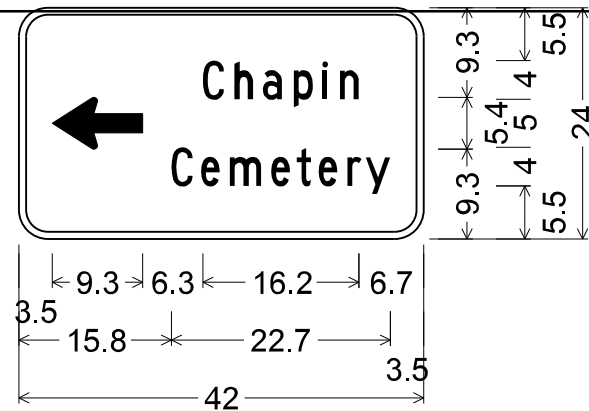

3.0" Radius, 1.0" Border, White on Brown;
 [Chapin] C;
 [Cemetery] C;
 Standard Arrow Custom 9.4" X 5.4" 0°;
 Table of distances between letter and object lefts.

6.7	C	h	a	p	i	n				
	3.3	2.9	3.3	2.9	1.9					
		→								
	8.2	9.3	3.5							
3.5	C	e	m	e	t	e	r	y	2.6	15.8
	3.0	3.0	4.3	2.7	2.2	3.0	1.9	2.6		

3.0" Radius, 1.0" Border, White on Brown;
 Standard Arrow Custom 9.4" X 5.4" 180°;
 [Chapin] C;
 [Cemetery] C;
 Table of distances between letter and object lefts.

3.5		←							
	15.6	C	h	a	p	i	n	6.7	
		3.3	2.9	3.2	3.0	1.8	2.0		
15.8	C	e	m	e	t	e	r	y	3.5
	3.1	3.0	4.3	2.6	2.3	3.0	1.9	2.5	

3.0" Radius, 1.0" Border, White on Brown;
 [Chapin] C;
 [Ball Park] C;
 Standard Arrow Custom 9.4" X 5.4" 0°;
 Table of distances between letter and object lefts.

6.7	C	h	a	p	i	n
	3.3	2.9	3.3	2.9	1.9	
		→				
	8.4	9.3	3.3			
3.3	B	a	l	l		
	3.1	3.2	1.8			
		P	a	r	k	15.6
	4.6	2.9	3.3	2.2	2.0	

3.0" Radius, 1.0" Border, White on Brown;
 Standard Arrow Custom 9.4" X 5.4" 180°;
 [Chapin] C;
 [Ball Park] C;
 Table of distances between letter and object lefts.

3.3		←						
	15.8	C	h	a	p	i	n	6.7
		3.3	2.9	3.2	3.0	1.8	2.0	
15.6	B	a	l	l				
	3.1	3.3	1.8					
		P	a	r	k	3.3		
	4.5	3.0	3.2	2.3	1.9			