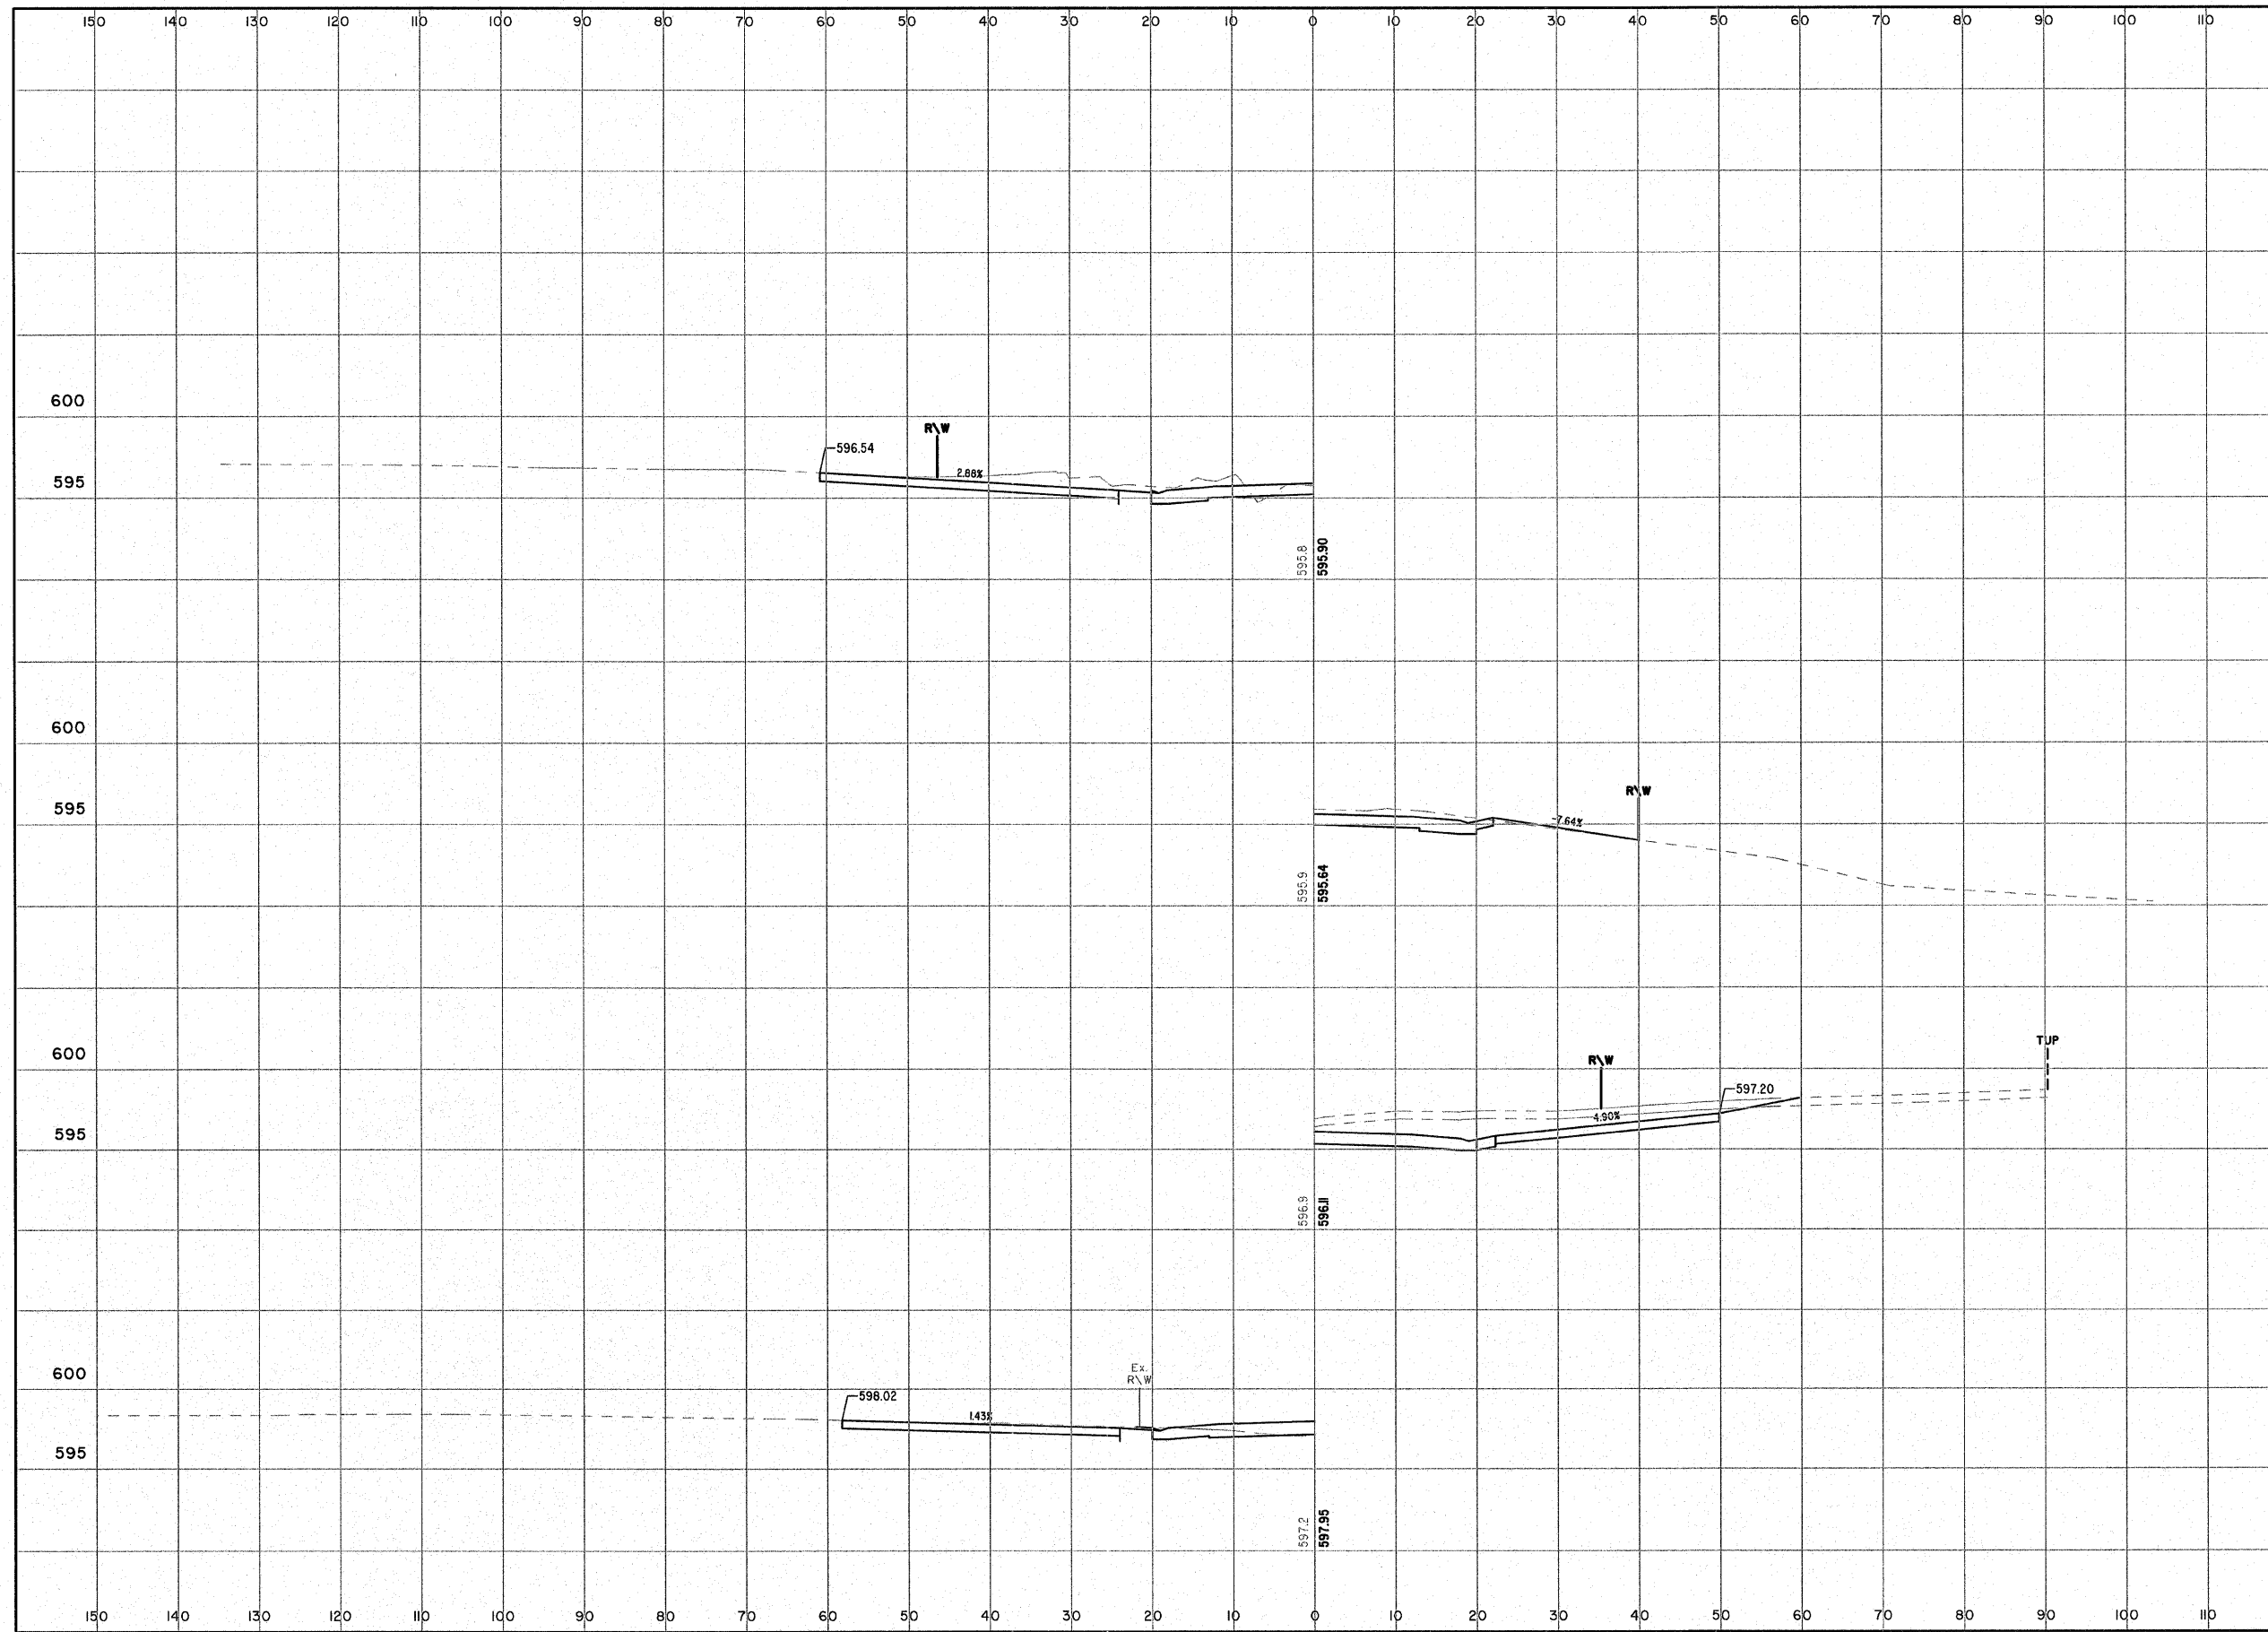

ROUTE NO. FAU 8390	SECTION 04-0084- 01-PV	COUNTY EFFINGHAM	TOTAL SHEETS 139	SHEET NO. 125
FED. ROAD DIST. NO. 7		ILLINOIS	CONTRACT #95639	

ENTRANCES