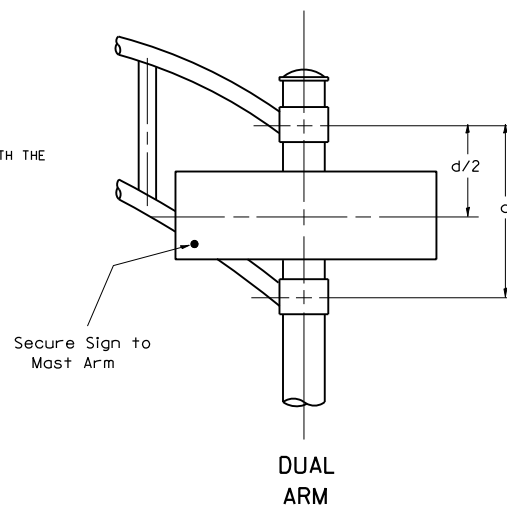

- Sq. M. each  
 16.25 Sq. Ft. each  
 1 Required  
 Design Series D

- Sq. M. each  
 18.75 Sq. Ft. each  
 1 Required  
 Design Series D

NOTE: SIGN DIMENSIONS ARE IN ENGLISH UNITS

GENERAL NOTES

- WHERE MAST ARM MOUNTED STREET NAME SIGNS ARE SPECIFIED, THE MAST ARM ASSEMBLY AND POLES SHALL BE DESIGNED TO SUPPORT THE LOADINGS CALLED FOR ON STANDARDS 877001, 877002, 877006, 877011 AND 877012, AS APPLICABLE, PLUS TWO (2) SIGN PANELS 2'-6" x 8'-0" MOUNTED AS SHOWN. THE DESIGN SHALL BE IN ACCORDANCE WITH THE REQUIREMENTS OF THE CURRENT "STANDARD SPECIFICATIONS FOR STRUCTURAL SUPPORTS FOR HIGHWAY SIGNS, LUMINAIRES, AND TRAFFIC SIGNALS" AS PUBLISHED BY THE AMERICAN ASSOCIATION OF STATE HIGHWAY AND TRANSPORTATION OFFICIALS FOR 80 M.P.H. WIND VELOCITY.
- ALL SIGNS SHALL HAVE A WHITE REFLECTORIZED LEGEND AND BORDER ON A GREEN REFLECTORIZED BACKGROUND, TYPE A SHEETING.
- THE SIGN LENGTH SHOULD BE INCREASED IN 6-INCH INCREMENTS, BUT THE OVERALL LENGTH SHOULD NOT EXCEED 8'-0".
- ALL BORDERS SHALL BE 3/4" WIDE AND CORNER RADIUS SHALL BE 2-1/4".
- SIGNFIX ALUMINUM CHANNEL FRAMING SYSTEM SHALL BE USED FOR ALL SIGNS ATTACHED TO SIGNAL POLES AND POSTS. LOCAL SUPPLIERS OF THE SIGNFIX ALUMINUM CHANNEL FRAMING SYSTEM ARE:

\* J.O. HERBERT CO. MIDLOTHIAN, VA. \* WESTERN REMAC INC. WOODRIDGE, IL.

PARTS LISTING:  
 SIGN CHANNEL PART #HPN053 (MED. CHANNEL)  
 SIGN SCREWS 1/4" x 14 x 1" H.W.H. #3  
 BRACKETS PART #HPN034 (UNIVERSAL)  
 CHANNEL CLAMPS WITH STAINLESS STEEL STRAPPING  
 SELF TAPPING WITH NEOPRENE WASHER

OTHER BRANDS OF MOUNTING HARDWARE ARE ACCEPTABLE, BASED UPON THE DEPARTMENT'S APPROVAL AND COMPATIBILITY WITH THE CHANNEL/BRACKET OF THE ABOVE PRODUCT.

DUAL ARM  
 SIGNFIX ALUMINUM CHANNEL FRAMING SYSTEM  
 Shall be used. See Note #5.