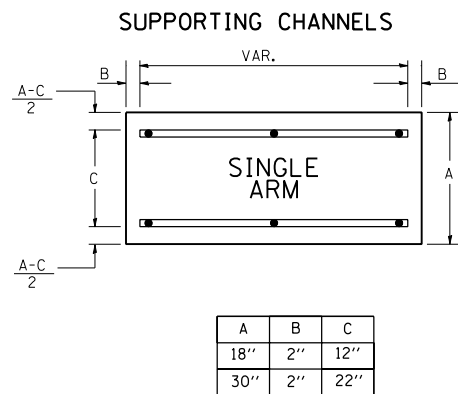

- Sq. M. each  
 16.25 Sq. Ft. each  
 1 Required  
 Design Series D

- Sq. M. each  
 18.75 Sq. Ft. each  
 1 Required  
 Design Series D

NOTE: SIGN DIMENSIONS ARE IN ENGLISH UNITS

GENERAL NOTES

- WHERE MAST ARM MOUNTED STREET NAME SIGNS ARE SPECIFIED, THE MAST ARM ASSEMBLY AND POLES SHALL BE DESIGNED TO SUPPORT THE LOADINGS CALLED FOR ON STANDARDS 877001, 877002, 877006, 877011 AND 877012, AS APPLICABLE, PLUS TWO (2) SIGN PANELS 2'-6" x 8'-0" MOUNTED AS SHOWN. THE DESIGN SHALL BE IN ACCORDANCE WITH THE REQUIREMENTS OF THE CURRENT "STANDARD SPECIFICATIONS FOR STRUCTURAL SUPPORTS FOR HIGHWAY SIGNS, LUMINAIRES, AND TRAFFIC SIGNALS" AS PUBLISHED BY THE AMERICAN ASSOCIATION OF STATE HIGHWAY AND TRANSPORTATION OFFICIALS FOR 80 M.P.H. WIND VELOCITY.
- ALL SIGNS SHALL HAVE A WHITE REFLECTORIZED LEGEND AND BORDER ON A GREEN REFLECTORIZED BACKGROUND, TYPE A SHEETING.
- THE SIGN LENGTH SHOULD BE INCREASED IN 6-INCH INCREMENTS, BUT THE OVERALL LENGTH SHOULD NOT EXCEED 8'-0".
- ALL BORDERS SHALL BE 3/4" WIDE AND CORNER RADIUS SHALL BE 2-1/4".
- SIGNFIX ALUMINUM CHANNEL FRAMING SYSTEM SHALL BE USED FOR ALL SIGNS ATTACHED TO SIGNAL POLES AND POSTS. LOCAL SUPPLIERS OF THE SIGNFIX ALUMINUM CHANNEL FRAMING SYSTEM ARE:

\* J.O. HERBERT CO. MIDLOTHIAN, VA. \* WESTERN REMAC INC. WOODRIDGE, IL.

PARTS LISTING:  
 SIGN CHANNEL PART #HPN053 (MED. CHANNEL)  
 SIGN SCREWS 1/4" x 14 x 1" H.W.H. #3  
 BRACKETS PART #HPN034 (UNIVERSAL)  
 CHANNEL CLAMPS WITH STAINLESS STEEL STRAPPING  
 SELF TAPPING WITH NEOPRENE WASHER

OTHER BRANDS OF MOUNTING HARDWARE ARE ACCEPTABLE, BASED UPON THE DEPARTMENT'S APPROVAL AND COMPATIBILITY WITH THE CHANNEL/BRACKET OF THE ABOVE PRODUCT.

DUAL ARM  
 SIGNFIX ALUMINUM CHANNEL FRAMING SYSTEM  
 Shall be used. See Note #5.