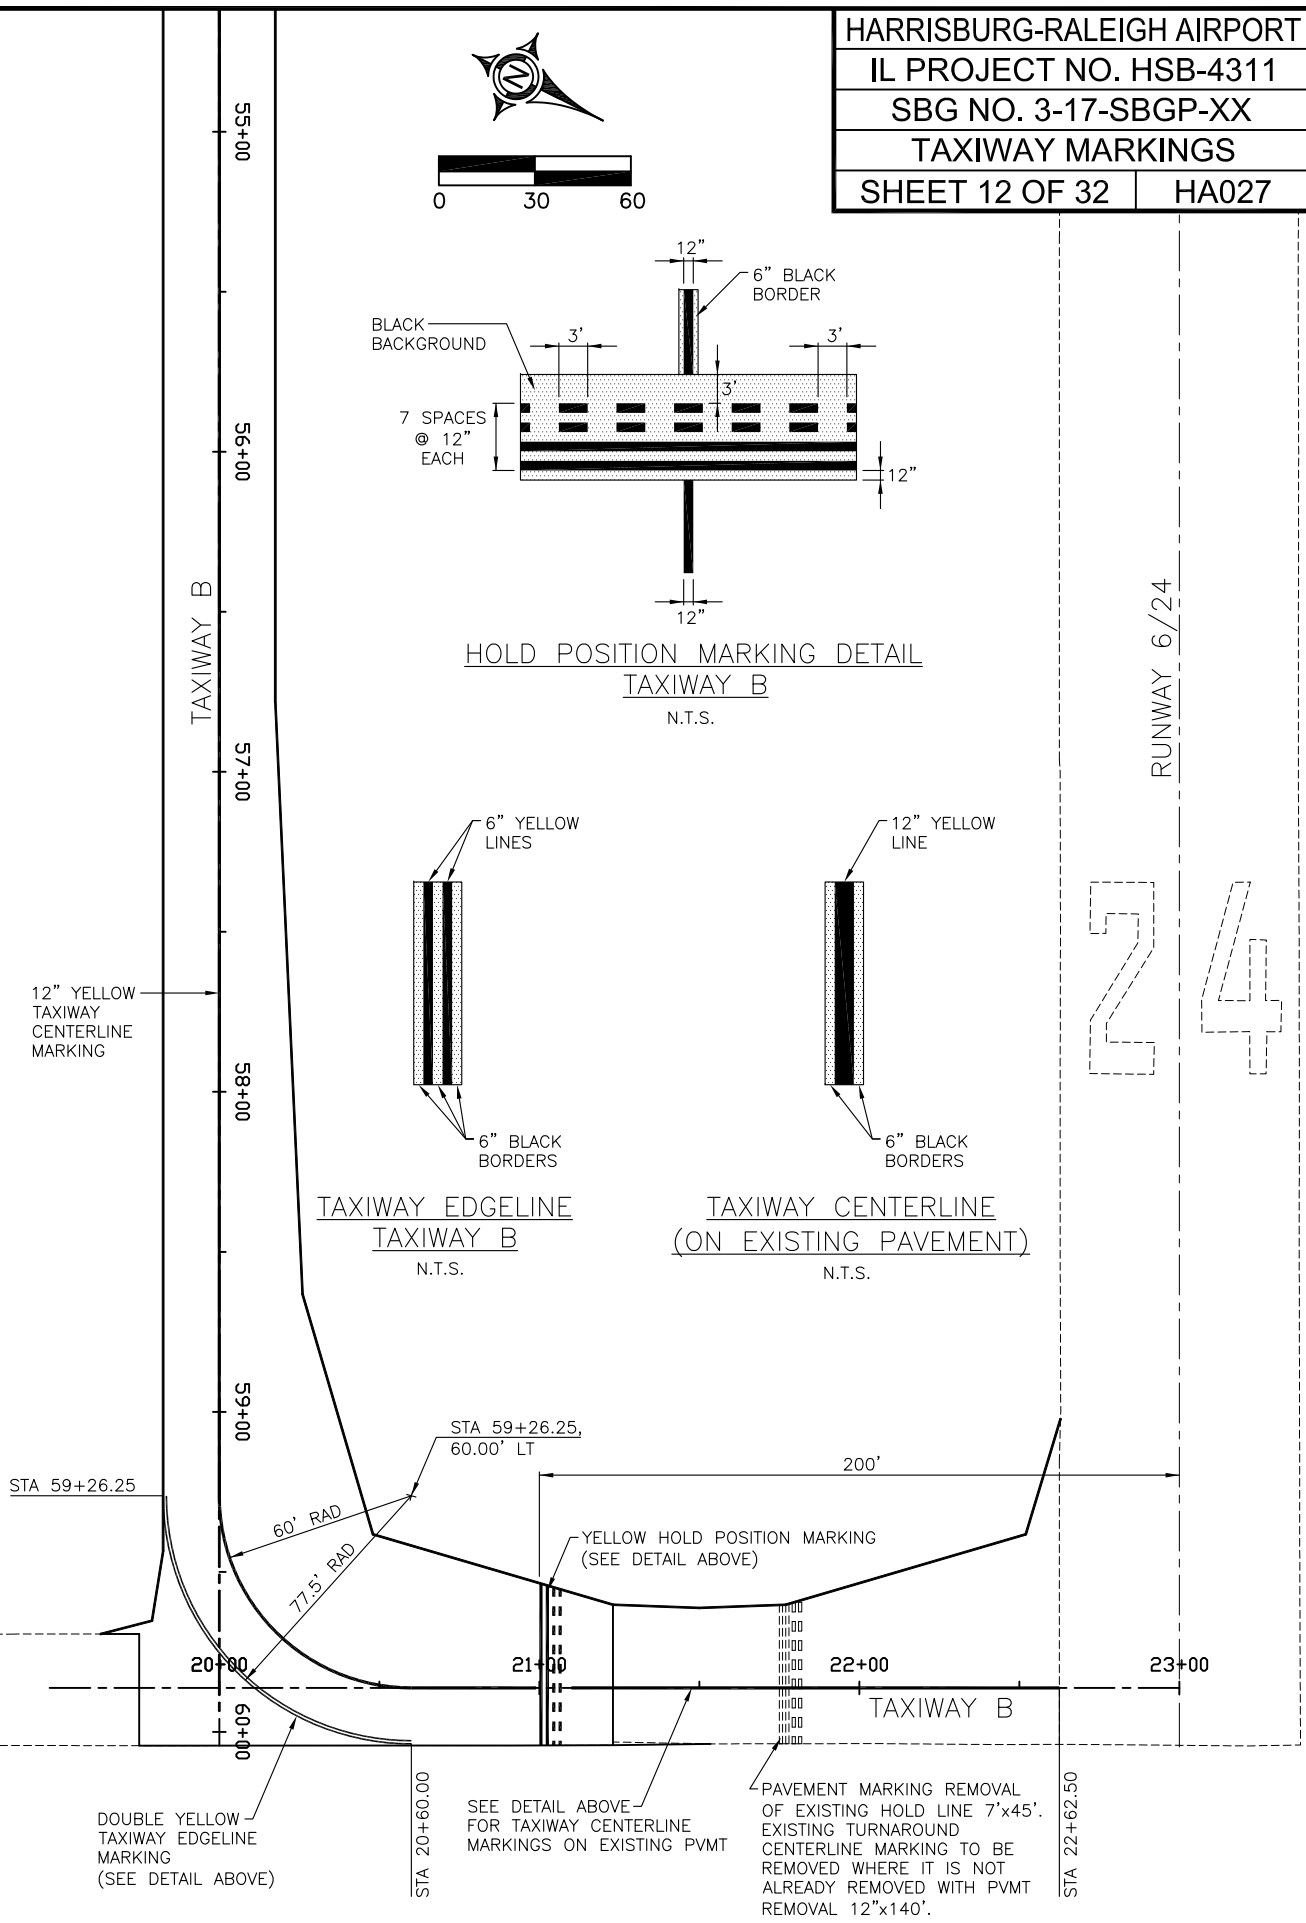

16 Jun 2014 - 1:02pm X:\2013\13215\13215.dwg Base.dwg: Layout Tab '12MARK'

HARRISBURG-RALEIGH AIRPORT	
IL PROJECT NO. HSB-4311	
SBG NO. 3-17-SBGP-XX	
TAXIWAY MARKINGS	
SHEET 12 OF 32	HA027