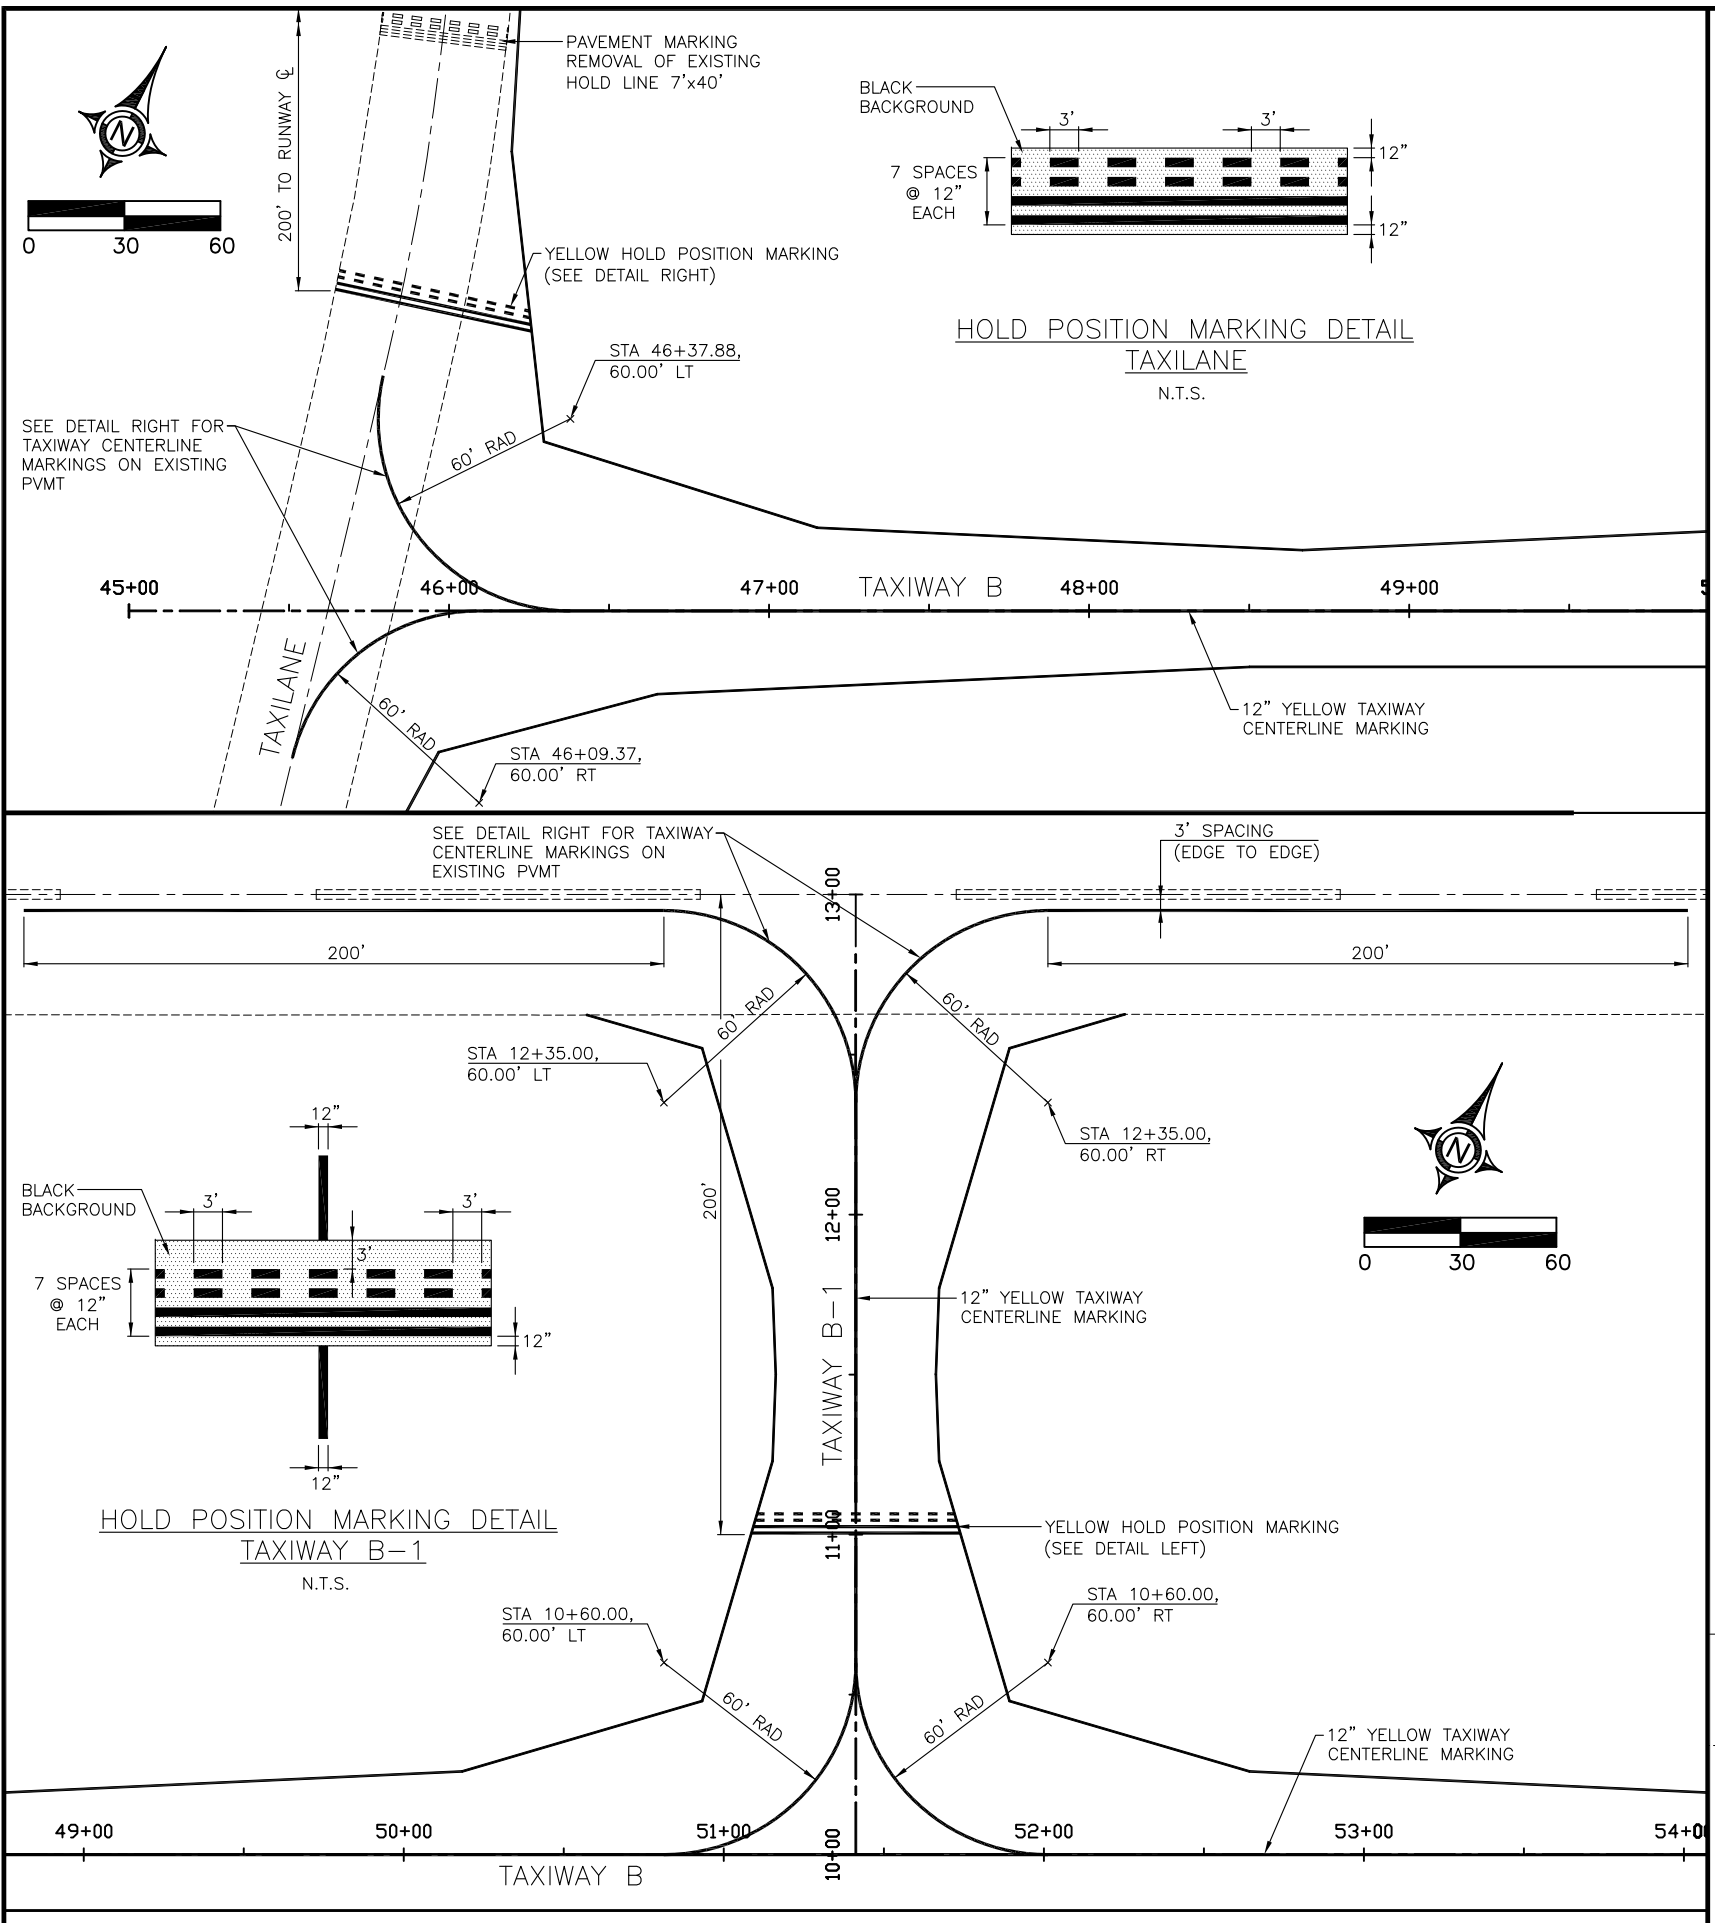

16 Jun 2014 - 1:02pm X:\2013\13215\13215.dwg Base.dwg: Layout Tab '12MARK'

HARRISBURG-RALEIGH AIRPORT	
IL PROJECT NO. HSB-4311	
SBG NO. 3-17-SBGP-XX	
TAXIWAY MARKINGS	
SHEET 12 OF 32	HA027