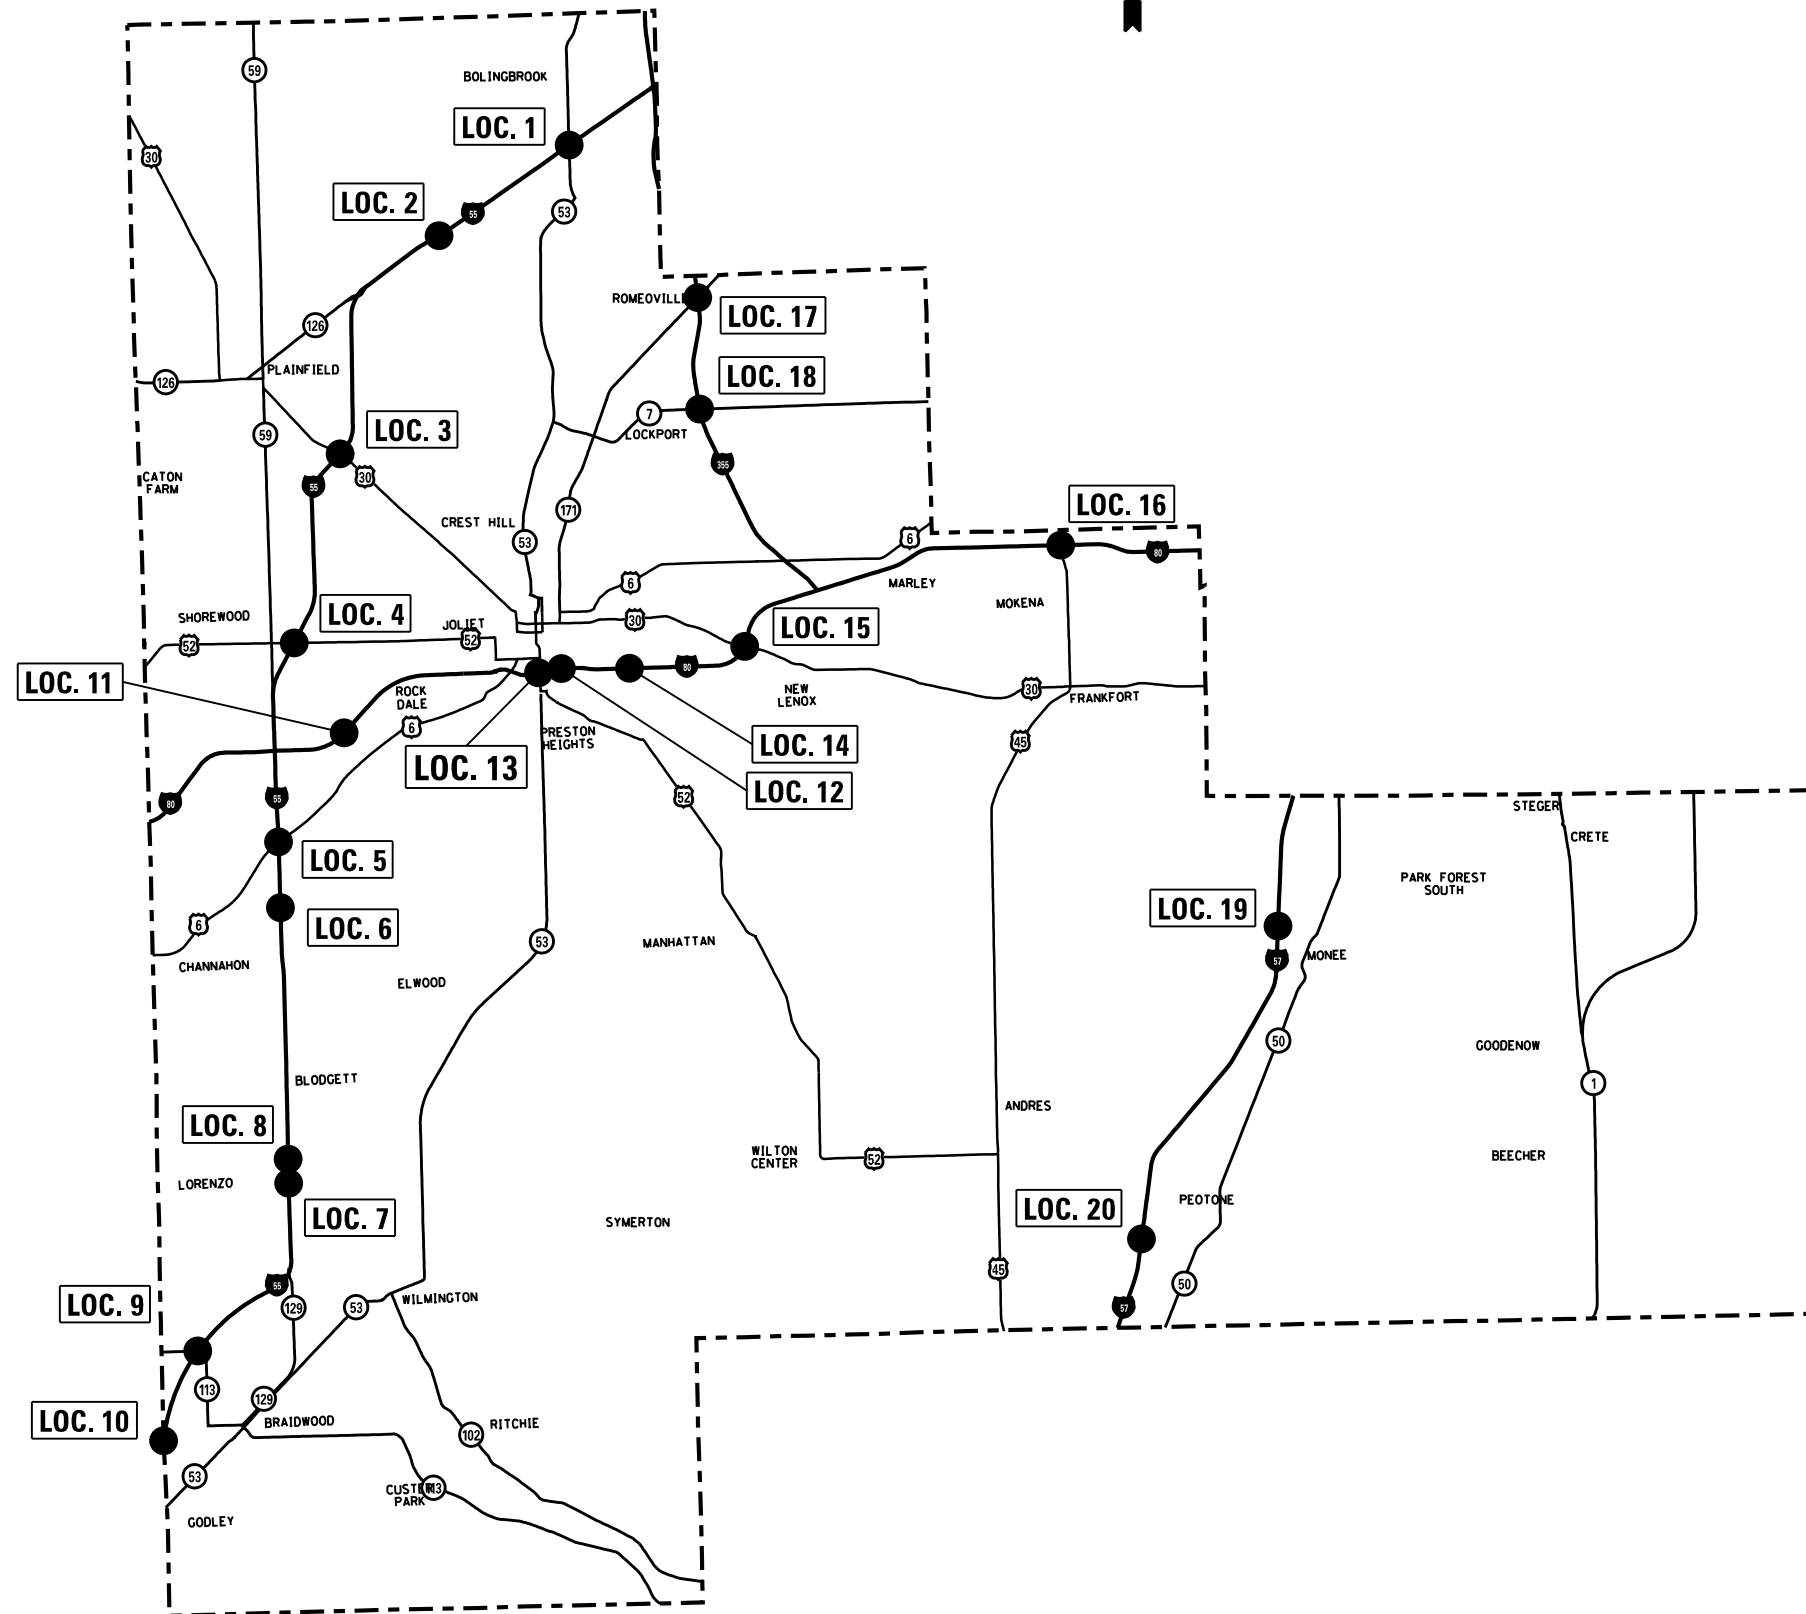

# WILL COUNTY

LOC. NO.	WILL COUNTY LOCATIONS
1.	I-55 AND IL RTE 53 (BOLINGBROOK DR)
2.	I-55 AND WEBER RD
3.	I-55 AND US RTE 30 (LINCOLN HIGHWAY)
4.	I-55 AND US RTE 52 (JEFFERSON ST)
5.	I-55 AND US RTE 6 (EAMES ST)
6.	I-55 AND BLUFF RD (COUNTY HIGHWAY 77)
7.	I-55 AND LORENZO RD
8.	I-55 AND RIVER RD (COUNTY HIGHWAY 44)
9.	I-55 AND IL RTE 113 (COAL CITY RD)
10.	I-55 AND REED RD
11.	I-80 AND HOUBOLT RD
12.	I-80 AND NEW RICHARDS ST
13.	I-80 AND US RTE 52 /IL RTE 53
14.	I-80 AND BRIGGS ST (COUNTY HIGHWAY 54)
15.	I-80 AND US RTE 30 (LINCOLN HIGHWAY)
16.	I-80 AND US RTE 45 (LAGRANGE RD)
17.	I-355 (VETERANS MEMORIAL TOLLWAY) AND IL RTE 171 (ARCHER AVE)
18.	I-355 (VETERANS MEMORIAL TOLLWAY) AND IL RTE 7 (159TH ST)
19.	I-57 AND MONEE MANHATTAN RD
20.	I-57 AND WILL-PEOTONE RD (COUNTY HIGHWAY 25)