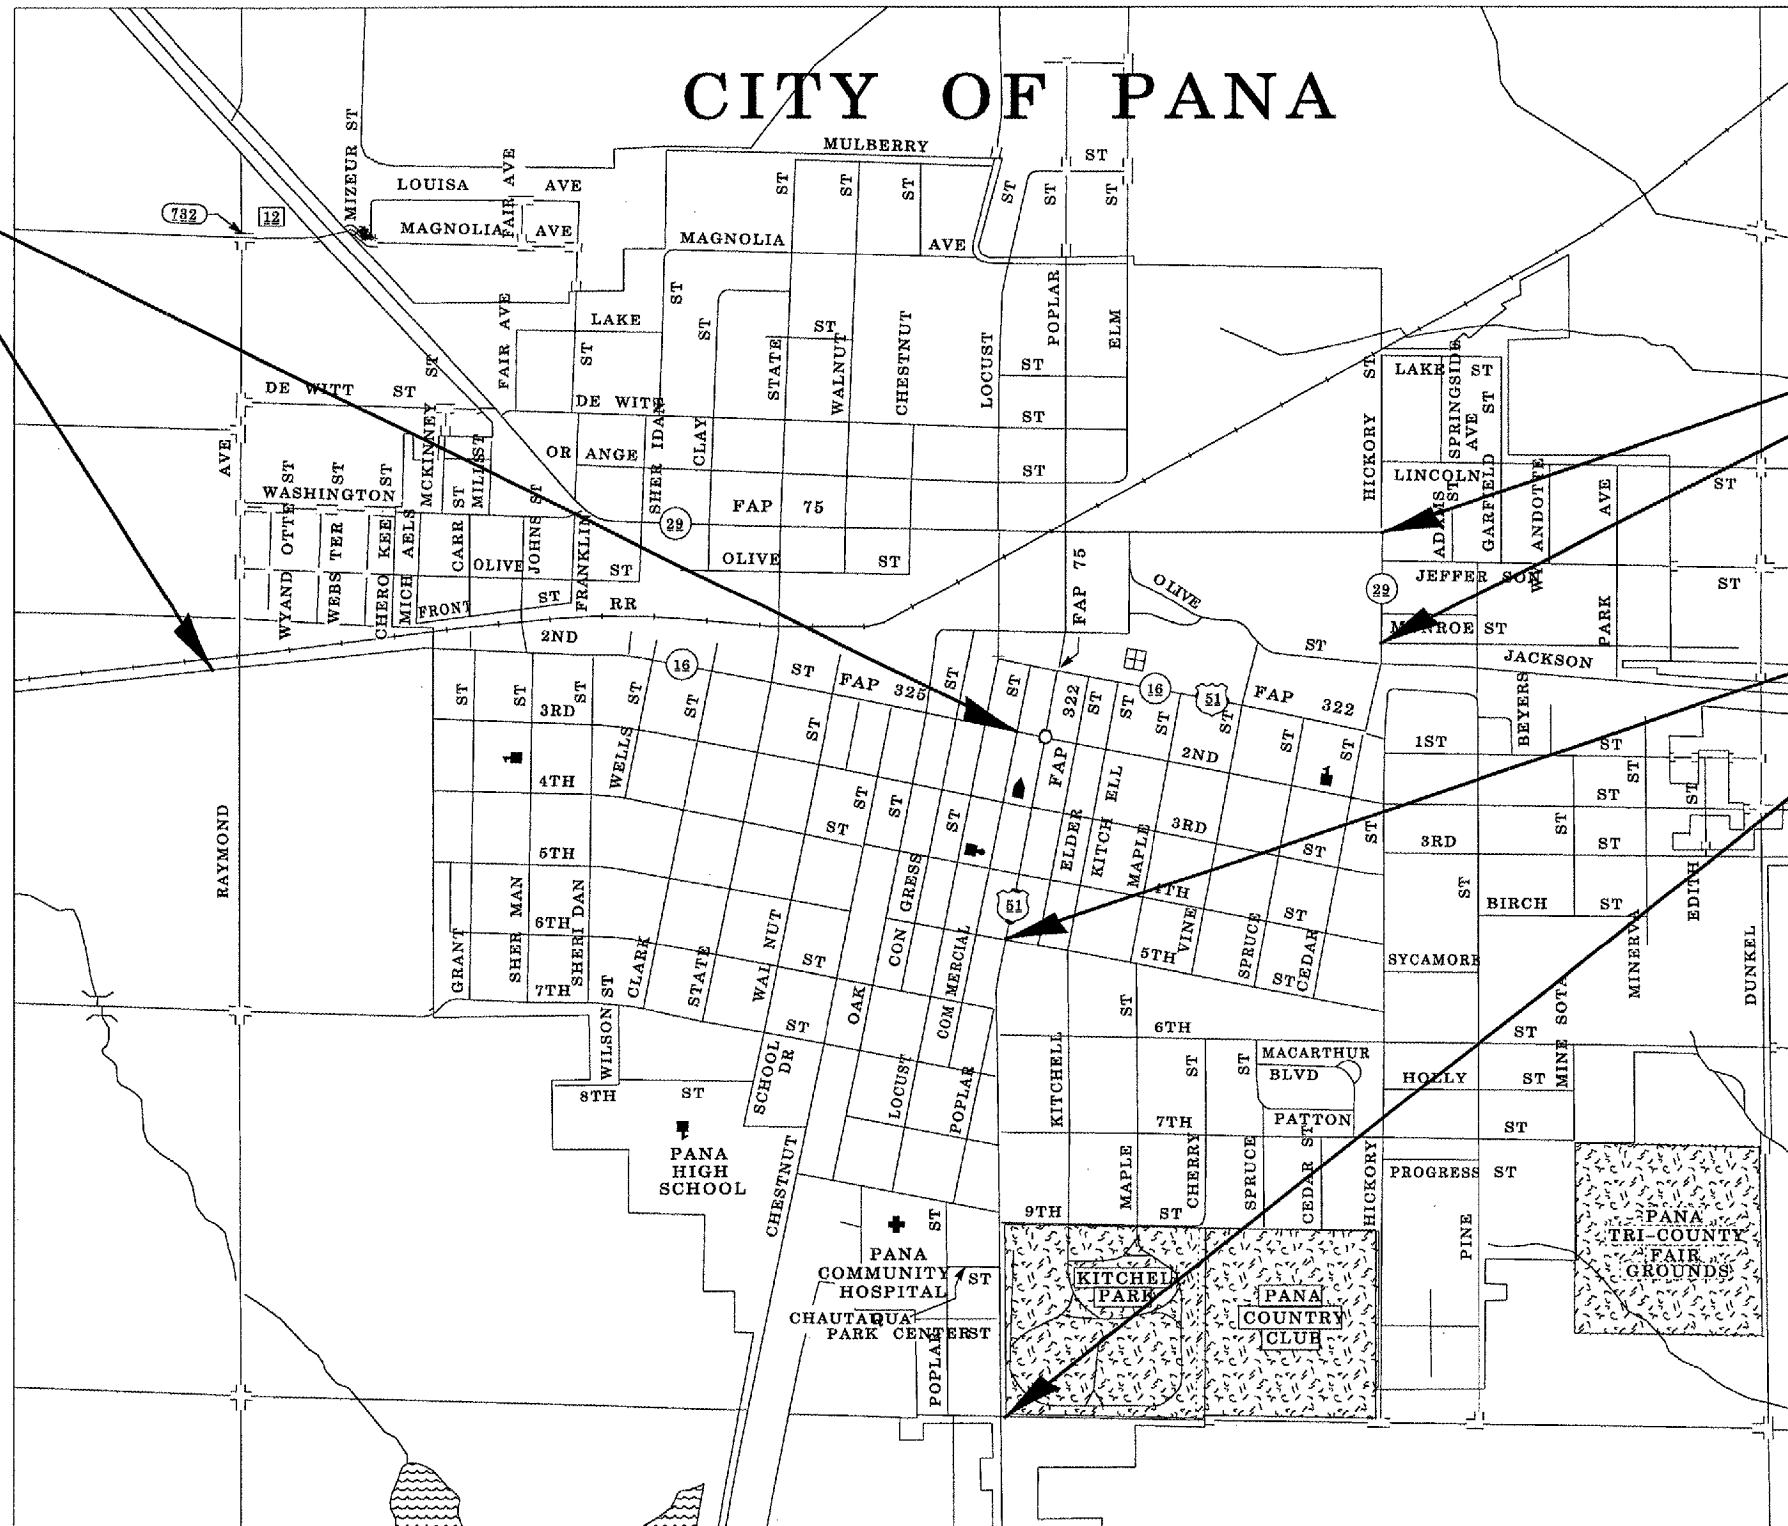

# CITY OF PANA

LOCATION #1  
FAP 325 (IL 16)

LOCATION #2  
FAU 7935 (IL 29)

LOCATION #3  
FAP 322 (US 51)

LOCATION MAP  
FAP 325(IL 16),FAU 7935 (IL 29),FAP 322 (US 51)  
SECTION D-6 PANA CNTR MAINT RES 2008  
CHRISTIAN COUNTY