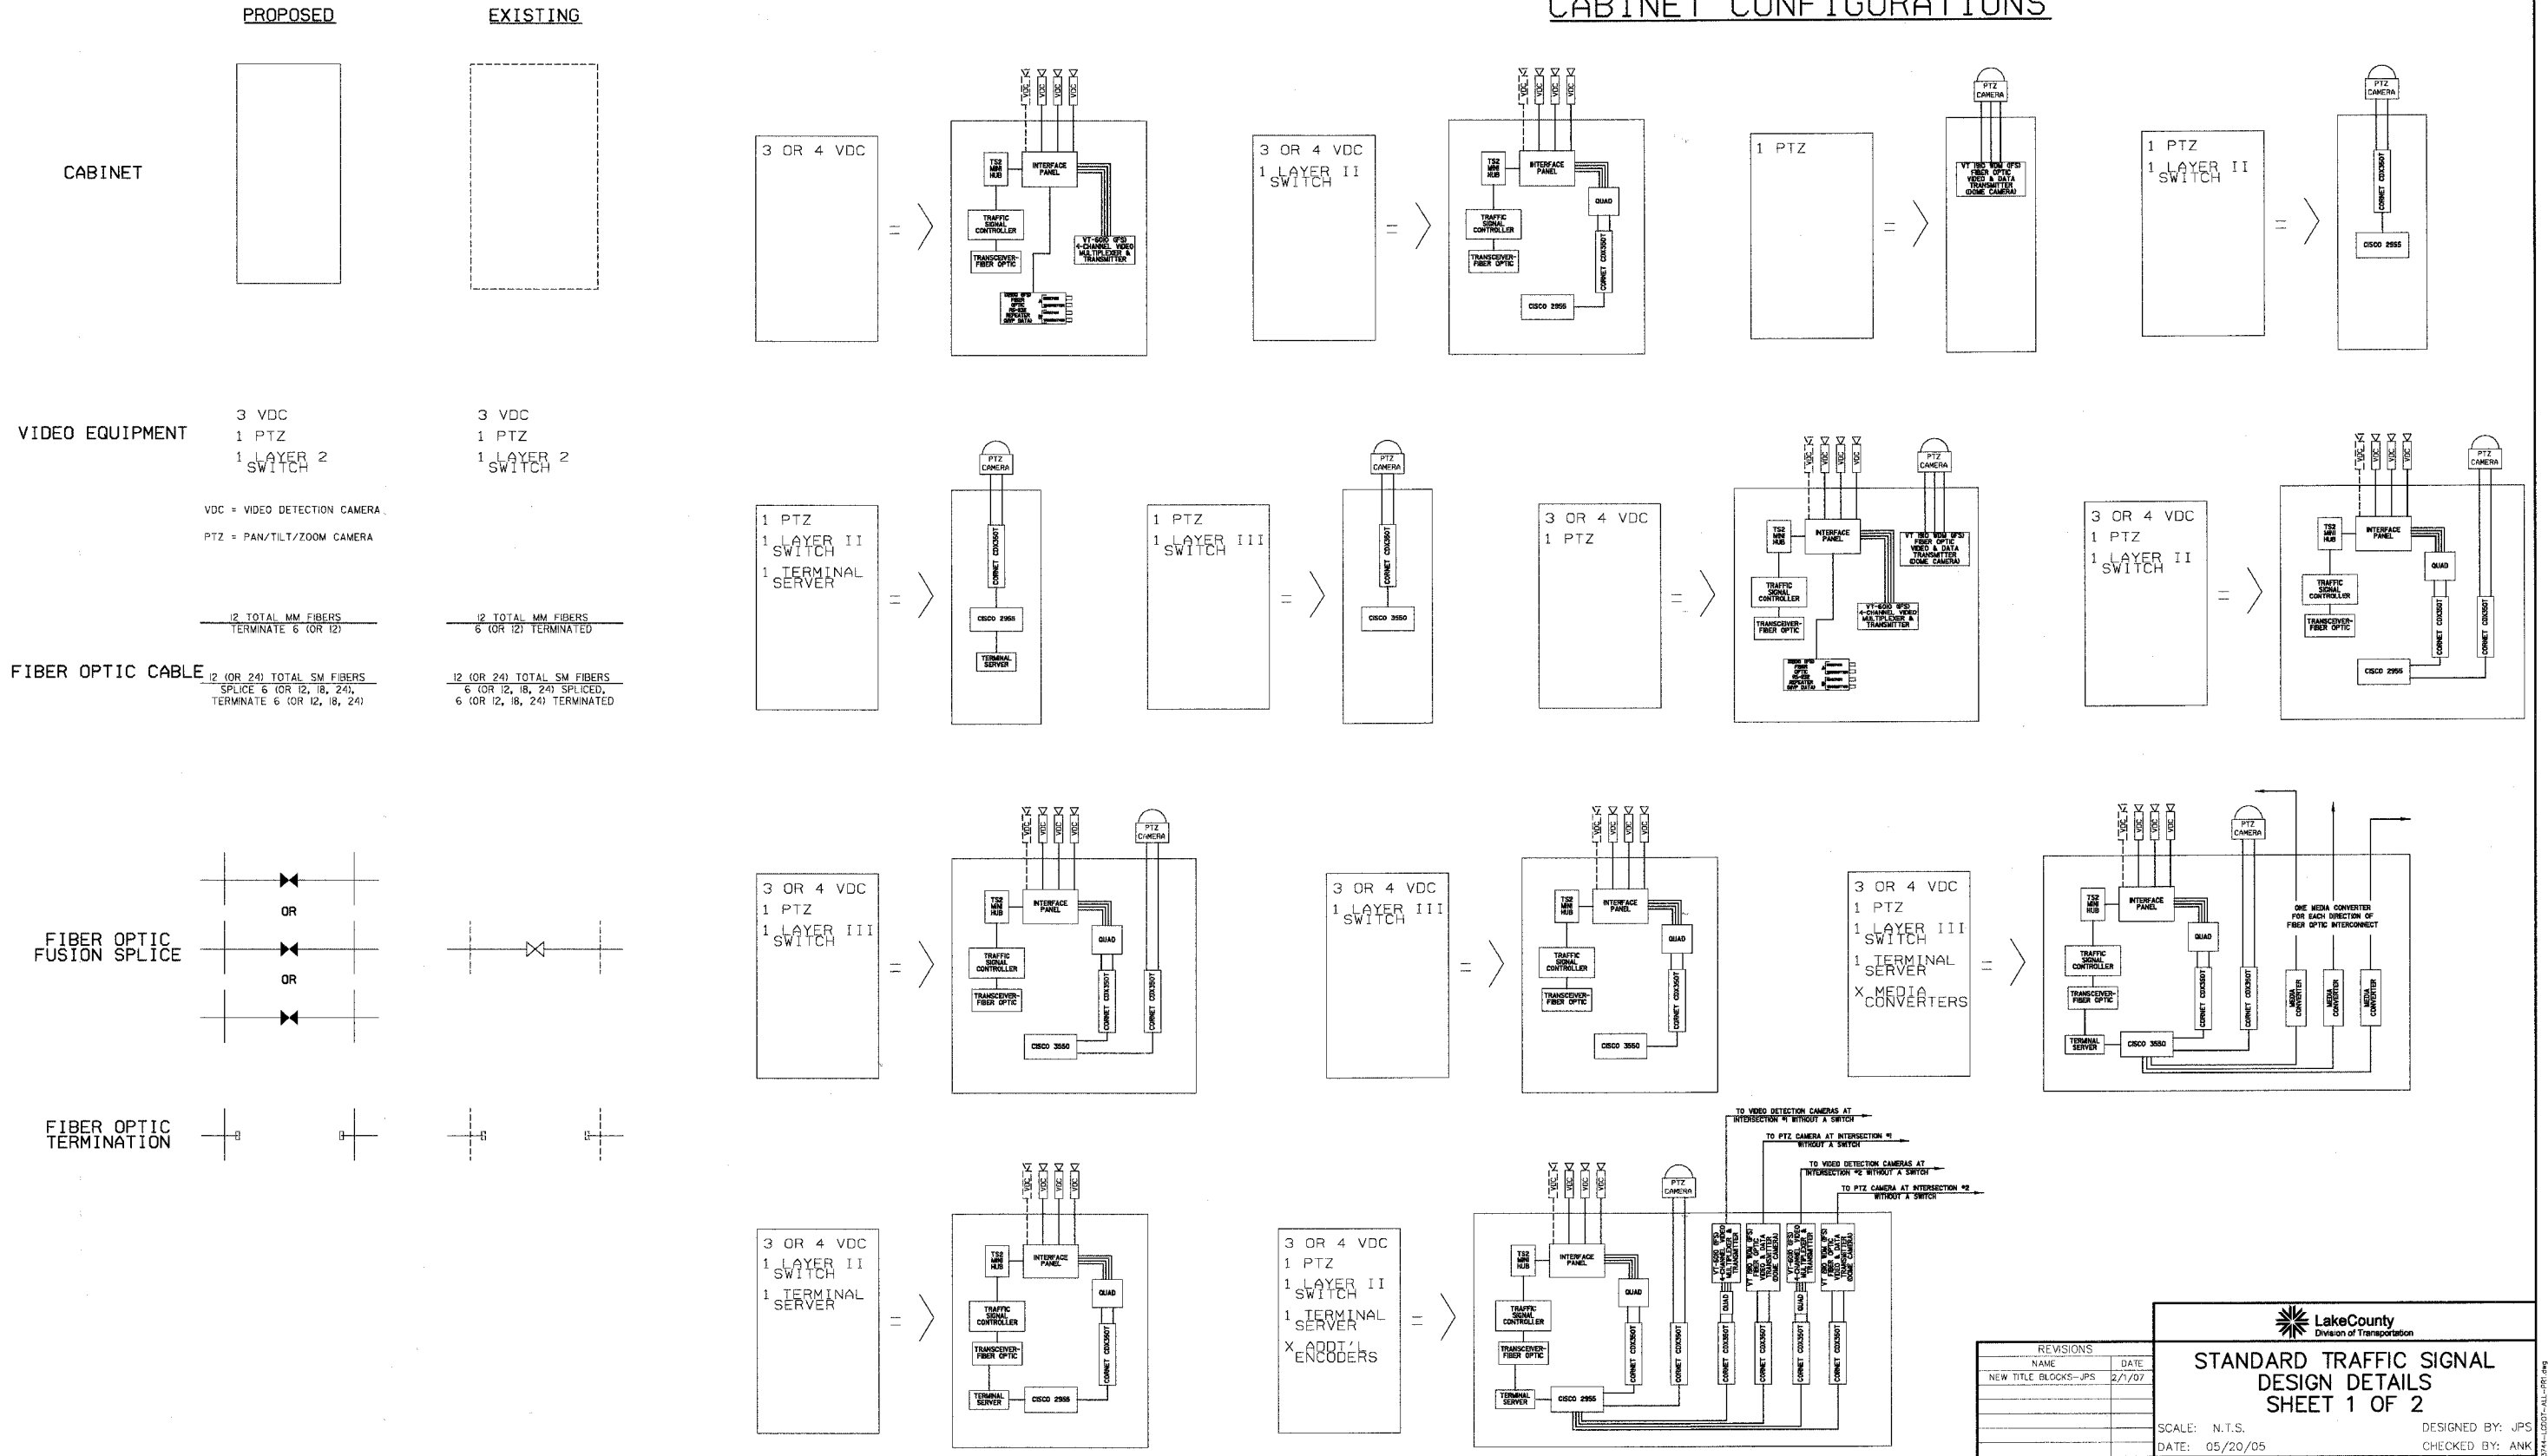

# VIDEO SYSTEM SCHEMATIC LEGEND

## CABINET CONFIGURATIONS

| REVISIONS            |        |
|----------------------|--------|
| NAME                 | DATE   |
| NEW TITLE BLOCKS-JPS | 2/1/07 |
|                      |        |
|                      |        |

**STANDARD TRAFFIC SIGNAL DESIGN DETAILS**  
**SHEET 1 OF 2**  
 SCALE: N.T.S.  
 DATE: 05/20/05  
 DESIGNED BY: JPS  
 CHECKED BY: ANK