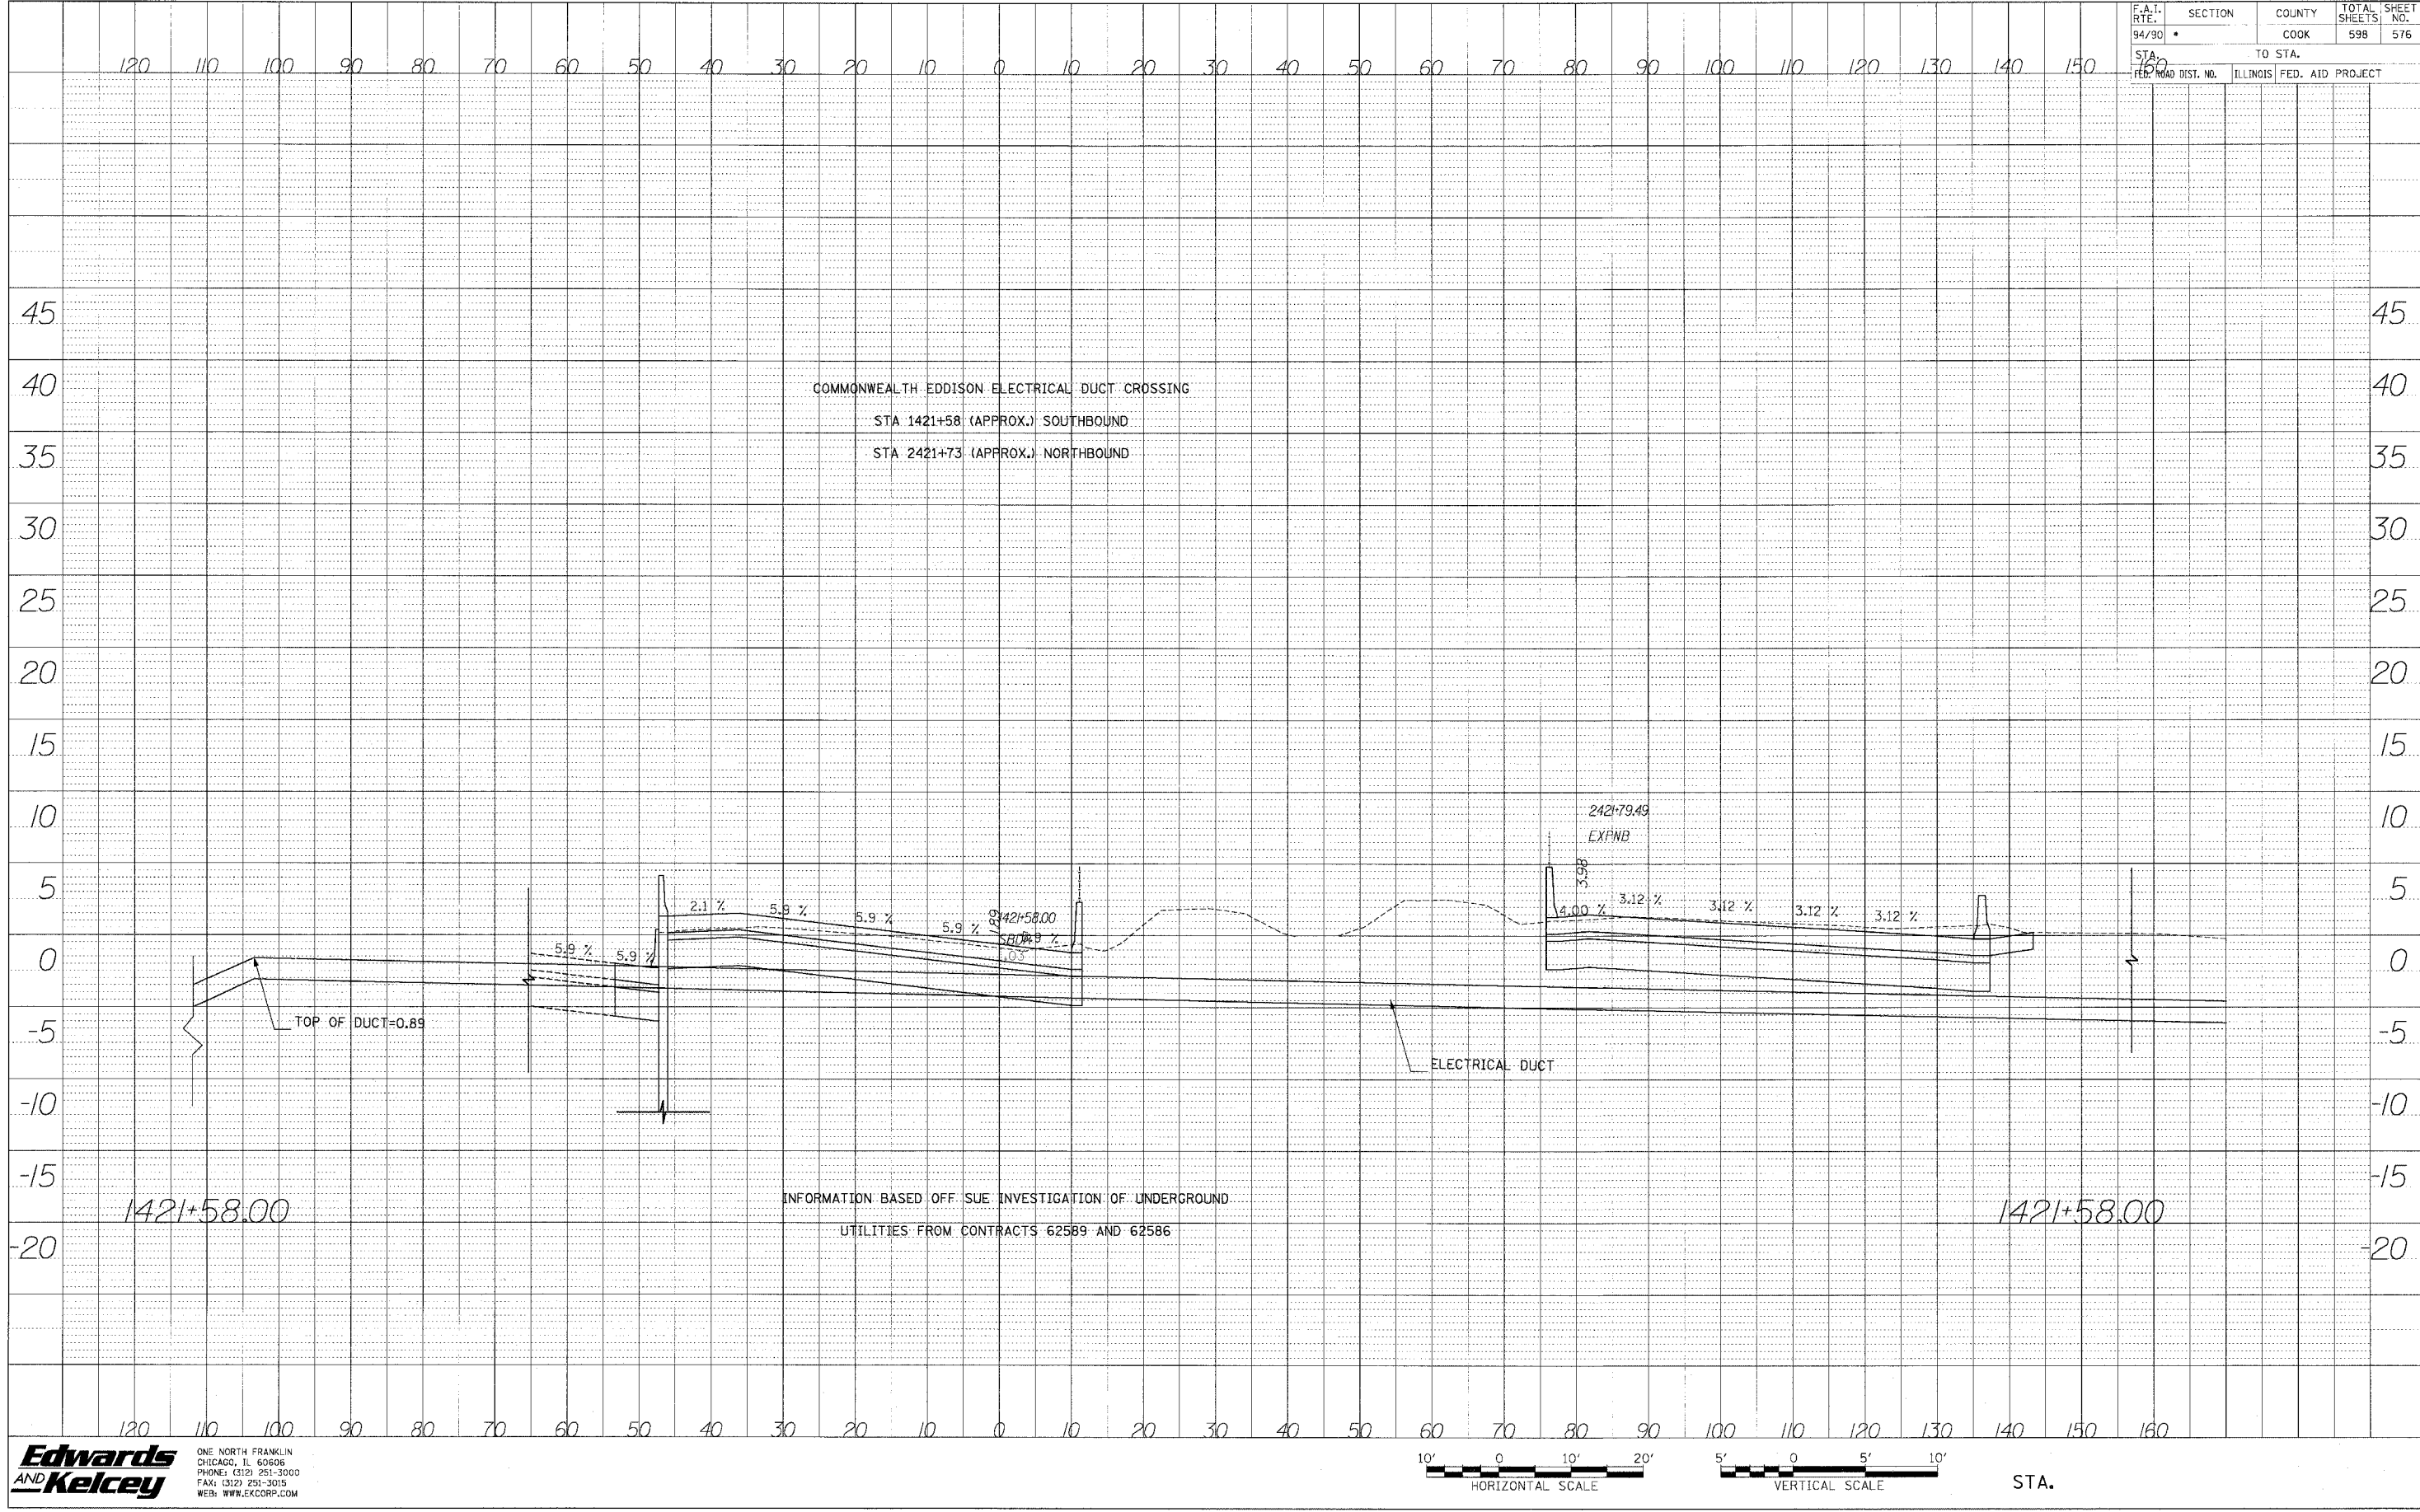

PROFILE
 DATE
 BY
 CHECKED
 NO. OF SHEETS
 NO. OF SHEETS
 NO. OF SHEETS
 NO. OF SHEETS

1410300950.35°C on 14/05/2004 14:05:20