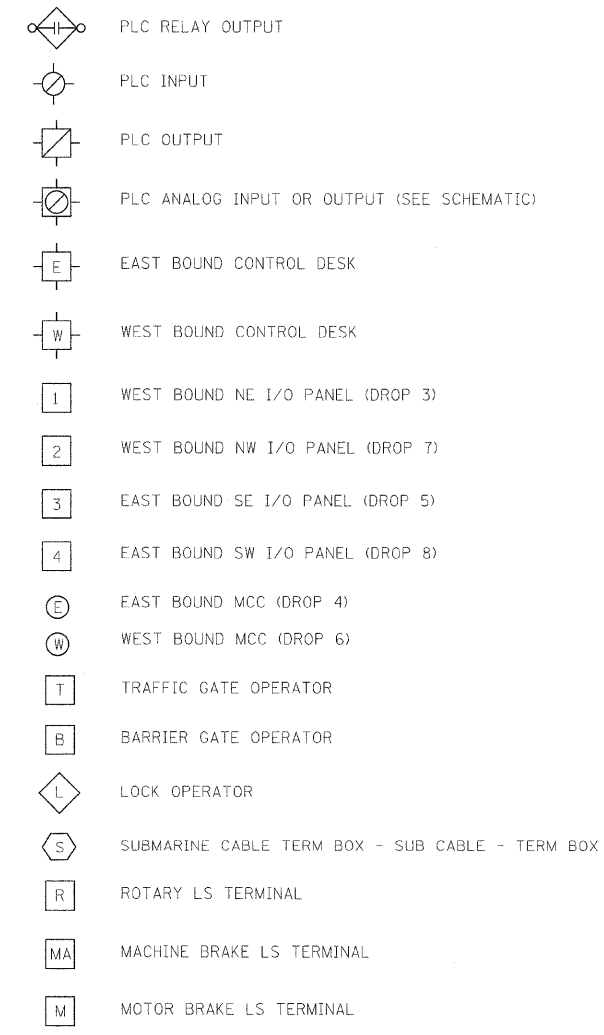

FOR SINGLE LINE AND CONTROL WIRING DIAGRAMS

TERMINALS

FIRE ALARM
 (PLAN AND RISER DIAGRAM)

CCTV
 (PLAN AND RISER DIAGRAM)