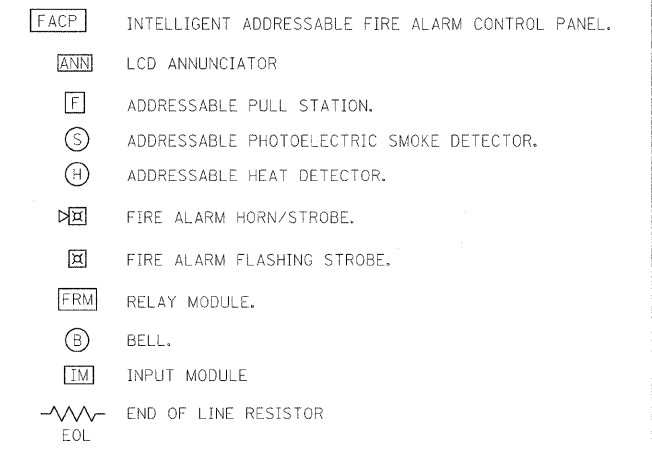

FOR SINGLE LINE AND CONTROL WIRING DIAGRAMS

TERMINALS

FIRE ALARM
 (PLAN AND RISER DIAGRAM)

CCTV
 (PLAN AND RISER DIAGRAM)