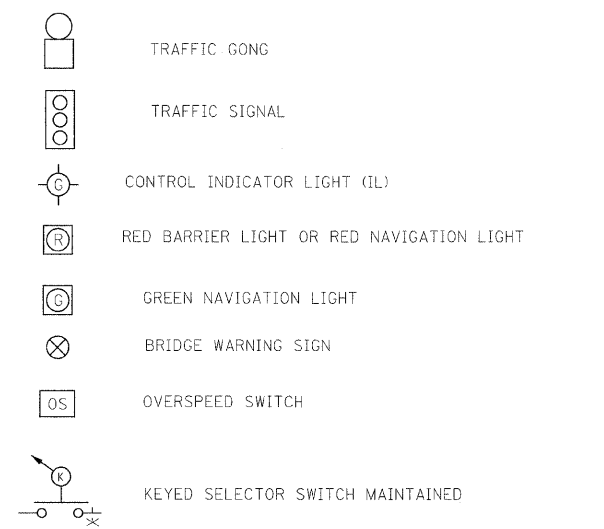

FOR SINGLE LINE AND CONTROL WIRING DIAGRAMS

TERMINALS

FIRE ALARM
 (PLAN AND RISER DIAGRAM)

CCTV
 (PLAN AND RISER DIAGRAM)