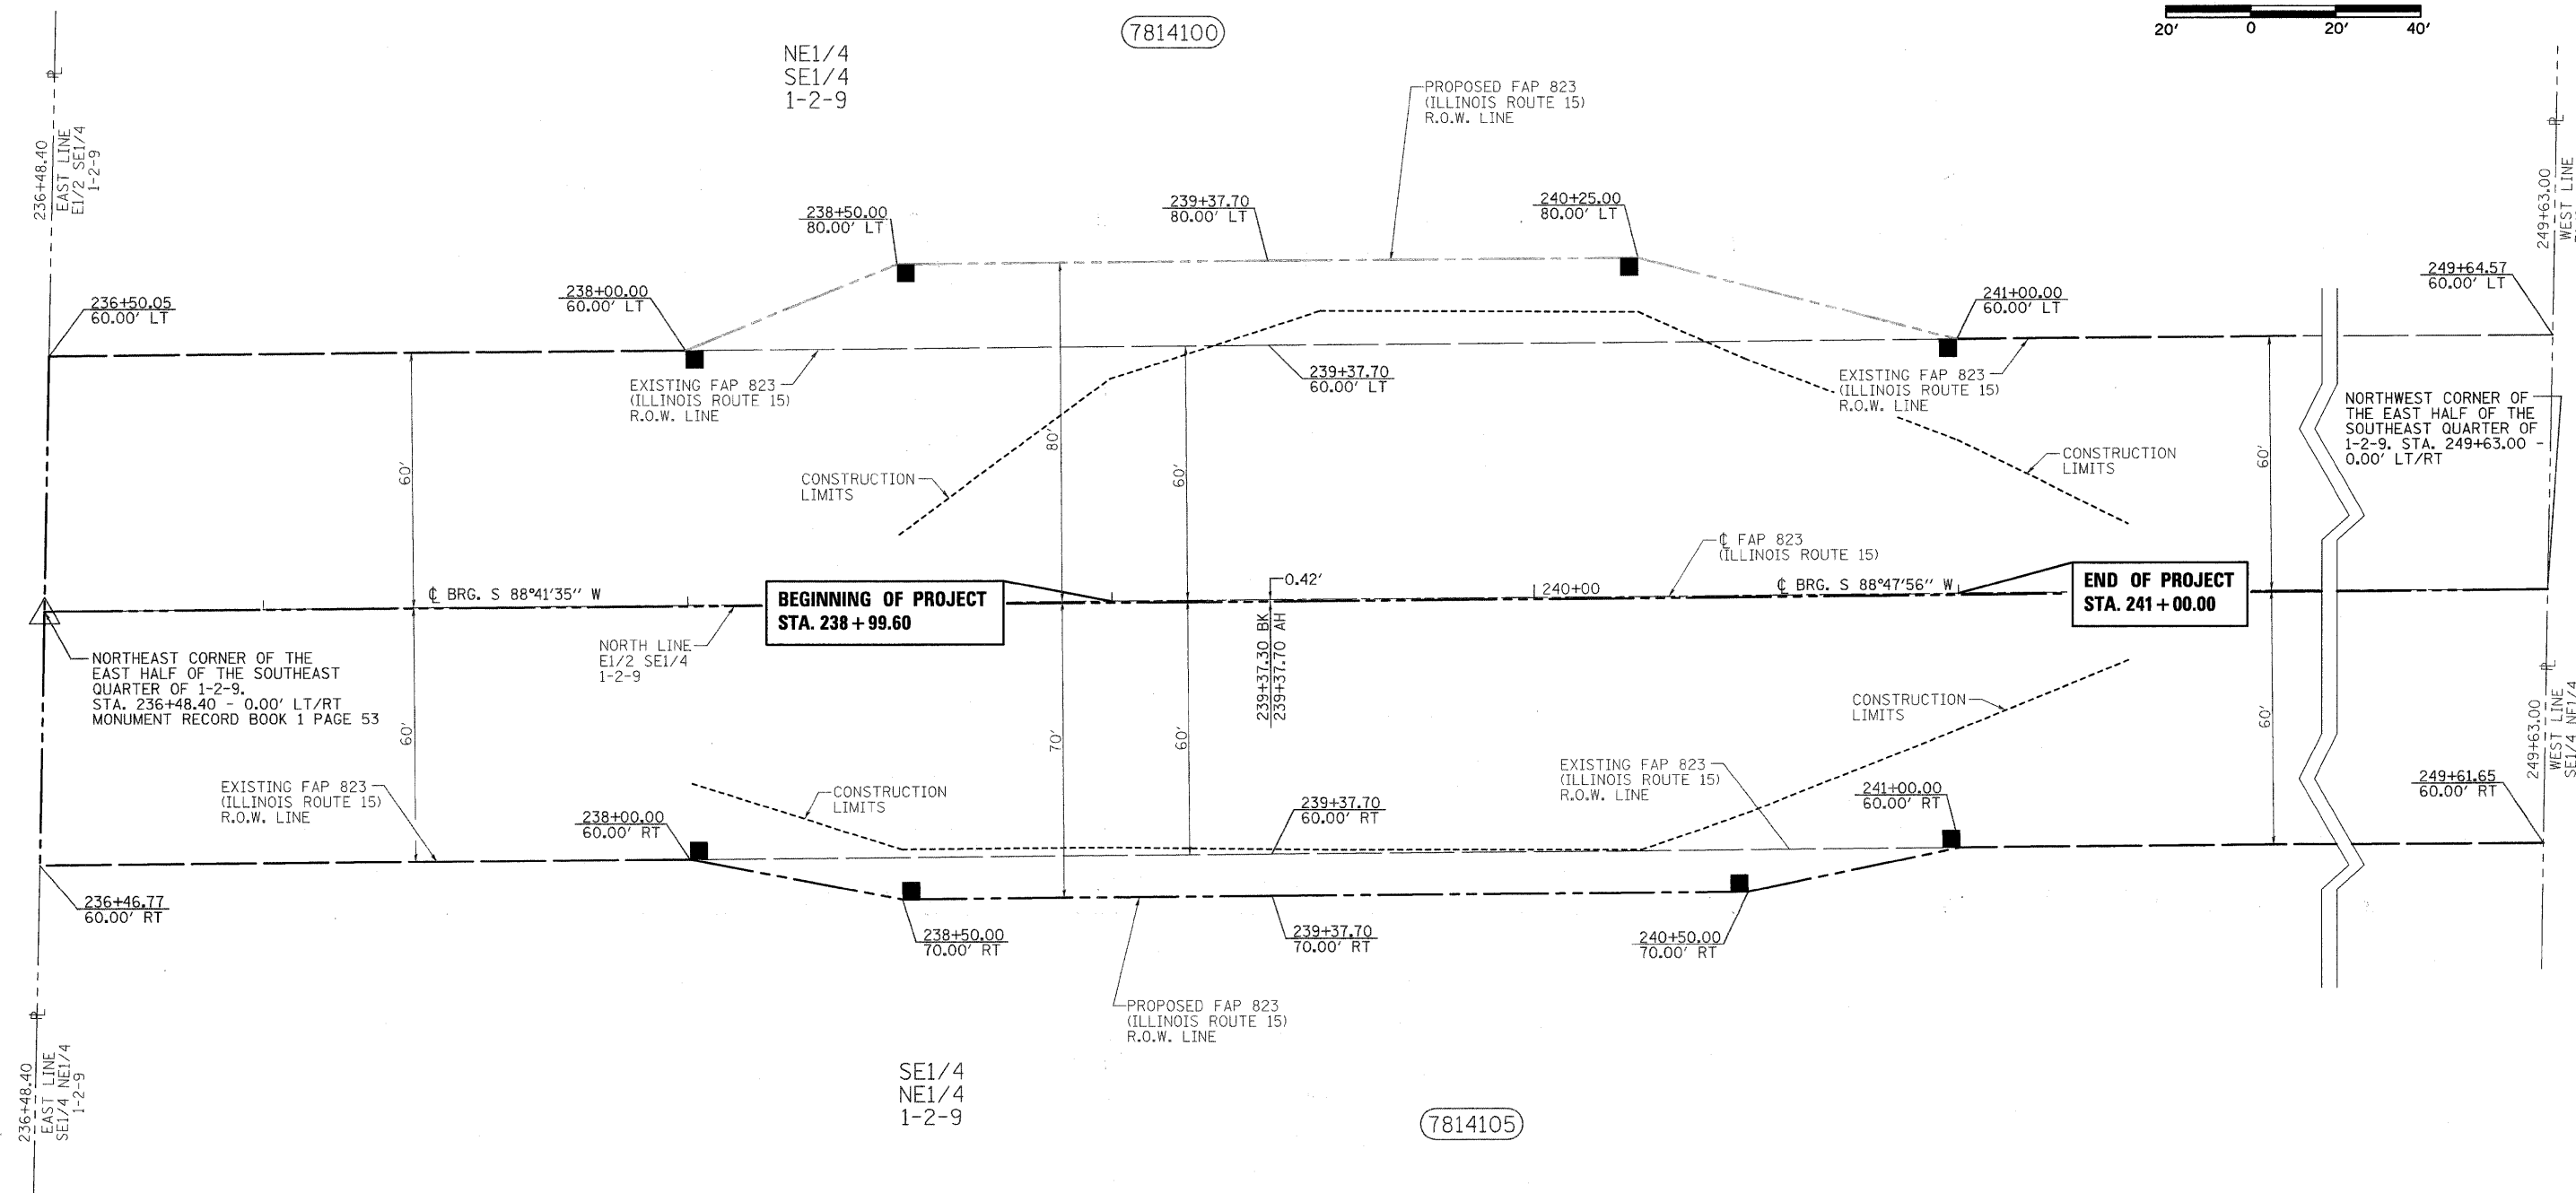

T.2S.-R.9E., 3RD P.M., LEECH TWP.

PARCEL	OWNER	AREA TAKEN		TEMPORARY EASEMENT	REM. AREA	INST	RECORDED				EXCESS	
		ADD	EXIST.				MICRO FILM NO	DATE	BOOK	PAGE	AREA	SOLD
7814100	ALICE F. & ROSS A. HERING	0.109 AC.	1.816 AC.	-	77.816 AC.							
7814105	MARY K. & LARRY R. MICHELS	0.057 AC.	1.804 AC.	-	38.577 AC.							

NOTE: BEARINGS ARE REFERENCED TO THE ILLINOIS STATE PLANE COORDINATE SYSTEM EAST ZONE DATUM OF 1983.

△ - FOUND P.K. NAIL