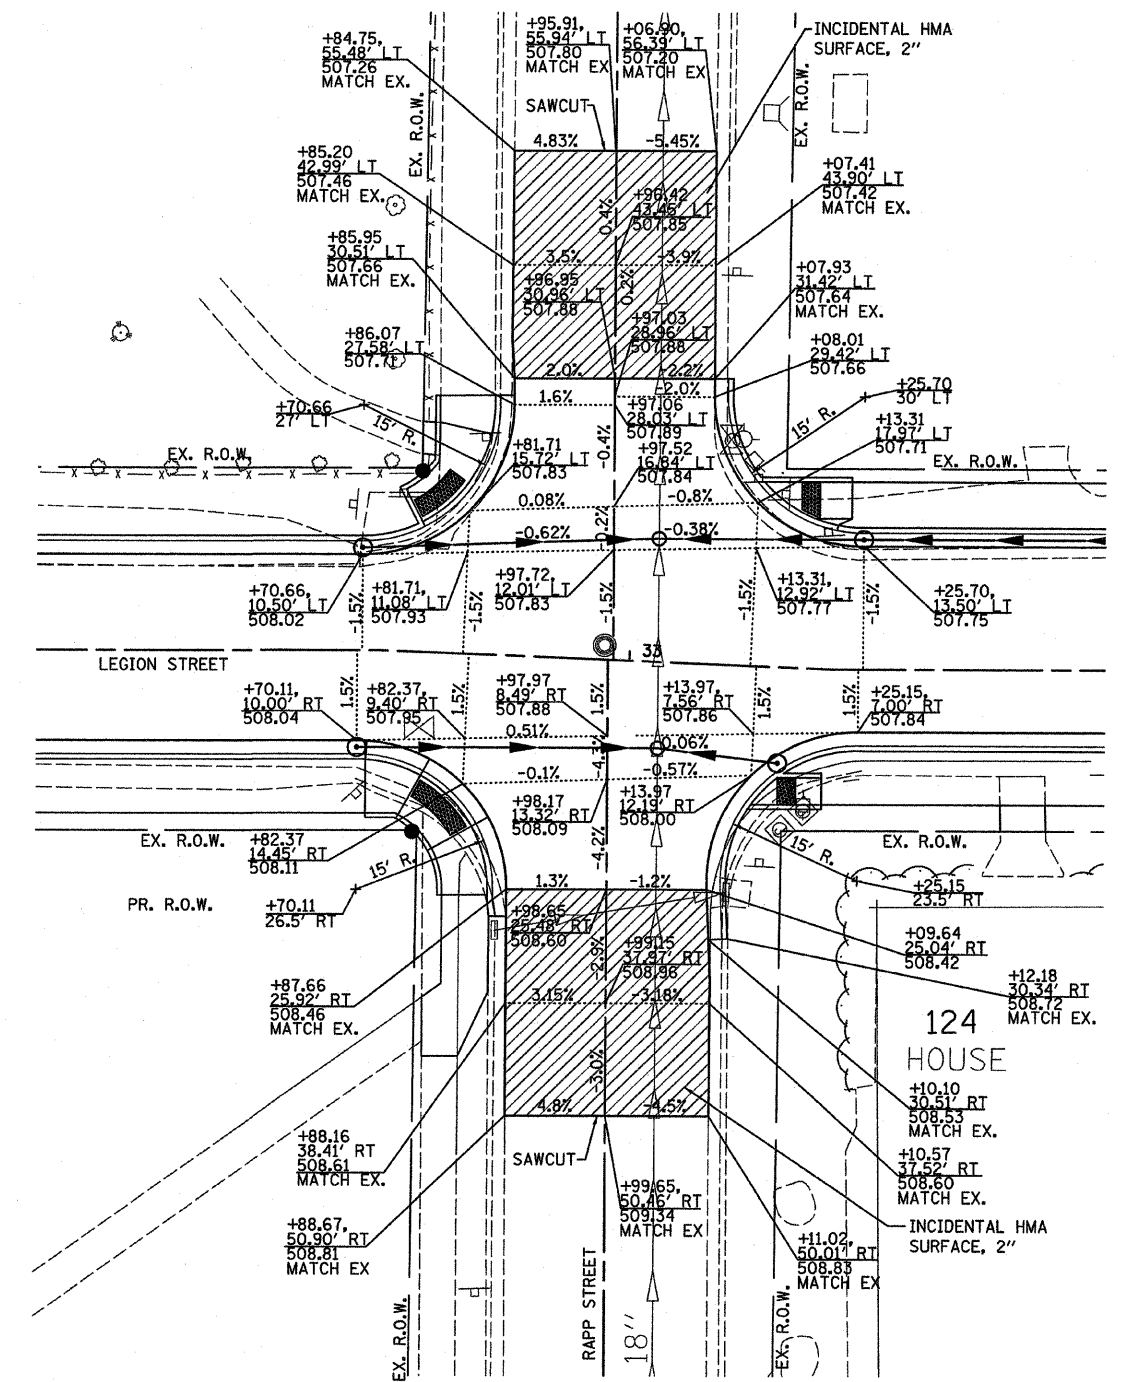

INTERSECTION LAYOUT
 PARALLEL PARKING ALONG LEGION STREET

PLOT DATE = 7/14/2008
 FILE NAME = #FILE#
 PLOT SCALE = #SCALE#
 USER NAME = #USER#

INTERSECTION LAYOUT
 RAPP STREET AND LEGION STREET