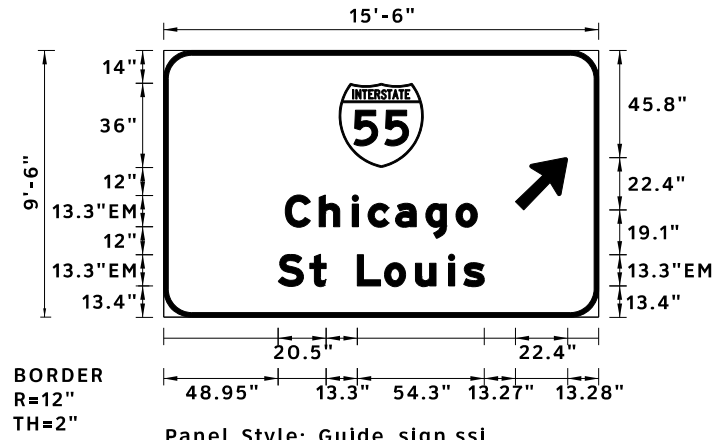

SIGN DETAIL

1:76

Panel Style: Guide_sign.ssi
Dimensions are in inches.tenths

Letter locations are panel edge to lower left corner

SIGN NUMBER	SB-TR-28, 57+03 LT
WIDTH x HGHT.	15'-6" x 9'-6"
BORDER WIDTH	2"
CORNER RADIUS	12"
MOUNTING	Overhead
BACKGROUND	TYPE: Reflective-ZZ COLOR: Green
LEGEND/BORDER	TYPE: Reflective-ZZ COLOR: WhiteWhite

SYMBOL	ROT	X	Y	WID	HT
M1_1	0	75	64	36	36
ARMED	45	150.4	45.8	18.3	29.3

LETTER POSITIONS (X)

							LENGTH	SERIES SIZE
C	h	i	c	a	g	o		EM 2000
51.9	66.5	80.6	87.4	99.1	112.1	125	82.1	13.310
S	t	L	o	u	i	s		EM 2000
48.9	62.5	82.8	94.4	107.6	121.7	128.3	88.1	13.310