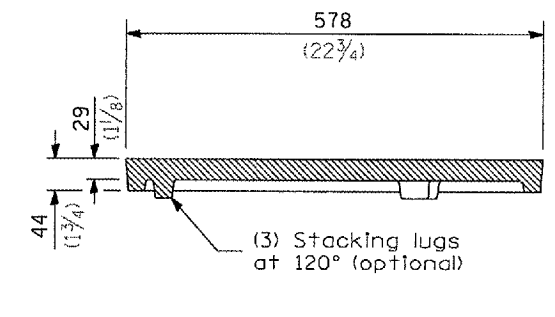

CAST FRAME

SECTION C-C

SECTION D-D

SECTION A-A
Gray Iron

SECTION B-B

CAST OPEN LID

CAST CLOSED LID
Gray Iron Lid

All dimensions are in millimeters (inches) unless otherwise shown.

<p>FRAME AND LIDS TYPE 1</p>
<p>STANDARD 604001-02</p>