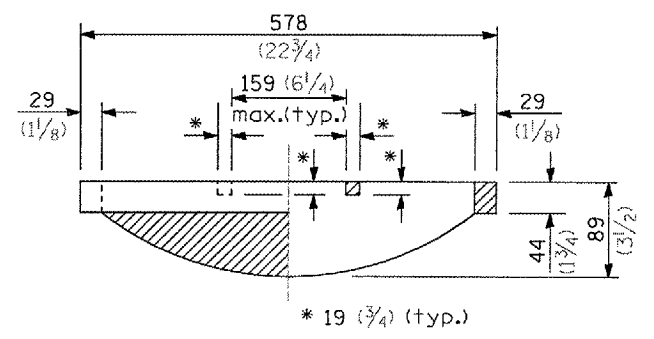

CAST FRAME

SECTION C-C

SECTION D-D

SECTION A-A
Gray Iron

SECTION B-B

CAST OPEN LID

CAST CLOSED LID
Gray Iron Lid

All dimensions are in millimeters (inches) unless otherwise shown.

<p>FRAME AND LIDS TYPE 1</p>
<p>STANDARD 604001-02</p>