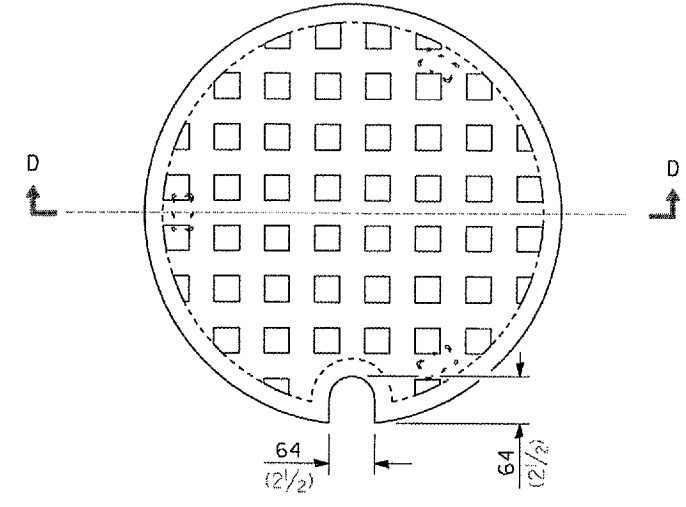

CAST FRAME

SECTION C-C

SECTION D-D

SECTION A-A
Gray Iron

SECTION B-B

CAST OPEN LID

CAST CLOSED LID
Gray Iron Lid

All dimensions are in millimeters (inches) unless otherwise shown.

<p>FRAME AND LIDS TYPE 1</p>
<p>STANDARD 604001-02</p>