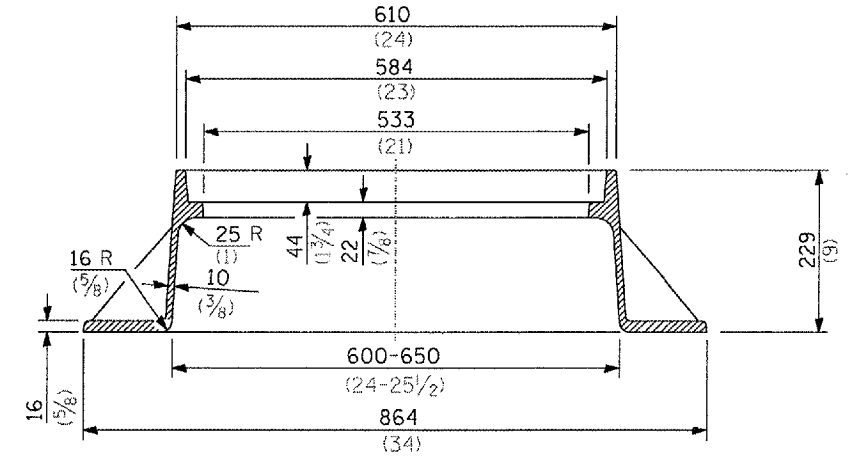

CAST FRAME

SECTION C-C

SECTION D-D

SECTION A-A
Gray Iron

SECTION B-B

CAST OPEN LID

CAST CLOSED LID
Gray Iron Lid

All dimensions are in millimeters (inches) unless otherwise shown.

<p>FRAME AND LIDS TYPE 1</p>
<p>STANDARD 604001-02</p>