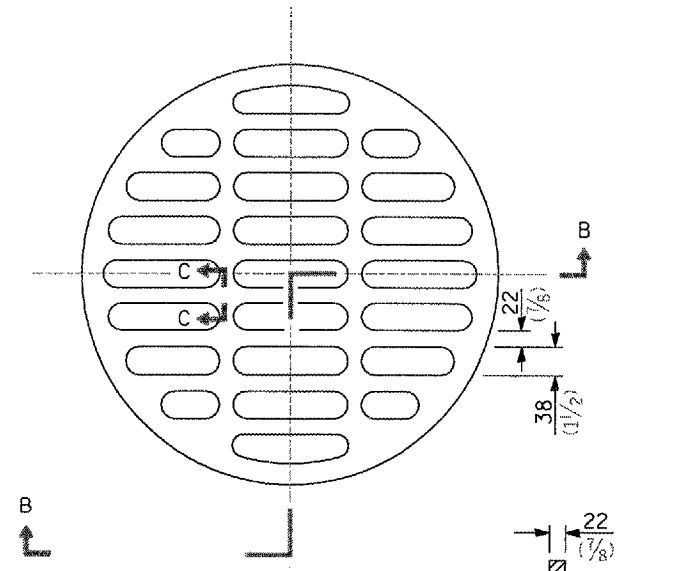

CAST FRAME

SECTION C-C

SECTION D-D

SECTION A-A
Gray Iron

SECTION B-B

CAST OPEN LID

CAST CLOSED LID
Gray Iron Lid

All dimensions are in millimeters (inches) unless otherwise shown.

<p>FRAME AND LIDS TYPE 1</p>
<p>STANDARD 604001-02</p>