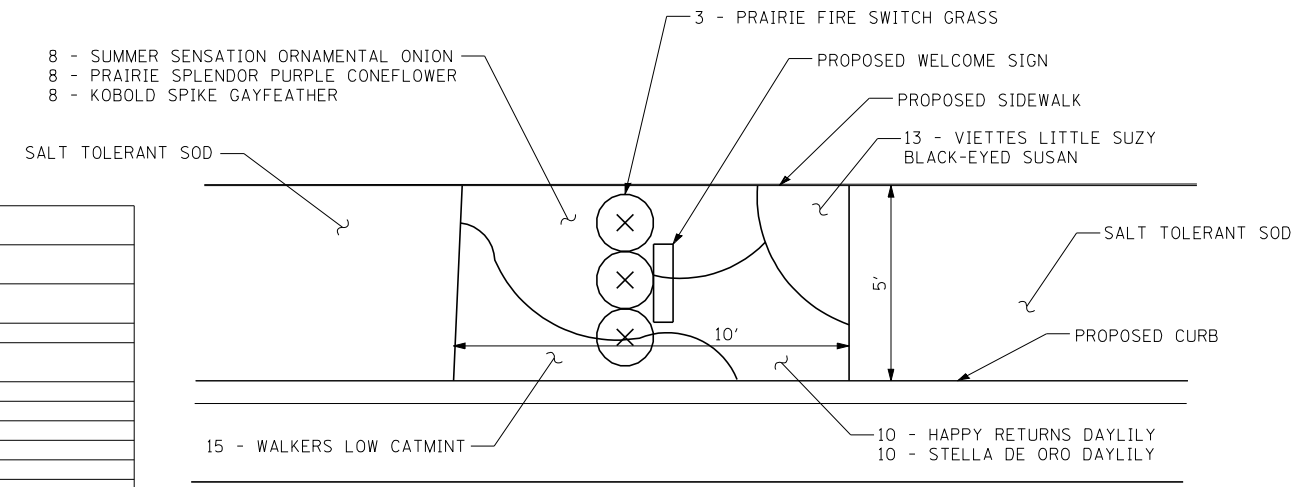

WELCOME SIGN PLANTING BED
NO SCALE

NOTE:
LOCATION TO BE COORDINATED WITH THE VILLAGE OF POSEN.

TYLIN INTERNATIONAL

USER NAME =	DESIGNED -	REVISED -
PLOT SCALE =	DRAWN -	REVISED -
PLOT DATE =	CHECKED -	REVISED -
	DATE - 5/23/2012	REVISED -

STATE OF ILLINOIS
DEPARTMENT OF TRANSPORTATION

147TH STREET PROJECT
LANDSCAPE PLANS
PLANTING BEDS DETAIL 4

SCALE: SHEET NO. 4 OF 10 SHEETS STA. TO STA.

F.A.I. RTE.	SECTION	COUNTY	TOTAL SHEETS	SHEET NO.
XX	(0405-1 & 0506-2) R-1	COOK	577	337B
FED. ROAD DIST. NO.			ILLINOIS FED. AID PROJECT	
			CONTRACT NO. 60M57