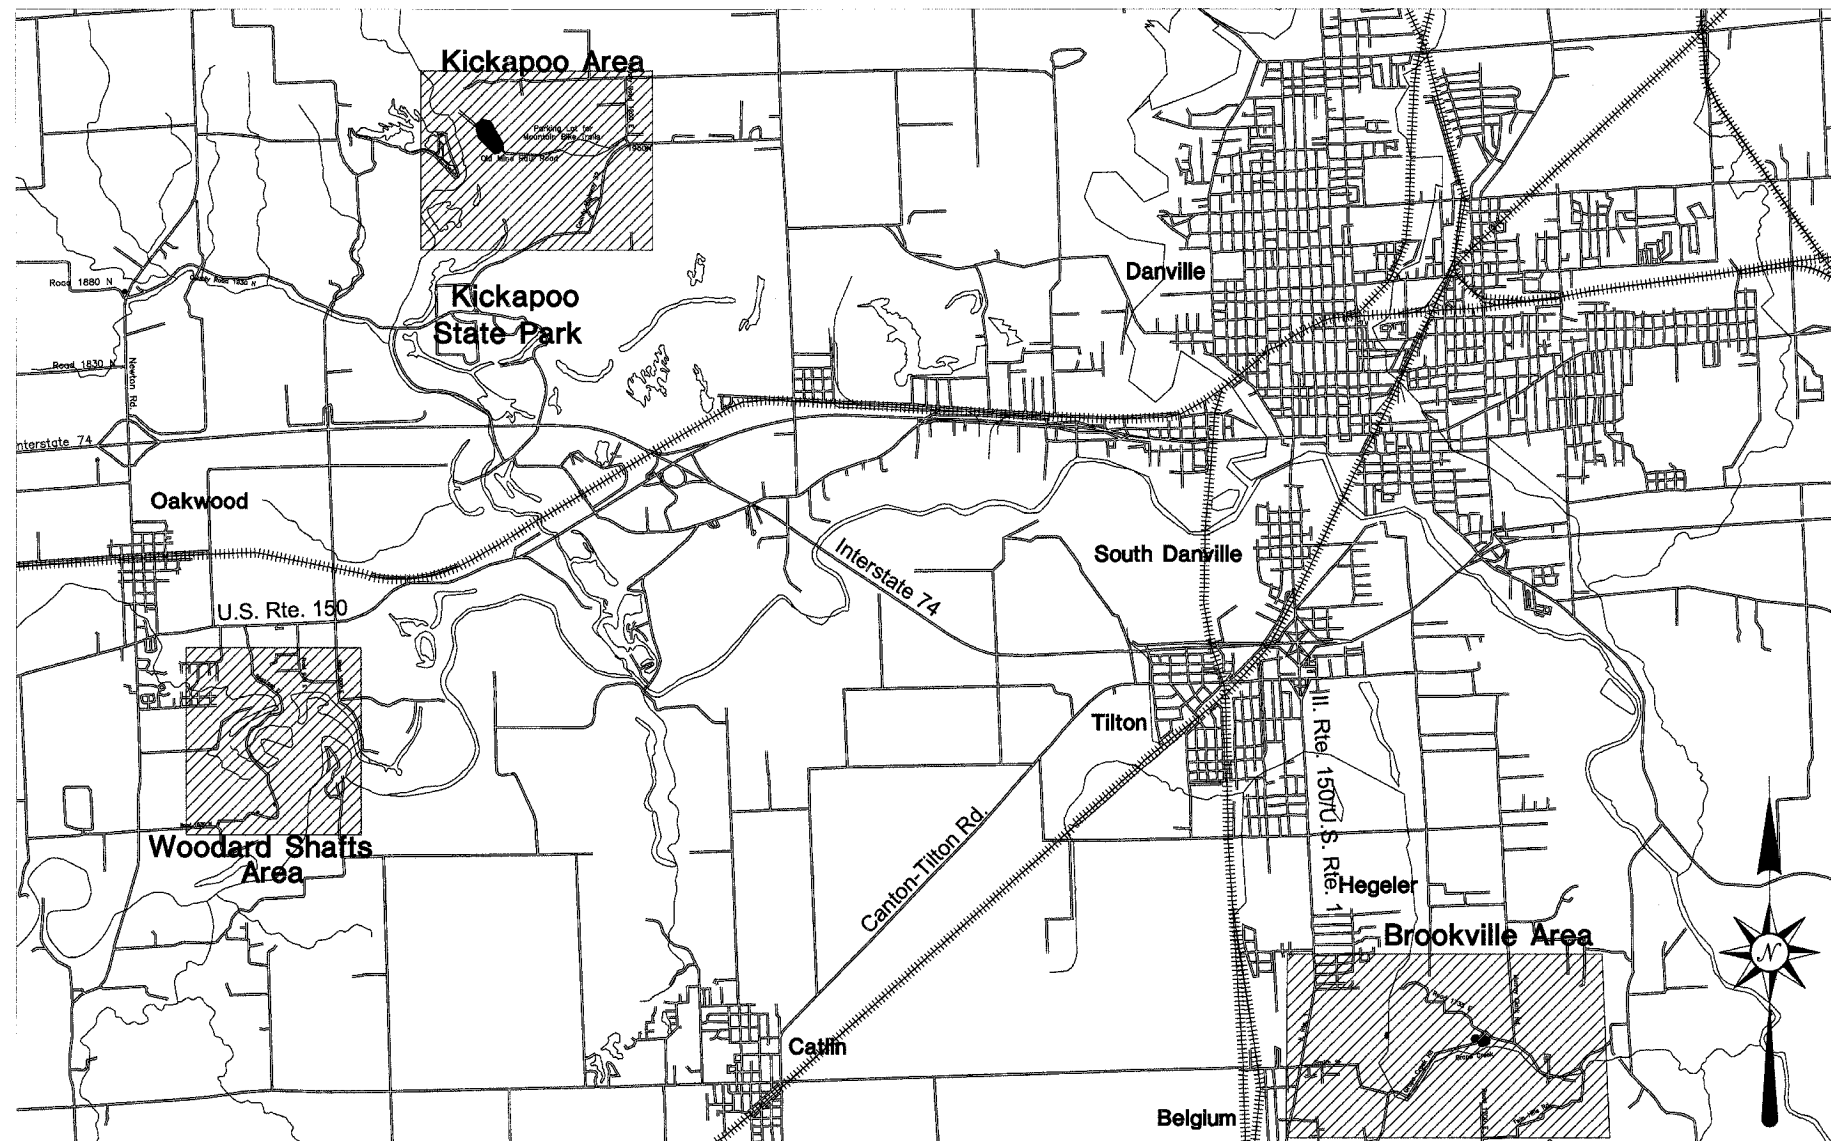

Pollywog Area

Location Map

Kickapoo Area

Location for Pre-Bid Meeting

Brookville Area

State of Illinois
Department of Natural Resources

Vermilion County Mine Group
Reclamation Project
AML-GVeE-0507
Vermilion County

Drawn By: T.M. Date: 6/28/06
Checked By:

Location Maps
Sheet
2 of 19