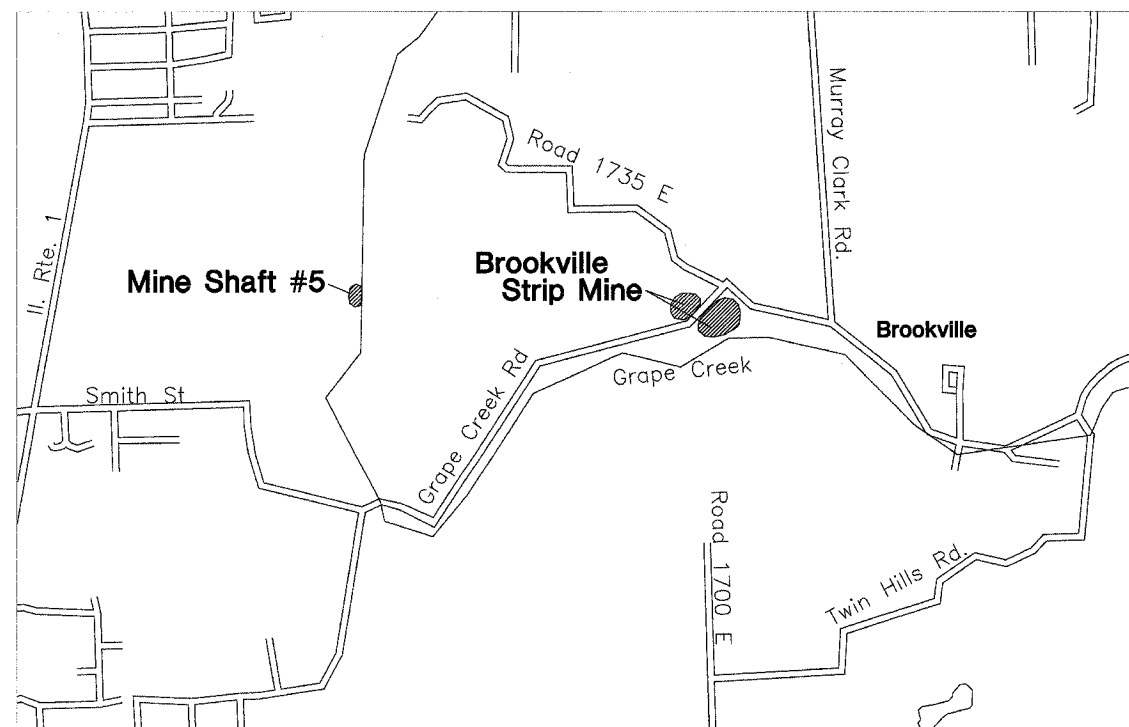

Pollywog Area

Location Map

Kickapoo Area

Location for Pre-Bid Meeting

Brookville Area

State of Illinois
Department of Natural Resources

Vermilion County Mine Group
Reclamation Project
AML-GVeE-0507
Vermilion County

Drawn By: T.M. Date: 6/28/06
Checked By:

Location Maps
Sheet
2 of 19