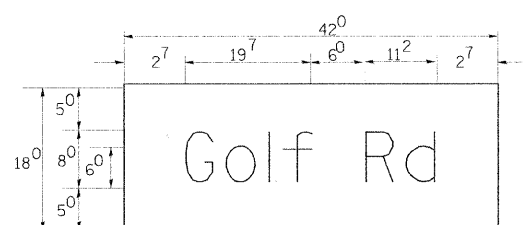

PANEL SIGN DESIGN TYPE 1

\_\_\_ Sq. M. each  
 8.25 Sq. Ft. each  
 \_\_\_ 4 Required  
 Design Series D

\_\_\_ Sq. M. each  
 6.75 Sq. Ft. each  
 \_\_\_ 2 Required  
 Design Series D

\_\_\_ Sq. M. each  
 5.25 Sq. Ft. each  
 \_\_\_ 2 Required  
 Design Series D

NOTE: SIGN DIMENSIONS ARE IN ENGLISH UNITS

GENERAL NOTES

- WHERE MAST ARM MOUNTED STREET NAME SIGNS ARE SPECIFIED, THE MAST ARM ASSEMBLY AND POLES SHALL BE DESIGNED TO SUPPORT THE LOADINGS CALLED FOR ON STANDARDS 834001, 834006 AND 834011, AS APPLICABLE, PLUS TWO (2) SIGN PANELS 2'-6" x 6'-0" MOUNTED AS SHOWN. THE DESIGN SHALL BE IN ACCORDANCE WITH THE REQUIREMENTS OF THE CURRENT "STANDARD SPECIFICATIONS FOR STRUCTURAL SUPPORTS FOR HIGHWAY SIGNS, LUMINAIRES, AND TRAFFIC SIGNALS" AS PUBLISHED BY THE AMERICAN ASSOCIATION OF STATE HIGHWAY AND TRANSPORTATION OFFICIALS FOR 80 M.P.H. WIND VELOCITY.
- ALL SIGNS SHALL HAVE A WHITE REFLECTORIZED LEGEND AND BORDER ON A GREEN REFLECTORIZED BACKGROUND, TYPE A SHEETING.
- THE SIGN LENGTH SHOULD BE INCREASED IN 6-INCH INCREMENTS, BUT THE OVERALL LENGTH SHOULD NOT EXCEED 6'-0".
- ALL BORDERS SHALL BE 3/4" WIDE AND CORNER RADIUS SHALL BE 2-1/4".
- SIGNFIX ALUMINUM CHANNEL FRAMING SYSTEM SHALL BE USED FOR ALL SIGNS ATTACHED TO SIGNAL POLES AND POSTS. LOCAL SUPPLIERS OF THE SIGNFIX ALUMINUM CHANNEL FRAMING SYSTEM ARE:
  - \* A.K.T. CORPORATION
  - \* AMERICAN FABRICATION CO.
  - \* SCHAUMBURG, IL
  - \* CHICAGO HEIGHTS, IL
  - \* TUCKER COMPANY, INC.
  - \* WESTERN TRAFFIC CONTROL INC.
  - \* WAUWATOSA, WI
  - \* CICERO, IL

PARTS LISTING:  
 SIGN CHANNEL PART #HPN053 (MED. CHANNEL)  
 SIGN SCREWS 1/4" x 14 x 1" H.W.H. #3  
 BRACKETS SELF TAPPING WITH NEOPRENE WASHER  
 PART #HPN034 (UNIVERSAL)  
 CHANNEL CLAMPS WITH STAINLESS STEEL STRAPPING