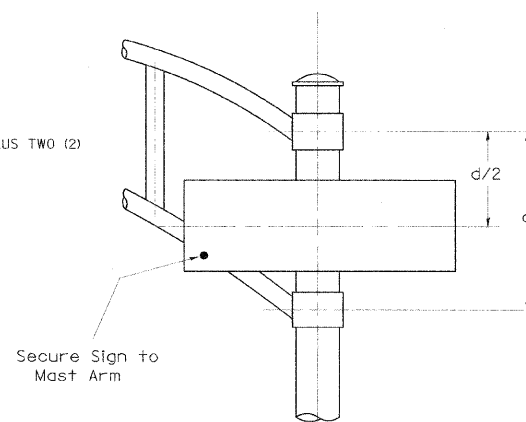

DUAL ARM

SIGNFIX ALUMINUM CHANNEL FRAMING SYSTEM
Shall be used. See Note #5.

Upper Case To Lower Case
Spacing Chart 8-6 Inch Series "C & D"

EXAMPLE, 2 DENOTES 3/8"

FIRST LETTER	SECOND LETTER															
	a c d e		b h i k l		f w		j		s t		v y		x		z	
	g o q	m n p r u														
SERIES	C	D	C	D	C	D	C	D	C	D	C	D	C	D	C	D
A W X	1²	1⁴	1⁴	1⁵	1²	1⁴	0⁶	1⁰	1¹	1⁴	0⁶	1⁰	1¹	1²	1²	1⁴
B	1⁴	1⁵	2⁰	2¹	1⁴	1⁵	1¹	1²	1⁴	1⁵	1²	1⁴	1²	1⁴	1⁶	1⁷
C E G	1⁴	1⁵	2⁰	2¹	1²	1⁴	0⁶	1⁰	1²	1⁴	1²	1⁴	1⁴	1⁵	1⁴	1⁵
D O Q R	1⁴	1⁵	2⁰	2¹	1⁴	1⁵	0⁶	1⁰	1²	1⁴	1²	1⁴	1⁴	1⁵	1⁴	1⁵
F	0⁵	0⁶	1⁴	1⁵	0⁶	1⁰	0⁵	0⁶	0⁶	1⁰	0⁶	1⁰	0⁶	1⁰	1¹	1²
H I M N	2⁰	2¹	2²	2⁴	2⁰	2¹	1⁴	1⁵	1⁶	1⁷	1⁶	1⁷	2⁰	2¹	2⁰	2¹
J U	2⁰	2¹	2⁰	2¹	1⁶	1⁷	1⁴	1⁵	1⁶	1⁷	1⁶	1⁷	1⁶	1⁷	2⁰	2¹
K L	1¹	1²	1⁶	1⁷	1¹	1²	0⁵	0⁶	1¹	1²	1¹	1²	1¹	1²	1²	1⁴
P	1²	1⁴	1⁴	1⁵	1²	1⁴	0⁵	0⁶	1¹	1²	1¹	1²	1²	1⁴	1²	1⁴
S	1²	1⁴	1⁶	1⁷	1²	1⁴	0⁶	1⁰	1²	1⁴	1²	1⁴	1²	1⁴	1²	1⁴
T	1¹	1²	1⁶	1⁷	0⁶	1⁰	0⁶	1⁰	1¹	1²	1¹	1²	1¹	1²	1²	1⁴
V	0⁶	1⁰	1⁴	1⁵	1¹	1²	0⁶	1⁰	1²	1⁴	1²	1⁴	1²	1⁴	1²	1⁴
Y	0⁵	0⁶	1⁴	1⁵	0⁶	1⁰	0⁵	0⁶	0⁵	0⁷	0⁵	0⁶	0⁶	1⁰	1¹	1²
Z	1⁶	1⁷	2²	2⁴	1⁶	1⁷	1²	1⁴	1⁶	1⁷	1⁶	1⁷	1⁶	1⁷	2⁰	2¹

Lower Case To Lower Case
Spacing Chart 6 Inch Series "C & D"

FIRST LETTER	SECOND LETTER															
	a c d e		b h i k l		f w		j		s t		v y		x		z	
	g o q	m n p r u														
SERIES	C	D	C	D	C	D	C	D	C	D	C	D	C	D	C	D
a d h g i j	1⁶	1⁷	2²	2⁴	1⁶	1⁷	1²	1⁴	1⁴	1⁵	1⁴	1⁵	1⁶	1⁷	1⁶	1⁷
l m n q u																
b f k o p s	1²	1⁴	1⁶	1⁷	1¹	1²	0⁵	0⁶	1¹	1²	1¹	1²	1²	1⁴	1²	1⁴
c e	1²	1⁴	1⁶	1⁷	1²	1⁴	0⁶	1⁰	1²	1⁴	1²	1⁴	1²	1⁴	1²	1⁴
r	0⁶	1⁰	1²	1⁴	0⁶	1⁰	0³	0³	0⁵	0⁶	0⁵	0⁶	0⁶	1⁰	0⁶	1⁰
t z	1²	1⁴	1⁶	1⁷	1²	1⁴	0⁶	1⁰	1¹	1²	1¹	1²	1²	1⁴	1²	1⁴
v y	1¹	1²	1⁴	1⁵	1¹	1²	0⁵	0⁶	0⁶	1⁰	0⁶	1⁰	1¹	1²	1¹	1²
w	1¹	1²	1⁴	1⁵	1¹	1²	0⁵	0⁶	1¹	1²	1¹	1²	1¹	1²	1²	1⁴
x	1²	1⁴	1⁶	1⁷	1¹	1²	0⁵	0⁶	1¹	1²	1¹	1²	1¹	1²	1²	1⁴

Number To Number
Spacing Chart 8 Inch Series "C & D"

FIRST NUMBER	SECOND NUMBER																				
	0		1		2		3		4		5		6		7		8		9		
SERIES	C	D	C	D	C	D	C	D	C	D	C	D	C	D	C	D	C	D	C	D	
0 9	1⁶	1⁷	1⁶	1⁷	1⁴	1⁵	1²	1⁴	1⁴	1⁵	1⁴	1⁵	1⁶	1⁷	1²	1⁴	1⁶	1⁷	1⁶	1⁷	
1	2⁰	2¹	2⁰	2¹	2⁰	2¹	1⁶	1⁷	1⁴	1⁵	2⁰	2¹	2⁰	2¹	1⁴	1⁵	2⁰	2¹	2⁰	2¹	
2 3 4	1⁴	1⁵	1⁴	1⁵	1⁴	1⁵	1²	1⁴	1⁴	1⁵	1⁴	1⁵	1¹	1²	1⁶	1⁷	1⁴	1⁵	1⁴	1⁵	
5	1⁴	1⁵	1⁴	1⁵	1⁴	1⁵	1¹	1²	1¹	1²	1⁴	1⁵	1⁴	1⁵	1¹	1²	1⁴	1⁵	1⁴	1⁵	
6	1⁶	1⁷	1⁴	1⁵	1⁴	1⁵	1²	1⁵	1²	1⁴	1⁴	1⁵	1⁴	1⁵	1¹	1²	1⁴	1⁵	1⁴	1⁵	
7	1²	1⁴	1²	1⁴	1⁴	1⁵	1²	1⁵	0⁵	0⁶	1²	1⁴	1⁴	1⁵	1¹	1²	1⁴	1⁵	1²	1⁴	
8	1⁶	1⁷	1⁶	1⁷	1⁴	1⁵	1²	1⁵	1²	1⁴	1⁴	1⁵	1⁶	1⁷	1²	1⁴	1⁶	1⁷	1⁴	1⁵	

LETTERS	UPPER AND LOWER CASE LETTER WIDTHS						
	6 INCH UPPER CASE LETTERS		8 INCH UPPER CASE LETTERS		6 INCH LOWER CASE LETTERS		
	SERIES		SERIES		SERIES		
	C	D	C	D	C	D	
A	3⁶	5⁰	5⁰	6⁵	a	3⁵	4²
B	3²	4⁰	4³	5³	b	3⁵	4²
C	3²	4⁰	4³	5³	c	3⁵	4¹
D	3²	4⁰	4³	5³	d	3⁵	4²
E	3⁰	3⁵	4⁰	4⁷	e	3⁵	4²
F	3⁰	3⁵	4⁰	4⁷	f	2³	2⁶
G	3²	4⁰	4³	5³	g	3⁵	4²
H	3²	4⁰	4³	5³	h	3⁵	4²
I	0⁷	0⁷	1¹	1²	i	1¹	1¹
J	3⁰	3⁶	4⁰	5⁰	j	2⁰	2²
K	3²	4¹	4³	5⁴	k	3⁵	4²
L	3⁰	3⁵	4⁰	4⁷	l	1¹	1¹
M	3⁷	4⁵	5¹	6¹	m	6⁰	7⁰
N	3²	4⁰	4³	5³	n	3⁵	4²
O	3⁴	4²	4⁵	5⁵	o	3⁶	4³
P	3²	4⁰	4³	5³	p	3⁵	4²
Q	3⁴	4²	4⁵	5⁵	q	3⁵	4²
R	3²	4⁰	4³	5³	r	2⁶	3²
S	3²	4⁰	4³	5³	s	3⁶	4²
T	3⁰	3⁵	4⁰	4⁷	t	2⁷	3²
U	3²	4⁰	4³	5³	u	3⁵	4²
V	3⁵	4⁴	4⁷	6⁰	v	4²	4⁷
W	4⁴	5²