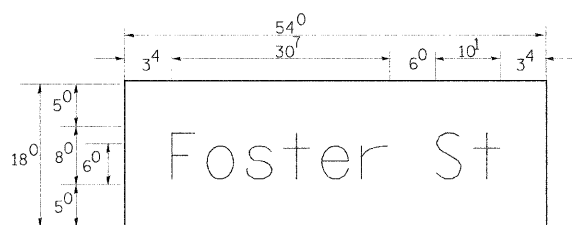

PANEL SIGN DESIGN TYPE 1

\_\_\_ Sq. M. each  
 8.25 Sq. Ft. each  
 \_\_\_ 4 Required  
 Design Series D

\_\_\_ Sq. M. each  
 6.75 Sq. Ft. each  
 \_\_\_ 2 Required  
 Design Series D

\_\_\_ Sq. M. each  
 5.25 Sq. Ft. each  
 \_\_\_ 2 Required  
 Design Series D

NOTE: SIGN DIMENSIONS ARE IN ENGLISH UNITS

GENERAL NOTES

- WHERE MAST ARM MOUNTED STREET NAME SIGNS ARE SPECIFIED, THE MAST ARM ASSEMBLY AND POLES SHALL BE DESIGNED TO SUPPORT THE LOADINGS CALLED FOR ON STANDARDS 834001, 834006 AND 834011, AS APPLICABLE, PLUS TWO (2) SIGN PANELS 2'-6" x 6'-0" MOUNTED AS SHOWN. THE DESIGN SHALL BE IN ACCORDANCE WITH THE REQUIREMENTS OF THE CURRENT "STANDARD SPECIFICATIONS FOR STRUCTURAL SUPPORTS FOR HIGHWAY SIGNS, LUMINAIRES, AND TRAFFIC SIGNALS" AS PUBLISHED BY THE AMERICAN ASSOCIATION OF STATE HIGHWAY AND TRANSPORTATION OFFICIALS FOR 80 M.P.H. WIND VELOCITY.
- ALL SIGNS SHALL HAVE A WHITE REFLECTORIZED LEGEND AND BORDER ON A GREEN REFLECTORIZED BACKGROUND, TYPE A SHEETING.
- THE SIGN LENGTH SHOULD BE INCREASED IN 6-INCH INCREMENTS, BUT THE OVERALL LENGTH SHOULD NOT EXCEED 6'-0".
- ALL BORDERS SHALL BE 3/4" WIDE AND CORNER RADIUS SHALL BE 2-1/4".
- SIGNFIX ALUMINUM CHANNEL FRAMING SYSTEM SHALL BE USED FOR ALL SIGNS ATTACHED TO SIGNAL POLES AND POSTS. LOCAL SUPPLIERS OF THE SIGNFIX ALUMINUM CHANNEL FRAMING SYSTEM ARE:
  - \* A.K.T. CORPORATION
  - \* AMERICAN FABRICATION CO.
  - \* SCHAUMBURG, IL
  - \* CHICAGO HEIGHTS, IL
  - \* TUCKER COMPANY, INC.
  - \* WESTERN TRAFFIC CONTROL INC.
  - \* WAUWATOSA, WI
  - \* CICERO, IL

PARTS LISTING:  
 SIGN CHANNEL PART #HPN053 (MED. CHANNEL)  
 SIGN SCREWS 1/4" x 14 x 1" H.W.H. #3  
 BRACKETS SELF TAPPING WITH NEOPRENE WASHER  
 PART #HPN034 (UNIVERSAL)  
 CHANNEL CLAMPS WITH STAINLESS STEEL STRAPPING