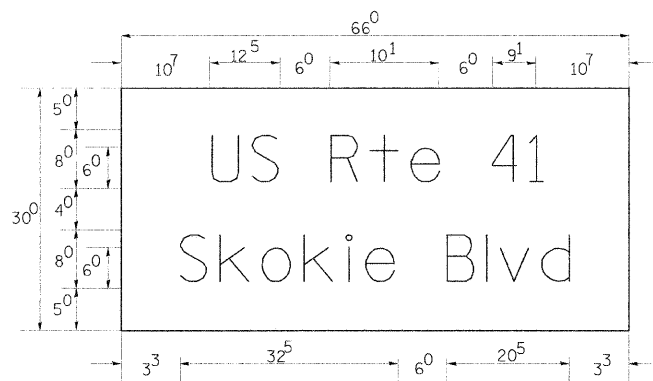

PANEL SIGN DESIGN TYPE 1

\_\_\_ Sq. M. each  
 8.25 Sq. Ft. each  
 \_\_\_ 4 Required  
 Design Series D

\_\_\_ Sq. M. each  
 6.75 Sq. Ft. each  
 \_\_\_ 2 Required  
 Design Series D

\_\_\_ Sq. M. each  
 5.25 Sq. Ft. each  
 \_\_\_ 2 Required  
 Design Series D

NOTE: SIGN DIMENSIONS ARE IN ENGLISH UNITS

GENERAL NOTES

- WHERE MAST ARM MOUNTED STREET NAME SIGNS ARE SPECIFIED, THE MAST ARM ASSEMBLY AND POLES SHALL BE DESIGNED TO SUPPORT THE LOADINGS CALLED FOR ON STANDARDS 834001, 834006 AND 834011, AS APPLICABLE, PLUS TWO (2) SIGN PANELS 2'-6" x 6'-0" MOUNTED AS SHOWN. THE DESIGN SHALL BE IN ACCORDANCE WITH THE REQUIREMENTS OF THE CURRENT "STANDARD SPECIFICATIONS FOR STRUCTURAL SUPPORTS FOR HIGHWAY SIGNS, LUMINAIRES, AND TRAFFIC SIGNALS" AS PUBLISHED BY THE AMERICAN ASSOCIATION OF STATE HIGHWAY AND TRANSPORTATION OFFICIALS FOR 80 M.P.H. WIND VELOCITY.
- ALL SIGNS SHALL HAVE A WHITE REFLECTORIZED LEGEND AND BORDER ON A GREEN REFLECTORIZED BACKGROUND, TYPE A SHEETING.
- THE SIGN LENGTH SHOULD BE INCREASED IN 6-INCH INCREMENTS, BUT THE OVERALL LENGTH SHOULD NOT EXCEED 6'-0".
- ALL BORDERS SHALL BE 3/4" WIDE AND CORNER RADIUS SHALL BE 2-1/4".
- SIGNFIX ALUMINUM CHANNEL FRAMING SYSTEM SHALL BE USED FOR ALL SIGNS ATTACHED TO SIGNAL POLES AND POSTS. LOCAL SUPPLIERS OF THE SIGNFIX ALUMINUM CHANNEL FRAMING SYSTEM ARE:
  - \* A.K.T. CORPORATION
  - \* AMERICAN FABRICATION CO.
  - \* SCHAUMBURG, IL
  - \* CHICAGO HEIGHTS, IL
  - \* TUCKER COMPANY, INC.
  - \* WESTERN TRAFFIC CONTROL INC.
  - \* WAUWATOSA, WI
  - \* CICERO, IL

PARTS LISTING:  
 SIGN CHANNEL PART #HPN053 (MED. CHANNEL)  
 SIGN SCREWS 1/4" x 14 x 1" H.W.H. #3  
 BRACKETS SELF TAPPING WITH NEOPRENE WASHER  
 PART #HPN034 (UNIVERSAL)  
 CHANNEL CLAMPS WITH STAINLESS STEEL STRAPPING