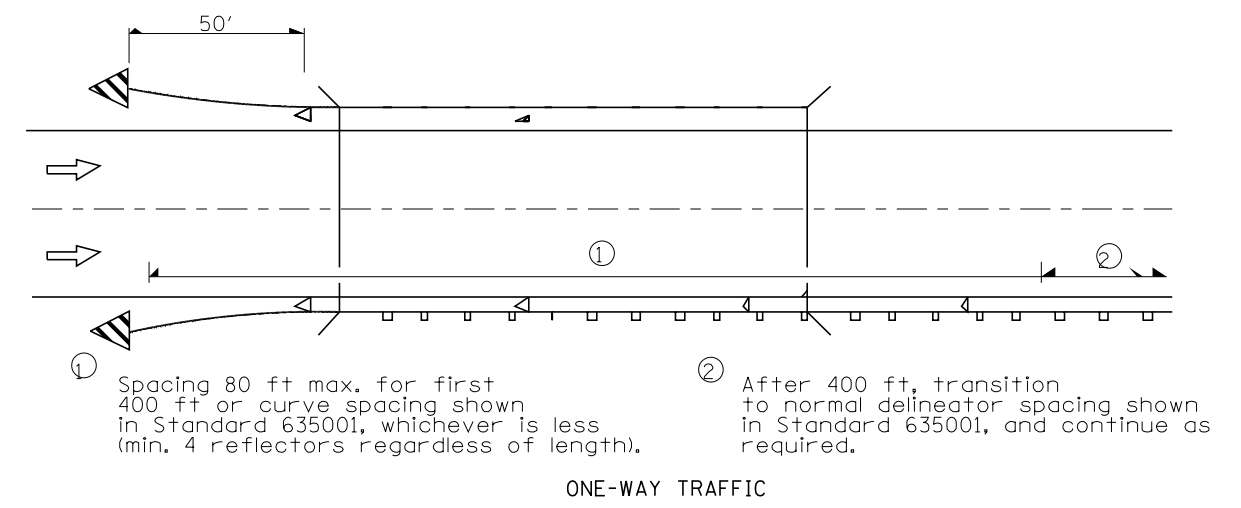

TERMINAL MARKER DETAILS
Color: Black / Yellow reflectorized

ALTERNATE

Post mount only with twisted or sloping terminal where sheeting cannot be applied directly to terminal.

GUARDRAIL / BARRIER WALL / BRIDGE RAIL REFLECTORS

SHEETING POSITION: CASE II