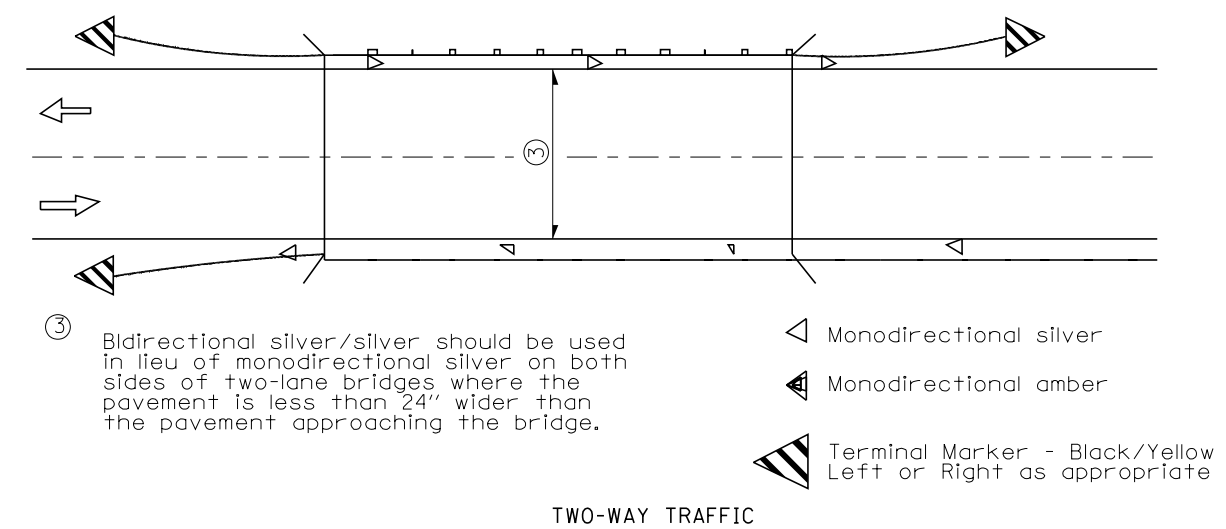

TERMINAL MARKER DETAILS
Color: Black / Yellow reflectorized

ALTERNATE

Post mount only with twisted or sloping terminal where sheeting cannot be applied directly to terminal.

GUARDRAIL / BARRIER WALL / BRIDGE RAIL REFLECTORS

SHEETING POSITION: CASE II