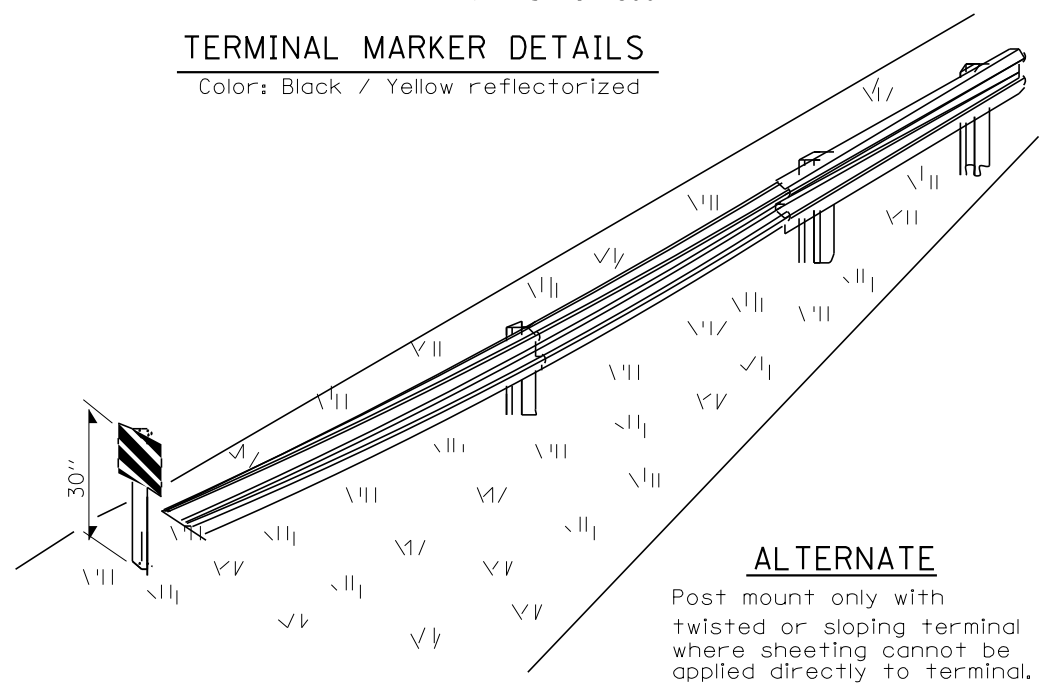

TERMINAL MARKER DETAILS
Color: Black / Yellow reflectorized

ALTERNATE

Post mount only with twisted or sloping terminal where sheeting cannot be applied directly to terminal.

GUARDRAIL / BARRIER WALL / BRIDGE RAIL REFLECTORS

SHEETING POSITION: CASE II