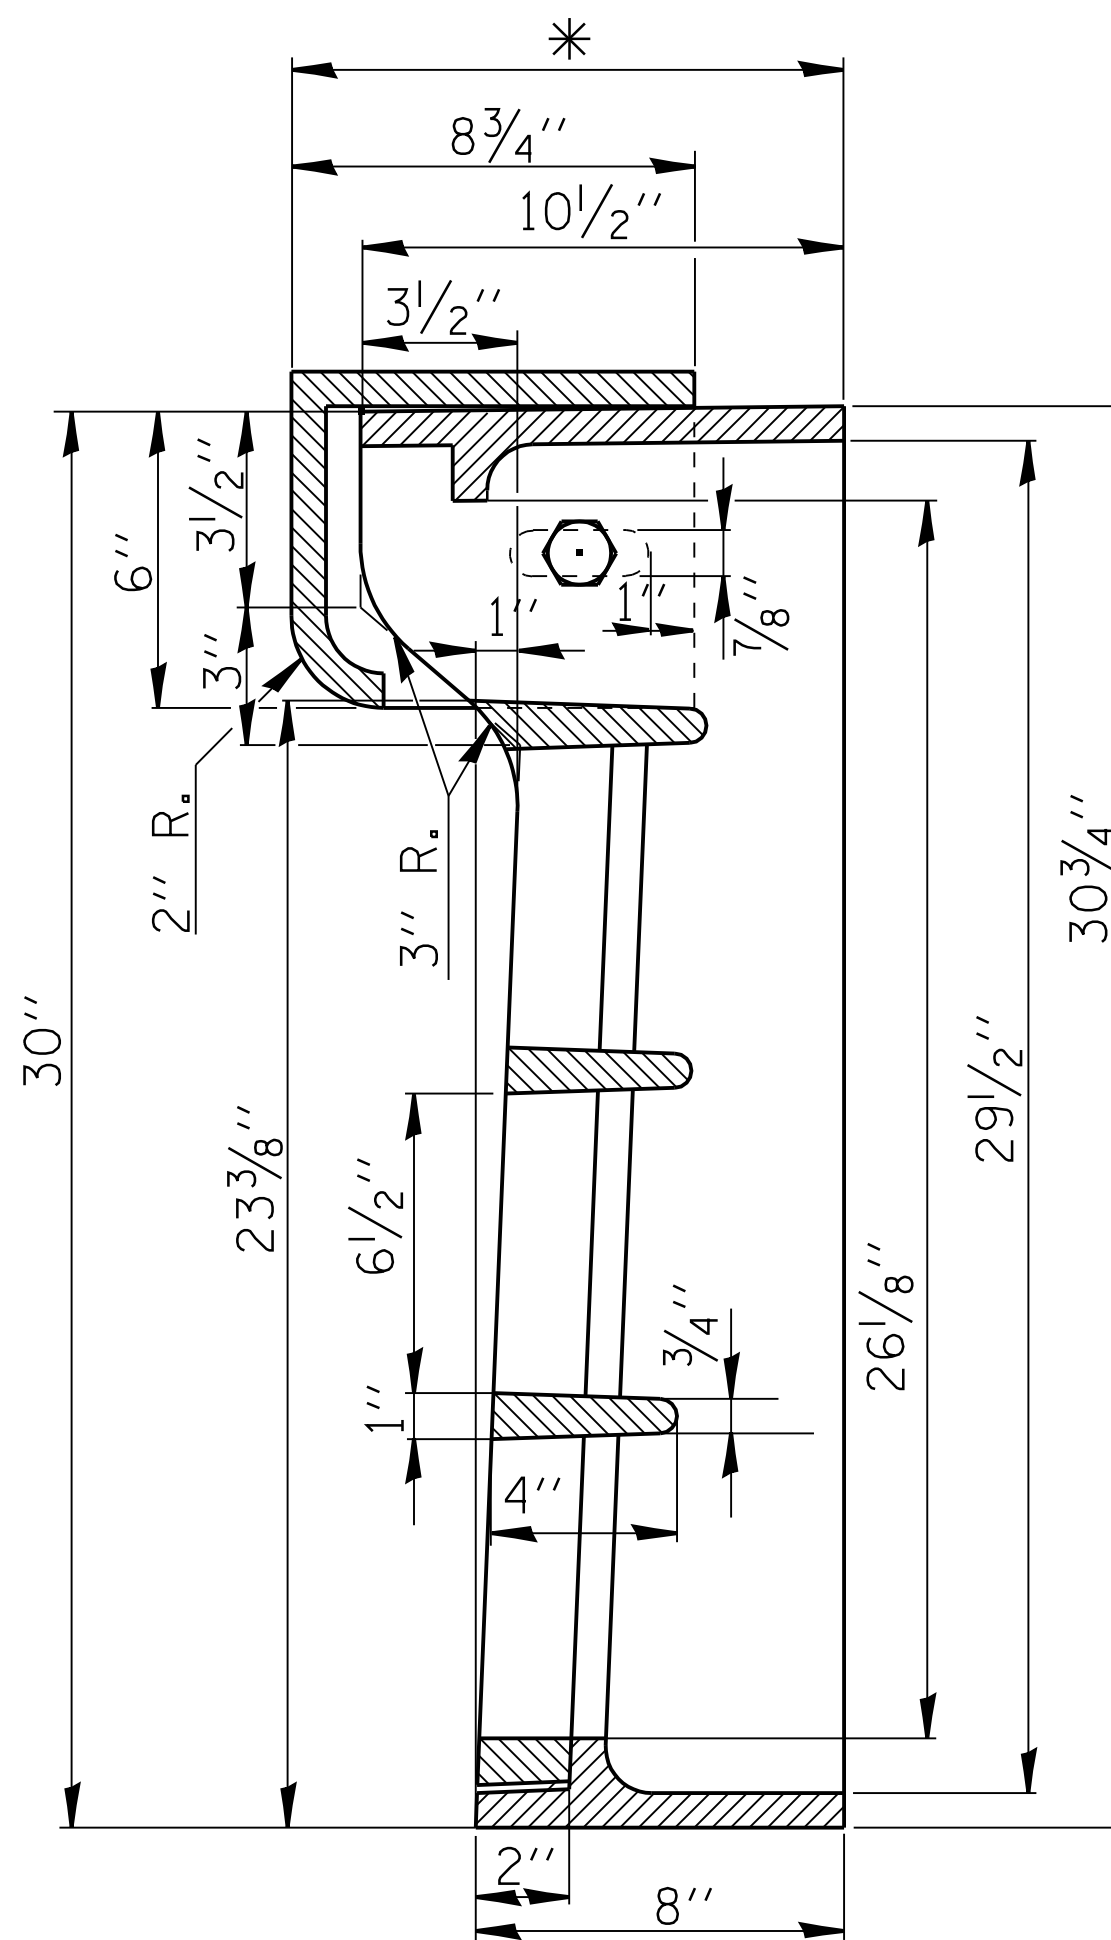

* CURB ADJUSTABLE 11 1/4" TO 13 1/4"

604-1

FRAME AND GRATE SPECIAL