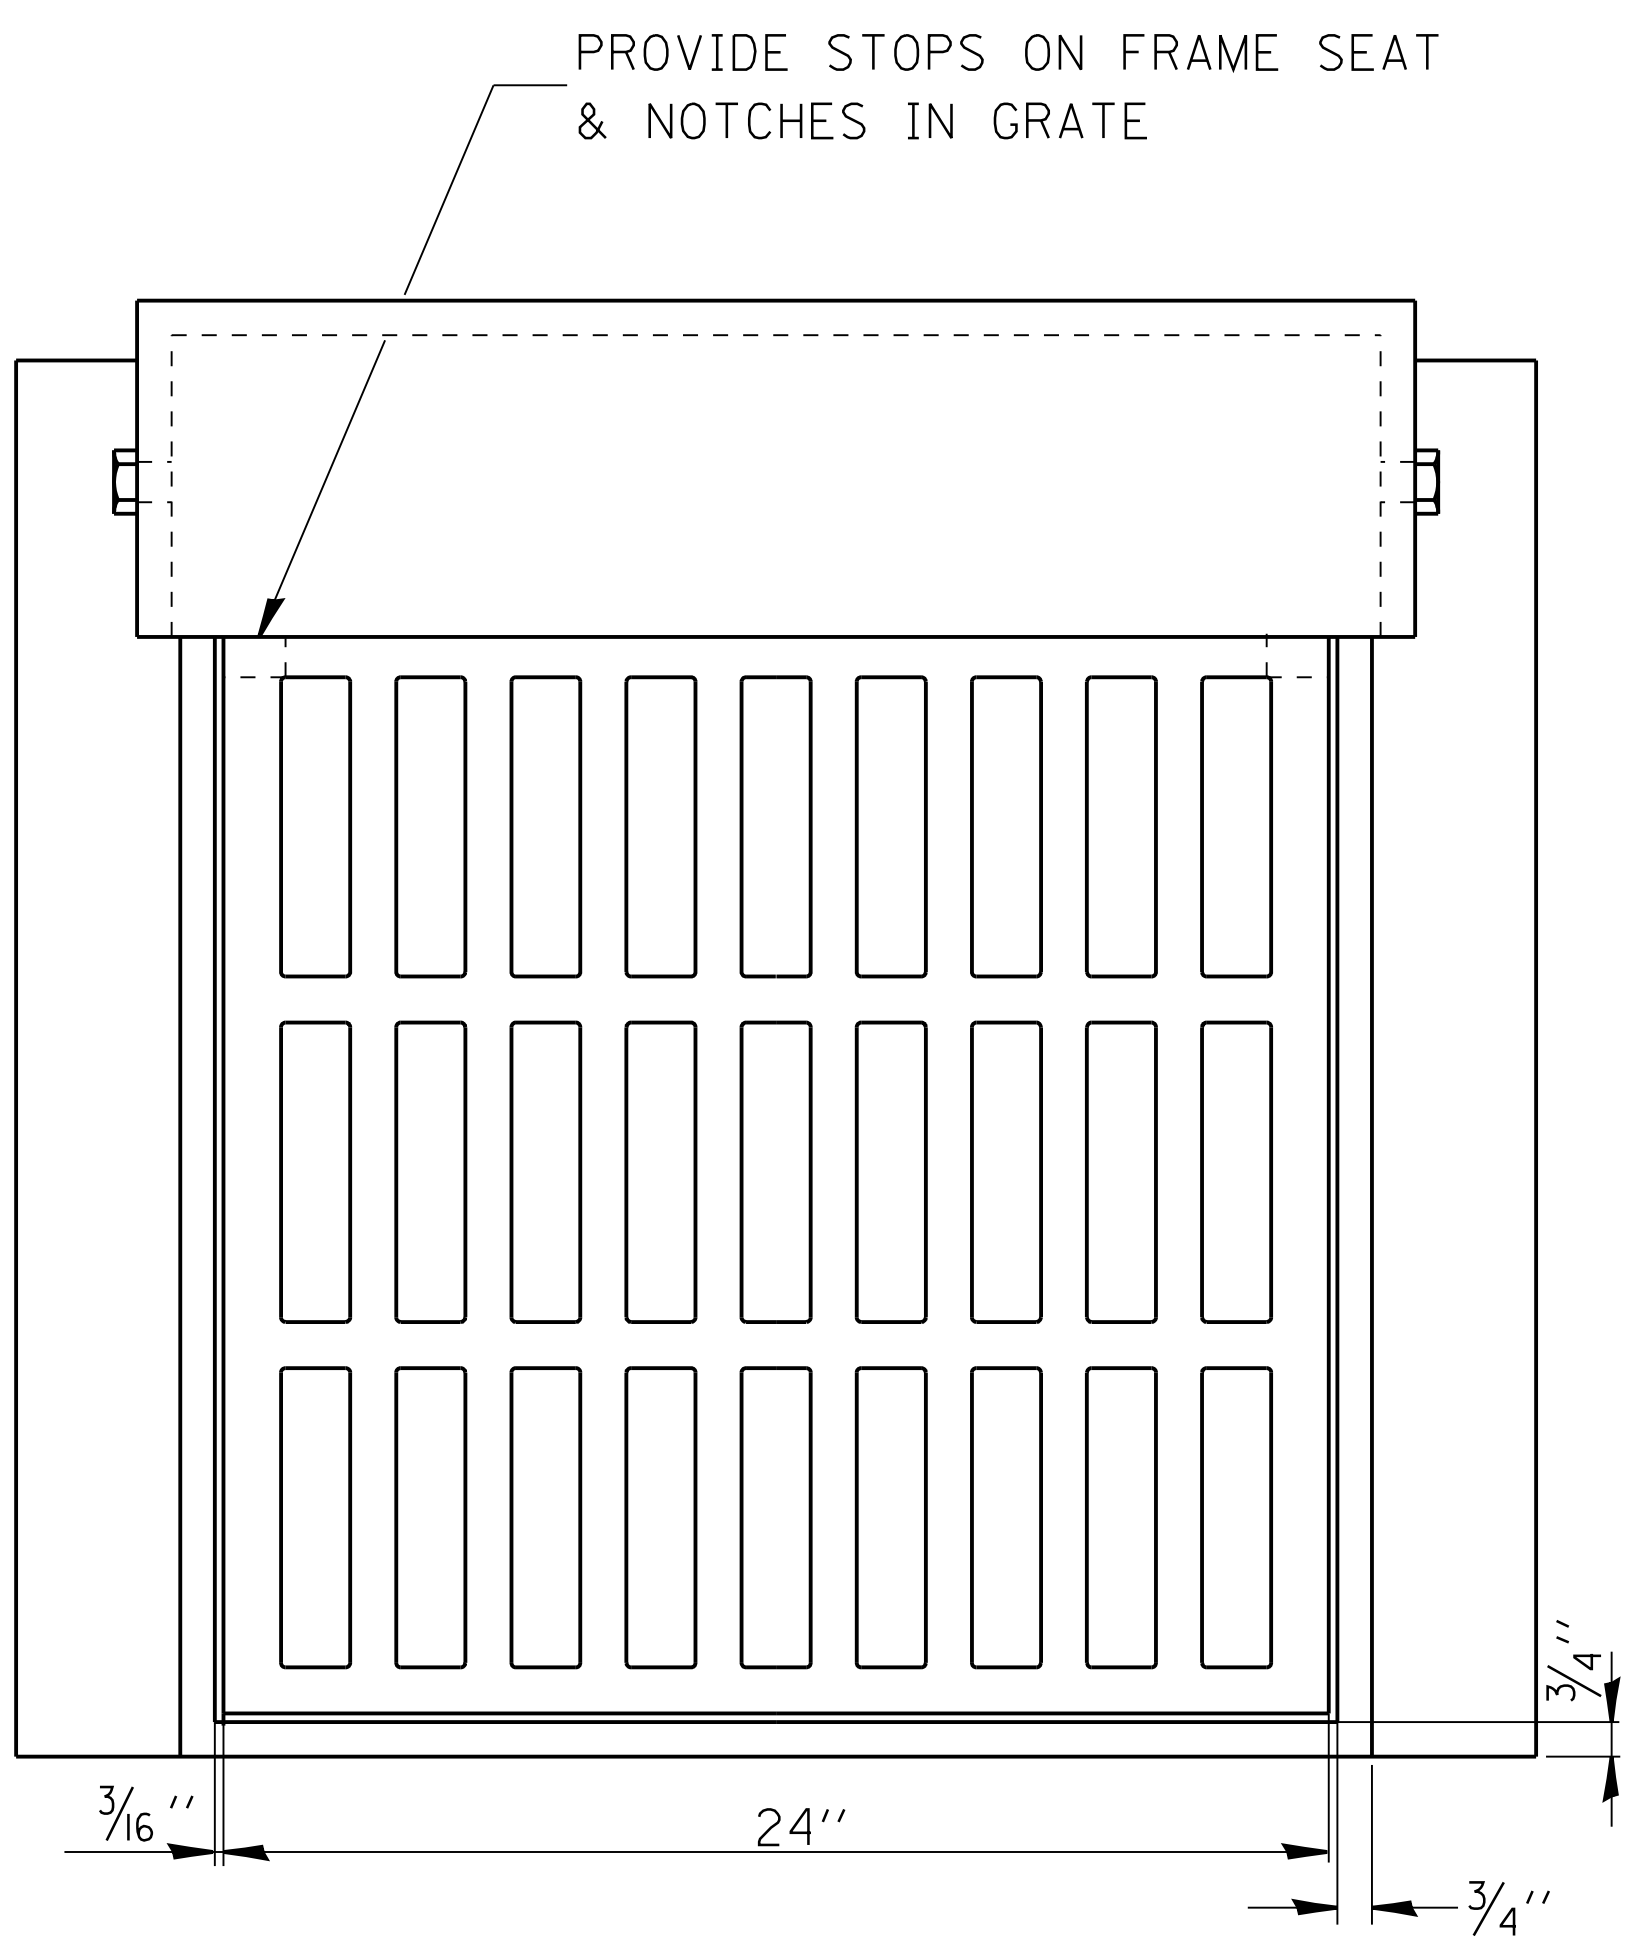

* CURB ADJUSTABLE 11 1/4" TO 13 1/4"

604-1

FRAME AND GRATE SPECIAL