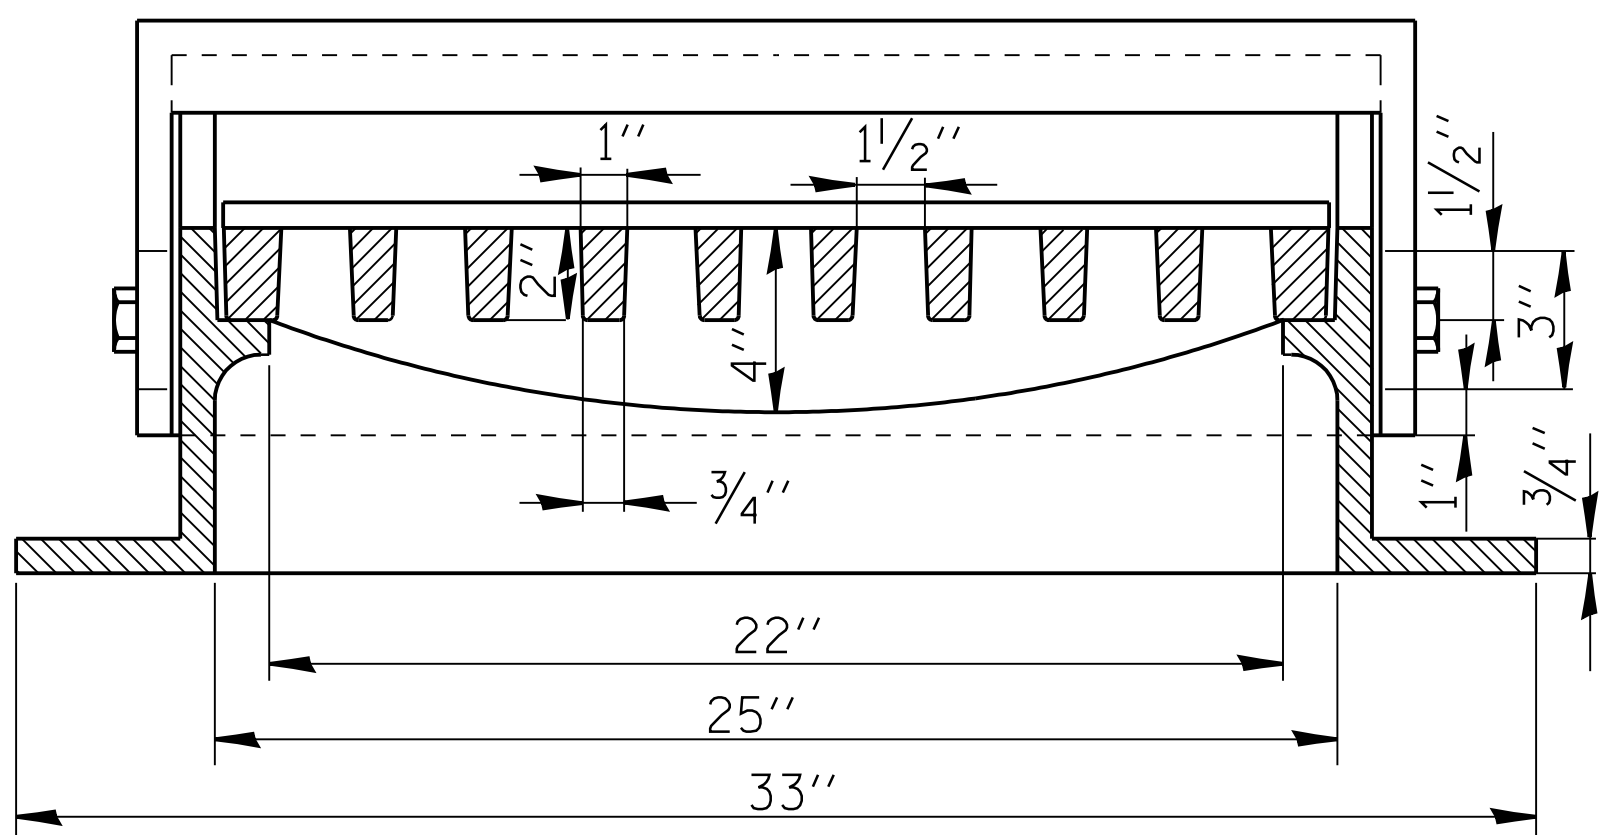

* CURB ADJUSTABLE 11 1/4" TO 13 1/4"

604-1

FRAME AND GRATE SPECIAL