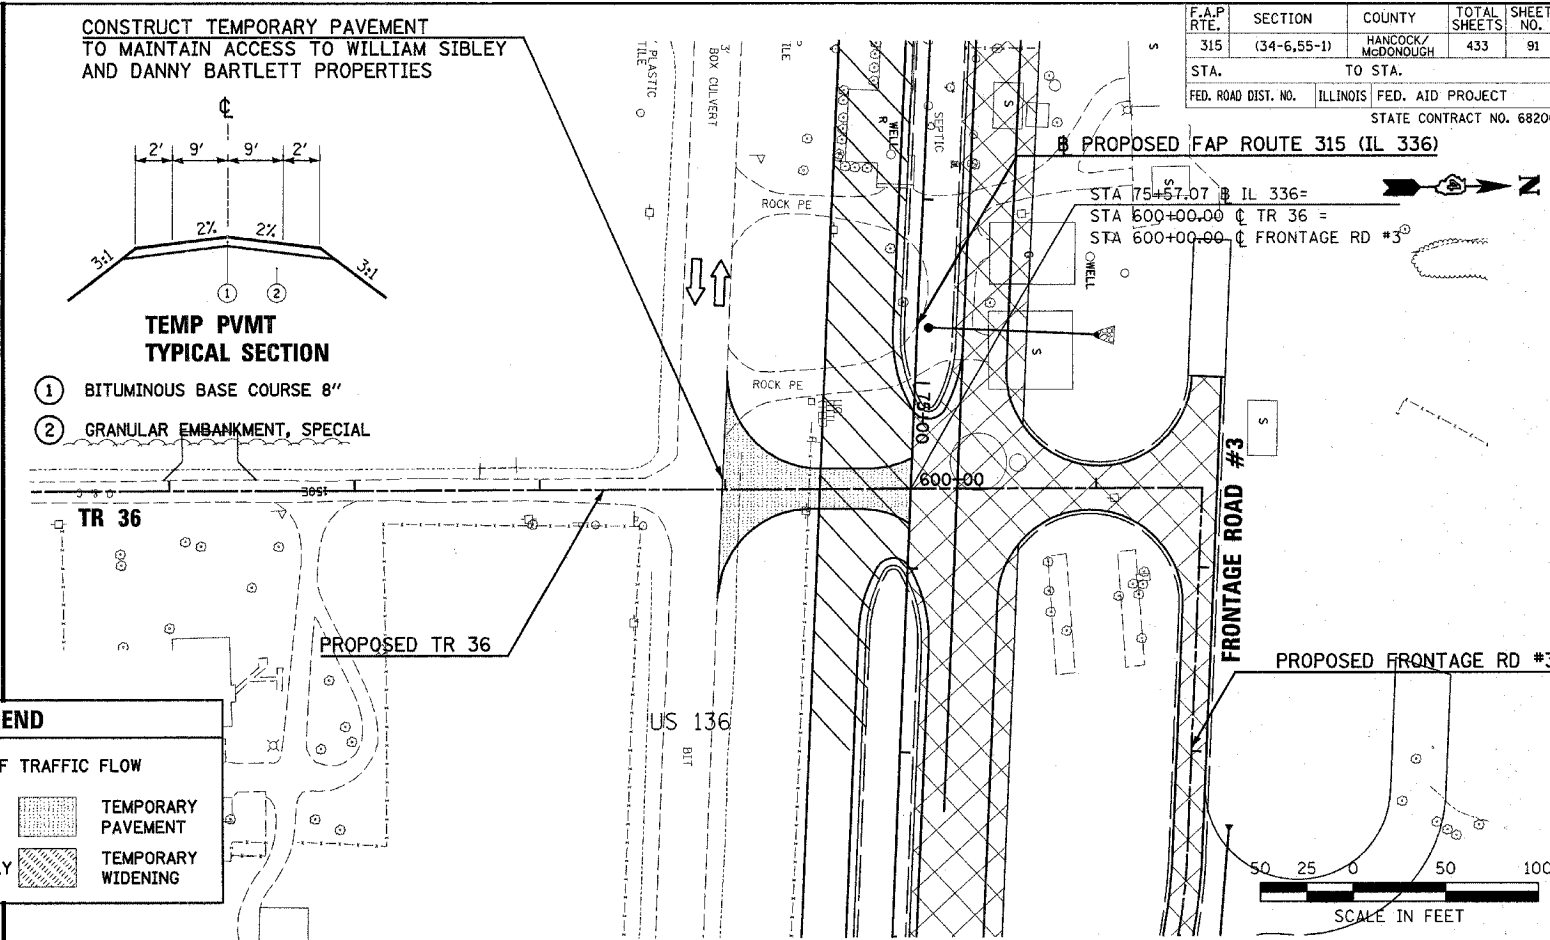

DATE	BY
DATE	BY
DATE	BY