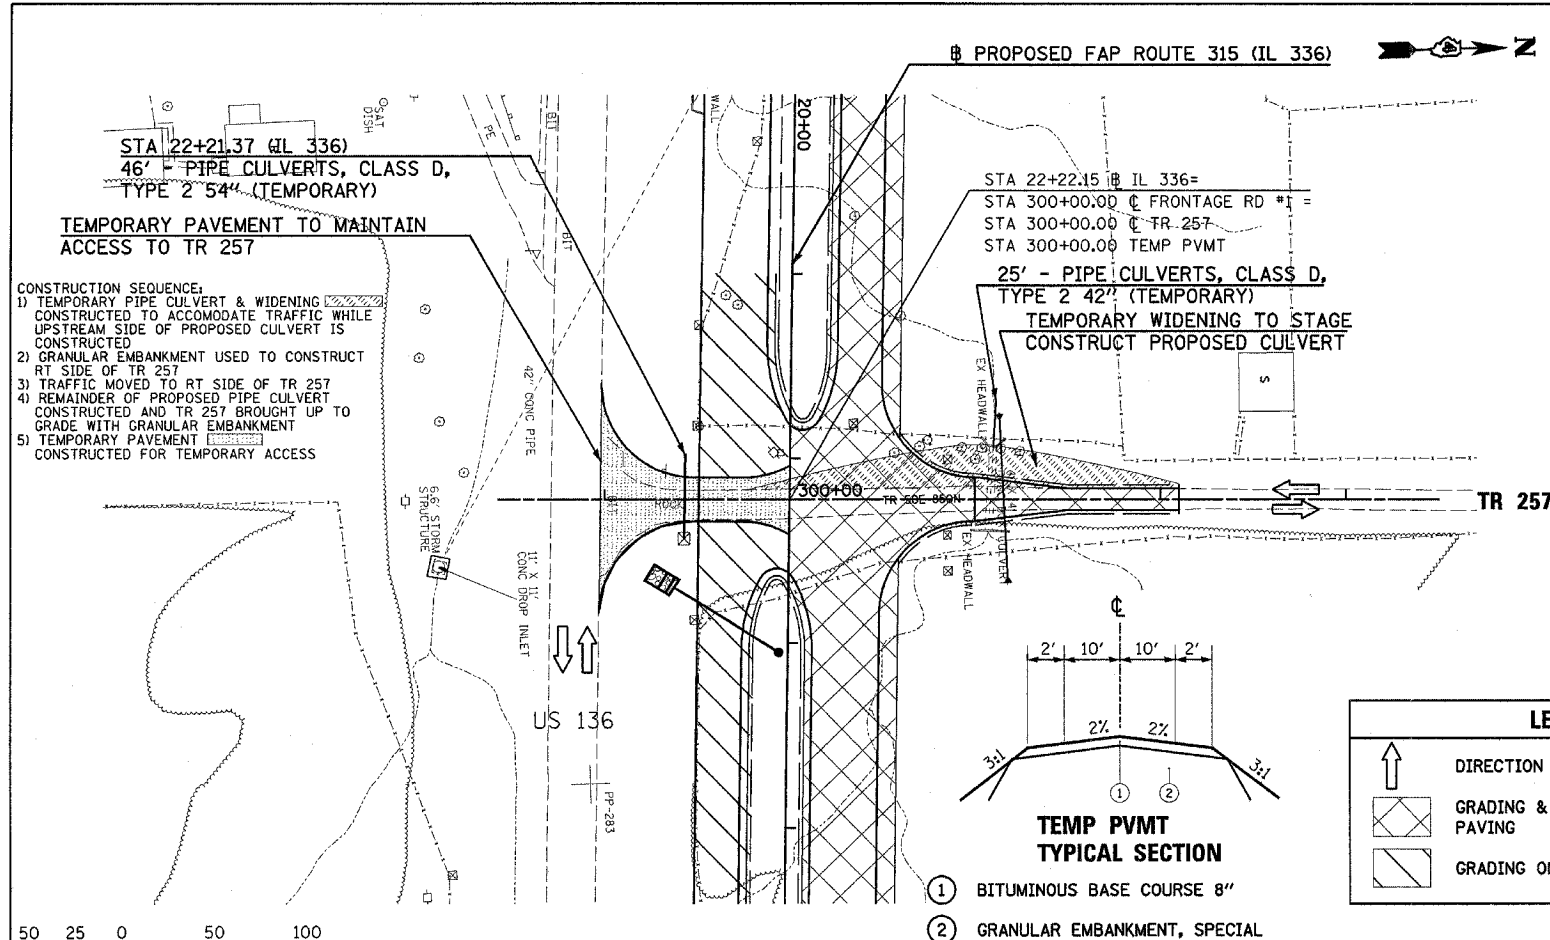

DATE	BY
DATE	BY
DATE	BY