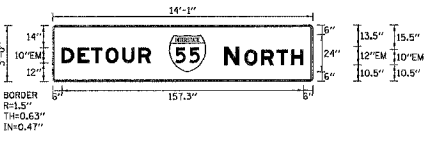

SIGN DETAIL
1:50

SIGN NUMBER	TS16-09 & TS16-01
WIDTH x HIGHT	14'-1" x 3'-0"
BORDER WIDTH	0.63"
CORNER RADIUS	1.5"
MOUNTING	Overhead
BACKGROUND	TYPE: Reflective COLOR: Orange
LEGENDBORDER	TYPE: Reflective COLOR: Red/Black

SYMBOL	X	Y	WID	HT
M1_1	75.8	6	24	24

Panel Style: construction_guide.asd
Dimensions are in inches.tenths
Letter locations are panel edge to lower left corner

LETTER POSITIONS (X)										LENGTH	SERIESIZE
D	E	T	O	U	R					EM	
6	16.5	25.3	34.7	45.5	56					58.1	10
N	O	R	T	H						EM	
111.9	125.1	135.9	146.9	158.3						51.4	12,10

REVISIONS	
NAME	DATE

n:\660\cadd\CA\TUS\Sheet\660_13.mxd - sigma.dgn 9/4/02 7/27/2005