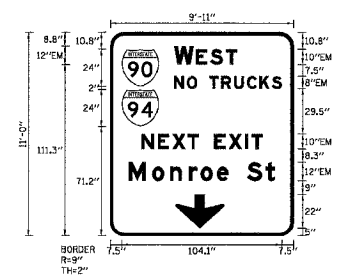

SIGN DETAIL
1:50

SIGN NUMBER	TS1-03
WIDTH x HIGHT	9'-11" x 11'-4"
BORDER WIDTH	2"
CORNER RADIUS	9"
MOUNTING	Overhead
BACKGROUND	TYPE: Reflective COLOR: Green
LEGENDBORDER	TYPE: Reflective COLOR: White/Pure White

SYMBOL	X	Y	WID	HT
M1_1	7.5	97.2	24	24
M1_1	7.5	71.2	24	24
ARDOWN	42.8	6	32	22

Panel Style: guide_exp_advance_base
Dimensions are in inches.tenths
Letter locations are panel edge to lower left corner

LETTER POSITIONS (X)										LENGTH	SERIESIZE
W	R	S	T								EM
41.5	55.6	65	75.1							40.9	12,10
N	O	T	R	U	C	K	S				EM
41.5	49.9	56.5	64.5	72.1	80.5	88.9	97	105.1		70.2	8
N	E	X	T		E	X	I	T			EM
30.3	30.8	40.3	50.2	57.6	67.6	77	87.7	91.7		78.8	10
M	O	N	R	O	E	S	T				EM
12.1	27.2	38.8	51.1	58.7	69.3	77	88.9	101.1		95	12,9

SIGN DETAIL
1:50

SIGN NUMBER	TS1-04
WIDTH x HIGHT	10'-11" x 11'-6"
BORDER WIDTH	2"
CORNER RADIUS	9"
MOUNTING	Overhead
BACKGROUND	TYPE: Reflective COLOR: Green
LEGENDBORDER	TYPE: Reflective COLOR: White/Pure White

SYMBOL	X	Y	WID	HT
M1_1	30.9	92.9	24	24
ARDOWN	49.8	10.2	32	22

Panel Style: guide_exp_advance_base
Dimensions are in inches.tenths
Letter locations are panel edge to lower left corner

LETTER POSITIONS (X)										LENGTH	SERIESIZE	
N	O	R	T	H							EM	
65.1	76.2	87	97.1	106.5						49.4	12,10	
L	a	k	e	S	h	o	r	e	D	r	EM	
8.6	18	28.2	36.7	43.1	53.1	64.2	73.8	83.4	89.8	96.2	106.2	117.5
2	2	n	d	S	t							EM
34.8	44.7	55.3	64.8	71.2	81.2	91.3				61.6	10,7.5	