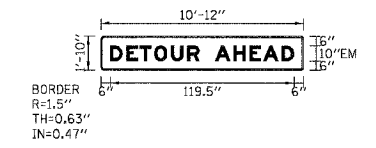

SIGN DETAIL
1:50

SIGN NUMBER	TS16-08
WIDTH x HIGHT	10'-12" x 1'-10"
BORDER WIDTH	0.63"
CORNER RADIUS	1.5"
MOUNTING	Overhead
BACKGROUND	TYPE: Reflective COLOR: Orange
LEGENDBORDER	TYPE: Reflective COLOR: Black

SYMBOL	X	Y	WID	HT
M1_1	75.8	6	24	24

Panel Style: construction_guide.asd
Dimensions are in inches.tenths
Letter locations are panel edge to lower left corner

LETTER POSITIONS (X)										LENGTH	SERIESIZE
D	E	T	O	U	R	A	H	E	A	D	EM
6	16.6	25.3	34.7	45.5	56.1	64	74	86.1	96.6	105.4	117.4