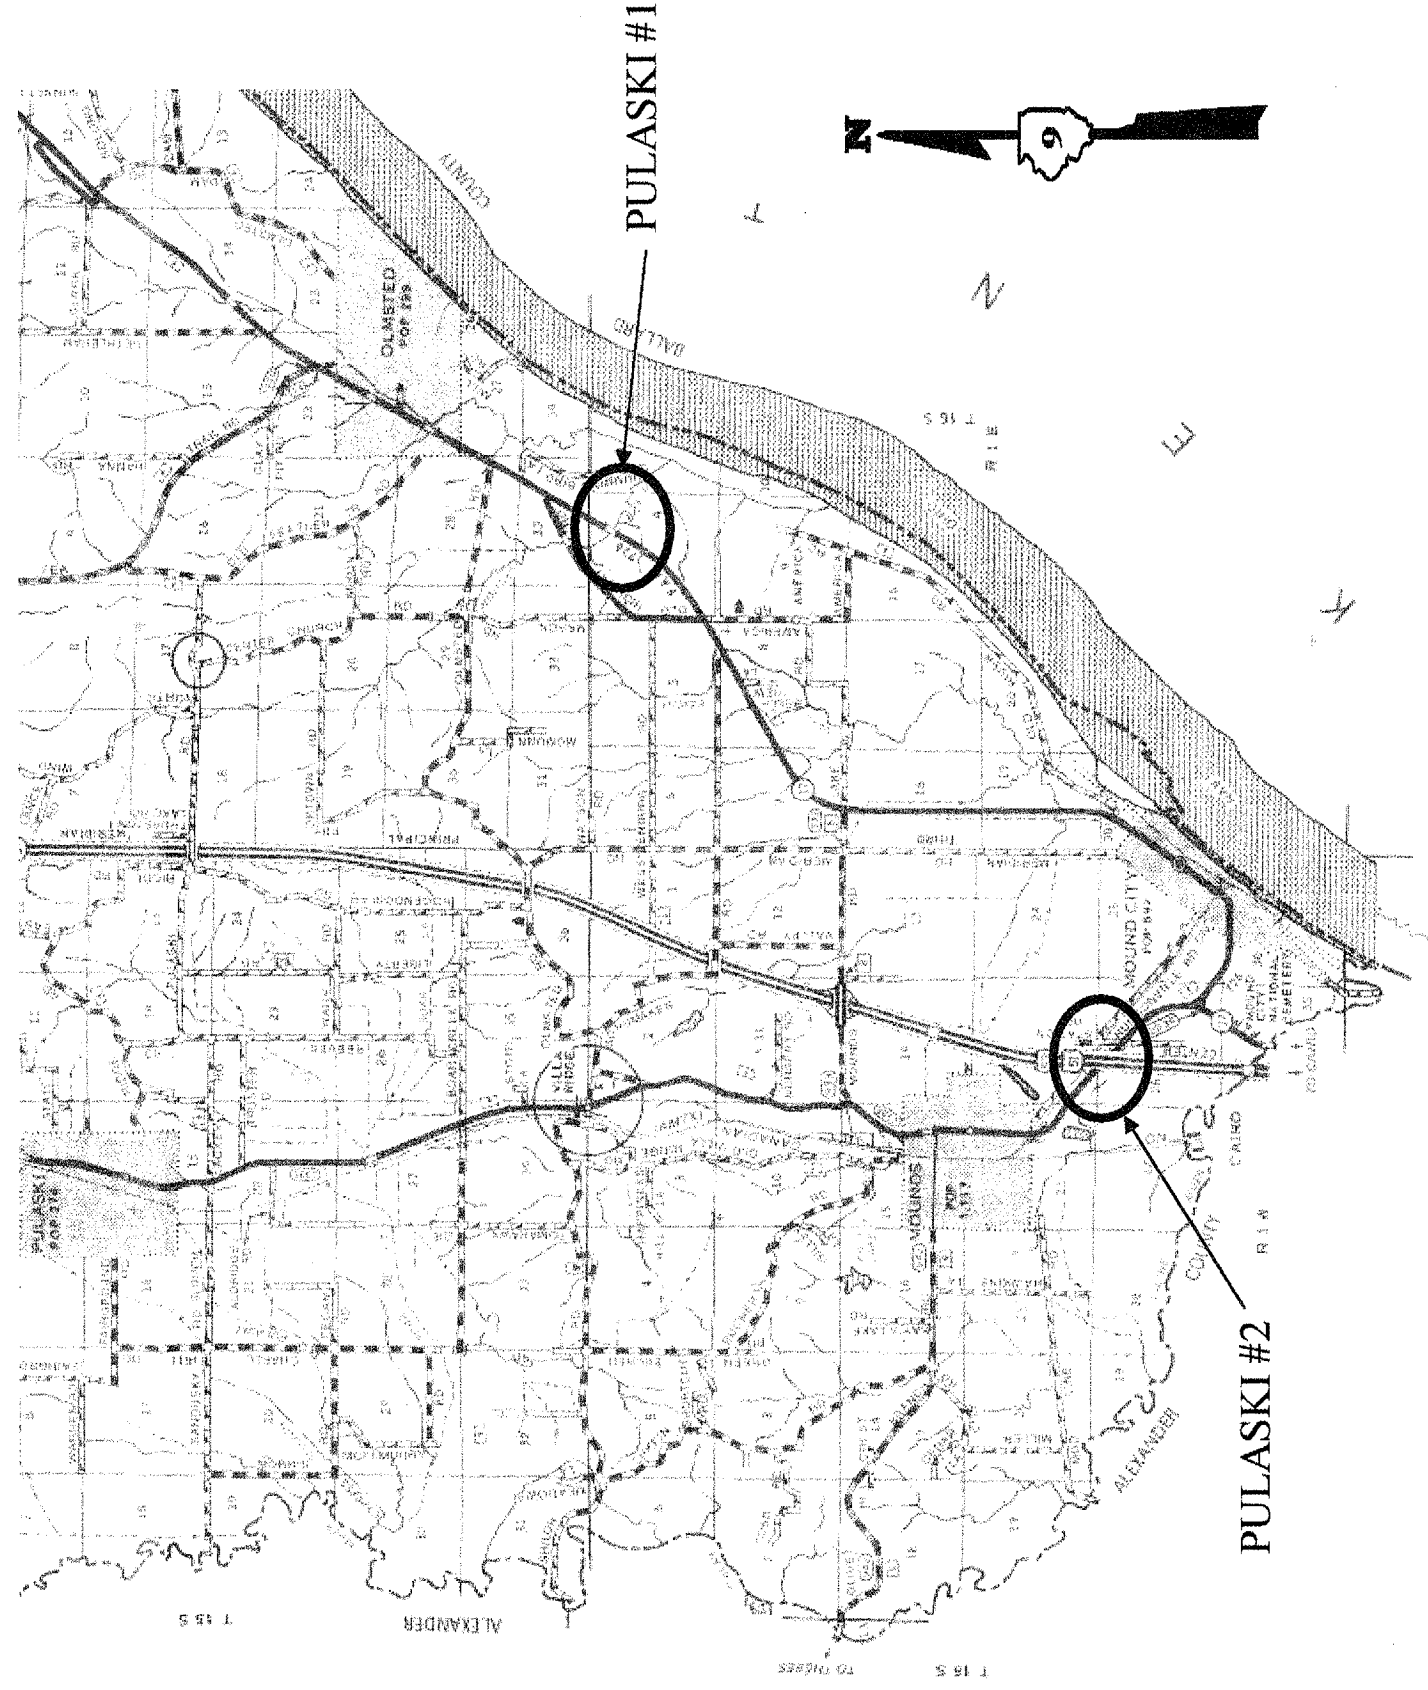

# LOCATION MAP

PULASKI COUNTY  
ILLINOIS 37  
FAI 57 (I-57)

SEE GUARDRAIL SCHEDULE  
FOR LOCATION DETAILS

VARIOUS  
D-9 CONT. MAINT. FY 06-5  
VARIOUS CO  
CONTRACT # 98917  
SHEET 13 OF 14