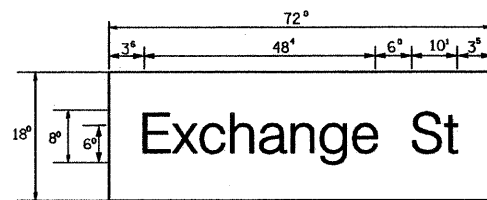

PANEL SIGN DESIGN TYPE 2

9.00 Sq. Ft. each
2 Required
Design Series D

NOTE: SIGN DIMENSIONS ARE IN ENGLISH UNITS

13.75 Sq. Ft. each
2 Required
Design Series C

SUPPORTING CHANNELS

SUPPORTING CHANNELS

SIGNFIX ALUMINUM CHANNEL FRAMING SYSTEM
Shall be used. See Note #5.

Upper Case To Lower Case
Spacing Chart 8-6 Inch Series "C & D"

EXAMPLE, 2³ DENOTES 3/8

SERIES	SECOND LETTER															
	a c d e		b h i k l		f w		J		s t		v y		x		z	
	g o q	m n p r u														
A W X	1 ²	1 ⁴	1 ⁴	1 ⁵	1 ²	1 ⁴	0 ⁶	1 ⁰	1 ¹	1 ⁴	0 ⁶	1 ⁰	1 ¹	1 ²	1 ²	1 ⁴
B	1 ⁴	1 ⁵	2 ⁰	2 ¹	1 ⁴	1 ⁵	1 ¹	1 ²	1 ⁴	1 ⁵	1 ²	1 ⁴	1 ²	1 ⁴	1 ⁶	1 ⁷
C E G	1 ⁴	1 ⁵	2 ⁰	2 ¹	1 ²	1 ⁴	0 ⁶	1 ⁰	1 ²	1 ⁴	1 ²	1 ⁴	1 ⁴	1 ⁵	1 ⁴	1 ⁵
D O Q R	1 ⁴	1 ⁵	2 ⁰	2 ¹	1 ⁴	1 ⁵	0 ⁶	1 ⁰	1 ²	1 ⁴	1 ²	1 ⁴	1 ⁴	1 ⁵	1 ⁴	1 ⁵
F	0 ⁵	0 ⁶	1 ⁴	1 ⁵	0 ⁶	1 ⁰	0 ⁵	0 ⁶	0 ⁶	1 ⁰	0 ⁶	1 ⁰	0 ⁶	1 ⁰	1 ¹	1 ²
H I M N	2 ⁰	2 ¹	2 ²	2 ⁴	2 ⁰	2 ¹	1 ⁴	1 ⁵	1 ⁶	1 ⁷	1 ⁶	1 ⁷	2 ⁰	2 ¹	2 ⁰	2 ¹
J U	2 ⁰	2 ¹	2 ⁰	2 ¹	1 ⁶	1 ⁷	1 ⁴	1 ⁵	1 ⁶	1 ⁷	1 ⁶	1 ⁷	1 ⁶	1 ⁷	2 ⁰	2 ¹
K L	1 ¹	1 ²	1 ⁶	1 ⁷	1 ¹	1 ²	0 ⁵	0 ⁶	1 ¹	1 ²	1 ¹	1 ²	1 ¹	1 ²	1 ²	1 ⁴
P	1 ²	1 ⁴	1 ⁴	1 ⁵	1 ²	1 ⁴	0 ⁵	0 ⁶	1 ¹	1 ²	1 ¹	1 ²	1 ²	1 ⁴	1 ²	1 ⁴
S	1 ²	1 ⁴	1 ⁶	1 ⁷	1 ²	1 ⁴	0 ⁶	1 ⁰	1 ²	1 ⁴	1 ²	1 ⁴	1 ²	1 ⁴	1 ²	1 ⁴
T	1 ¹	1 ²	1 ⁶	1 ⁷	0 ⁶	1 ⁰	0 ⁶	1 ⁰	1 ¹	1 ²	1 ¹	1 ²	1 ¹	1 ²	1 ²	1 ⁴
V	0 ⁶	1 ⁰	1 ⁴	1 ⁵	1 ¹	1 ²	0 ⁶	1 ⁰	1 ²	1 ⁴	1 ²	1 ⁴	1 ²	1 ⁴	1 ²	1 ⁴
Y	0 ⁵	0 ⁶	1 ⁴	1 ⁵	0 ⁶	1 ⁰	0 ⁵	0 ⁶	0 ⁵	0 ⁷	0 ⁵	0 ⁶	0 ⁶	1 ⁰	1 ¹	1 ²
Z	1 ⁶	1 ⁷	2 ²	2 ⁴	1 ⁶	1 ⁷	1 ²	1 ⁴	1 ⁶	1 ⁷	1 ⁶	1 ⁷	1 ⁶	1 ⁷	2 ⁰	2 ¹