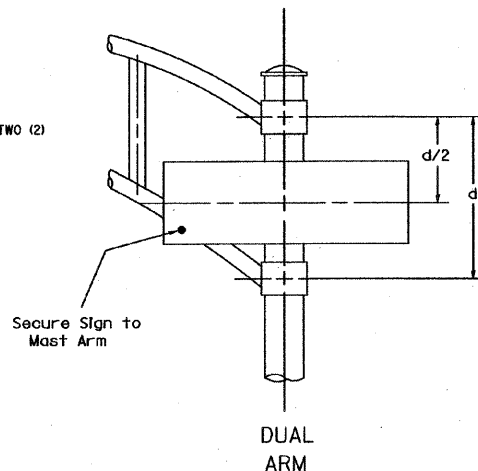

PANEL SIGN DESIGN TYPE 2

9.00 Sq. Ft. each
2 Required
Design Series D

NOTE: SIGN DIMENSIONS ARE IN ENGLISH UNITS

13.75 Sq. Ft. each
2 Required
Design Series C

SUPPORTING CHANNELS

SUPPORTING CHANNELS

SIGNFIX ALUMINUM CHANNEL FRAMING SYSTEM
Shall be used. See Note #5.