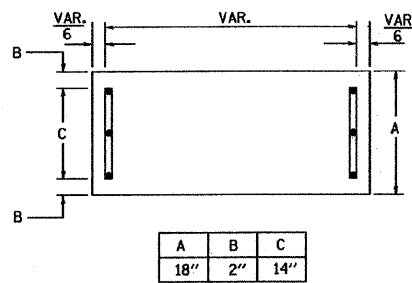

PANEL SIGN DESIGN TYPE 2

9.00 Sq. Ft. each
2 Required
Design Series D

NOTE: SIGN DIMENSIONS ARE IN ENGLISH UNITS

13.75 Sq. Ft. each
2 Required
Design Series C

SUPPORTING CHANNELS

SUPPORTING CHANNELS

SIGNFIX ALUMINUM CHANNEL FRAMING SYSTEM
Shall be used. See Note #5.

Upper Case To Lower Case
Spacing Chart 8-6 Inch Series "C & D"

EXAMPLE, 2³ DENOTES 3/8

SERIES	SECOND LETTER															
	a c d e		b h i k l		f w		J		s t		v y		x		z	
	g o q	m n p r u														
A W X	1 ²	1 ⁴	1 ⁴	1 ⁵	1 ²	1 ⁴	0 ⁶	1 ⁰	1 ¹	1 ⁴	0 ⁶	1 ⁰	1 ¹	1 ²	1 ²	1 ⁴
B	1 ⁴	1 ⁵	2 ⁰	2 ¹	1 ⁴	1 ⁵	1 ¹	1 ²	1 ⁴	1 ⁵	1 ²	1 ⁴	1 ²	1 ⁴	1 ⁶	1 ⁷
C E G	1 ⁴	1 ⁵	2 ⁰	2 ¹	1 ²	1 ⁴	0 ⁶	1 ⁰	1 ²	1 ⁴	1 ²	1 ⁴	1 ⁴	1 ⁵	1 ⁴	1 ⁵
D O Q R	1 ⁴	1 ⁵	2 ⁰	2 ¹	1 ⁴	1 ⁵	0 ⁶	1 ⁰	1 ²	1 ⁴	1 ²	1 ⁴	1 ⁴	1 ⁵	1 ⁴	1 ⁵
F	0 ⁵	0 ⁶	1 ⁴	1 ⁵	0 ⁶	1 ⁰	0 ⁵	0 ⁶	0 ⁶	1 ⁰	0 ⁶	1 ⁰	0 ⁶	1 ⁰	1 ¹	1 ²
H I M N	2 ⁰	2 ¹	2 ²	2 ⁴	2 ⁰	2 ¹	1 ⁴	1 ⁵	1 ⁶	1 ⁷	1 ⁶	1 ⁷	2 ⁰	2 ¹	2 ⁰	2 ¹
J U	2 ⁰	2 ¹	2 ⁰	2 ¹	1 ⁶	1 ⁷	1 ⁴	1 ⁵	1 ⁶	1 ⁷	1 ⁶	1 ⁷	1 ⁶	1 ⁷	2 ⁰	2 ¹
K L	1 ¹	1 ²	1 ⁶	1 ⁷	1 ¹	1 ²	0 ⁵	0 ⁶	1 ¹	1 ²	1 ¹	1 ²	1 ¹	1 ²	1 ²	1 ⁴
P	1 ²	1 ⁴	1 ⁴	1 ⁵	1 ²	1 ⁴	0 ⁵	0 ⁶	1 ¹	1 ²	1 ¹	1 ²	1 ²	1 ⁴	1 ²	1 ⁴
S	1 ²	1 ⁴	1 ⁶	1 ⁷	1 ²	1 ⁴	0 ⁶	1 ⁰	1 ²	1 ⁴	1 ²	1 ⁴	1 ²	1 ⁴	1 ²	1 ⁴
T	1 ¹	1 ²	1 ⁶	1 ⁷	0 ⁶	1 ⁰	0 ⁶	1 ⁰	1 ¹	1 ²	1 ¹	1 ²	1 ¹	1 ²	1 ²	1 ⁴
V	0 ⁶	1 ⁰	1 ⁴	1 ⁵	1 ¹	1 ²	0 ⁶	1 ⁰	1 ²	1 ⁴	1 ²	1 ⁴	1 ²	1 ⁴	1 ²	1 ⁴
Y	0 ⁵	0 ⁶	1 ⁴	1 ⁵	0 ⁶	1 ⁰	0 ⁵	0 ⁶	0 ⁵	0 ⁷	0 ⁵	0 ⁶	0 ⁶	1 ⁰	1 ¹	1 ²
Z	1 ⁶	1 ⁷	2 ²	2 ⁴	1 ⁶	1 ⁷	1 ²	1 ⁴	1 ⁶	1 ⁷	1 ⁶	1 ⁷	1 ⁶	1 ⁷	2 ⁰	2 ¹