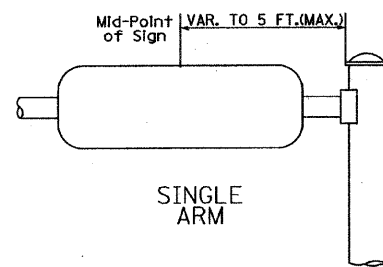

PANEL SIGN DESIGN TYPE 2

9.00 Sq. Ft. each
2 Required
Design Series D

NOTE: SIGN DIMENSIONS ARE IN ENGLISH UNITS

13.75 Sq. Ft. each
2 Required
Design Series C

SUPPORTING CHANNELS

SUPPORTING CHANNELS

SIGNFIX ALUMINUM CHANNEL FRAMING SYSTEM
Shall be used. See Note #5.