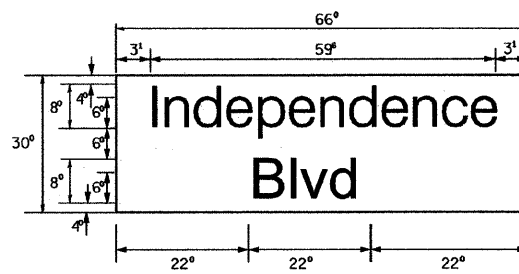

PANEL SIGN DESIGN TYPE 2

9.00 Sq. Ft. each
2 Required
Design Series D

NOTE: SIGN DIMENSIONS ARE IN ENGLISH UNITS

13.75 Sq. Ft. each
2 Required
Design Series C

SUPPORTING CHANNELS

SUPPORTING CHANNELS

SIGNFIX ALUMINUM CHANNEL FRAMING SYSTEM
Shall be used. See Note #5.

Upper Case To Lower Case
Spacing Chart 8-6 Inch Series "C & D"

EXAMPLE, 2³ DENOTES 3/8

SERIES	SECOND LETTER															
	a c d e		b h i k l		f w		J		s t		v y		x		z	
	g o q	m n p r u														
A W X	1 ²	1 ⁴	1 ⁴	1 ⁵	1 ²	1 ⁴	0 ⁶	1 ⁰	1 ¹	1 ⁴	0 ⁶	1 ⁰	1 ¹	1 ²	1 ²	1 ⁴
B	1 ⁴	1 ⁵	2 ⁰	2 ¹	1 ⁴	1 ⁵	1 ¹	1 ²	1 ⁴	1 ⁵	1 ²	1 ⁴	1 ²	1 ⁴	1 ⁶	1 ⁷
C E G	1 ⁴	1 ⁵	2 ⁰	2 ¹	1 ²	1 ⁴	0 ⁶	1 ⁰	1 ²	1 ⁴	1 ²	1 ⁴	1 ⁴	1 ⁵	1 ⁴	1 ⁵
D O Q R	1 ⁴	1 ⁵	2 ⁰	2 ¹	1 ⁴	1 ⁵	0 ⁶	1 ⁰	1 ²	1 ⁴	1 ²	1 ⁴	1 ⁴	1 ⁵	1 ⁴	1 ⁵
F	0 ⁵	0 ⁶	1 ⁴	1 ⁵	0 ⁶	1 ⁰	0 ⁵	0 ⁶	0 ⁶	1 ⁰	0 ⁶	1 ⁰	0 ⁶	1 ⁰	1 ¹	1 ²
H I M N	2 ⁰	2 ¹	2 ²	2 ⁴	2 ⁰	2 ¹	1 ⁴	1 ⁵	1 ⁶	1 ⁷	1 ⁶	1 ⁷	2 ⁰	2 ¹	2 ⁰	2 ¹
J U	2 ⁰	2 ¹	2 ⁰	2 ¹	1 ⁶	1 ⁷	1 ⁴	1 ⁵	1 ⁶	1 ⁷	1 ⁶	1 ⁷	1 ⁶	1 ⁷	2 ⁰	2 ¹
K L	1 ¹	1 ²	1 ⁶	1 ⁷	1 ¹	1 ²	0 ⁵	0 ⁶	1 ¹	1 ²	1 ¹	1 ²	1 ¹	1 ²	1 ²	1 ⁴
P	1 ²	1 ⁴	1 ⁴	1 ⁵	1 ²	1 ⁴	0 ⁵	0 ⁶	1 ¹	1 ²	1 ¹	1 ²	1 ²	1 ⁴	1 ²	1 ⁴
S	1 ²	1 ⁴	1 ⁶	1 ⁷	1 ²	1 ⁴	0 ⁶	1 ⁰	1 ²	1 ⁴	1 ²	1 ⁴	1 ²	1 ⁴	1 ²	1 ⁴
T	1 ¹	1 ²	1 ⁶	1 ⁷	0 ⁶	1 ⁰	0 ⁶	1 ⁰	1 ¹	1 ²	1 ¹	1 ²	1 ¹	1 ²	1 ²	1 ⁴
V	0 ⁶	1 ⁰	1 ⁴	1 ⁵	1 ¹	1 ²	0 ⁶	1 ⁰	1 ²	1 ⁴	1 ²	1 ⁴	1 ²	1 ⁴	1 ²	1 ⁴
Y	0 ⁵	0 ⁶	1 ⁴	1 ⁵	0 ⁶	1 ⁰	0 ⁵	0 ⁶	0 ⁵	0 ⁷	0 ⁵	0 ⁶	0 ⁶	1 ⁰	1 ¹	1 ²
Z	1 ⁶	1 ⁷	2 ²	2 ⁴	1 ⁶	1 ⁷	1 ²	1 ⁴	1 ⁶	1 ⁷	1 ⁶	1 ⁷	1 ⁶	1 ⁷	2 ⁰	2 ¹