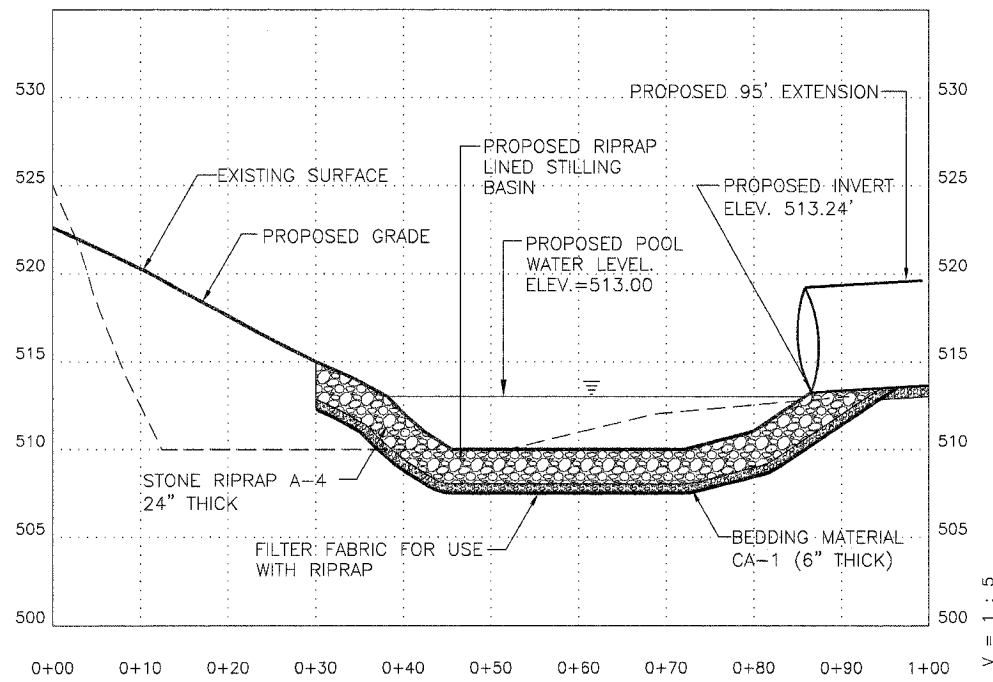

SCALE : 1"=50'

SECTION C-C

SECTION D-D

L
24 PLUNGE POOL DETAIL

PROFILE A-A

PROFILE B-B

M
24 PROFILES