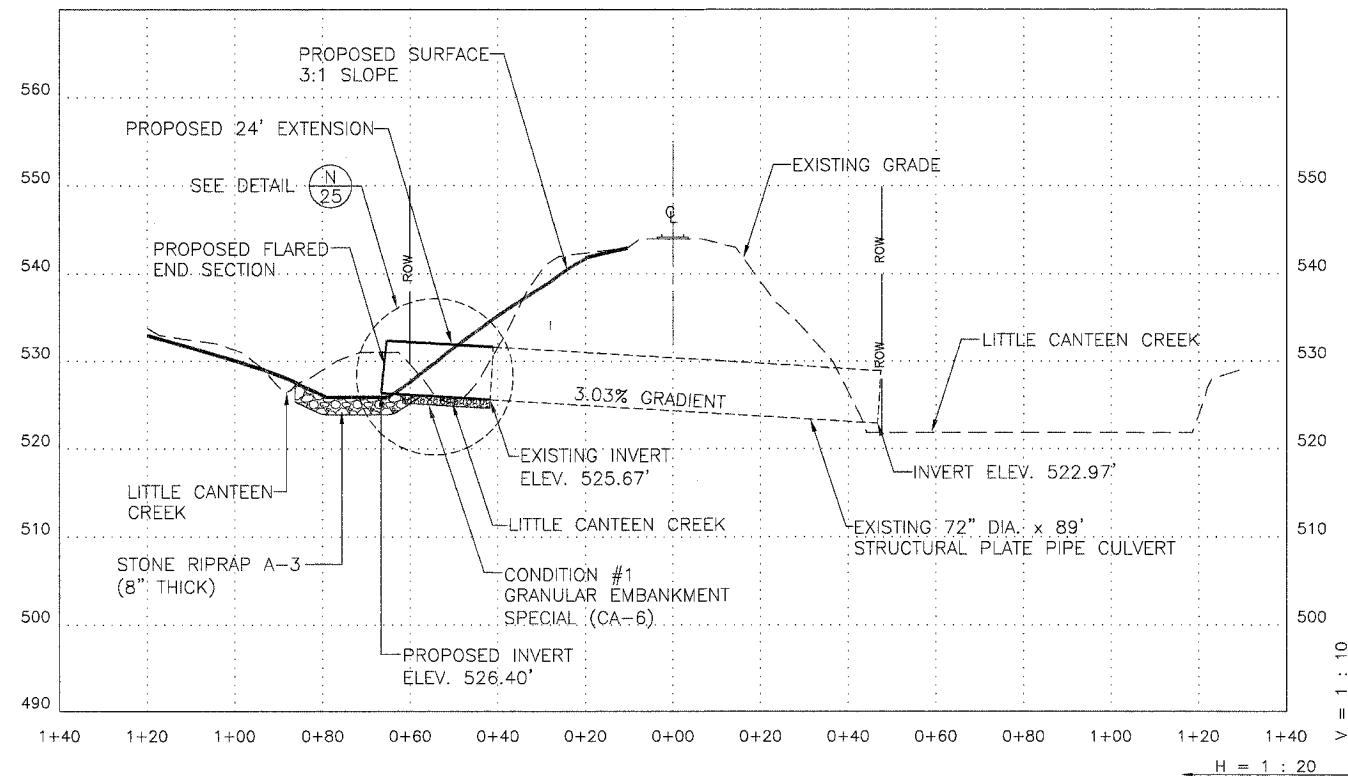

SCALE : 1"=50'

SECTION C-C

SECTION D-D

L
24 PLUNGE POOL DETAIL

PROFILE A-A

PROFILE B-B

M
24 PROFILES