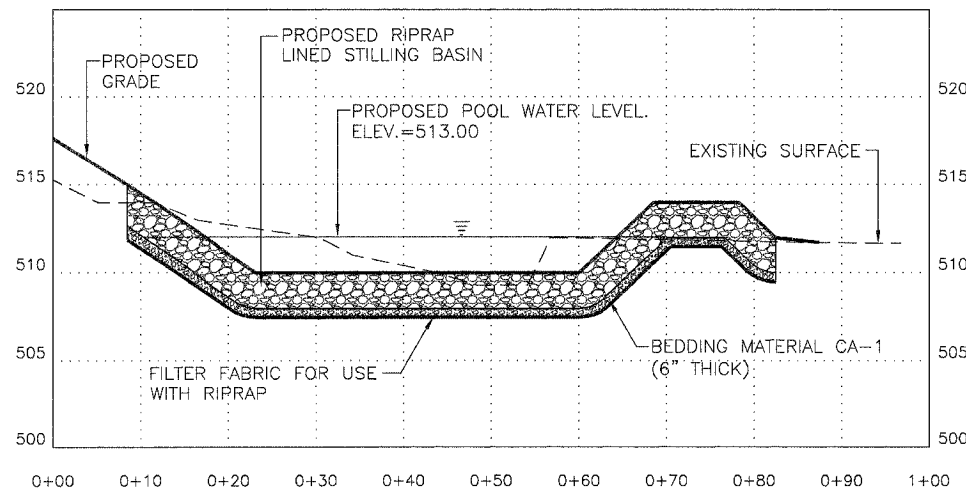

SCALE : 1"=50'

SECTION C-C

SECTION D-D

L
24 PLUNGE POOL DETAIL

PROFILE A-A

PROFILE B-B

M
24 PROFILES