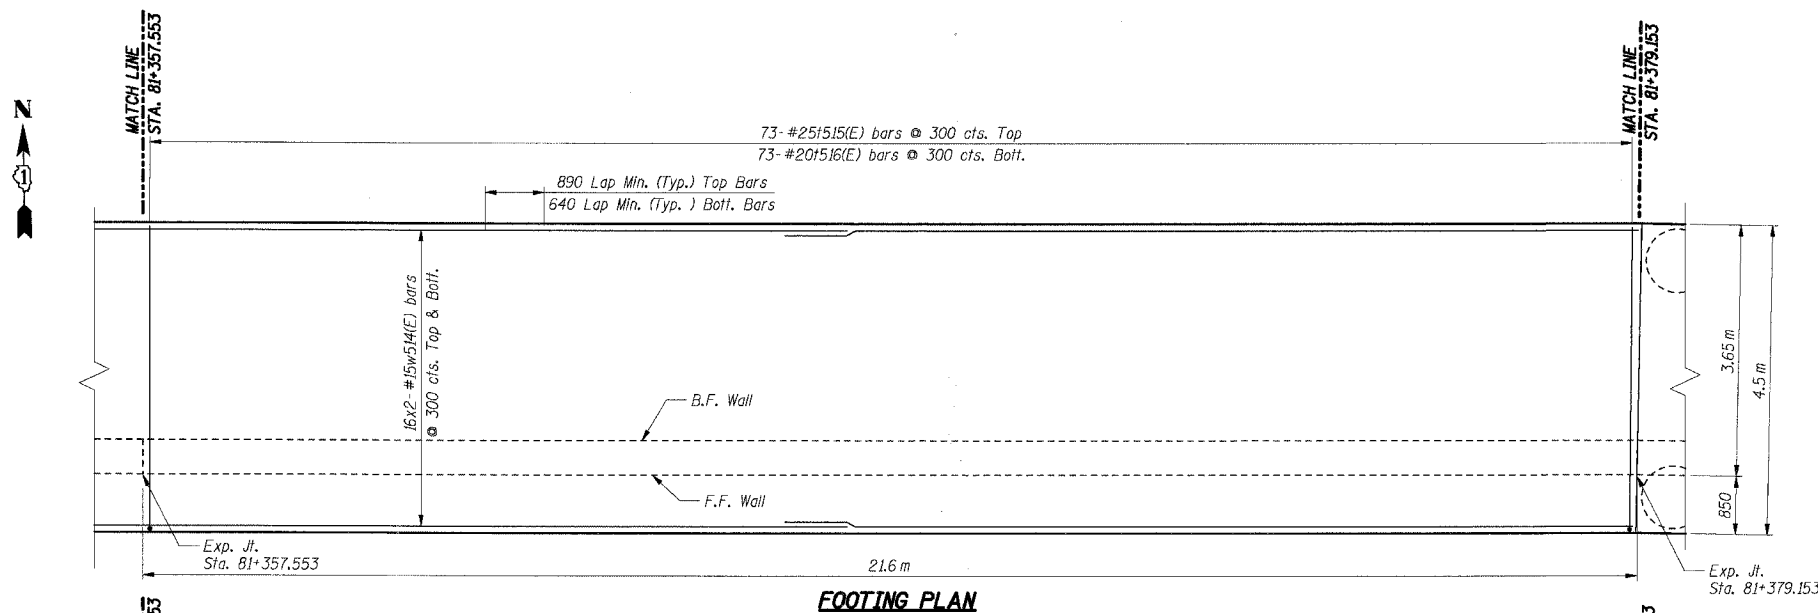

F.A.I. RTE.	SECTION	COUNTY	TOTAL SHEETS	SHEET NO.
80/94	2626.2-R-2	COOK	1207	736
STA.	TO STA.			
FED. ROAD DIST. NO.	ILLINOIS	FED. AID PROJECT		
CONTRACT NO. 62114				

BAR LIST

Bar	No.	Size	Length (m)	Shape
d591(E)	81	#20	2.59	┌
d592(E)	162	#15	1.22	└
e504(E)	16	#15	8.05	—
e505(E)	4	#25	9.05	—
e506(E)	8	#15	7.15	—
e507(E)	2	#25	7.15	—
h502(E)	44	#15	8.05	—
h503(E)	22	#15	7.15	—
n500(E)	75	#25	2.30	┌
n501(E)	75	#15	1.60	└
1515(E)	73	#25	4.90	┌
1516(E)	73	#20	4.40	—
v556(E)	39	#25	3.00	—
v557(E)	36	#20	3.00	—
v558(E)	75	#15	3.00	—
w514(E)	64	#15	12.40	—