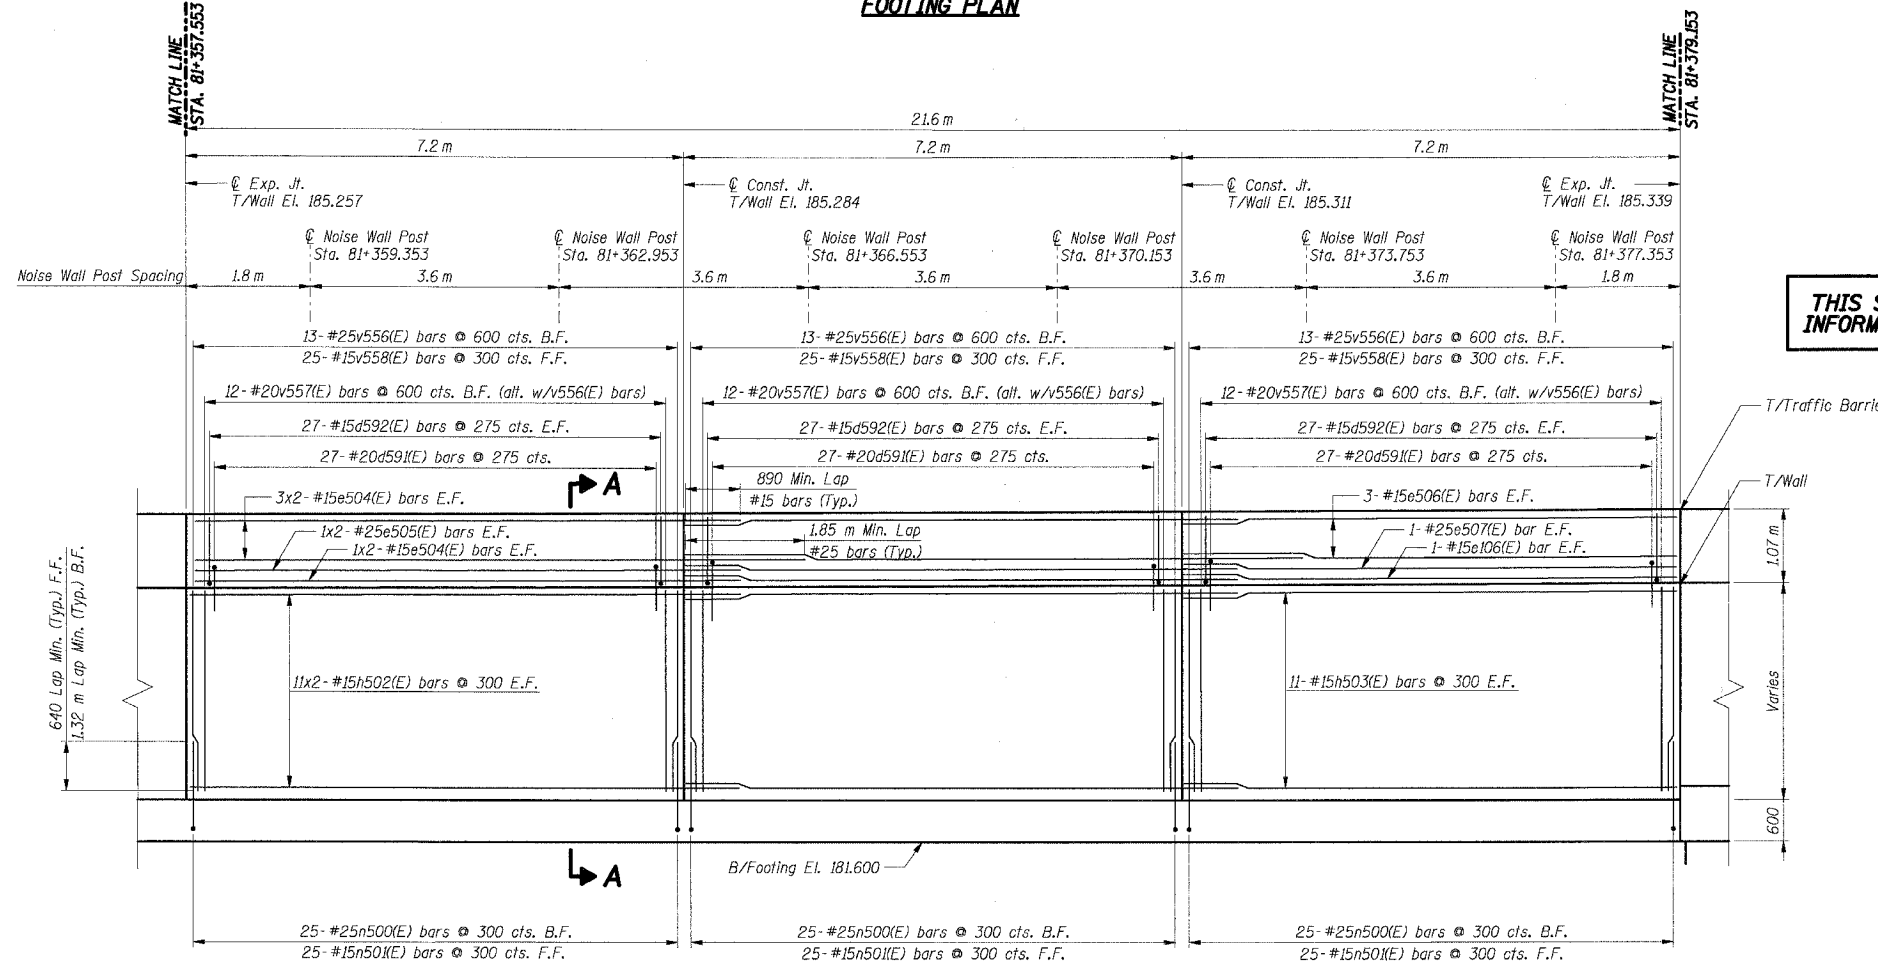

FOOTING PLAN

ELEVATION

THIS SHEET FOR INFORMATION ONLY

BILL OF MATERIAL

Item	Unit	Total
Concrete Structures	Cu m	101.0
Reinforcement Bars, Epoxy Coated	kg	7,440

1. **Notes:**
1. All dimensions are in millimeters (mm) except as noted.
  2. Reinforcement bars designated (E) shall be epoxy coated.
  3. All edges shall have a 20 mm chamfer unless noted otherwise.
  4. For section A-A see Sheet RW835-26.
  5. E.F. indicates each face.
  6. B.F. indicates back face.
  7. F.F. indicates front face.
  8. For Noise Abatement Wall pilaster details see sheet RW835-30.
  9. For Traffic Barrier details see Sht. RW835-30.
  10. For Rustication Finish & joint details see Sht. RW835-32.
  11. For Drainage and Reinforcement details see Sht. RW835-31.
  12. Maximum Applied Soil Bearing Pressure, σ_{max} = 100 kPa.
  13. Bars indicated thus 4x2 #15 etc. indicates 4 lines of bars with 2 lengths per line.

SHT. RW835-18 OF 34

REVISIONS	
NAME	DATE

ILLINOIS DEPARTMENT OF TRANSPORTATION
F.A.I. ROUTE 80/94 (KINGERY EXPRESSWAY)
IL ROUTE 83 RECONSTRUCTION
RETAINING WALL - STRUCTURE NO. 016-W835
SECTION 2425 R-3 & 2425-711B
COOK COUNTY

**FOOTING PLAN
& WALL ELEVATION 14**

DATE: 02/20/2004
DRAWN BY: DG
CHECKED BY: SC

TENG
TENG & ASSOCIATES, INC.
ENGINEERS/ARCHITECTS/PLANNERS
CHICAGO, ILLINOIS