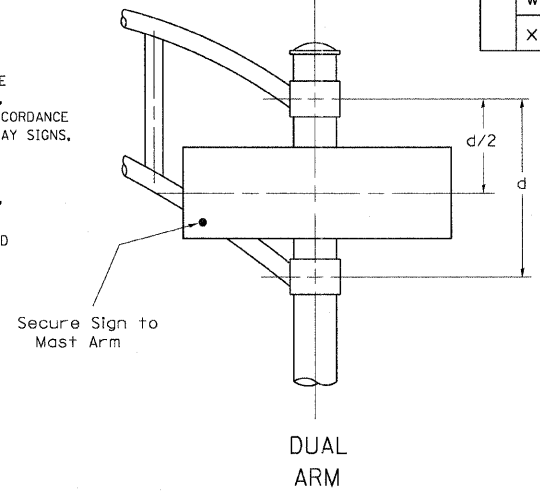

SIGNIFIX ALUMINUM CHANNEL FRAMING SYSTEM shall be used. See Note #5.

Upper Case To Lower Case
Spacing Chart 8-6 Inch Series "C & D"

FIRST LETTER	SECOND LETTER																	
	acde				bhikl				f w		J		s t		v y		x z	
	goq				mnpru													
SERIES	C	D	C	D	C	D	C	D	C	D	C	D	C	D	C	D		
A W X	1²	1⁴	1⁴	1⁵	1²	1⁴	0⁶	1⁰	1¹	1⁴	0⁶	1⁰	1¹	1²	1²	1⁴		
B	1⁴	1⁵	2⁰	2¹	1⁴	1⁵	1¹	1²	1⁴	1⁵	1²	1⁴	1²	1⁴	1⁶	1⁷		
C E G	1⁴	1⁵	2⁰	2¹	1²	1⁴	0⁶	1⁰	1²	1⁴	1²	1⁴	1⁴	1⁵	1⁴	1⁵		
D O Q R	1⁴	1⁵	2⁰	2¹	1⁴	1⁵	0⁶	1⁰	1²	1⁴	1²	1⁴	1⁴	1⁵	1⁴	1⁵		
F	0⁵	0⁶	1⁴	1⁵	0⁶	1⁰	0⁵	0⁶	0⁶	1⁰	0⁶	1⁰	0⁶	1⁰	1¹	1²		
H I M N	2⁰	2¹	2²	2⁴	2⁰	2¹	1⁴	1⁵	1⁶	1⁷	1⁶	1⁷	1⁶	1⁷	2⁰	2¹		
J U	2⁰	2¹	2⁰	2¹	1⁶	1⁷	1⁴	1⁵	1⁶	1⁷	1⁶	1⁷	1⁶	1⁷	2⁰	2¹		
K L	1¹	1²	1⁶	1⁷	1¹	1²	0⁵	0⁶	1¹	1²	1¹	1²	1¹	1²	1²	1⁴		
P	1²	1⁴	1⁴	1⁵	1²	1⁴	0⁵	0⁶	1¹	1²	1¹	1²	1²	1⁴	1²	1⁴		
S	1²	1⁴	1⁶	1⁷	1²	1⁴	0⁶	1⁰	1²	1⁴	1²	1⁴	1²	1⁴	1²	1⁴		
T	1¹	1²	1⁶	1⁷	0⁶	1⁰	0⁶	1⁰	1¹	1²	1¹	1²	1¹	1²	1²	1⁴		
V	0⁶	1⁰	1⁴	1⁵	1¹	1²	0⁶	1⁰	1²	1⁴	1²	1⁴	1²	1⁴	1²	1⁴		
Y	0⁵	0⁶	1⁴	1⁵	0⁶	1⁰	0⁵	0⁶	0⁵	0⁷	0⁵	0⁶	0⁶	1⁰	1¹	1²		
Z	1⁶	1⁷	2²	2⁴	1⁶	1⁷	1²	1⁴	1⁶	1⁷	1⁶	1⁷	1⁶	1⁷	2⁰	2¹		

Lower Case To Lower Case
Spacing Chart 6 Inch Series "C & D"

FIRST LETTER	SECOND LETTER																	
	acde				bhikl				f w		J		s t		v y		x z	
	goq				mnpru													
SERIES	C	D	C	D	C	D	C	D	C	D	C	D	C	D	C	D		
adhgi lmnqu	1⁶	1⁷	2²	2⁴	1⁶	1⁷	1²	1⁴	1⁴	1⁵	1⁴	1⁵	1⁶	1⁷	1⁶	1⁷		
bfkops	1²	1⁴	1⁶	1⁷	1¹	1²	0⁵	0⁶	1¹	1²	1¹	1²	1²	1⁴	1²	1⁴		
ce	1²	1⁴	1⁶	1⁷	1²	1⁴	0⁶	1⁰	1²	1⁴	1²	1⁴	1²	1⁴	1²	1⁴		
r	0⁶	1⁰	1²	1⁴	0⁶	1⁰	0³	0³	0⁵	0⁶	0⁵	0⁶	0⁶	1⁰	0⁶	1⁰		
t z	1²	1⁴	1⁶	1⁷	1²	1⁴	0⁶	1⁰	1¹	1²	1¹	1²	1²	1⁴	1²	1⁴		
v y	1¹	1²	1⁴	1⁵	1¹	1²	0⁵	0⁶	0⁶	1⁰	0⁶	1⁰	1¹	1²	1¹	1²		
w	1¹	1²	1⁴	1⁵	1¹	1²	0⁵	0⁶	1¹	1²	1¹	1²	1¹	1²	1²	1⁴		
x	1²	1⁴	1⁶	1⁷	1¹	1²	0⁵	0⁶	1¹	1²	1¹	1²	1¹	1²	1²	1⁴		

Number To Number
Spacing Chart 8 Inch Series "C & D"

FIRST NUMBER	SECOND NUMBER																			
	0		1		2		3		4		5		6		7		8		9	
	C	D	C	D	C	D	C	D	C	D	C	D	C	D	C	D	C	D	C	D
SERIES	C	D	C	D	C	D	C	D	C	D	C	D	C	D	C	D	C	D	C	D
0 9	1⁶	1⁷	1⁶	1⁷	1⁴	1⁵	1²	1⁴	1⁴	1⁵	1⁴	1⁵	1⁶	1⁷	1²	1⁴	1⁶	1⁷	1⁶	1⁷
1	2⁰	2¹	2⁰	2¹	2⁰	2¹	1⁶	1⁷	1⁴	1⁵	2⁰	2¹	2⁰	2¹	1⁴	1⁵	2⁰	2¹	2⁰	2¹
2 3 4	1⁴	1⁵	1⁴	1⁵	1⁴	1⁵	1¹	1²	1⁴	1⁴	1⁵	1⁴	1⁵	1¹	1²	1⁴	1⁶	1⁷	1⁴	1⁵
5	1⁴	1⁵	1⁴	1⁵	1⁴	1⁵	1¹	1²	1¹	1²	1⁴	1⁵	1⁴	1⁵	1¹	1²	1⁴	1⁵	1⁴	1⁵
6	1⁶	1⁷	1⁴	1⁵	1⁴	1⁵	1²	1⁵	1²	1⁴	1⁴	1⁵	1⁴	1⁵	1¹	1²	1⁴	1⁵	1⁴	1⁵
7	1²	1⁴	1²	1⁴	1⁴	1⁵	1²	1⁵	0⁵	0⁶	1²	1⁴	1⁴	1⁵	1¹	1²	1⁴	1⁵	1²	1⁴
8	1⁶	1⁷	1⁶	1⁷	1⁴	1⁵	1²	1⁵	1²	1⁴	1⁴	1⁵	1⁶	1⁷	1²	1⁴	1⁶	1⁷	1⁴	1⁵

EXAMPLE, 2³ DENOTES 3" / 8"

UPPER AND LOWER CASE LETTER WIDTHS

LETTERS	6 INCH UPPER CASE LETTERS				8 INCH UPPER CASE LETTERS				LETTERS	6 INCH LOWER CASE LETTERS	
	SERIES		SERIES		SERIES		SERIES			SERIES	
	C	D	C	D	C	D	C	D		C	D
A	3⁶	5⁰	5⁰	6⁵	a	3⁵	4²				
B	3²	4⁰	4³	5³	b	3⁵	4²				
C	3²	4⁰	4³	5³	c	3⁵	4¹				
D	3²	4⁰	4³	5³	d	3⁵	4²				
E	3⁰	3⁵	4⁰	4⁷	e	3⁵	4²				
F	3⁰	3⁵	4⁰	4⁷	f	2³	2⁶				
G	3²	4⁰	4³	5³	g	3⁵	4²				
H	3²	4⁰	4³	5³	h	3⁵	4²				
I	0⁷	0⁷	1¹	1²	i	1¹	1¹				
J	3⁰	3⁶	4⁰	5⁰	j	2⁰	2²				
K	3²	4¹	4³	5⁴	k	3⁵	4²				
L	3⁰	3⁵	4⁰	4⁷	l	1¹	1¹				
M	3⁷	4⁵	5¹	6¹	m	6⁰	7⁰				
N	3²	4⁰	4³	5³	n	3⁵	4²				
O	3⁴	4²	4⁵	5⁵	o	3⁶	4³				
P	3²	4⁰	4³	5³	p	3⁵	4²				
Q	3⁴	4²	4⁵	5⁵	q	3⁵	4²				
R	3²	4⁰	4³	5³	r	2⁶	3²				
S	3²	4⁰	4³	5³	s	3⁶	4²				
T	3⁰	3⁵	4⁰	4⁷	t	2⁷	3²				
U	3²	4⁰	4³	5³	u	3⁵	4²				
V	3⁵	4⁴	4⁷	6⁰	v	4²	4⁷				
W	4⁴	5²	6⁰	7⁰	w	5⁵	6⁴				
X	3⁴	4⁰	4⁵	5³	x	4⁴	5¹				
Y	3⁶	5⁰	5⁰	6⁶	y	4⁶	5³				
Z	3²	4⁰	4³	5³	z	3⁶	4³				

NUMBER	6 INCH SERIES		8 INCH SERIES	
	C	D	C	D
1	1²	1⁴	1⁵	2⁰
2	3²	4⁰	4³	5³
3	3²	4⁰	4³	5³
4	3⁵	4³	4⁷	5⁷
5	3²	4⁰	4³	5³
6	3²	4⁰	4³	5³
7	3²	4⁰	4³	5³
8	3²	4⁰	4³	5³
9	3²	4⁰	4³	5³
0	3⁴	4²	4⁵	5⁵