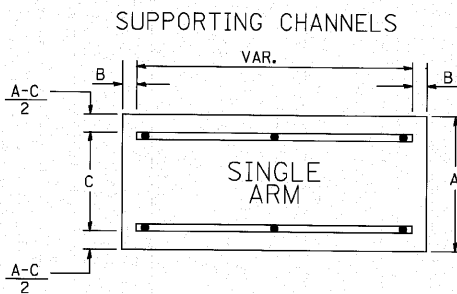

1.2 Sq. M. each  
12.5 Sq. Ft. each  
2 Required  
Design Series "D"

0.5 Sq. M. each  
5.25 Sq. Ft. each  
6 Required  
Design Series "D"

NOTE: SIGN DIMENSIONS ARE IN ENGLISH UNITS

GENERAL NOTES

- WHERE MAST ARM MOUNTED STREET NAME SIGNS ARE SPECIFIED, THE MAST ARM ASSEMBLY AND POLES SHALL BE DESIGNED TO SUPPORT THE LOADINGS CALLED FOR ON STANDARDS 877001, 877002, 877006, 877011 AND 877012, AS APPLICABLE, PLUS TWO (2) SIGN PANELS 2'-6" x 8'-0" MOUNTED AS SHOWN. THE DESIGN SHALL BE IN ACCORDANCE WITH THE REQUIREMENTS OF THE CURRENT "STANDARD SPECIFICATIONS FOR STRUCTURAL SUPPORTS FOR HIGHWAY SIGNS, LUMINAIRES, AND TRAFFIC SIGNALS" AS PUBLISHED BY THE AMERICAN ASSOCIATION OF STATE HIGHWAY AND TRANSPORTATION OFFICIALS FOR 80 M.P.H. WIND VELOCITY.
  - ALL SIGNS SHALL HAVE A WHITE REFLECTORIZED LEGEND AND BORDER ON A GREEN REFLECTORIZED BACKGROUND, TYPE A SHEETING.
  - THE SIGN LENGTH SHOULD BE INCREASED IN 6-INCH INCREMENTS, BUT THE OVERALL LENGTH SHOULD NOT EXCEED 8'-0".
  - ALL BORDERS SHALL BE 3/4" WIDE AND CORNER RADIUS SHALL BE 2-1/4".
  - SIGNFIX ALUMINUM CHANNEL FRAMING SYSTEM SHALL BE USED FOR ALL SIGNS ATTACHED TO SIGNAL POLES AND POSTS. LOCAL SUPPLIERS OF THE SIGNFIX ALUMINUM CHANNEL FRAMING SYSTEM ARE:
    - \* J.O. HERBERT CO. MIDLOTHIAN, VA.
    - \* WESTERN REMAC INC. WOODRIDGE, IL.
- PARTS LISTING:  
SIGN CHANNEL PART #HPN053 (MED. CHANNEL)  
SIGN SCREWS 1/4" x 14 x 1" H.W.H. #3  
BRACKETS PART #HPN034 (UNIVERSAL)  
CHANNEL CLAMPS WITH STAINLESS STEEL STRAPPING
- OTHER BRANDS OF MOUNTING HARDWARE ARE ACCEPTABLE, BASED UPON THE DEPARTMENT'S APPROVAL AND COMPATIBILITY WITH THE CHANNEL/BACKET OF THE ABOVE PRODUCT.