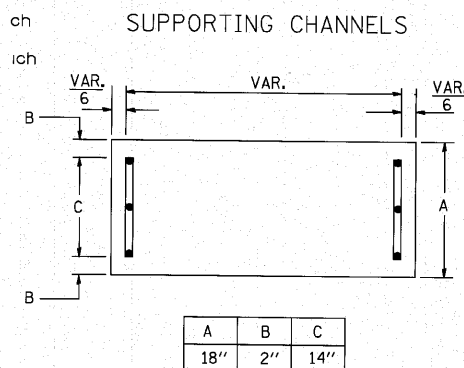

1.2 Sq. M. each  
12.5 Sq. Ft. each  
2 Required  
Design Series "D"

0.5 Sq. M. each  
5.25 Sq. Ft. each  
6 Required  
Design Series "D"

NOTE: SIGN DIMENSIONS ARE IN ENGLISH UNITS

GENERAL NOTES

- WHERE MAST ARM MOUNTED STREET NAME SIGNS ARE SPECIFIED, THE MAST ARM ASSEMBLY AND POLES SHALL BE DESIGNED TO SUPPORT THE LOADINGS CALLED FOR ON STANDARDS 877001, 877002, 877006, 877011 AND 877012, AS APPLICABLE, PLUS TWO (2) SIGN PANELS 2'-6" x 8'-0" MOUNTED AS SHOWN. THE DESIGN SHALL BE IN ACCORDANCE WITH THE REQUIREMENTS OF THE CURRENT "STANDARD SPECIFICATIONS FOR STRUCTURAL SUPPORTS FOR HIGHWAY SIGNS, LUMINAIRES, AND TRAFFIC SIGNALS" AS PUBLISHED BY THE AMERICAN ASSOCIATION OF STATE HIGHWAY AND TRANSPORTATION OFFICIALS FOR 80 M.P.H. WIND VELOCITY.
  - ALL SIGNS SHALL HAVE A WHITE REFLECTORIZED LEGEND AND BORDER ON A GREEN REFLECTORIZED BACKGROUND, TYPE A SHEETING.
  - THE SIGN LENGTH SHOULD BE INCREASED IN 6-INCH INCREMENTS, BUT THE OVERALL LENGTH SHOULD NOT EXCEED 8'-0".
  - ALL BORDERS SHALL BE 3/4" WIDE AND CORNER RADIUS SHALL BE 2-1/4".
  - SIGNFIX ALUMINUM CHANNEL FRAMING SYSTEM SHALL BE USED FOR ALL SIGNS ATTACHED TO SIGNAL POLES AND POSTS. LOCAL SUPPLIERS OF THE SIGNFIX ALUMINUM CHANNEL FRAMING SYSTEM ARE:
    - \* J.O. HERBERT CO. MIDLOTHIAN, VA.
    - \* WESTERN REMAC INC. WOODRIDGE, IL.
- PARTS LISTING:  
SIGN CHANNEL PART #HPN053 (MED. CHANNEL)  
SIGN SCREWS 1/4" x 14 x 1" H.W.H. #3  
BRACKETS PART #HPN034 (UNIVERSAL)  
CHANNEL CLAMPS WITH STAINLESS STEEL STRAPPING
- OTHER BRANDS OF MOUNTING HARDWARE ARE ACCEPTABLE, BASED UPON THE DEPARTMENT'S APPROVAL AND COMPATIBILITY WITH THE CHANNEL/BACKET OF THE ABOVE PRODUCT.