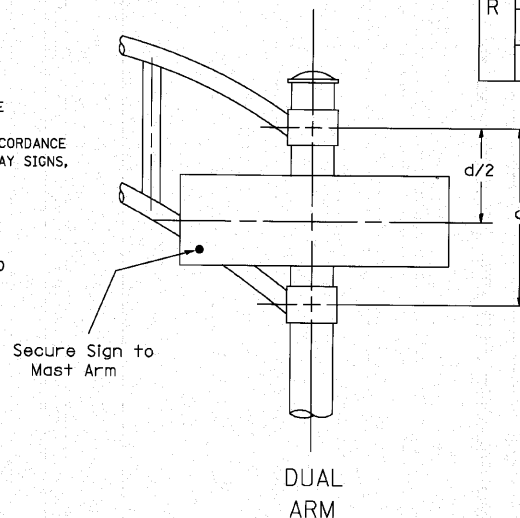

SIGNFIX ALUMINUM CHANNEL FRAMING SYSTEM shall be used. See Note #5.

Upper Case To Lower Case
Spacing Chart 8-6 Inch Series "C & D"

FIRST LETTER	SECOND LETTER															
	a c d e		b h i k l		f w		j		s t		v y		x		z	
	C	D	C	D	C	D	C	D	C	D	C	D	C	D	C	D
A W X	1²	1⁴	1⁴	1⁵	1²	1⁴	0⁶	1⁰	1¹	1⁴	0⁶	1⁰	1¹	1²	1²	1⁴
B	1⁴	1⁵	2⁰	2¹	1⁴	1⁵	1¹	1²	1⁴	1⁵	1²	1⁴	1²	1⁴	1⁶	1⁷
C E G	1⁴	1⁵	2⁰	2¹	1²	1⁴	0⁶	1⁰	1²	1⁴	1²	1⁴	1⁴	1⁵	1⁴	1⁵
D O Q R	1⁴	1⁵	2⁰	2¹	1⁴	1⁵	0⁶	1⁰	1²	1⁴	1²	1⁴	1⁴	1⁵	1⁴	1⁵
F	0⁵	0⁶	1⁴	1⁵	0⁶	1⁰	0⁵	0⁶	0⁶	1⁰	0⁶	1⁰	0⁶	1⁰	1¹	1²
H I M N	2⁰	2¹	2²	2⁴	2⁰	2¹	1⁴	1⁵	1⁶	1⁷	1⁶	1⁷	2⁰	2¹	2⁰	2¹
J U	2⁰	2¹	2⁰	2¹	1⁶	1⁷	1⁴	1⁵	1⁶	1⁷	1⁶	1⁷	1⁶	1⁷	2⁰	2¹
K L	1¹	1²	1⁶	1⁷	1¹	1²	0⁵	0⁶	1¹	1²	1¹	1²	1¹	1²	1²	1⁴
P	1²	1⁴	1⁴	1⁵	1²	1⁴	0⁵	0⁶	1¹	1²	1¹	1²	1²	1⁴	1²	1⁴
S	1²	1⁴	1⁶	1⁷	1²	1⁴	0⁶	1⁰	1²	1⁴	1²	1⁴	1²	1⁴	1²	1⁴
T	1¹	1²	1⁶	1⁷	0⁶	1⁰	0⁶	1⁰	1¹	1²	1¹	1²	1¹	1²	1²	1⁴
V	0⁶	1⁰	1⁴	1⁵	1¹	1²	0⁶	1⁰	1²	1⁴	1²	1⁴	1²	1⁴	1²	1⁴
Y	0⁵	0⁶	1⁴	1⁵	0⁶	1⁰	0⁵	0⁶	0⁵	0⁷	0⁵	0⁶	0⁶	1⁰	1¹	1²
Z	1⁶	1⁷	2²	2⁴	1⁶	1⁷	1²	1⁴	1⁶	1⁷	1⁶	1⁷	1⁶	1⁷	2⁰	2¹

Lower Case To Lower Case
Spacing Chart 6 Inch Series "C & D"

FIRST LETTER	SECOND LETTER															
	a d e		b h i k l		f w		j		s t		v y		x		z	
	C	D	C	D	C	D	C	D	C	D	C	D	C	D	C	D
ad h g i j	1⁶	1⁷	2²	2⁴	1⁶	1⁷	1²	1⁴	1⁴	1⁵	1⁴	1⁵	1⁶	1⁷	1⁶	1⁷
l m n q u																
b f k o p s	1²	1⁴	1⁶	1⁷	1¹	1²	0⁵	0⁶	1¹	1²	1¹	1²	1²	1⁴	1²	1⁴
c e	1²	1⁴	1⁶	1⁷	1²	1⁴	0⁶	1⁰	1²	1⁴	1²	1⁴	1²	1⁴	1²	1⁴
r	0⁶	1⁰	1²	1⁴	0⁶	1⁰	0³	0³	0⁵	0⁶	0⁵	0⁶	0⁶	1⁰	0⁶	1⁰
t z	1²	1⁴	1⁶	1⁷	1²	1⁴	0⁶	1⁰	1¹	1²	1¹	1²	1²	1⁴	1²	1⁴
v y	1¹	1²	1⁴	1⁵	1¹	1²	0⁵	0⁶	0⁶	1⁰	0⁶	1⁰	1¹	1²	1¹	1²
w	1¹	1²	1⁴	1⁵	1¹	1²	0⁵	0⁶	1¹	1²	1¹	1²	1¹	1²	1²	1⁴
x	1²	1⁴	1⁶	1⁷	1¹	1²	0⁵	0⁶	1¹	1²	1¹	1²	1¹	1²	1²	1⁴

Number To Number
Spacing Chart 8 Inch Series "C & D"

FIRST NUMBER	SECOND NUMBER																			
	0		1		2		3		4		5		6		7		8		9	
	C	D	C	D	C	D	C	D	C	D	C	D	C	D	C	D	C	D	C	D
0 9	1⁶	1⁷	1⁶	1⁷	1⁴	1⁵	1²	1⁴	1⁴	1⁵	1⁴	1⁵	1⁶	1⁷	1²	1⁴	1⁶	1⁷	1⁶	1⁷
1	2⁰	2¹	2⁰	2¹	2⁰	2¹	1⁶	1⁷	1⁴	1⁵	2⁰	2¹	2⁰	2¹	1⁴	1⁵	2⁰	2¹	2⁰	2¹
2 3 4	1⁴	1⁵	1⁴	1⁵	1⁴	1⁵	1¹	1²	1¹	1²	1⁴	1⁵	1⁴	1⁵	1¹	1²	1⁴	1⁵	1⁴	1⁵
5	1⁴	1⁵	1⁴	1⁵	1⁴	1⁵	1¹	1²	1¹	1²	1⁴	1⁵	1⁴	1⁵	1¹	1²	1⁴	1⁵	1⁴	1⁵
6	1⁶	1⁷	1⁴	1⁵	1⁴	1⁵	1²	1⁵	1²	1⁴	1⁴	1⁵	1⁴	1⁵	1¹	1²	1⁴	1⁵	1⁴	1⁵
7	1²	1⁴	1²	1⁴	1⁴	1⁵	1²	1⁵	0⁵	0⁶	1²	1⁴	1⁴	1⁵	1¹	1²	1⁴	1⁵	1²	1⁴
8	1⁶	1⁷	1⁶	1⁷	1⁴	1⁵	1²	1⁵	1²	1⁴	1⁴	1⁵	1⁶	1⁷	1²	1⁴	1⁶	1⁷	1⁴	1⁵

EXAMPLE, 2³ DENOTES 3"

UPPER AND LOWER CASE
LETTER WIDTHS

LETTERS	6 INCH UPPER CASE LETTERS				8 INCH UPPER CASE LETTERS				6 INCH LOWER CASE LETTERS			
	SERIES		SERIES		SERIES		SERIES		SERIES		SERIES	
	C	D	C	D	C	D	C	D	C	D	C	D
A	3⁶	5⁰	5⁰	6⁵	a	3⁵	4²					
B	3²	4⁰	4³	5³	b	3⁵	4²					
C	3²	4⁰	4³	5³	c	3⁵	4¹					
D	3²	4⁰	4³	5³	d	3⁵	4²					
E	3⁰	3⁵	4⁰	4⁷	e	3⁵	4²					
F	3⁰	3⁵	4⁰	4⁷	f	2³	2⁶					
G	3²	4⁰	4³	5³	g	3⁵	4²					
H	3²	4⁰	4³	5³	h	3⁵	4²					
I	0⁷	0⁷	1¹	1²	i	1¹	1¹					
J	3⁰	3⁶	4⁰	5⁰	j	2⁰	2²					
K	3²	4¹	4³	5⁴	k	3⁵	4²					
L	3⁰	3⁵	4⁰	4⁷	l	1¹	1¹					
M	3⁷	4⁵	5¹	6¹	m	6⁰	7⁰					
N	3²	4⁰	4³	5³	n	3⁵	4²					
O	3⁴	4²	4⁵	5⁵	o	3⁶	4³					
P	3²	4⁰	4³	5³	p	3⁵	4²					
Q	3⁴	4²	4⁵	5⁵	q	3⁵	4²					
R	3²	4⁰	4³	5³	r	2⁶	3²					
S	3²	4⁰	4³	5³	s	3⁶	4²					
T	3⁰	3⁵	4⁰	4⁷	t	2⁷	3²					
U	3²	4⁰	4³	5³	u	3⁵	4²					
V	3⁵	4⁴	4⁷	6⁰	v	4²	4⁷					
W	4⁴	5²	6⁰	7⁰	w	5⁵	6⁴					
X	3⁴	4⁰	4⁵	5³	x	4⁴	5¹					
Y	3⁶	5⁰	5⁰	6⁶	y	4⁶	5³					
Z	3²	4⁰	4³	5³	z	3⁶	4³					

NUMBER	6 INCH SERIES		8 INCH SERIES	
	C	D	C	D
1	1²	1⁴	1⁵	2⁰
2	3²	4⁰	4³	5³
3	3²	4⁰	4³	5³
4	3⁵	4³	4⁷	5⁷
5	3²	4⁰	4³	5³
6	3²	4⁰	4³	5³
7	3²	4⁰	4³	5³
8