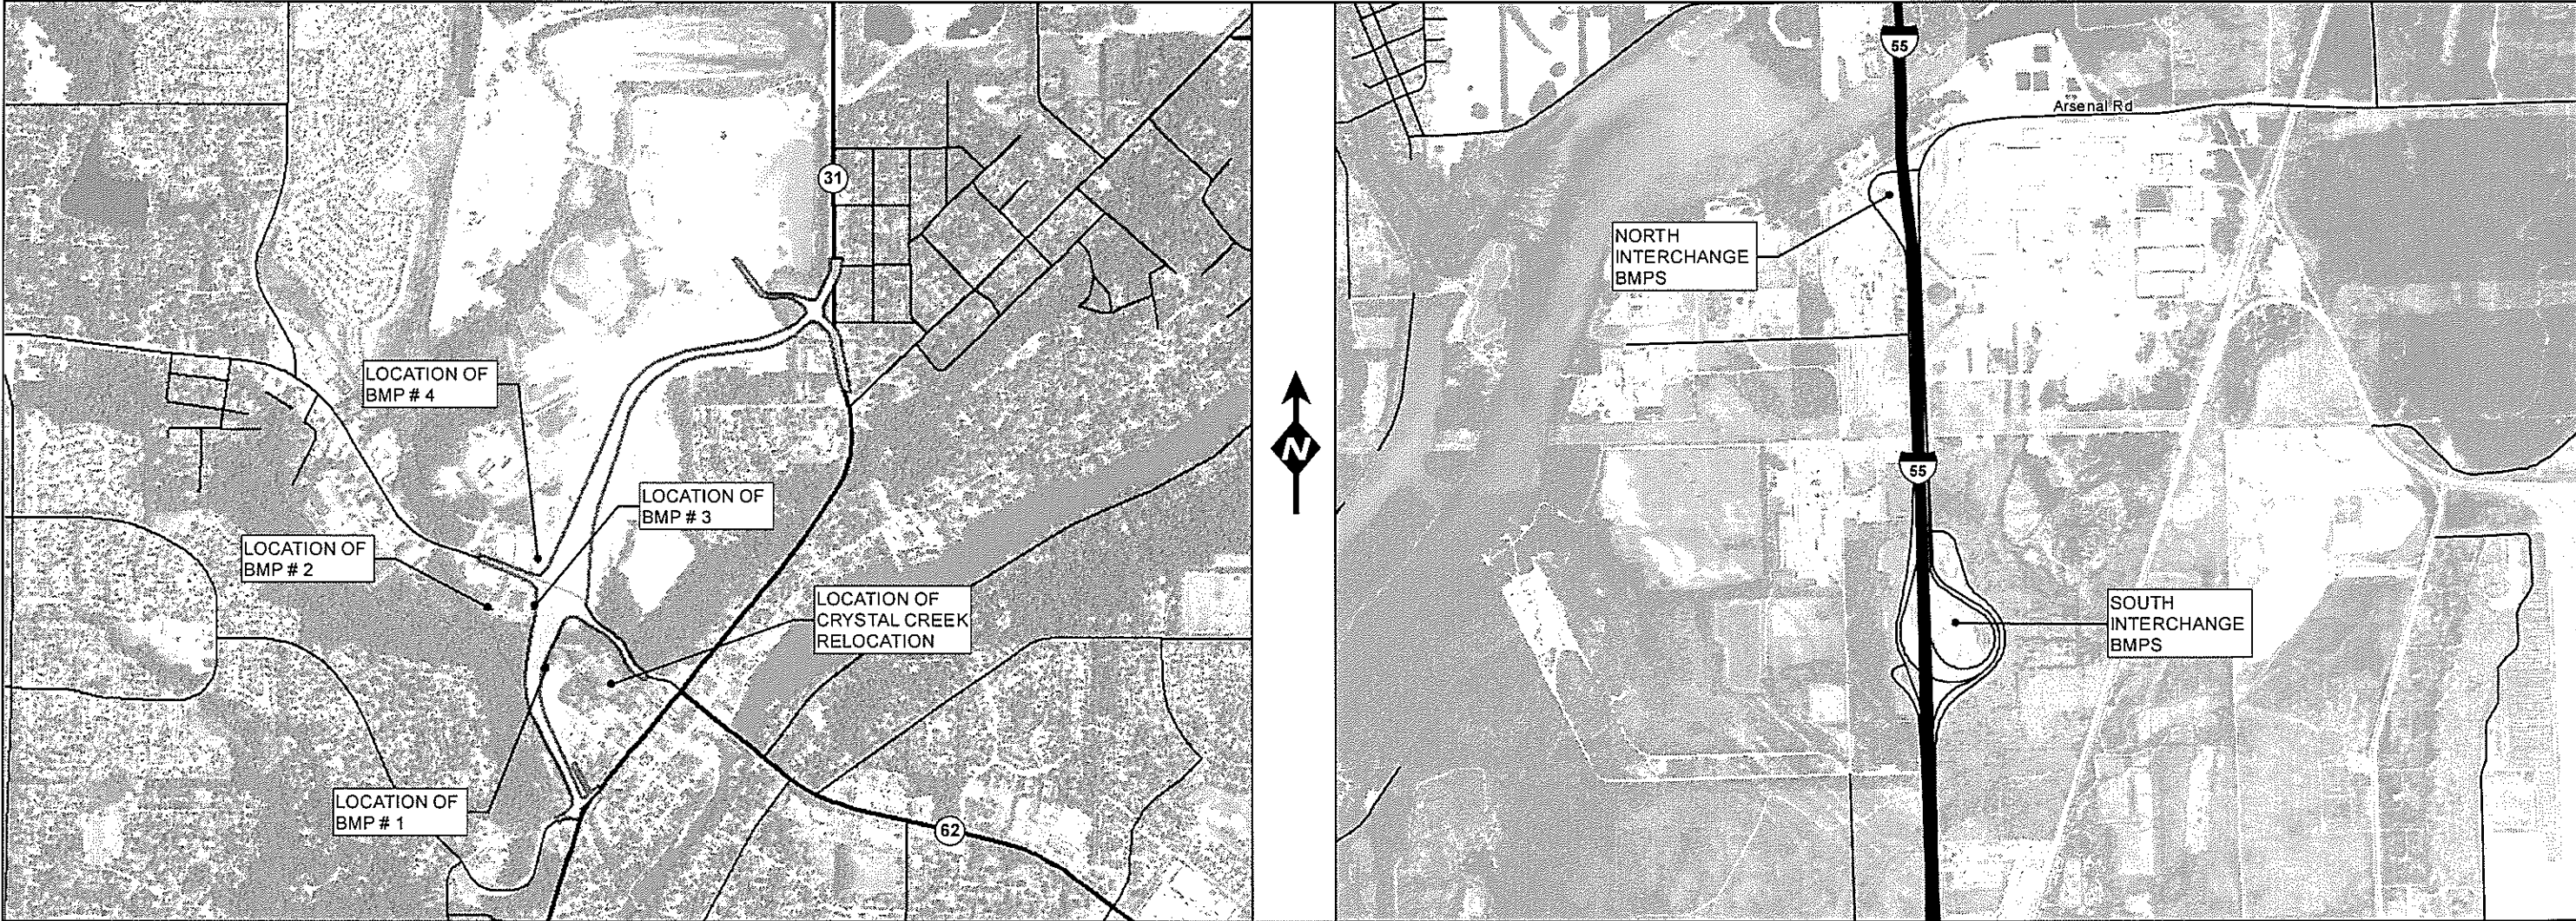

	ROUTE	SECTION	COUNTY	TOTAL SHEETS	SHEET NUMBER
	VARIOUS	2013-080 I	VARIOUS	16	11

CONTRACT 60X68

IL 31 BYPASS - MCHENRY COUNTY

I-55 AT ARSENAL RD - WILL COUNTY

ILLINOIS DEPARTMENT OF TRANSPORTATION
 WETLAND AREAS MANAGEMENT
 LOCATION MAP