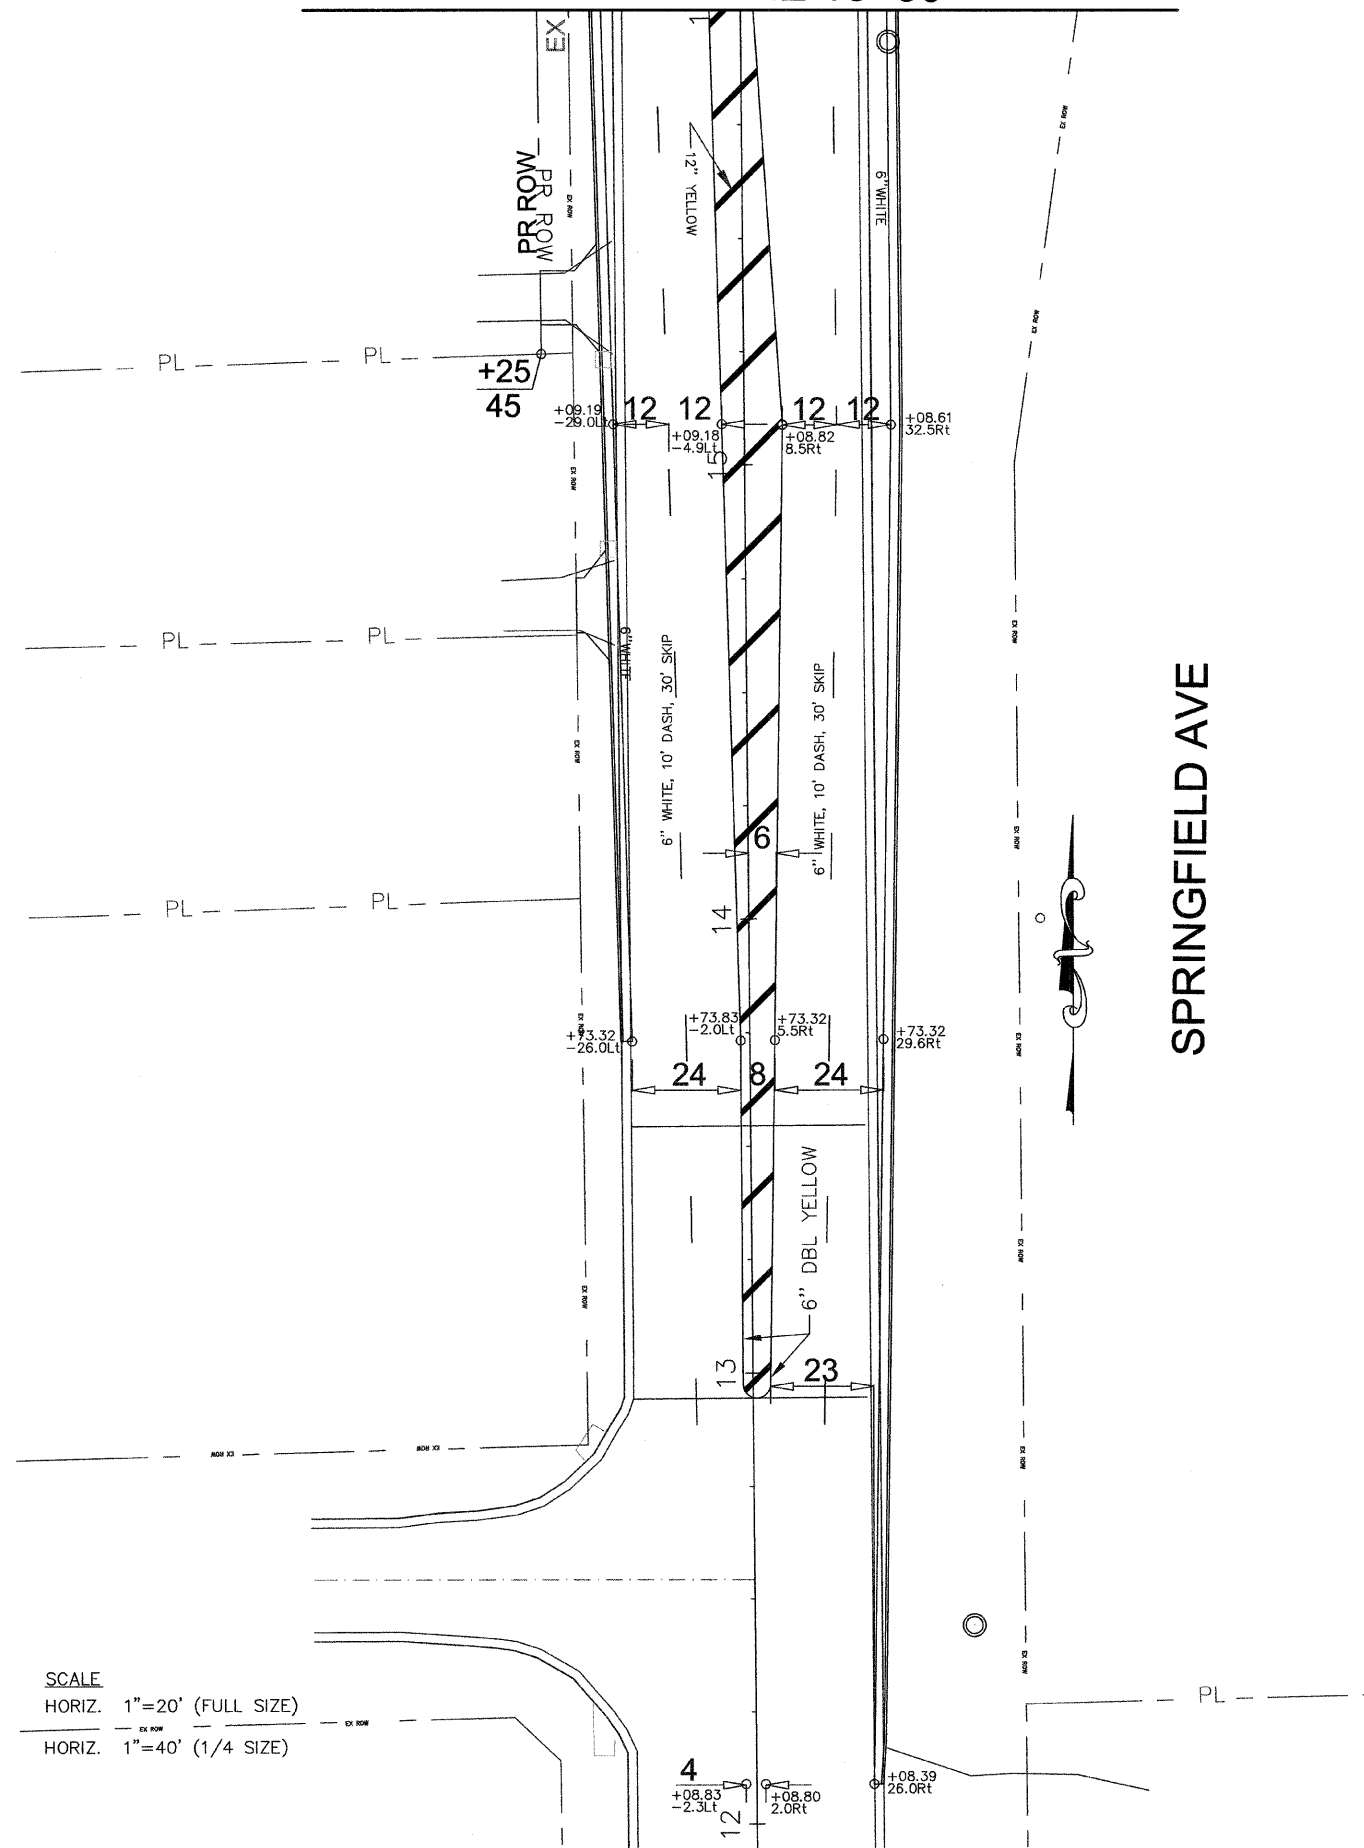

MATCH LINE 16+00

MATCH LINE 18+00

MATCH LINE 16+00

SPRINGFIELD AVE

SPRINGFIELD AVE

SCALE
 HORIZ. 1"=20' (FULL SIZE)
 HORIZ. 1"=40' (1/4 SIZE)