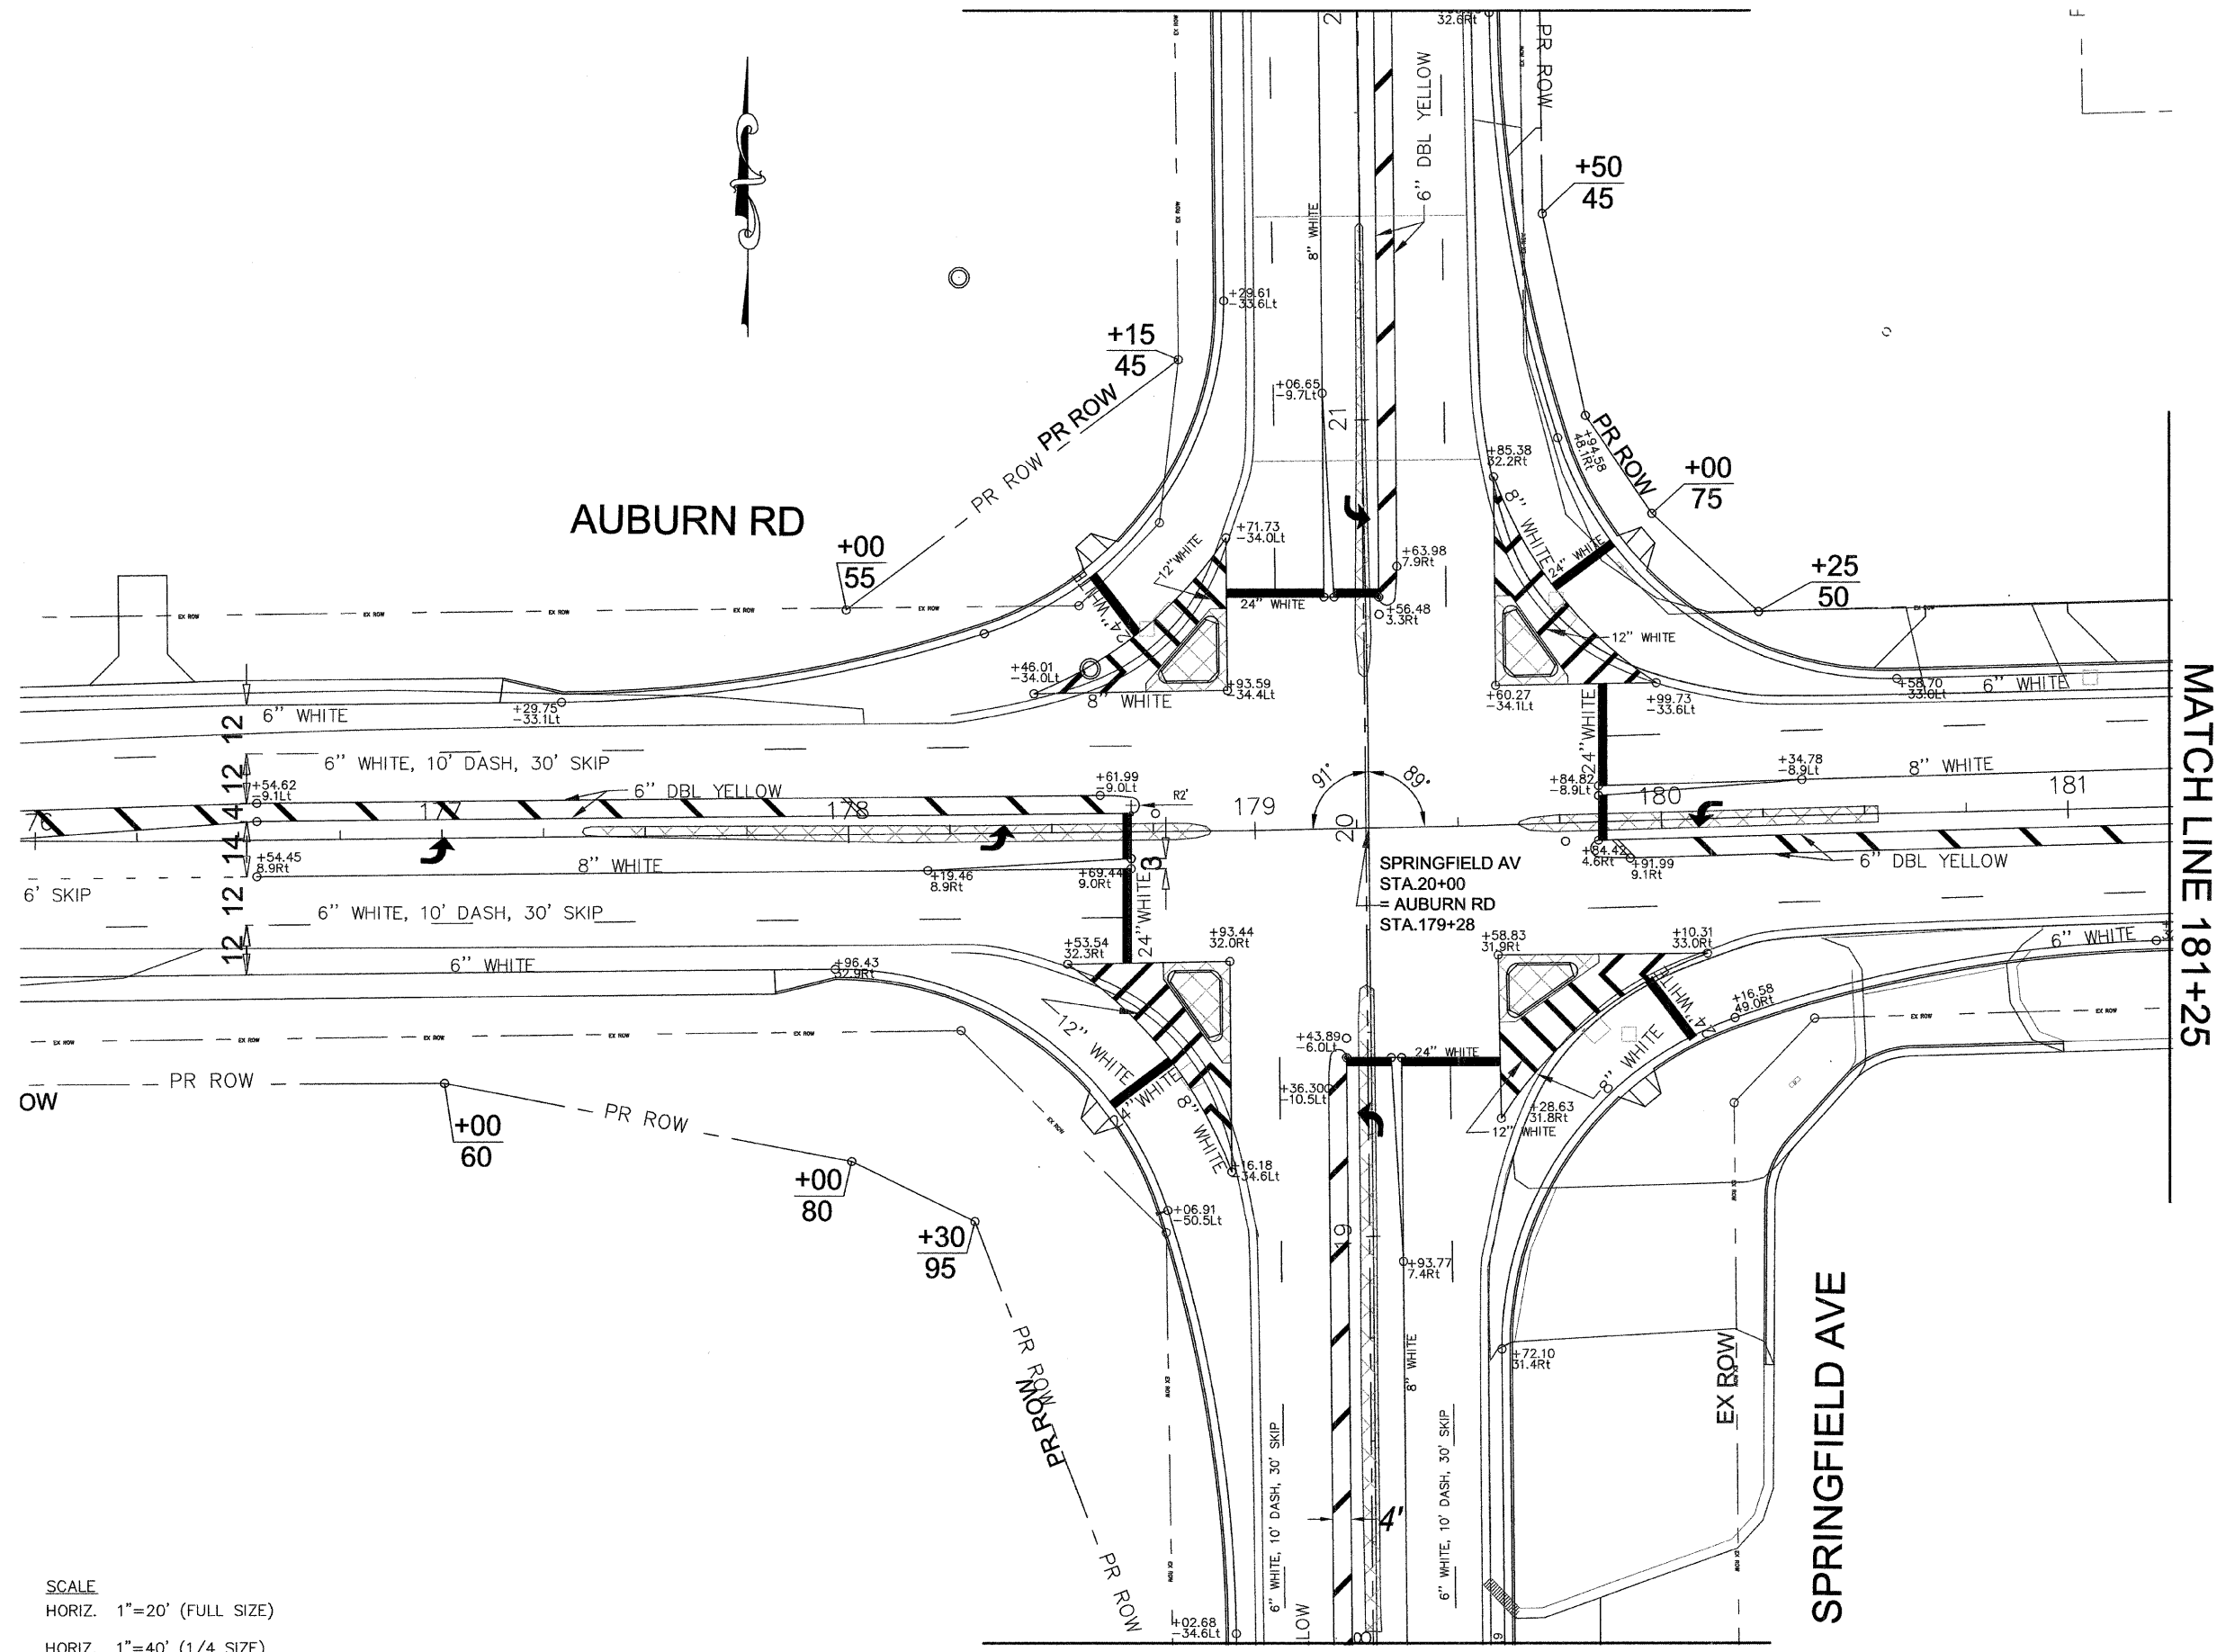

MATCH LINE 22+00

SCALE
 HORIZ. 1"=20' (FULL SIZE)
 HORIZ. 1"=40' (1/4 SIZE)

MATCH LINE 18+00