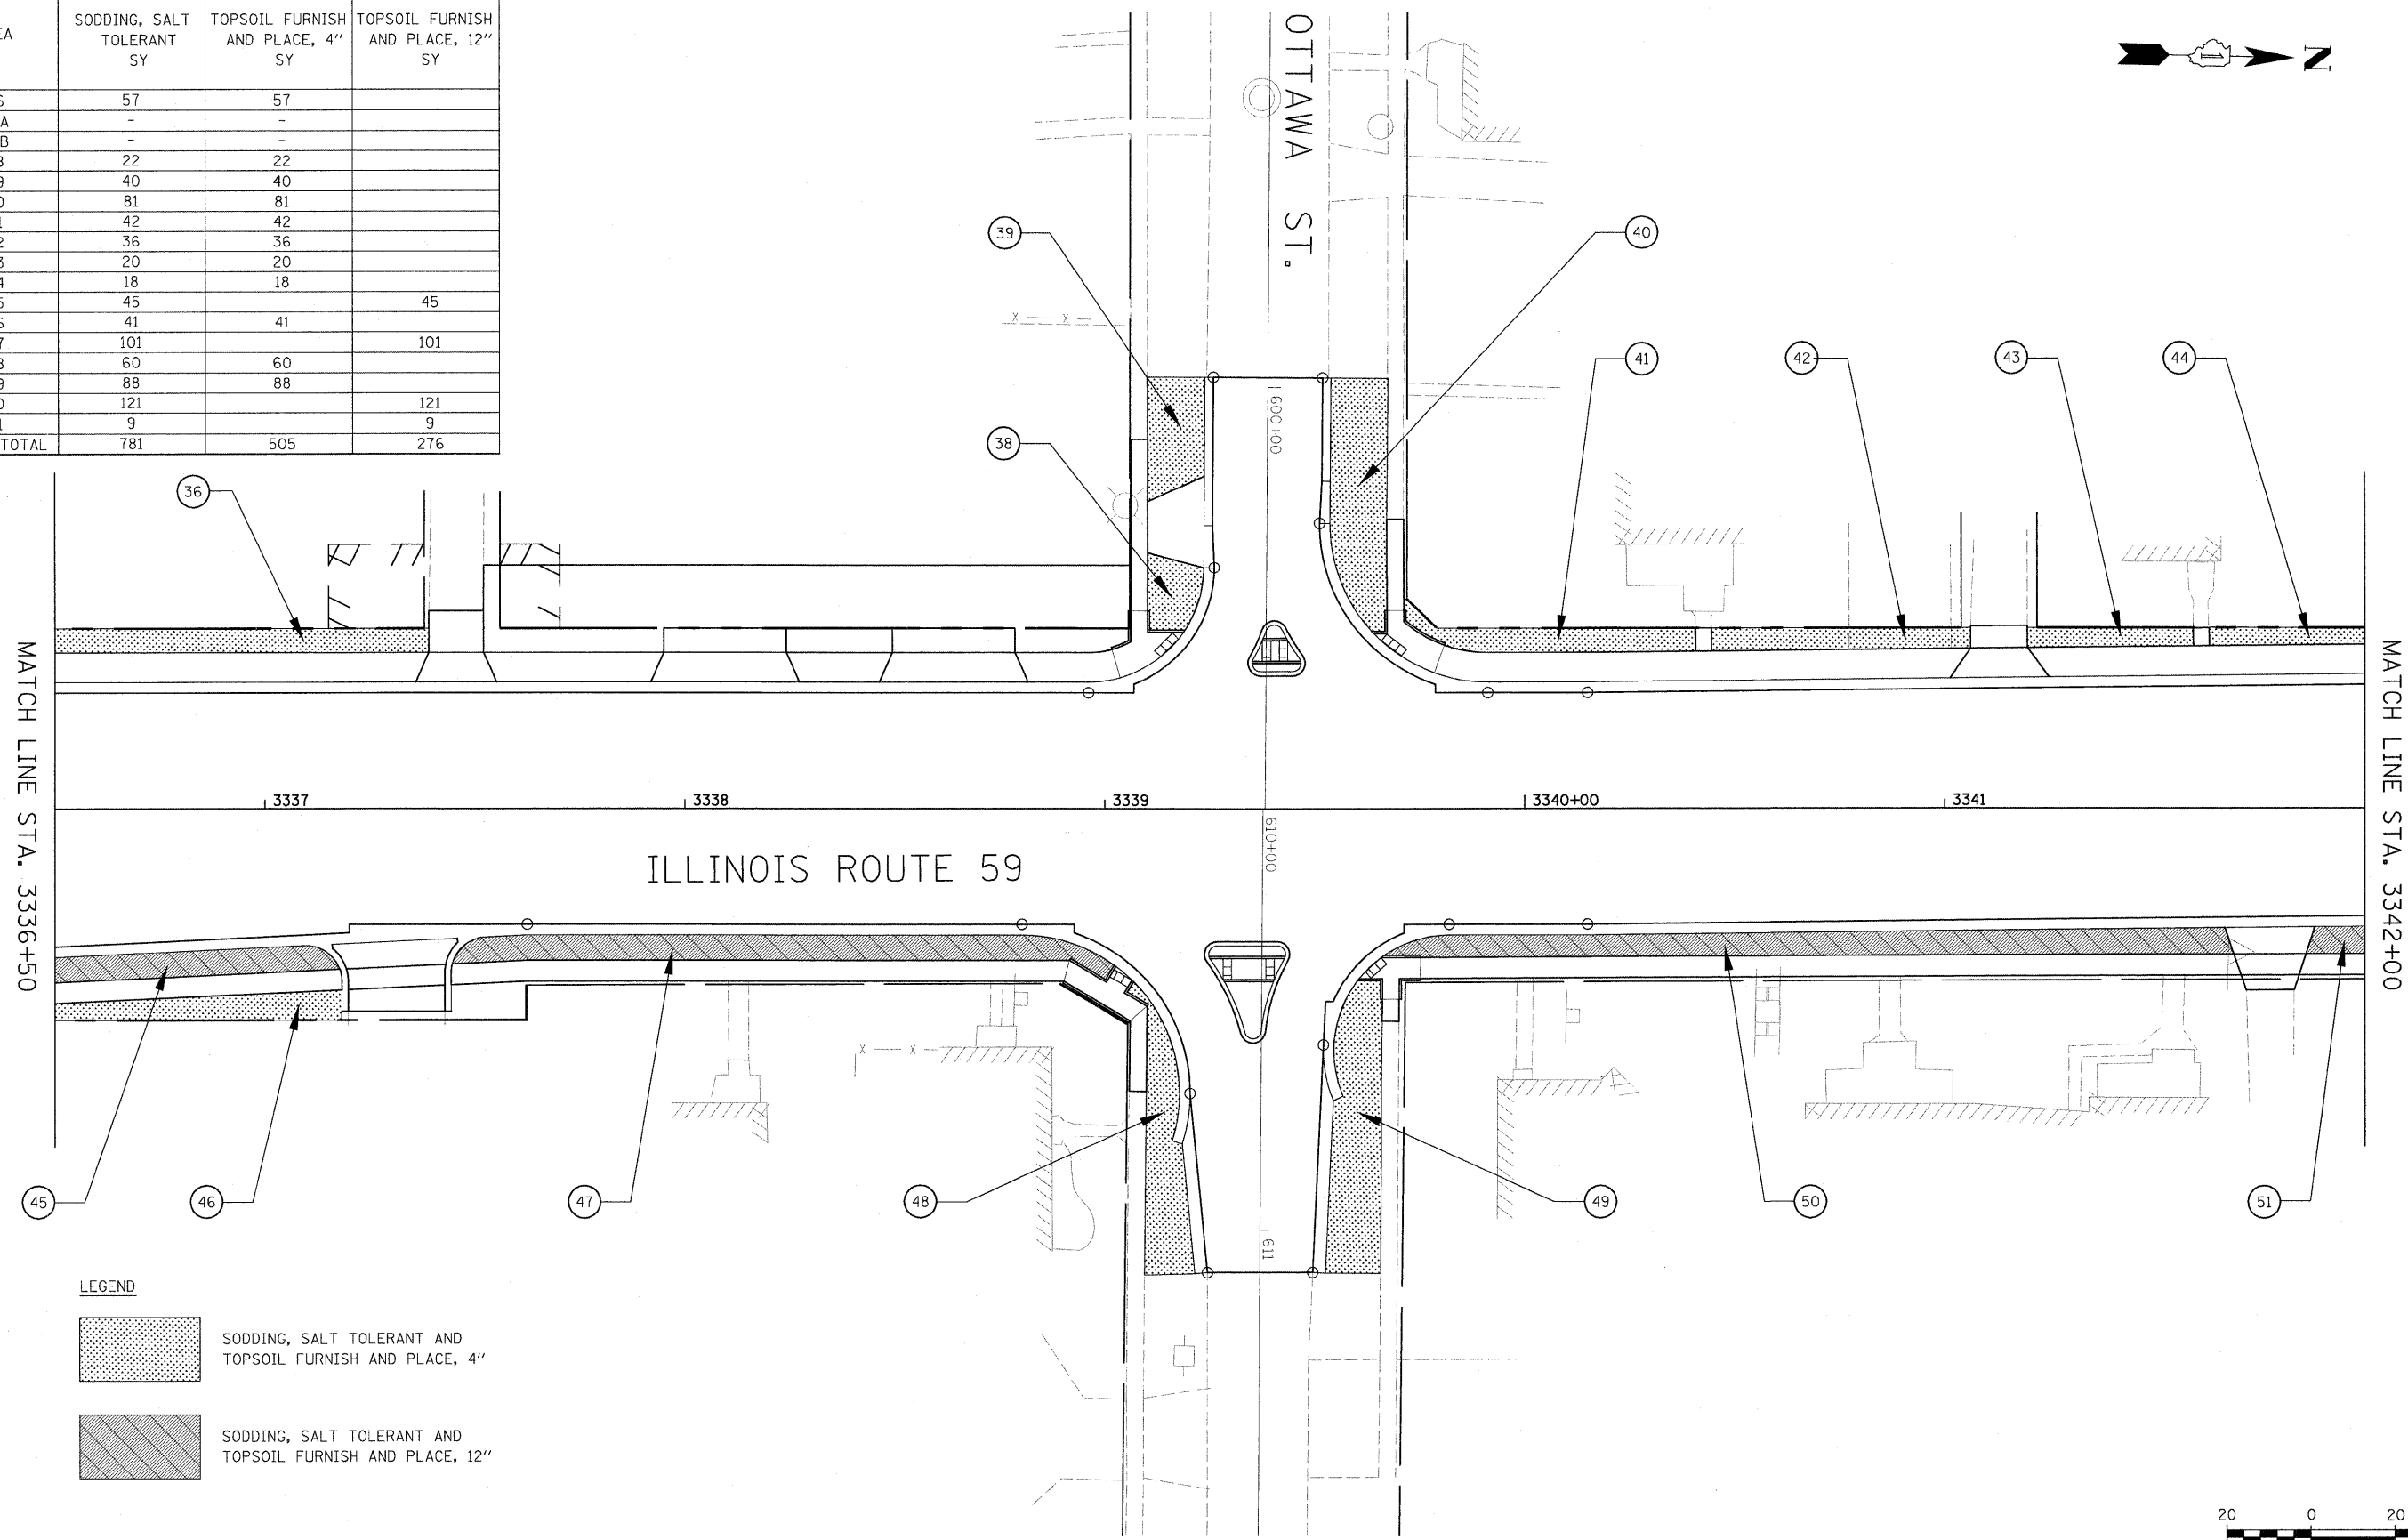

AREA	SODDING, SALT TOLERANT SY	TOPSOIL FURNISH AND PLACE, 4" SY	TOPSOIL FURNISH AND PLACE, 12" SY
36	57	57	
37A	-	-	
37B	-	-	
38	22	22	
39	40	40	
40	81	81	
41	42	42	
42	36	36	
43	20	20	
44	18	18	
45	45		45
46	41	41	
47	101		101
48	60	60	
49	88	88	
50	121		121
51	9		9
SHEET TOTAL	781	505	276

LEGEND

- SODDING, SALT TOLERANT AND TOPSOIL FURNISH AND PLACE, 4"
- SODDING, SALT TOLERANT AND TOPSOIL FURNISH AND PLACE, 12"