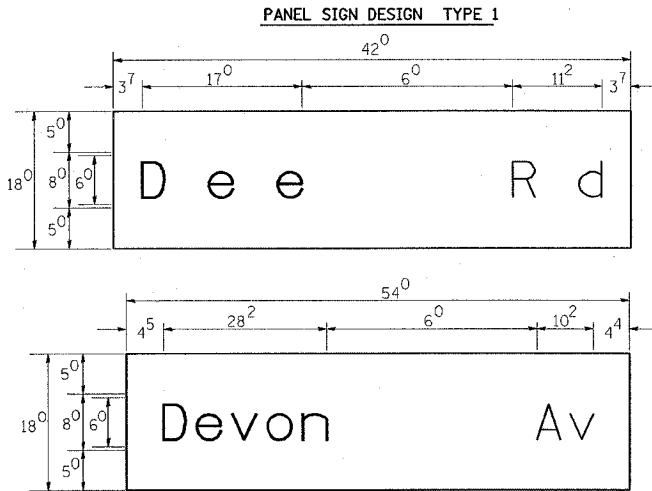

### SUPPORTING CHANNELS

5.25 Sq. Ft. each  
2 Required  
Design Series D

6.75 Sq. Ft. each  
2 Required  
Design Series D

NOTE: SIGN DIMENSIONS ARE IN ENGLISH UNITS

A	B	C
18"	2"	14"

### DUAL ARM

SIGNFIX ALUMINUM CHANNEL FRAMING SYSTEM  
Shall be used. See Note #5.