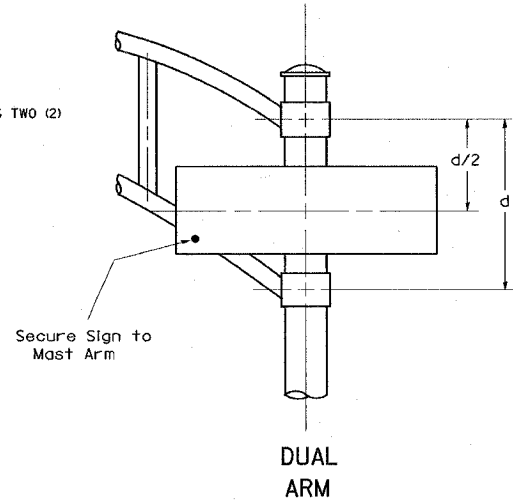

### SUPPORTING CHANNELS

5.25 Sq. Ft. each  
2 Required  
Design Series D

6.75 Sq. Ft. each  
2 Required  
Design Series D

NOTE: SIGN DIMENSIONS ARE IN ENGLISH UNITS

A	B	C
18"	2"	14"

### SUPPORTING CHANNELS

A	B	C
18"	2"	12"
30"	2"	22"

### DUAL ARM

SIGNFIX ALUMINUM CHANNEL FRAMING SYSTEM  
Shall be used. See Note #5.