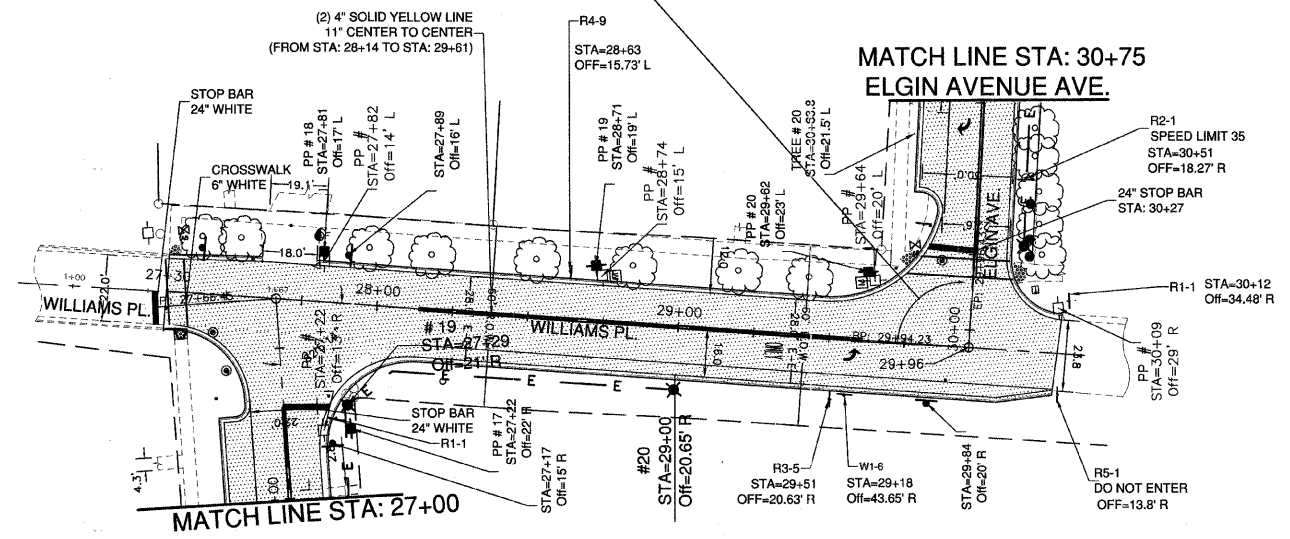

MATCH LINE STA: 18+50

MATCH LINE STA: 27+00

MATCH LINE STA: 30+75
ELGIN AVENUE AVE.

MATCH LINE STA: 27+00

TREE PLANTING UNDER UTILITY LINES		
NO.	BOTANICAL NAME	COMMON NAME
1	Crataegus crusgalli inermis	Thornless Cockspur Hawthorn
2	Crataegus crusgalli inermis	Thornless Cockspur Hawthorn
3	Syring reticulata	Japanese tree Lilac
4	Syring reticulata	Japanese tree Lilac
5	Syring reticulata	Japanese tree Lilac
6	Syring reticulata	Japanese tree Lilac
7	Amelanchier canadensis	Shadblow serviceberry
8	Amelanchier canadensis	Shadblow serviceberry
9	Amelanchier canadensis	Shadblow serviceberry
10	Amelanchier canadensis	Shadblow serviceberry
11	Amelanchier canadensis	Shadblow serviceberry
12	Cercis canadensis	Eastern redbud
13	Cercis canadensis	Eastern redbud
14	Cercis canadensis	Eastern redbud
15	Cercis canadensis	Eastern redbud
16	Syring reticulata	Japanese tree Lilac
17	Syring reticulata	Japanese tree Lilac
18	Crataegus crusgalli inermis	Thornless Cockspur Hawthorn
19	Crataegus crusgalli inermis	Thornless Cockspur Hawthorn
20	Amelanchier canadensis	Shadblow serviceberry
21	Amelanchier canadensis	Shadblow serviceberry