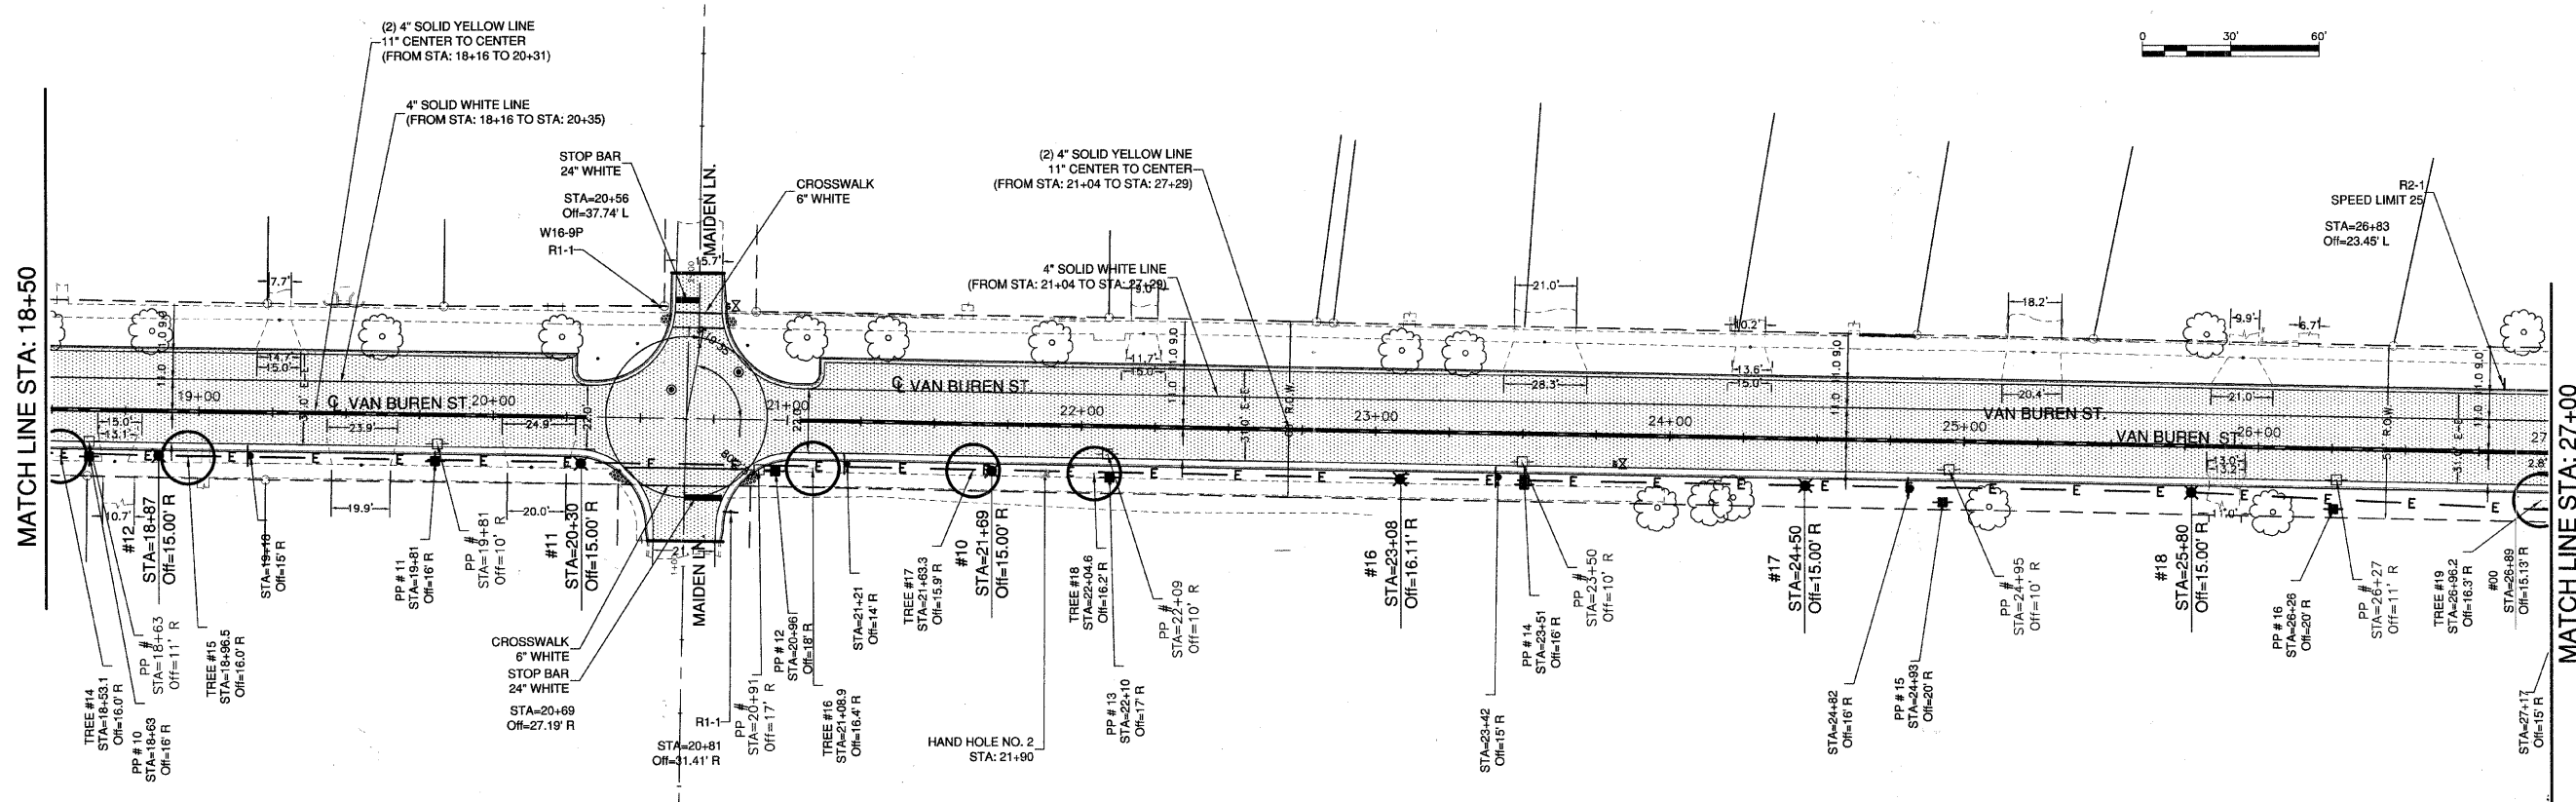

MATCH LINE STA: 18+50

MATCH LINE STA: 27+00

MATCH LINE STA: 30+75
ELGIN AVENUE AVE.

MATCH LINE STA: 27+00

TREE PLANTING UNDER UTILITY LINES		
NO.	BOTANICAL NAME	COMMON NAME
1	Crataegus crusgalli inermis	Thornless Cockspur Hawthorn
2	Crataegus crusgalli inermis	Thornless Cockspur Hawthorn
3	Syring reticulata	Japanese tree Lilac
4	Syring reticulata	Japanese tree Lilac
5	Syring reticulata	Japanese tree Lilac
6	Syring reticulata	Japanese tree Lilac
7	Amelanchier canadensis	Shadblow serviceberry
8	Amelanchier canadensis	Shadblow serviceberry
9	Amelanchier canadensis	Shadblow serviceberry
10	Amelanchier canadensis	Shadblow serviceberry
11	Amelanchier canadensis	Shadblow serviceberry
12	Cercis canadensis	Eastern redbud
13	Cercis canadensis	Eastern redbud
14	Cercis canadensis	Eastern redbud
15	Cercis canadensis	Eastern redbud
16	Syring reticulata	Japanese tree Lilac
17	Syring reticulata	Japanese tree Lilac
18	Crataegus crusgalli inermis	Thornless Cockspur Hawthorn
19	Crataegus crusgalli inermis	Thornless Cockspur Hawthorn
20	Amelanchier canadensis	Shadblow serviceberry
21	Amelanchier canadensis	Shadblow serviceberry