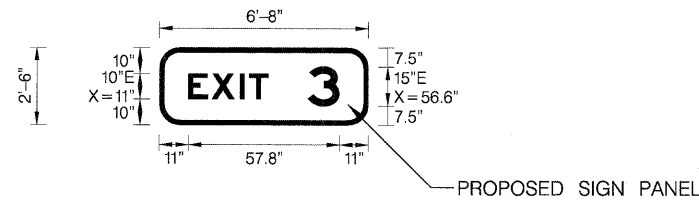

SIGN 27 PANEL  
 NB I-55 PAST ALIGNMENT LIMITS  
 MILE POST MARKER 1.65

SIGN 28 PANEL  
 NB I-55 PAST ALIGNMENT LIMITS  
 MILE POST MARKER 1.51

SIGN NUMBER	Sign Panel 27
WIDTH x HGHT.	6'-8" x 2'-6"
BORDER WIDTH	2"
CORNER RADIUS	8"
MOUNTING	Overhead
BACKGROUND	TYPE: Reflective
	COLOR: Green
LEGEND/BORDER	TYPE: Reflective
	COLOR: White/White

Dimensions are in inches.tenths  
 Letter locations are panel edge  
 to lower left corner

LETTER POSITIONS (X)					LENGTH	SERIESIZE
E	X	I	T	3		Clearview-Hwy-5-W
11	19.9	30.6	34.1	56.6	57.8	10,15