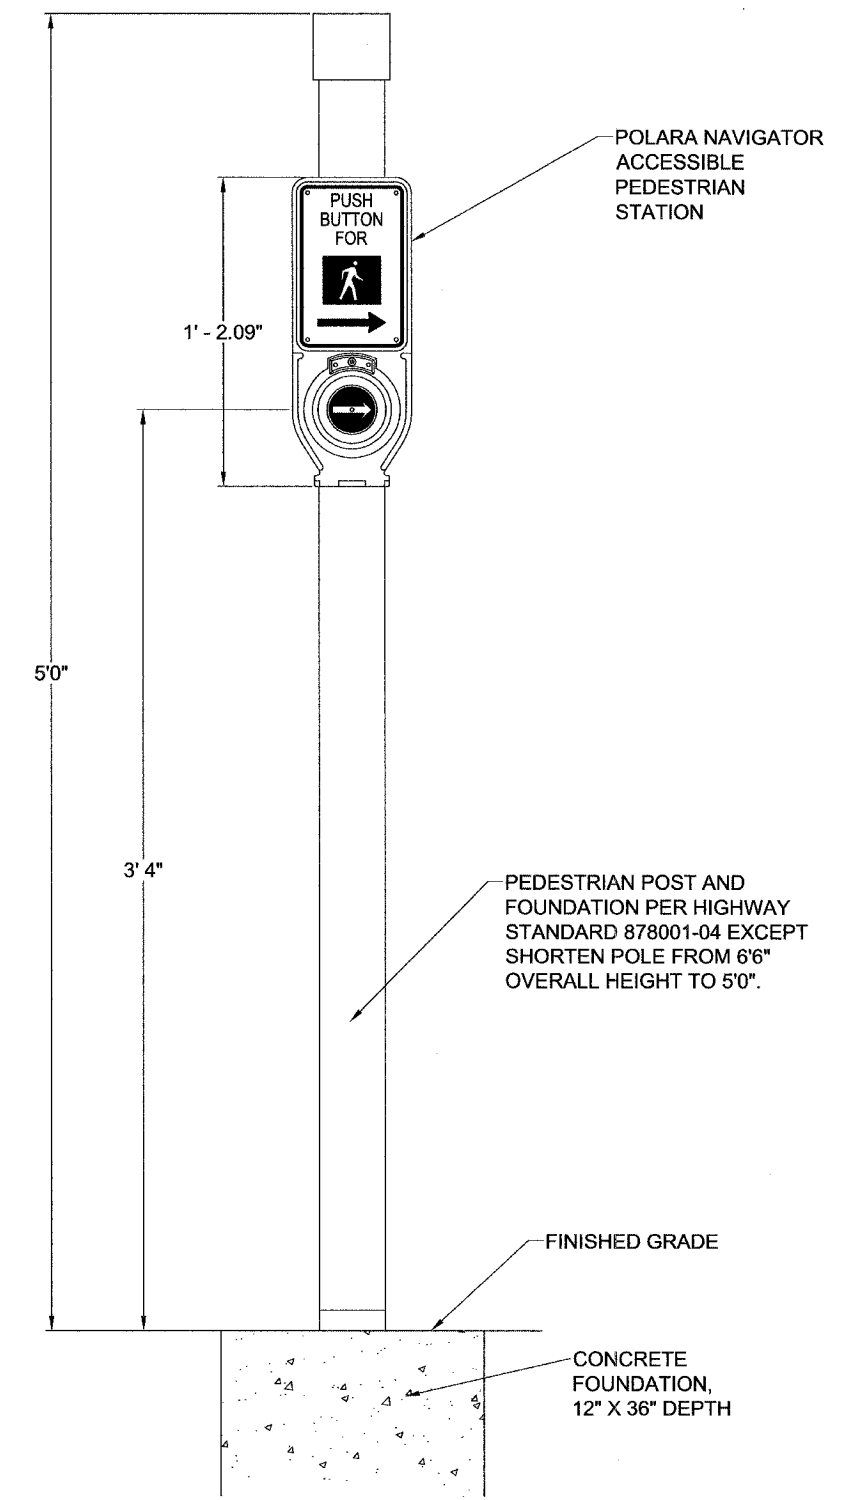

- TEXT SPECIFICATIONS**
- All text is 8" in height.
  - Width scale of 1:1.
  - Border and legend :  
3M Diamond Grade VIP 3990 white
  - Background:  
EC series 1170 Green Translucent (reverse image)

**MAST ARM MOUNTED STREET NAME SIGN PANEL DETAIL**

**PEDESTRIAN PUSH-BUTTON POST DETAIL**  
NO SCALE