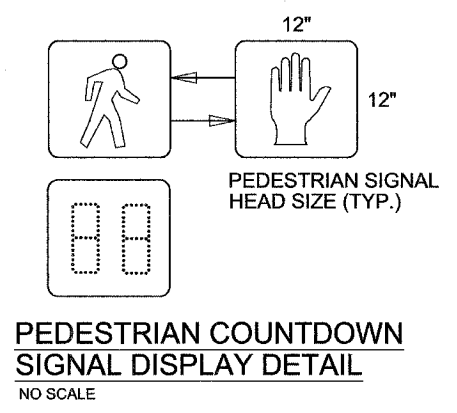

- TEXT SPECIFICATIONS**
- All text is 8" in height.
  - Width scale of 1:1.
  - Border and legend :  
3M Diamond Grade VIP 3990 white
  - Background:  
EC series 1170 Green Translucent (reverse image)

**MAST ARM MOUNTED STREET NAME SIGN PANEL DETAIL**

**PEDESTRIAN PUSH-BUTTON POST DETAIL**  
NO SCALE