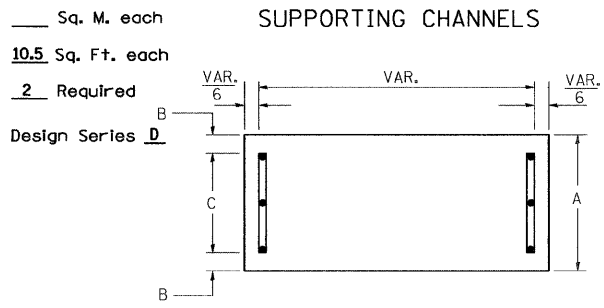

SIGNFIX ALUMINUM CHANNEL FRAMING SYSTEM shall be used. See Note #5.

Upper Case To Lower Case
Spacing Chart 8-6 Inch Series "C & D"

SERIES	SECOND LETTER															
	acde		bhikl		f w		j		s t		v y		x		z	
	C	D	C	D	C	D	C	D	C	D	C	D	C	D	C	D
A W X	1²	1⁴	1⁴	1⁵	1²	1⁴	0⁶	1⁰	1¹	1⁴	0⁶	1⁰	1¹	1²	1²	1⁴
B	1⁴	1⁵	2⁰	2¹	1⁴	1⁵	1¹	1²	1⁴	1⁵	1²	1⁴	1²	1⁴	1⁶	1⁷
C E G	1⁴	1⁵	2⁰	2¹	1²	1⁴	0⁶	1⁰	1²	1⁴	1²	1⁴	1⁴	1⁵	1⁴	1⁵
D O Q R	1⁴	1⁵	2⁰	2¹	1⁴	1⁵	0⁶	1⁰	1²	1⁴	1²	1⁴	1⁴	1⁵	1⁴	1⁵
F	0⁵	0⁶	1⁴	1⁵	0⁶	1⁰	0⁵	0⁶	0⁶	1⁰	0⁶	1⁰	0⁶	1⁰	1¹	1²
H I M N	2⁰	2¹	2²	2⁴	2⁰	2¹	1⁴	1⁵	1⁶	1⁷	1⁶	1⁷	2⁰	2¹	2⁰	2¹
J U	2⁰	2¹	2⁰	2¹	1⁶	1⁷	1⁴	1⁵	1⁶	1⁷	1⁶	1⁷	1⁶	1⁷	2⁰	2¹
K L	1¹	1²	1⁶	1⁷	1¹	1²	0⁵	0⁶	1¹	1²	1¹	1²	1¹	1²	1²	1⁴
P	1²	1⁴	1⁴	1⁵	1²	1⁴	0⁵	0⁶	1¹	1²	1¹	1²	1²	1⁴	1²	1⁴
S	1²	1⁴	1⁶	1⁷	1²	1⁴	0⁶	1⁰	1²	1⁴	1²	1⁴	1²	1⁴	1²	1⁴
T	1¹	1²	1⁶	1⁷	0⁶	1⁰	0⁶	1⁰	1¹	1²	1¹	1²	1¹	1²	1²	1⁴
V	0⁶	1⁰	1⁴	1⁵	1¹	1²	0⁶	1⁰	1²	1⁴	1²	1⁴	1²	1⁴	1²	1⁴
Y	0⁵	0⁶	1⁴	1⁵	0⁶	1⁰	0⁵	0⁶	0⁵	0⁷	0⁵	0⁶	0⁶	1⁰	1¹	1²
Z	1⁶	1⁷	2²	2⁴	1⁶	1⁷	1²	1⁴	1⁶	1⁷	1⁶	1⁷	1⁶	1⁷	2⁰	2¹

Lower Case To Lower Case
Spacing Chart 6 Inch Series "C & D"

SERIES	SECOND LETTER															
	acde		bhikl		f w		j		s t		v y		x		z	
	C	D	C	D	C	D	C	D	C	D	C	D	C	D	C	D
a d h g i j	1⁶	1⁷	2²	2⁴	1⁶	1⁷	1²	1⁴	1⁴	1⁵	1⁴	1⁵	1⁶	1⁷	1⁶	1⁷
l m n q u	1²	1⁴	1⁶	1⁷	1¹	1²	0⁵	0⁶	1¹	1²	1¹	1²	1²	1⁴	1²	1⁴
b f k o p s	1²	1⁴	1⁶	1⁷	1²	1⁴	0⁶	1⁰	1²	1⁴	1²	1⁴	1²	1⁴	1²	1⁴
c e	1²	1⁴	1⁶	1⁷	1²	1⁴	0⁶	1⁰	1²	1⁴	1²	1⁴	1²	1⁴	1²	1⁴
r	0⁶	1⁰	1²	1⁴	0⁶	1⁰	0³	0³	0⁵	0⁶	0⁵	0⁶	0⁶	1⁰	0⁶	1⁰
t z	1²	1⁴	1⁶	1⁷	1²	1⁴	0⁶	1⁰	1¹	1²	1¹	1²	1²	1⁴	1²	1⁴
v y	1¹	1²	1⁴	1⁵	1¹	1²	0⁵	0⁶	0⁶	1⁰	0⁶	1⁰	1¹	1²	1¹	1²
w	1¹	1²	1⁴	1⁵	1¹	1²	0⁵	0⁶	1¹	1²	1¹	1²	1¹	1²	1²	1⁴
x	1²	1⁴	1⁶	1⁷	1¹	1²	0⁵	0⁶	1¹	1²	1¹	1²	1¹	1²	1²	1⁴

Number To Number
Spacing Chart 8 Inch Series "C & D"

SERIES	SECOND NUMBER																			
	0		1		2		3		4		5		6		7		8		9	
	C	D	C	D	C	D	C	D	C	D	C	D	C	D	C	D	C	D	C	D
0 9	1⁶	1⁷	1⁶	1⁷	1⁴	1⁵	1²	1⁴	1⁴	1⁵	1⁴	1⁵	1⁶	1⁷	1²	1⁴	1⁶	1⁷	1⁶	1⁷
1	2⁰	2¹	2⁰	2¹	2⁰	2¹	1⁶	1⁷	1⁴	1⁵	2⁰	2¹	2⁰	2¹	1⁴	1⁵	2⁰	2¹	2⁰	2¹
2 3 4	1⁴	1⁵	1⁴	1⁵	1⁴	1⁵	1²	1⁴	1²	1⁴	1⁴	1⁵	1⁴	1⁵	1¹	1²	1⁴	1⁵	1⁴	1⁵
5	1⁴	1⁵	1⁴	1⁵	1⁴	1⁵	1¹	1²	1¹	1²	1⁴	1⁵	1⁴	1⁵	1¹	1²	1⁴	1⁵	1⁴	1⁵
6	1⁶	1⁷	1⁴	1⁵	1⁴	1⁵	1²	1⁵	1²	1⁴	1⁴	1⁵	1⁴	1⁵	1¹	1²	1⁴	1⁵	1⁴	1⁵
7	1²	1⁴	1²	1⁴	1⁴	1⁵	1²	1⁵	0⁵	0⁶	1²	1⁴	1⁴	1⁵	1¹	1²	1⁴	1⁵	1²	1⁴
8	1⁶	1⁷	1⁶	1⁷	1⁴	1⁵	1²	1⁵	1²	1⁴	1⁴	1⁵	1⁶	1⁷	1²	1⁴	1⁶	1⁷	1⁴	1⁵

EXAMPLE. 2 ³ DENOTES 3"

UPPER AND LOWER CASE LETTER WIDTHS

LETTERS	6 INCH UPPER CASE LETTERS				8 INCH UPPER CASE LETTERS				LETTERS	6 INCH LOWER CASE LETTERS	
	SERIES		SERIES		SERIES		SERIES			C	D
	C	D	C	D	C	D	C	D			
A	3⁶	5⁰	5⁰	6⁵	a	3⁵	4²				
B	3²	4⁰	4³	5³	b	3⁵	4²				
C	3²	4⁰	4³	5³	c	3⁵	4¹				
D	3²	4⁰	4³	5³	d	3⁵	4²				
E	3⁰	3⁵	4⁰	4⁷	e	3⁵	4²				
F	3⁰	3⁵	4⁰	4⁷	f	2³	2⁶				
G	3²	4⁰	4³	5³	g	3⁵	4²				
H	3²	4⁰	4³	5³	h	3⁵	4²				
I	0⁷	0⁷	1¹	1²	i	1¹	1¹				
J	3⁰	3⁶	4⁰	5⁰	j	2⁰	2²				
K	3²	4¹	4³	5⁴	k	3⁵	4²				
L	3⁰	3⁵	4⁰	4⁷	l	1¹	1¹				
M	3⁷	4⁵	5¹	6¹	m	6⁰	7⁰				
N	3²	4⁰	4³	5³	n	3⁵	4²				
O	3⁴	4²	4⁵	5⁵	o	3⁶	4³				
P	3²	4⁰	4³	5³	p	3⁵	4²				
Q	3⁴	4²	4⁵	5⁵	q	3⁵	4²				
R	3²	4⁰	4³	5³	r	2⁶	3²				
S	3²	4⁰	4³	5³	s	3⁶	4²				
T	3⁰	3⁵	4⁰	4⁷	t	2⁷	3²				
U	3²	4⁰	4³	5³	u	3⁵	4²				
V	3⁵	4⁴	4⁷	6⁰	v	4²	4⁷				
W	4⁴	5²	6⁰	7⁰	w	5⁵	6⁴				
X	3⁴	4⁰	4⁵	5³	x	4⁴	5¹				
Y	3⁶	5⁰	5⁰	6⁶	y	4⁶	5³				
Z	3²	4⁰	4³	5³	z	3⁶	4³