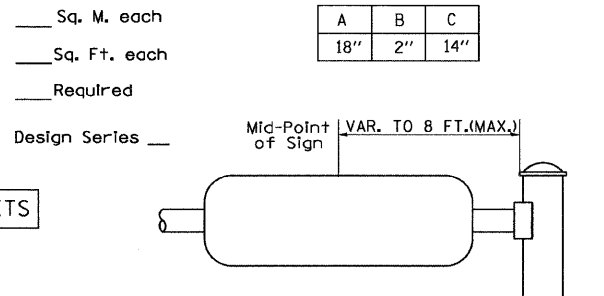

SIGNFIX ALUMINUM CHANNEL FRAMING SYSTEM shall be used. See Note #5.

Upper Case To Lower Case
Spacing Chart 8-6 Inch Series "C & D"

SERIES	SECOND LETTER															
	acde		bhikl		f w		j		s t		v y		x		z	
	C	D	C	D	C	D	C	D	C	D	C	D	C	D	C	D
A W X	1²	1⁴	1⁴	1⁵	1²	1⁴	0⁶	1⁰	1¹	1⁴	0⁶	1⁰	1¹	1²	1²	1⁴
B	1⁴	1⁵	2⁰	2¹	1⁴	1⁵	1¹	1²	1⁴	1⁵	1²	1⁴	1²	1⁴	1⁶	1⁷
C E G	1⁴	1⁵	2⁰	2¹	1²	1⁴	0⁶	1⁰	1²	1⁴	1²	1⁴	1⁴	1⁵	1⁴	1⁵
D O Q R	1⁴	1⁵	2⁰	2¹	1⁴	1⁵	0⁶	1⁰	1²	1⁴	1²	1⁴	1⁴	1⁵	1⁴	1⁵
F	0⁵	0⁶	1⁴	1⁵	0⁶	1⁰	0⁵	0⁶	0⁶	1⁰	0⁶	1⁰	0⁶	1⁰	1¹	1²
H I M N	2⁰	2¹	2²	2⁴	2⁰	2¹	1⁴	1⁵	1⁶	1⁷	1⁶	1⁷	2⁰	2¹	2⁰	2¹
J U	2⁰	2¹	2⁰	2¹	1⁶	1⁷	1⁴	1⁵	1⁶	1⁷	1⁶	1⁷	1⁶	1⁷	2⁰	2¹
K L	1¹	1²	1⁶	1⁷	1¹	1²	0⁵	0⁶	1¹	1²	1¹	1²	1¹	1²	1²	1⁴
P	1²	1⁴	1⁴	1⁵	1²	1⁴	0⁵	0⁶	1¹	1²	1¹	1²	1²	1⁴	1²	1⁴
S	1²	1⁴	1⁶	1⁷	1²	1⁴	0⁶	1⁰	1²	1⁴	1²	1⁴	1²	1⁴	1²	1⁴
T	1¹	1²	1⁶	1⁷	0⁶	1⁰	0⁶	1⁰	1¹	1²	1¹	1²	1¹	1²	1²	1⁴
V	0⁶	1⁰	1⁴	1⁵	1¹	1²	0⁶	1⁰	1²	1⁴	1²	1⁴	1²	1⁴	1²	1⁴
Y	0⁵	0⁶	1⁴	1⁵	0⁶	1⁰	0⁵	0⁶	0⁵	0⁷	0⁵	0⁶	0⁶	1⁰	1¹	1²
Z	1⁶	1⁷	2²	2⁴	1⁶	1⁷	1²	1⁴	1⁶	1⁷	1⁶	1⁷	1⁶	1⁷	2⁰	2¹

Lower Case To Lower Case
Spacing Chart 6 Inch Series "C & D"

SERIES	SECOND LETTER															
	acde		bhikl		f w		j		s t		v y		x		z	
	C	D	C	D	C	D	C	D	C	D	C	D	C	D	C	D
a d h g i j	1⁶	1⁷	2²	2⁴	1⁶	1⁷	1²	1⁴	1⁴	1⁵	1⁴	1⁵	1⁶	1⁷	1⁶	1⁷
l m n q u	1²	1⁴	1⁶	1⁷	1¹	1²	0⁵	0⁶	1¹	1²	1¹	1²	1²	1⁴	1²	1⁴
b f k o p s	1²	1⁴	1⁶	1⁷	1²	1⁴	0⁶	1⁰	1²	1⁴	1²	1⁴	1²	1⁴	1²	1⁴
c e	1²	1⁴	1⁶	1⁷	1²	1⁴	0⁶	1⁰	1²	1⁴	1²	1⁴	1²	1⁴	1²	1⁴
r	0⁶	1⁰	1²	1⁴	0⁶	1⁰	0³	0³	0⁵	0⁶	0⁵	0⁶	0⁶	1⁰	0⁶	1⁰
t z	1²	1⁴	1⁶	1⁷	1²	1⁴	0⁶	1⁰	1¹	1²	1¹	1²	1²	1⁴	1²	1⁴
v y	1¹	1²	1⁴	1⁵	1¹	1²	0⁵	0⁶	0⁶	1⁰	0⁶	1⁰	1¹	1²	1¹	1²
w	1¹	1²	1⁴	1⁵	1¹	1²	0⁵	0⁶	1¹	1²	1¹	1²	1¹	1²	1²	1⁴
x	1²	1⁴	1⁶	1⁷	1¹	1²	0⁵	0⁶	1¹	1²	1¹	1²	1¹	1²	1²	1⁴

Number To Number
Spacing Chart 8 Inch Series "C & D"

SERIES	SECOND NUMBER																			
	0		1		2		3		4		5		6		7		8		9	
	C	D	C	D	C	D	C	D	C	D	C	D	C	D	C	D	C	D	C	D
0 9	1⁶	1⁷	1⁶	1⁷	1⁴	1⁵	1²	1⁴	1⁴	1⁵	1⁴	1⁵	1⁶	1⁷	1²	1⁴	1⁶	1⁷	1⁶	1⁷
1	2⁰	2¹	2⁰	2¹	2⁰	2¹	1⁶	1⁷	1⁴	1⁵	2⁰	2¹	2⁰	2¹	1⁴	1⁵	2⁰	2¹	2⁰	2¹
2 3 4	1⁴	1⁵	1⁴	1⁵	1⁴	1⁵	1²	1⁴	1²	1⁴	1⁴	1⁵	1⁴	1⁵	1¹	1²	1⁴	1⁵	1⁴	1⁵
5	1⁴	1⁵	1⁴	1⁵	1⁴	1⁵	1¹	1²	1¹	1²	1⁴	1⁵	1⁴	1⁵	1¹	1²	1⁴	1⁵	1⁴	1⁵
6	1⁶	1⁷	1⁴	1⁵	1⁴	1⁵	1²	1⁵	1²	1⁴	1⁴	1⁵	1⁴	1⁵	1¹	1²	1⁴	1⁵	1⁴	1⁵
7	1²	1⁴	1²	1⁴	1⁴	1⁵	1²	1⁵	0⁵	0⁶	1²	1⁴	1⁴	1⁵	1¹	1²	1⁴	1⁵	1²	1⁴
8	1⁶	1⁷	1⁶	1⁷	1⁴	1⁵	1²	1⁵	1²	1⁴	1⁴	1⁵	1⁶	1⁷	1²	1⁴	1⁶	1⁷	1⁴	1⁵

EXAMPLE. 2 ³ DENOTES 3"

UPPER AND LOWER CASE LETTER WIDTHS

LETTERS	6 INCH UPPER CASE LETTERS				8 INCH UPPER CASE LETTERS				LETTERS	6 INCH LOWER CASE LETTERS	
	SERIES		SERIES		SERIES		SERIES			C	D
	C	D	C	D	C	D	C	D			
A	3⁶	5⁰	5⁰	6⁵	a	3⁵	4²				
B	3²	4⁰	4³	5³	b	3⁵	4²				
C	3²	4⁰	4³	5³	c	3⁵	4¹				
D	3²	4⁰	4³	5³	d	3⁵	4²				
E	3⁰	3⁵	4⁰	4⁷	e	3⁵	4²				
F	3⁰	3⁵	4⁰	4⁷	f	2³	2⁶				
G	3²	4⁰	4³	5³	g	3⁵	4²				
H	3²	4⁰	4³	5³	h	3⁵	4²				
I	0⁷	0⁷	1¹	1²	i	1¹	1¹				
J	3⁰	3⁶	4⁰	5⁰	j	2⁰	2²				
K	3²	4¹	4³	5⁴	k	3⁵	4²				
L	3⁰	3⁵	4⁰	4⁷	l	1¹	1¹				
M	3⁷	4⁵	5¹	6¹	m	6⁰	7⁰				
N	3²	4⁰	4³	5³	n	3⁵	4²				
O	3⁴	4²	4⁵	5⁵	o	3⁶	4³				
P	3²	4⁰	4³	5³	p	3⁵	4²				
Q	3⁴	4²	4⁵	5⁵	q	3⁵	4²				
R	3²	4⁰	4³	5³	r	2⁶	3²				
S	3²	4⁰	4³	5³	s	3⁶	4²				
T	3⁰	3⁵	4⁰	4⁷	t	2⁷	3²				
U	3²	4⁰	4³	5³	u	3⁵	4²				
V	3⁵	4⁴	4⁷	6⁰	v	4²	4⁷				
W	4⁴	5²	6⁰	7⁰	w	5⁵	6⁴				
X	3⁴	4⁰	4⁵	5³	x	4⁴	5¹				
Y	3⁶	5⁰	5⁰	6⁶	y	4⁶	5³				
Z	3²	4⁰	4³	5³	z	3⁶	4³