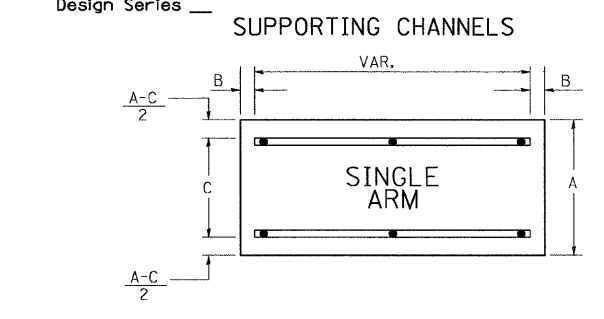

SIGNFIX ALUMINUM CHANNEL FRAMING SYSTEM shall be used. See Note #5.

Upper Case To Lower Case
Spacing Chart 8-6 Inch Series "C & D"

SERIES	SECOND LETTER															
	acde		bhikl		f w		j		s t		v y		x		z	
	C	D	C	D	C	D	C	D	C	D	C	D	C	D	C	D
A W X	1²	1⁴	1⁴	1⁵	1²	1⁴	0⁶	1⁰	1¹	1⁴	0⁶	1⁰	1¹	1²	1²	1⁴
B	1⁴	1⁵	2⁰	2¹	1⁴	1⁵	1¹	1²	1⁴	1⁵	1²	1⁴	1²	1⁴	1⁶	1⁷
C E G	1⁴	1⁵	2⁰	2¹	1²	1⁴	0⁶	1⁰	1²	1⁴	1²	1⁴	1⁴	1⁵	1⁴	1⁵
D O Q R	1⁴	1⁵	2⁰	2¹	1⁴	1⁵	0⁶	1⁰	1²	1⁴	1²	1⁴	1⁴	1⁵	1⁴	1⁵
F	0⁵	0⁶	1⁴	1⁵	0⁶	1⁰	0⁵	0⁶	0⁶	1⁰	0⁶	1⁰	0⁶	1⁰	1¹	1²
H I M N	2⁰	2¹	2²	2⁴	2⁰	2¹	1⁴	1⁵	1⁶	1⁷	1⁶	1⁷	2⁰	2¹	2⁰	2¹
J U	2⁰	2¹	2⁰	2¹	1⁶	1⁷	1⁴	1⁵	1⁶	1⁷	1⁶	1⁷	1⁶	1⁷	2⁰	2¹
K L	1¹	1²	1⁶	1⁷	1¹	1²	0⁵	0⁶	1¹	1²	1¹	1²	1¹	1²	1²	1⁴
P	1²	1⁴	1⁴	1⁵	1²	1⁴	0⁵	0⁶	1¹	1²	1¹	1²	1²	1⁴	1²	1⁴
S	1²	1⁴	1⁶	1⁷	1²	1⁴	0⁶	1⁰	1²	1⁴	1²	1⁴	1²	1⁴	1²	1⁴
T	1¹	1²	1⁶	1⁷	0⁶	1⁰	0⁶	1⁰	1¹	1²	1¹	1²	1¹	1²	1²	1⁴
V	0⁶	1⁰	1⁴	1⁵	1¹	1²	0⁶	1⁰	1²	1⁴	1²	1⁴	1²	1⁴	1²	1⁴
Y	0⁵	0⁶	1⁴	1⁵	0⁶	1⁰	0⁵	0⁶	0⁵	0⁷	0⁵	0⁶	0⁶	1⁰	1¹	1²
Z	1⁶	1⁷	2²	2⁴	1⁶	1⁷	1²	1⁴	1⁶	1⁷	1⁶	1⁷	1⁶	1⁷	2⁰	2¹

Lower Case To Lower Case
Spacing Chart 6 Inch Series "C & D"

SERIES	SECOND LETTER															
	acde		bhikl		f w		j		s t		v y		x		z	
	C	D	C	D	C	D	C	D	C	D	C	D	C	D	C	D
a d h g i j	1⁶	1⁷	2²	2⁴	1⁶	1⁷	1²	1⁴	1⁴	1⁵	1⁴	1⁵	1⁶	1⁷	1⁶	1⁷
l m n q u	1²	1⁴	1⁶	1⁷	1¹	1²	0⁵	0⁶	1¹	1²	1¹	1²	1²	1⁴	1²	1⁴
b f k o p s	1²	1⁴	1⁶	1⁷	1²	1⁴	0⁶	1⁰	1²	1⁴	1²	1⁴	1²	1⁴	1²	1⁴
c e	1²	1⁴	1⁶	1⁷	1²	1⁴	0⁶	1⁰	1²	1⁴	1²	1⁴	1²	1⁴	1²	1⁴
r	0⁶	1⁰	1²	1⁴	0⁶	1⁰	0³	0³	0⁵	0⁶	0⁵	0⁶	0⁶	1⁰	0⁶	1⁰
t z	1²	1⁴	1⁶	1⁷	1²	1⁴	0⁶	1⁰	1¹	1²	1¹	1²	1²	1⁴	1²	1⁴
v y	1¹	1²	1⁴	1⁵	1¹	1²	0⁵	0⁶	0⁶	1⁰	0⁶	1⁰	1¹	1²	1¹	1²
w	1¹	1²	1⁴	1⁵	1¹	1²	0⁵	0⁶	1¹	1²	1¹	1²	1¹	1²	1²	1⁴
x	1²	1⁴	1⁶	1⁷	1¹	1²	0⁵	0⁶	1¹	1²	1¹	1²	1¹	1²	1²	1⁴

Number To Number
Spacing Chart 8 Inch Series "C & D"

SERIES	SECOND NUMBER																			
	0		1		2		3		4		5		6		7		8		9	
	C	D	C	D	C	D	C	D	C	D	C	D	C	D	C	D	C	D	C	D
0 9	1⁶	1⁷	1⁶	1⁷	1⁴	1⁵	1²	1⁴	1⁴	1⁵	1⁴	1⁵	1⁶	1⁷	1²	1⁴	1⁶	1⁷	1⁶	1⁷
1	2⁰	2¹	2⁰	2¹	2⁰	2¹	1⁶	1⁷	1⁴	1⁵	2⁰	2¹	2⁰	2¹	1⁴	1⁵	2⁰	2¹	2⁰	2¹
2 3 4	1⁴	1⁵	1⁴	1⁵	1⁴	1⁵	1²	1⁴	1²	1⁴	1⁴	1⁵	1⁴	1⁵	1¹	1²	1⁴	1⁵	1⁴	1⁵
5	1⁴	1⁵	1⁴	1⁵	1⁴	1⁵	1¹	1²	1¹	1²	1⁴	1⁵	1⁴	1⁵	1¹	1²	1⁴	1⁵	1⁴	1⁵
6	1⁶	1⁷	1⁴	1⁵	1⁴	1⁵	1²	1⁵	1²	1⁴	1⁴	1⁵	1⁴	1⁵	1¹	1²	1⁴	1⁵	1⁴	1⁵
7	1²	1⁴	1²	1⁴	1⁴	1⁵	1²	1⁵	0⁵	0⁶	1²	1⁴	1⁴	1⁵	1¹	1²	1⁴	1⁵	1²	1⁴
8	1⁶	1⁷	1⁶	1⁷	1⁴	1⁵	1²	1⁵	1²	1⁴	1⁴	1⁵	1⁶	1⁷	1²	1⁴	1⁶	1⁷	1⁴	1⁵

EXAMPLE. 2 ³ DENOTES 3"

UPPER AND LOWER CASE LETTER WIDTHS

LETTERS	6 INCH UPPER CASE LETTERS				8 INCH UPPER CASE LETTERS				LETTERS	6 INCH LOWER CASE LETTERS	
	SERIES		SERIES		SERIES		SERIES			C	D
	C	D	C	D	C	D	C	D			
A	3⁶	5⁰	5⁰	6⁵	a	3⁵	4²				
B	3²	4⁰	4³	5³	b	3⁵	4²				
C	3²	4⁰	4³	5³	c	3⁵	4¹				
D	3²	4⁰	4³	5³	d	3⁵	4²				
E	3⁰	3⁵	4⁰	4⁷	e	3⁵	4²				
F	3⁰	3⁵	4⁰	4⁷	f	2³	2⁶				
G	3²	4⁰	4³	5³	g	3⁵	4²				
H	3²	4⁰	4³	5³	h	3⁵	4²				
I	0⁷	0⁷	1¹	1²	i	1¹	1¹				
J	3⁰	3⁶	4⁰	5⁰	j	2⁰	2²				
K	3²	4¹	4³	5⁴	k	3⁵	4²				
L	3⁰	3⁵	4⁰	4⁷	l	1¹	1¹				
M	3⁷	4⁵	5¹	6¹	m	6⁰	7⁰				
N	3²	4⁰	4³	5³	n	3⁵	4²				
O	3⁴	4²	4⁵	5⁵	o	3⁶	4³				
P	3²	4⁰	4³	5³	p	3⁵	4²				
Q	3⁴	4²	4⁵	5⁵	q	3⁵	4²				
R	3²	4⁰	4³	5³	r	2⁶	3²				
S	3²	4⁰	4³	5³	s	3⁶	4²				
T	3⁰	3⁵	4⁰	4⁷	t	2⁷	3²				
U	3²	4⁰	4³	5³	u	3⁵	4²				
V	3⁵	4⁴	4⁷	6⁰	v	4²	4⁷				
W	4⁴	5²	6⁰	7⁰	w	5⁵	6⁴				
X	3⁴	4⁰	4⁵	5³	x	4⁴	5¹				
Y	3⁶	5⁰	5⁰	6⁶	y	4⁶	5³				
Z	3²	4⁰	4³	5³	z	3⁶	4³