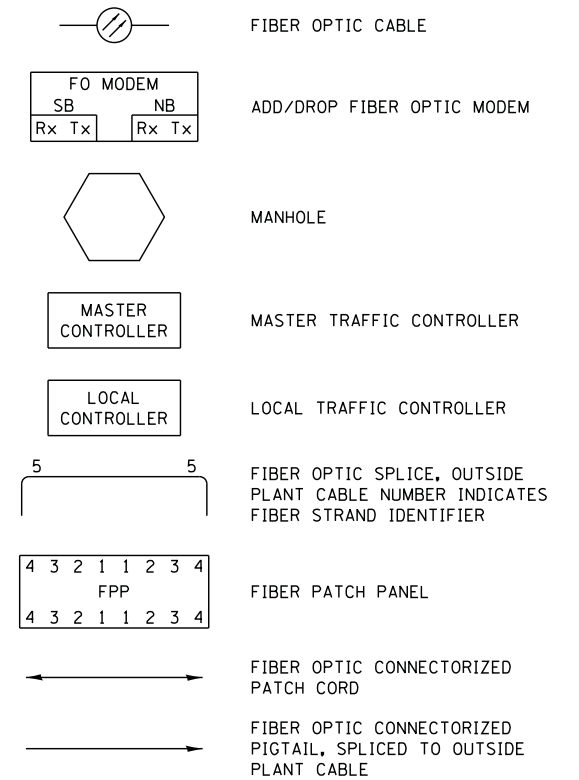

**NOTE:**

THIS CONTRACTOR SHALL INSTALL OPTICAL SPLICES IN THE EXISTING ENCLOSURE, OPTICAL TERMINATIONS, PIGTAILS, PATCHCORDS, MULTIMODE TO SINGLE MODE CONVERTERS, AND HARDWARE AND SOFTWARE REQUIRED FOR A FULLY OPERATIONAL SYSTEM AND FUTURE CONNECTION TO A CLOSED LOOP SYSTEM. THE COST OF THIS WORK SHALL BE INCLUDED IN "CABINET WORK SPLICING, TESTING AND MISC." ITEM AND SEPARATE PAYMENT WILL NOT BE MADE.

**LEGEND**

**FIBER SCHEDULE**

FIBER	FUNCTION	FIBER TYPE	FIBER COLOR	BUFFER TUBE
1	CONTROLLER MODEM	MULTIMODE	BLUE	BLUE
2	CONTROLLER MODEM	MULTIMODE	ORANGE	BLUE
3	CABINET SPARE	MULTIMODE	GREEN	BLUE
4	CABINET SPARE	MULTIMODE	BROWN	BLUE
5	UNUSED	MULTIMODE	SLATE	BLUE
6	UNUSED	MULTIMODE	WHITE	BLUE
7	UNUSED	SINGLE MODE	BLUE	ORANGE
8	UNUSED	SINGLE MODE	ORANGE	ORANGE
9	UNUSED	SINGLE MODE	GREEN	ORANGE
10	UNUSED	SINGLE MODE	BROWN	ORANGE
11	UNUSED	SINGLE MODE	SLATE	ORANGE
12	UNUSED	SINGLE MODE	WHITE	ORANGE