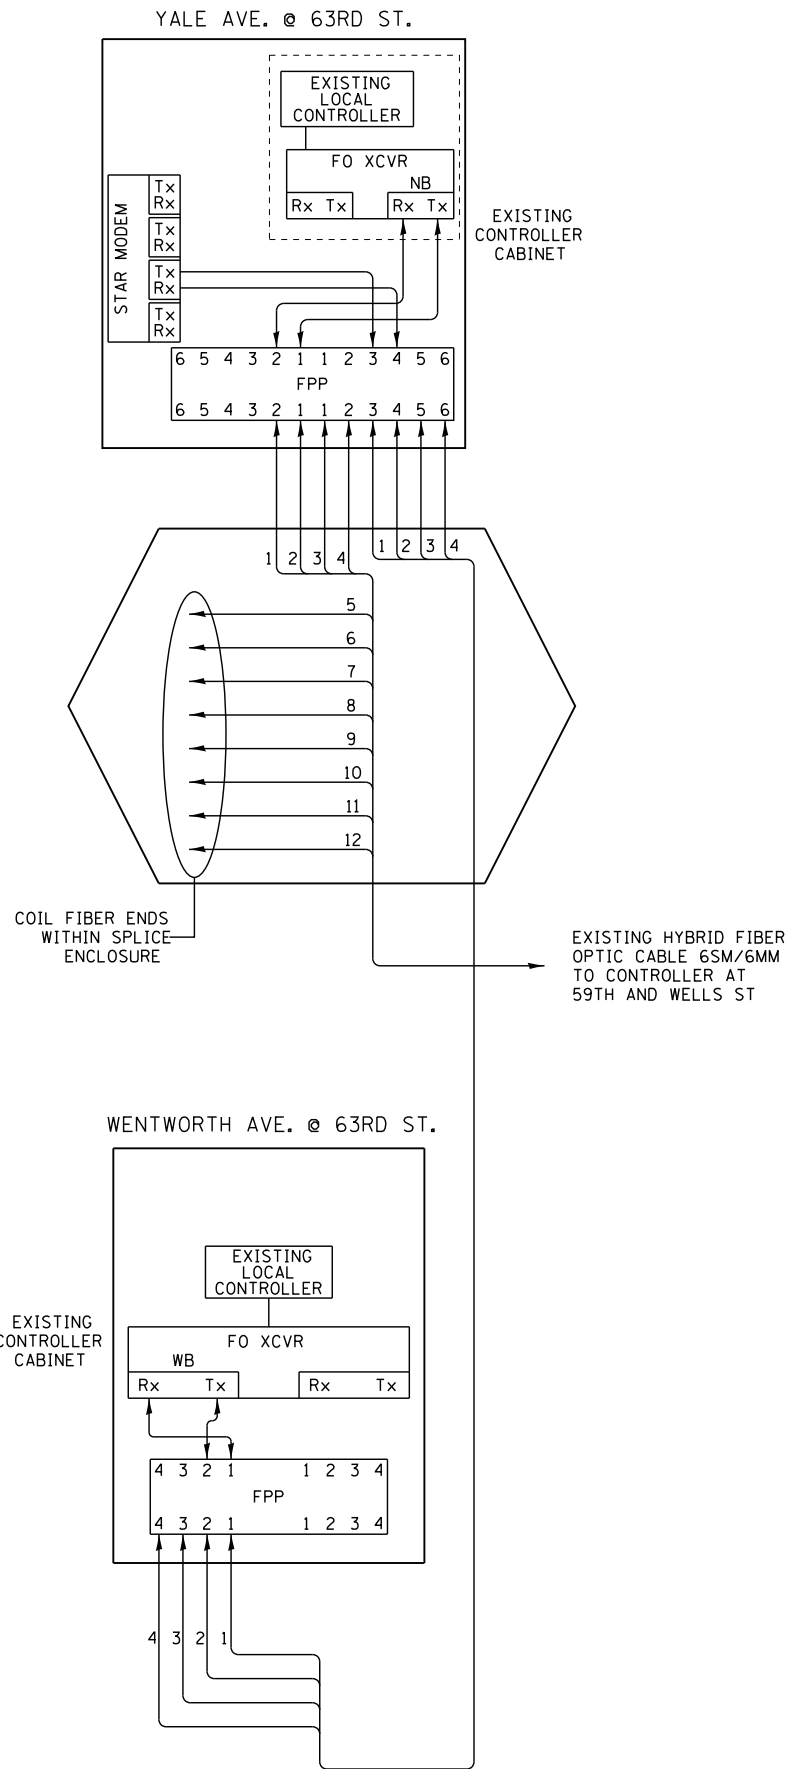

**NOTE:**

THIS CONTRACTOR SHALL INSTALL OPTICAL SPLICES IN THE EXISTING ENCLOSURE, OPTICAL TERMINATIONS, PIGTAILS, PATCHCORDS, MULTIMODE TO SINGLE MODE CONVERTERS, AND HARDWARE AND SOFTWARE REQUIRED FOR A FULLY OPERATIONAL SYSTEM AND FUTURE CONNECTION TO A CLOSED LOOP SYSTEM. THE COST OF THIS WORK SHALL BE INCLUDED IN "CABINET WORK SPLICING, TESTING AND MISC." ITEM AND SEPARATE PAYMENT WILL NOT BE MADE.

**LEGEND**

**FIBER SCHEDULE**

FIBER	FUNCTION	FIBER TYPE	FIBER COLOR	BUFFER TUBE
1	CONTROLLER MODEM	MULTIMODE	BLUE	BLUE
2	CONTROLLER MODEM	MULTIMODE	ORANGE	BLUE
3	CABINET SPARE	MULTIMODE	GREEN	BLUE
4	CABINET SPARE	MULTIMODE	BROWN	BLUE
5	UNUSED	MULTIMODE	SLATE	BLUE
6	UNUSED	MULTIMODE	WHITE	BLUE
7	UNUSED	SINGLE MODE	BLUE	ORANGE
8	UNUSED	SINGLE MODE	ORANGE	ORANGE
9	UNUSED	SINGLE MODE	GREEN	ORANGE
10	UNUSED	SINGLE MODE	BROWN	ORANGE
11	UNUSED	SINGLE MODE	SLATE	ORANGE
12	UNUSED	SINGLE MODE	WHITE	ORANGE