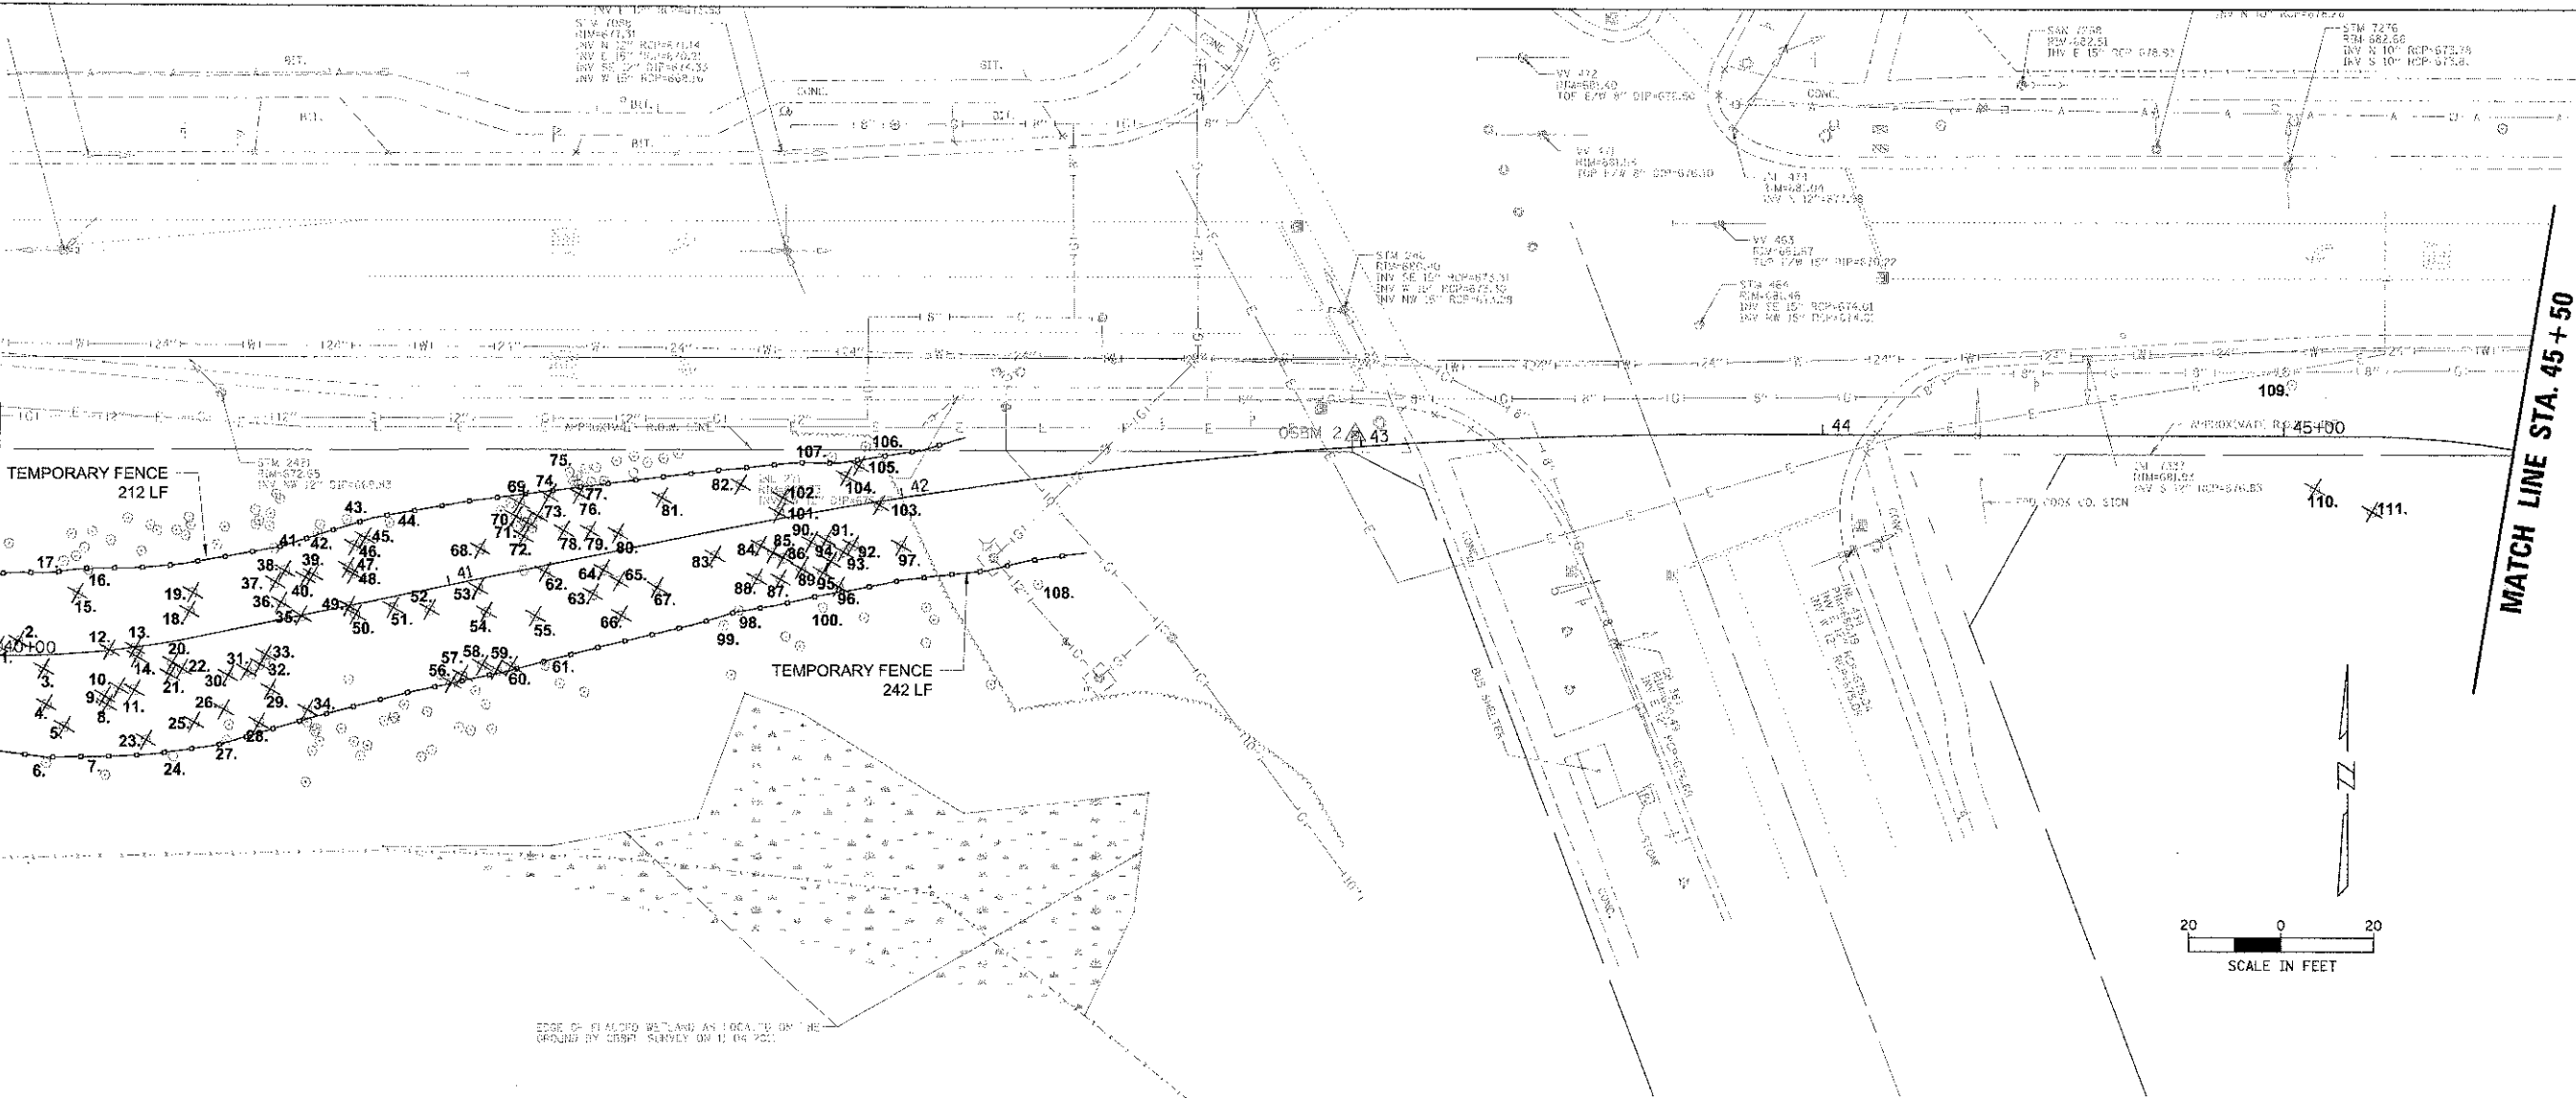

MATCH LINE STA. 40 + 00

MATCH LINE STA. 45 + 50

EDGE OF RI ALFOLD WETLANDS AS LOCATED ON THE GROUND BY CSRP SURVEY ON 11/04/2011

STA. 40+00 - 45+50 Tree Preservation & Removal Schedule

Tree Code	Size	Species	Condition	Remove	Root Prune	Tree Trunk Protection	Tree Pruning	Notes
1	4" cal	Ash	Fair-3	X				
2	4" cal	Ash	Fair-3	X				
3	8" cal	Maple	Good-4	X				
4	4" cal			X				
5	10" cal			X				
6	3" cal			X				
7	4" cal			X				
8	10" cal			X				
9	18" cal			X				
10	2" cal			X				
11	4" cal			X				
12	8" cal	Maple	Good-4	X				
13	10" cal	Elm	Good-4	X				
14	12" cal	Maple	Good-4	X				
15	4" cal			X				
16	4" cal			X				
17	3" cal			X				
18	2" cal			X				
19	8" cal			X				
20	4" cal	Maple	Good-4	X				
21	4" cal	Elm	Good-4	X				
22	3" cal	Elm	Fair-3	X				
23	2" cal			X				
24	6" cal			X		X		
25	6" cal			X				
26	6" cal			X				
27	18" cal			X		X		
28	4" cal			X				
29	2" cal			X				
30	2" cal			X				
31	2" cal			X				
32	2" cal			X				
33	12" cal	Walnut	Good-4	X				
34	6" cal			X				
35	12" cal	Dead Tree	Dead	X				
36	3" cal			X				
37	3" cal			X				
38	10" cal			X				
39	3" cal			X				
40	6" cal			X				
41	3" cal			X				
42	4" cal			X				

Tree Code	Size	Species	Condition	Remove	Root Prune	Tree Trunk Protection	Tree Pruning	Notes
85	6" cal	Dead Tree	Dead	X				
86	6" cal	Elm	Fair-3	X				
87	5" cal	Elm	Fair-3	X				
88	3" cal	Elm	Fair-3	X				
89	10" cal	Dead Tree	Dead	X				
90	4" cal	Elm	Good-4	X				
91	4" cal	Elm	Good-4	X				
92	6" cal	Elm	Poor-2	X				
93	5" cal	Elm	Fair-3	X				
94	3" cal	Maple	Fair-3	X				
95	6" cal	Dead Tree	Dead	X				
96	6" cal	Maple	Fair-3	X				
97	4" cal	Elm	Fair-3	X				
98	8" cal			X				
99	6" cal			X				
100	6" cal			X				
101	8" cal			X				
102	3" cal			X				
103	2" cal			X				
104	5" cal	Ash	Poor-2	X				
105	8" cal	Ash	Fair-3	X				
106	6" cal	Maple	Fair-3	X				
107	4" cal			X				
108	10" cal	Ash	Good-4	X				
109	24" cal	Coniferwood	Good-4	X		X		
110	15" ht x 20" w	Buckthorn	Invasive	X				
111	15" ht x 20" w	Buckthorn	Invasive	X				