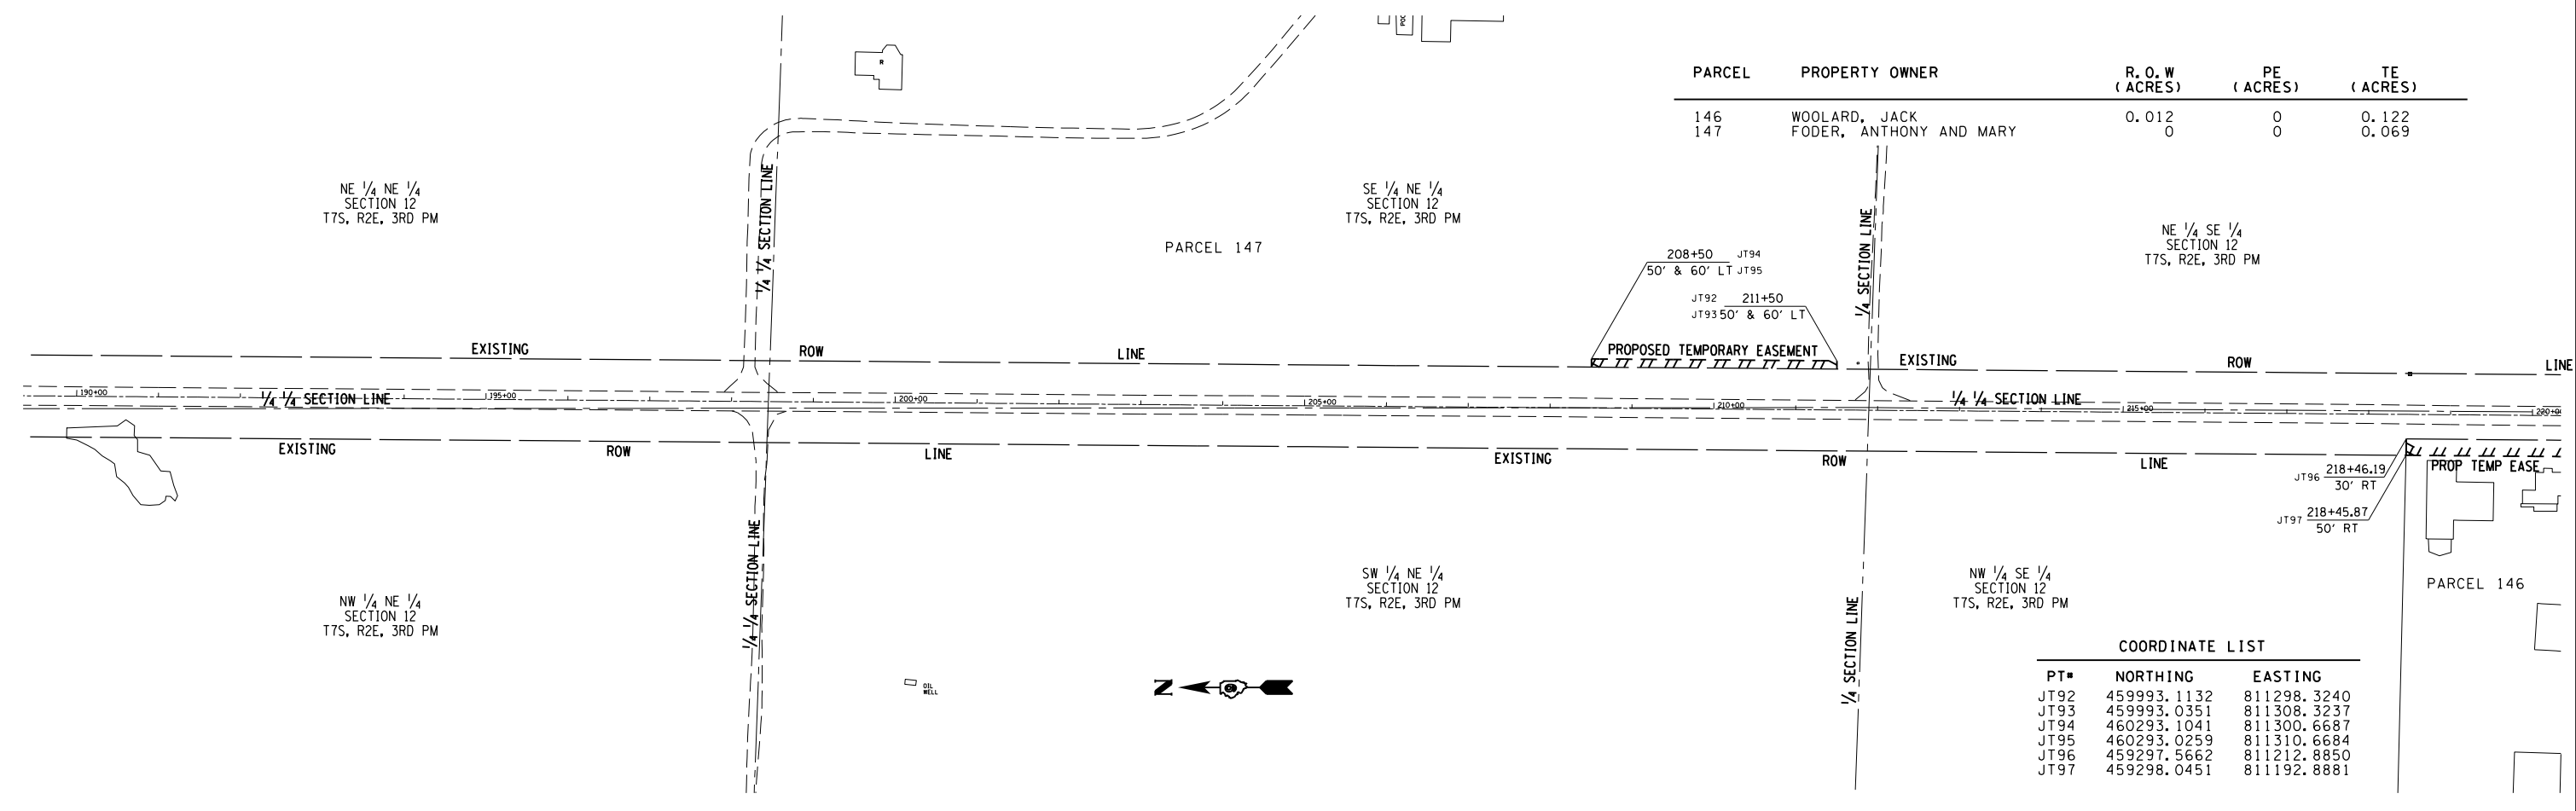

PARCEL	PROPERTY OWNER	R. O. W (ACRES)	PE (ACRES)	TE (ACRES)
146	WOOLARD, JACK	0.012	0	0.122
147	FODER, ANTHONY AND MARY	0	0	0.069

PARCEL	PROPERTY OWNER	R. O. W (ACRES)	PE (ACRES)	TE (ACRES)
148	SHELBY, ROBERT	0.128	0	0.100