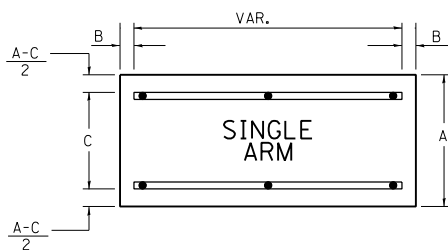

- WHERE MAST ARM MOUNTED STREET NAME SIGNS ARE SPECIFIED, THE MAST ARM ASSEMBLY AND POLES SHALL BE DESIGNED TO SUPPORT THE LOADINGS CALLED FOR ON STANDARDS 877001, 877002, 877006, 877011 AND 877012, AS APPLICABLE, PLUS TWO (2) SIGN PANELS 2'-6" x 8'-0" MOUNTED AS SHOWN. THE DESIGN SHALL BE IN ACCORDANCE WITH THE REQUIREMENTS OF THE CURRENT "STANDARD SPECIFICATIONS FOR STRUCTURAL SUPPORTS FOR HIGHWAY SIGNS, LUMINAIRES, AND TRAFFIC SIGNALS" AS PUBLISHED BY THE AMERICAN ASSOCIATION OF STATE HIGHWAY AND TRANSPORTATION OFFICIALS FOR 80 M.P.H. WIND VELOCITY.
- ALL SIGNS SHALL HAVE A WHITE REFLECTORIZED LEGEND AND BORDER ON A GREEN REFLECTORIZED BACKGROUND, TYPE A SHEETING.
- THE SIGN LENGTH SHOULD BE INCREASED IN 6-INCH INCREMENTS, BUT THE OVERALL LENGTH SHOULD NOT EXCEED 8'-0".
- ALL BORDERS SHALL BE 3/4" WIDE AND CORNER RADIUS SHALL BE 2-1/4".
- SIGNFIX ALUMINUM CHANNEL FRAMING SYSTEM SHALL BE USED FOR ALL SIGNS ATTACHED TO SIGNAL POLES AND POSTS. LOCAL SUPPLIERS OF THE SIGNFIX ALUMINUM CHANNEL FRAMING SYSTEM ARE:

BRACKETS PART #HPN034 (UNIVERSAL)  
CHANNEL CLAMPS WITH STAINLESS STEEL STRAPPING

OTHER BRANDS OF MOUNTING HARDWARE ARE ACCEPTABLE, BASED UPON THE DEPARTMENT'S APPROVAL AND COMPATIBILITY WITH THE CHANNEL/BACKET OF THE ABOVE PRODUCT.

SUPPORTING CHANNELS

A	B	C
18"	2"	14"

SUPPORTING CHANNELS

A	B	C
18"	2"	12"
30"	2"	22"

DUAL ARM

SIGNFIX ALUMINUM CHANNEL FRAMING SYSTEM  
Shall be used. See Note #5.

Upper Case To Lower Case  
Spacing Chart 8-6 Inch Series "C & D"