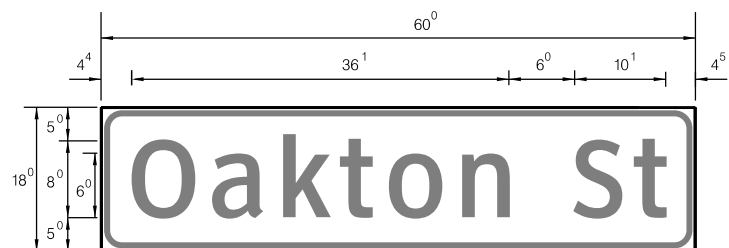

- Sq. M. each  
7.5 Sq. Ft. each  
4 Required  
Design Series D

- Sq. M. each  
7.5 Sq. Ft. each  
8 Required  
Design Series D

- Sq. M. each  
9.75 Sq. Ft. each  
2 Required  
Design Series D

NOTE: SIGN DIMENSIONS ARE IN ENGLISH UNITS  
GENERAL NOTES

- WHERE MAST ARM MOUNTED STREET NAME SIGNS ARE SPECIFIED, THE MAST ARM ASSEMBLY AND POLES SHALL BE DESIGNED TO SUPPORT THE LOADINGS CALLED FOR ON STANDARDS 877001, 877002, 877006, 877011 AND 877012, AS APPLICABLE, PLUS TWO (2) SIGN PANELS 2'-6" x 8'-0" MOUNTED AS SHOWN. THE DESIGN SHALL BE IN ACCORDANCE WITH THE REQUIREMENTS OF THE CURRENT "STANDARD SPECIFICATIONS FOR STRUCTURAL SUPPORTS FOR HIGHWAY SIGNS, LUMINAIRES, AND TRAFFIC SIGNALS" AS PUBLISHED BY THE AMERICAN ASSOCIATION OF STATE HIGHWAY AND TRANSPORTATION OFFICIALS FOR 80 M.P.H. WIND VELOCITY.
- ALL SIGNS SHALL HAVE A WHITE REFLECTORIZED LEGEND AND BORDER ON A GREEN REFLECTORIZED BACKGROUND, TYPE A SHEETING.
- THE SIGN LENGTH SHOULD BE INCREASED IN 6-INCH INCREMENTS, BUT THE OVERALL LENGTH SHOULD NOT EXCEED 8'-0".
- ALL BORDERS SHALL BE 3/4" WIDE AND CORNER RADIUS SHALL BE 2-1/4".
- SIGNFIX ALUMINUM CHANNEL FRAMING SYSTEM SHALL BE USED FOR ALL SIGNS ATTACHED TO SIGNAL POLES AND POSTS. LOCAL SUPPLIERS OF THE SIGNFIX ALUMINUM CHANNEL FRAMING SYSTEM ARE:

NUMBER TO NUMBER

NUMBER	6 INCH SERIES	
--------	---------------	--