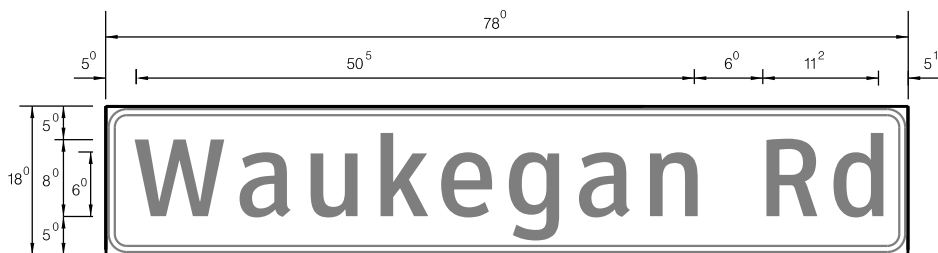

- Sq. M. each  
7.5 Sq. Ft. each  
4 Required  
Design Series D

- Sq. M. each  
7.5 Sq. Ft. each  
8 Required  
Design Series D

- Sq. M. each  
9.75 Sq. Ft. each  
2 Required  
Design Series D

NOTE: SIGN DIMENSIONS ARE IN ENGLISH UNITS  
GENERAL NOTES

- WHERE MAST ARM MOUNTED STREET NAME SIGNS ARE SPECIFIED, THE MAST ARM ASSEMBLY AND POLES SHALL BE DESIGNED TO SUPPORT THE LOADINGS CALLED FOR ON STANDARDS 877001, 877002, 877006, 877011 AND 877012, AS APPLICABLE, PLUS TWO (2) SIGN PANELS 2'-6" x 8'-0" MOUNTED AS SHOWN. THE DESIGN SHALL BE IN ACCORDANCE WITH THE REQUIREMENTS OF THE CURRENT "STANDARD SPECIFICATIONS FOR STRUCTURAL SUPPORTS FOR HIGHWAY SIGNS, LUMINAIRES, AND TRAFFIC SIGNALS" AS PUBLISHED BY THE AMERICAN ASSOCIATION OF STATE HIGHWAY AND TRANSPORTATION OFFICIALS FOR 80 M.P.H. WIND VELOCITY.
- ALL SIGNS SHALL HAVE A WHITE REFLECTORIZED LEGEND AND BORDER ON A GREEN REFLECTORIZED BACKGROUND, TYPE A SHEETING.
- THE SIGN LENGTH SHOULD BE INCREASED IN 6-INCH INCREMENTS, BUT THE OVERALL LENGTH SHOULD NOT EXCEED 8'-0".
- ALL BORDERS SHALL BE 3/4" WIDE AND CORNER RADIUS SHALL BE 2-1/4".
- SIGNFIX ALUMINUM CHANNEL FRAMING SYSTEM SHALL BE USED FOR ALL SIGNS ATTACHED TO SIGNAL POLES AND POSTS. LOCAL SUPPLIERS OF THE SIGNFIX ALUMINUM CHANNEL FRAMING SYSTEM ARE:

\* J.O. HERBERT CO.  
MIDLOTHIAN, VA.

\* WESTERN REMAC INC.  
WOODRIDGE, IL.

PARTS LISTING:

SIGN CHANNEL PART #HPN053 (MED. CHANNEL)  
SIGN SCREWS 1/4" x 14 x 1" H.W.H. #3  
SELF TAPPING WITH NEOPRENE WASHER