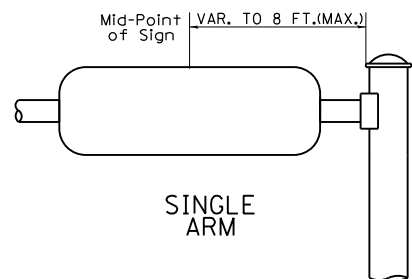

- Sq. M. each
7.5 Sq. Ft. each
4 Required
Design Series D

- Sq. M. each
7.5 Sq. Ft. each
8 Required
Design Series D

- Sq. M. each
9.75 Sq. Ft. each
2 Required
Design Series D

NOTE: SIGN DIMENSIONS ARE IN ENGLISH UNITS
GENERAL NOTES

1. WHERE MAST ARM MOUNTED STREET NAME SIGNS ARE SPECIFIED, THE MAST ARM ASSEMBLY AND POLES SHALL BE DESIGNED TO SUPPORT THE LOADINGS CALLED FOR ON STANDARDS 877001, 877002, 877006, 877011 AND 877012, AS APPLICABLE, PLUS TWO (2) SIGN PANELS 2'-6" x 8'-0" MOUNTED AS SHOWN. THE DESIGN SHALL BE IN ACCORDANCE WITH THE REQUIREMENTS OF THE CURRENT "STANDARD SPECIFICATIONS FOR STRUCTURAL SUPPORTS FOR HIGHWAY SIGNS, LUMINAIRES, AND TRAFFIC SIGNALS" AS PUBLISHED BY THE AMERICAN ASSOCIATION OF STATE HIGHWAY AND TRANSPORTATION OFFICIALS FOR 80 M.P.H. WIND VELOCITY.
2. ALL SIGNS SHALL HAVE A WHITE REFLECTORIZED LEGEND AND BORDER ON A GREEN REFLECTORIZED BACKGROUND, TYPE A SHEETING.
3. THE SIGN LENGTH SHOULD BE INCREASED IN 6-INCH INCREMENTS, BUT THE OVERALL LENGTH SHOULD NOT EXCEED 8'-0".
4. ALL BORDERS SHALL BE 3/4" WIDE AND CORNER RADIUS SHALL BE 2-1/4".
5. SIGNFIX ALUMINUM CHANNEL FRAMING SYSTEM SHALL BE USED FOR ALL SIGNS ATTACHED TO SIGNAL POLES AND POSTS. LOCAL SUPPLIERS OF THE SIGNFIX ALUMINUM CHANNEL FRAMING SYSTEM ARE:

* J.O. HERBERT CO.
MIDLOTHIAN, VA.

* WESTERN REMAC INC.
WOODRIDGE, IL.

PARTS LISTING:

SIGN CHANNEL PART #HPN053 (MED. CHANNEL)
SIGN SCREWS 1/4" x 14 x 1" H.W.H. #3
SELF TAPPING WITH NEOPRENE WASHER

BRACKETS PART #HPN034 (UNIVERSAL)
CHANNEL CLAMPS WITH STAINLESS STEEL STRAPPING

OTHER BRANDS OF MOUNTING HARDWARE ARE ACCEPTABLE, BASED UPON THE DEPARTMENT'S APPROVAL AND COMPATIBILITY WITH THE CHANNEL/BACKET OF THE ABOVE PRODUCT.

SUPPORTING CHANNELS

A	B	C
18"	2"	14"

SUPPORTING CHANNELS

A	B	C
18"	2"	12"
30"	2"	22"

DUAL ARM