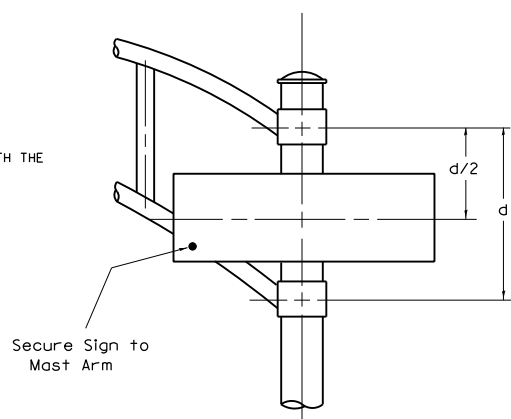

SUPPORTING CHANNELS

A	B	C
18"	2"	14"

SUPPORTING CHANNELS

A	B	C
18"	2"	12"
30"	2"	22"

DUAL ARM

SIGNFIX ALUMINUM CHANNEL FRAMING SYSTEM  
Shall be used. See Note #5.

Upper Case To Lower Case  
Spacing Chart 8-6 Inch Series "C & D"