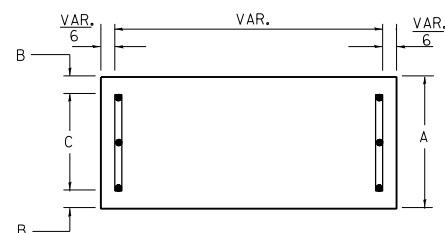

- WHERE MAST ARM MOUNTED STREET NAME SIGNS ARE SPECIFIED, THE MAST ARM ASSEMBLY AND POLES SHALL BE DESIGNED TO SUPPORT THE LOADINGS CALLED FOR ON STANDARDS 877001, 877002, 877006, 877011 AND 877012, AS APPLICABLE, PLUS TWO (2) SIGN PANELS 2'-6" x 8'-0" MOUNTED AS SHOWN. THE DESIGN SHALL BE IN ACCORDANCE WITH THE REQUIREMENTS OF THE CURRENT "STANDARD SPECIFICATIONS FOR STRUCTURAL SUPPORTS FOR HIGHWAY SIGNS, LUMINAIRES, AND TRAFFIC SIGNALS" AS PUBLISHED BY THE AMERICAN ASSOCIATION OF STATE HIGHWAY AND TRANSPORTATION OFFICIALS FOR 80 M.P.H. WIND VELOCITY.
- ALL SIGNS SHALL HAVE A WHITE REFLECTORIZED LEGEND AND BORDER ON A GREEN REFLECTORIZED BACKGROUND, TYPE A SHEETING.
- THE SIGN LENGTH SHOULD BE INCREASED IN 6-INCH INCREMENTS, BUT THE OVERALL LENGTH SHOULD NOT EXCEED 8'-0".
- ALL BORDERS SHALL BE 3/4" WIDE AND CORNER RADIUS SHALL BE 2-1/4".
- SIGNFIX ALUMINUM CHANNEL FRAMING SYSTEM SHALL BE USED FOR ALL SIGNS ATTACHED TO SIGNAL POLES AND POSTS. LOCAL SUPPLIERS OF THE SIGNFIX ALUMINUM CHANNEL FRAMING SYSTEM ARE:

\* J.O. HERBERT CO.  
MIDLOTHIAN, VA.

\* WESTERN REMAC INC.  
WOODRIDGE, IL.

PARTS LISTING:

SIGN CHANNEL PART #HPN053 (MED. CHANNEL)  
SIGN SCREWS 1/4" x 14 x 1" H.W.H. #3  
SELF TAPPING WITH NEOPRENE WASHER

SUPPORTING CHANNELS

A	B	C
18"	2"	14"

SUPPORTING CHANNELS

A	B	C
18"	2"	12"
30"	2"	22"

DUAL ARM

SIGNFIX ALUMINUM CHANNEL FRAMING SYSTEM  
Shall be used. See Note #5.

Upper Case To Lower Case  
Spacing Chart 8-6 Inch Series "C & D"