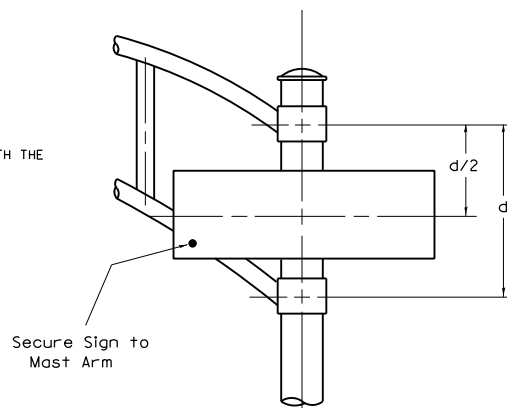

- Sq. M. each  
6.0 Sq. Ft. each  
2 Required  
Design Series D

- Sq. M. each  
13.75 Sq. Ft. each  
2 Required  
Design Series D

NOTE: SIGN DIMENSIONS ARE IN ENGLISH UNITS

GENERAL NOTES

- WHERE MAST ARM MOUNTED STREET NAME SIGNS ARE SPECIFIED, THE MAST ARM ASSEMBLY AND POLES SHALL BE DESIGNED TO SUPPORT THE LOADINGS CALLED FOR ON STANDARDS 877001, 877002, 877006, 877011 AND 877012, AS APPLICABLE, PLUS TWO (2) SIGN PANELS 2'-6" x 8'-0" MOUNTED AS SHOWN. THE DESIGN SHALL BE IN ACCORDANCE WITH THE REQUIREMENTS OF THE CURRENT "STANDARD SPECIFICATIONS FOR STRUCTURAL SUPPORTS FOR HIGHWAY SIGNS, LUMINAIRES, AND TRAFFIC SIGNALS" AS PUBLISHED BY THE AMERICAN ASSOCIATION OF STATE HIGHWAY AND TRANSPORTATION OFFICIALS FOR 80 M.P.H. WIND VELOCITY.
- ALL SIGNS SHALL HAVE A WHITE REFLECTORIZED LEGEND AND BORDER ON A GREEN REFLECTORIZED BACKGROUND, TYPE A SHEETING.
- THE SIGN LENGTH SHOULD BE INCREASED IN 6-INCH INCREMENTS, BUT THE OVERALL LENGTH SHOULD NOT EXCEED 8'-0".
- ALL BORDERS SHALL BE 3/4" WIDE AND CORNER RADIUS SHALL BE 2-1/4".
- SIGNFIX ALUMINUM CHANNEL FRAMING SYSTEM SHALL BE USED FOR ALL SIGNS ATTACHED TO SIGNAL POLES AND POSTS. LOCAL SUPPLIERS OF THE SIGNFIX ALUMINUM CHANNEL FRAMING SYSTEM ARE:

\* J.O. HERBERT CO. MIDLOTHIAN, VA. \* WESTERN REMAC INC. WOODRIDGE, IL.

PARTS LISTING:  
SIGN CHANNEL PART #HPN053 (MED. CHANNEL)  
SIGN SCREWS 1/4" x 14 x 1" H.W.H. #3  
SELF TAPPING WITH NEOPRENE WASHER  
BRACKETS PART #HPN034 (UNIVERSAL)  
CHANNEL CLAMPS WITH STAINLESS STEEL STRAPPING  
OTHER BRANDS OF MOUNTING HARDWARE ARE ACCEPTABLE, BASED UPON THE DEPARTMENT'S APPROVAL AND COMPATIBILITY WITH THE CHANNEL/BACKET OF THE ABOVE PRODUCT.

SUPPORTING CHANNELS

SUPPORTING CHANNELS

DUAL ARM  
SIGNFIX ALUMINUM CHANNEL FRAMING SYSTEM  
Shall be used. See Note #5.

Upper Case To Lower Case  
Spacing Chart 8-6 Inch Series "C & D"

EXAMPLE, 2<sup>3</sup> DENOTES 3/8