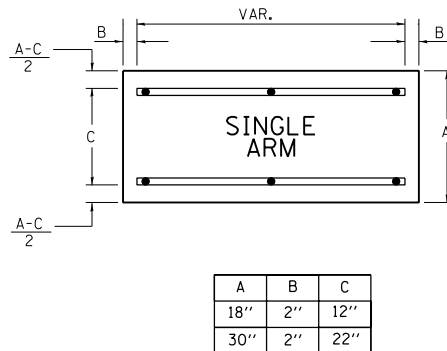

- Sq. M. each  
6.0 Sq. Ft. each  
2 Required  
Design Series D

- Sq. M. each  
13.75 Sq. Ft. each  
2 Required  
Design Series D

NOTE: SIGN DIMENSIONS ARE IN ENGLISH UNITS

GENERAL NOTES

- WHERE MAST ARM MOUNTED STREET NAME SIGNS ARE SPECIFIED, THE MAST ARM ASSEMBLY AND POLES SHALL BE DESIGNED TO SUPPORT THE LOADINGS CALLED FOR ON STANDARDS 877001, 877002, 877006, 877011 AND 877012, AS APPLICABLE, PLUS TWO (2) SIGN PANELS 2'-6" x 8'-0" MOUNTED AS SHOWN. THE DESIGN SHALL BE IN ACCORDANCE WITH THE REQUIREMENTS OF THE CURRENT "STANDARD SPECIFICATIONS FOR STRUCTURAL SUPPORTS FOR HIGHWAY SIGNS, LUMINAIRES, AND TRAFFIC SIGNALS" AS PUBLISHED BY THE AMERICAN ASSOCIATION OF STATE HIGHWAY AND TRANSPORTATION OFFICIALS FOR 80 M.P.H. WIND VELOCITY.
- ALL SIGNS SHALL HAVE A WHITE REFLECTORIZED LEGEND AND BORDER ON A GREEN REFLECTORIZED BACKGROUND, TYPE A SHEETING.
- THE SIGN LENGTH SHOULD BE INCREASED IN 6-INCH INCREMENTS, BUT THE OVERALL LENGTH SHOULD NOT EXCEED 8'-0".
- ALL BORDERS SHALL BE 3/4" WIDE AND CORNER RADIUS SHALL BE 2-1/4".
- SIGNFIX ALUMINUM CHANNEL FRAMING SYSTEM SHALL BE USED FOR ALL SIGNS ATTACHED TO SIGNAL POLES AND POSTS. LOCAL SUPPLIERS OF THE SIGNFIX ALUMINUM CHANNEL FRAMING SYSTEM ARE:

\* J.O. HERBERT CO. MIDLOTHIAN, VA. \* WESTERN REMAC INC. WOODRIDGE, IL.

PARTS LISTING:  
SIGN CHANNEL PART #HPN053 (MED. CHANNEL)  
SIGN SCREWS 1/4" x 14 x 1" H.W.H. #3  
SELF TAPPING WITH NEOPRENE WASHER  
BRACKETS PART #HPN034 (UNIVERSAL)  
CHANNEL CLAMPS WITH STAINLESS STEEL STRAPPING  
OTHER BRANDS OF MOUNTING HARDWARE ARE ACCEPTABLE, BASED UPON THE DEPARTMENT'S APPROVAL AND COMPATIBILITY WITH THE CHANNEL/BACKET OF THE ABOVE PRODUCT.

SUPPORTING CHANNELS

SUPPORTING CHANNELS

DUAL ARM  
SIGNFIX ALUMINUM CHANNEL FRAMING SYSTEM  
Shall be used. See Note #5.

Upper Case To Lower Case  
Spacing Chart 8-6 Inch Series "C & D"

EXAMPLE, 2<sup>3</sup> DENOTES 3/8