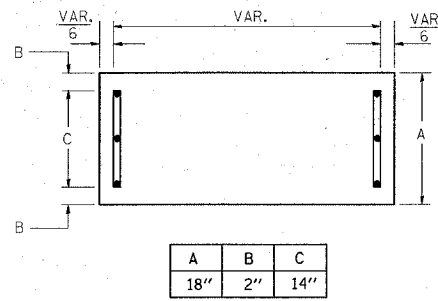

\_\_\_ Sq. M. each  
**8.25** Sq. Ft. each  
 \_\_\_ Required  
 Design Series   D  

\_\_\_ Sq. M. each  
**9.00** Sq. Ft. each  
 \_\_\_ Required  
 Design Series   D  

NOTE: SIGN DIMENSIONS ARE IN ENGLISH UNITS

A	B	C
18"	2"	14"

**SINGLE ARM**

**SUPPORTING CHANNELS**

A	B	C
18"	2"	12"
30"	2"	22"

**DUAL ARM**

**SIGNFIX ALUMINUM CHANNEL FRAMING SYSTEM**  
 Shall be used. See Note #5.

Upper Case To Lower Case  
 Spacing Chart 8-6 Inch Series "C & D"

NUMBER	6 INCH SERIES		8 INCH SERIES	
	C	D	C	D