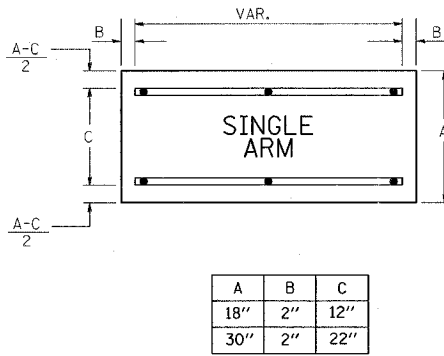

A	B	C
18"	2"	14"

**SINGLE ARM**

**SUPPORTING CHANNELS**

A	B	C
18"	2"	12"
30"	2"	22"

**DUAL ARM**

**SIGNFIX ALUMINUM CHANNEL FRAMING SYSTEM**  
 Shall be used. See Note #5.

Upper Case To Lower Case  
 Spacing Chart 8-6 Inch Series "C & D"